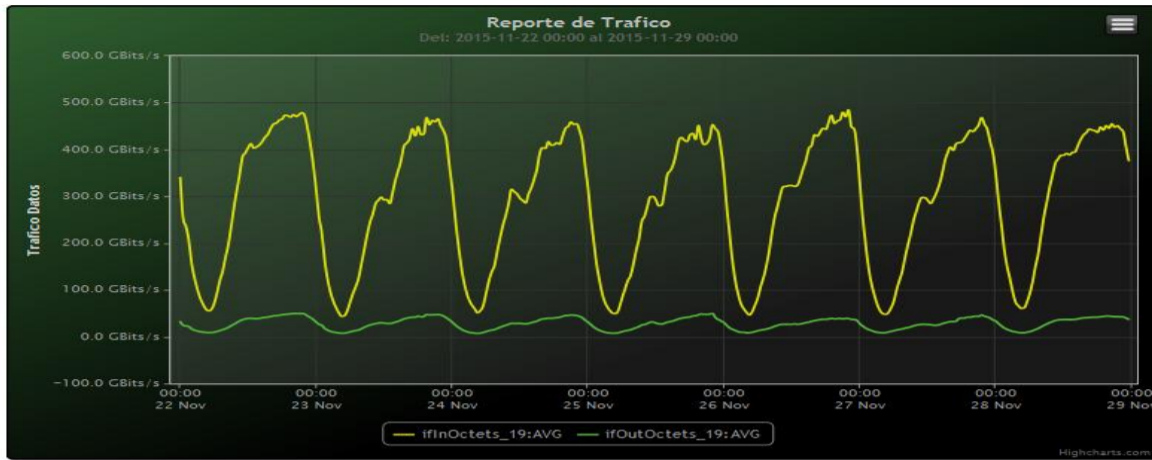

Speed:

Period : 11/15/2015 00:00 - 11/22/2015 00:00

SUMA:	ENTRADA	SALIDA
Minimo (Mbits/s):	41496.98	7888.24
Maximo (Mbits/s):	488959.5	46955.26
Promedio (Mbits/s):	293170.82	28311.81
Carga (Mbyte):	80454221.82	7850615.54

Speed:

Period : 11/22/2015 00:00 - 11/29/2015 00:00

SUMA:	ENTRADA	SALIDA
Minimo (Mbits/s):	43883.95	7332.38
Maximo (Mbits/s):	484736.78	49758.62
Promedio (Mbits/s):	292625.1	28582.82
Carga (Mbyte):	78871234.07	8305903.8