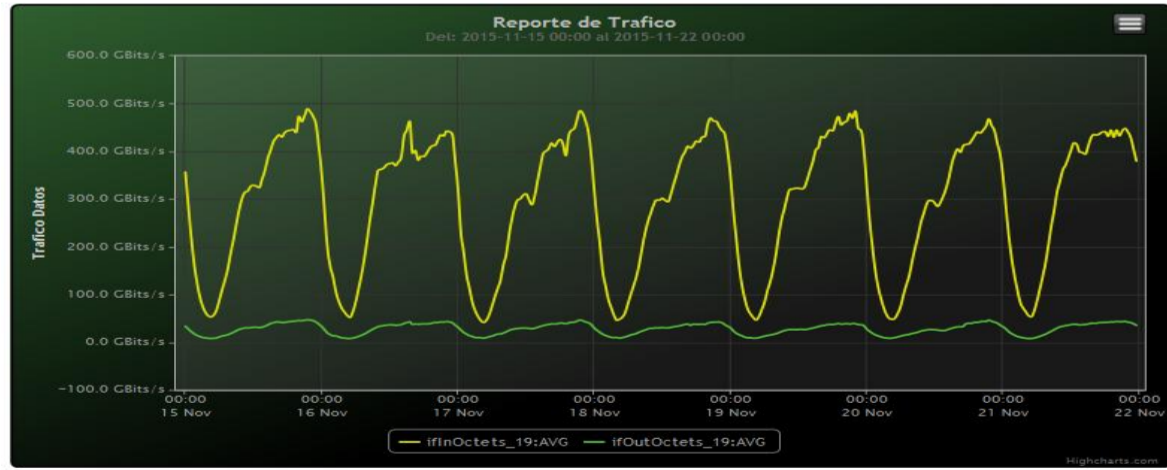

Speed:

Period : 11/08/2015 00:00 - 11/15/2015 00:00

SUMA:	ENTRADA	SALIDA
Minimo (Mbits/s):	44354.03	7883.94
Maximo (Mbits/s):	513488.49	52552.71
Promedio (Mbits/s):	301178.5	29834.4
Carga (Mbyte):	84822588.71	8765889.8

Speed:

Period : 11/15/2015 00:00 - 11/22/2015 00:00

SUMA:	ENTRADA	SALIDA
Minimo (Mbits/s):	41496.98	7888.24
Maximo (Mbits/s):	488959.5	46955.26
Promedio (Mbits/s):	293170.82	28311.81
Carga (Mbyte):	80454221.82	7850615.54