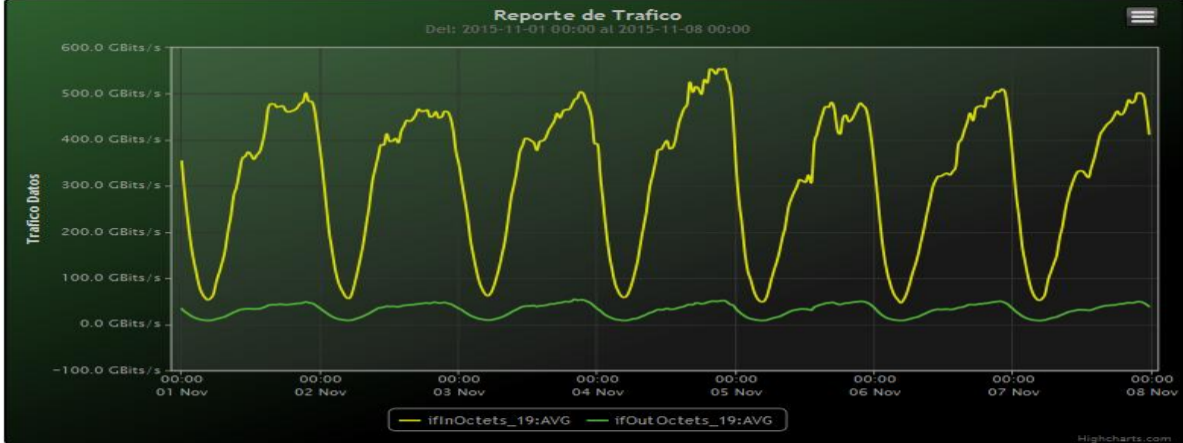

TOE: Enlaces Internacionales

Speed:

Period : 11/01/2015 00:00 - 11/08/2015 00:00

SUMA:	ENTRADA	SALIDA
Minimo (Mbits/s):	48901.7	8189.3
Maximo (Mbits/s):	554898.39	54204.57
Promedio (Mbits/s):	318831.49	31280.28
Carga (Mbyte):	82002148.37	8731309.23

Speed:

Period : 11/08/2015 00:00 - 11/15/2015 00:00

SUMA:	ENTRADA	SALIDA
Minimo (Mbits/s):	44354.03	7883.94
Maximo (Mbits/s):	513488.49	52552.71
Promedio (Mbits/s):	301178.5	29834.4
Carga (Mbyte):	84822588.71	8765889.8

Speed:

Period : 11/15/2015 00:00 - 11/22/2015 00:00

SUMA:	ENTRADA	SALIDA
Minimo (Mbits/s):	41496.98	7888.24
Maximo (Mbits/s):	488959.5	46955.26
Promedio (Mbits/s):	293170.82	28311.81
Carga (Mbyte):	80454221.82	7850615.54