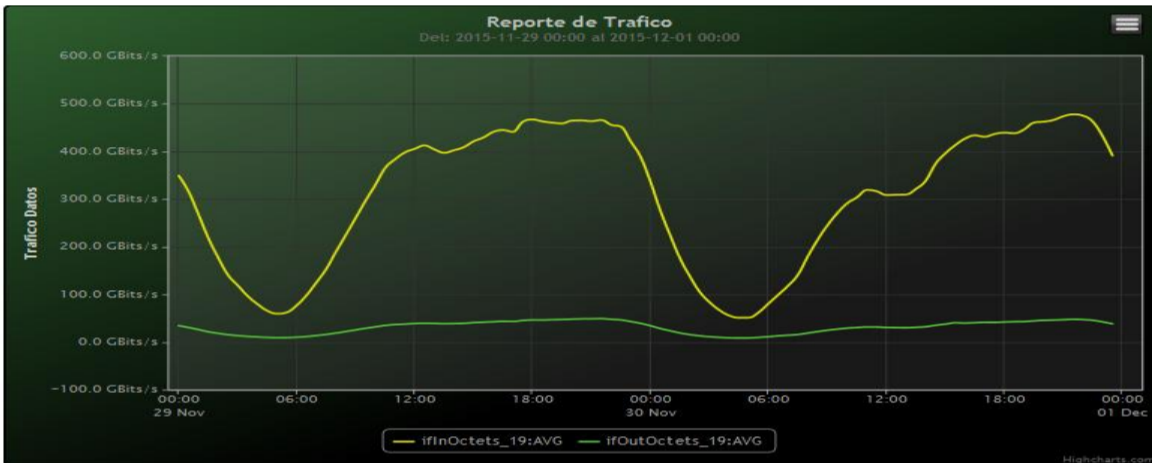

Speed:

Period : 11/22/2015 00:00 - 11/29/2015 00:00

SUMA:	ENTRADA	SALIDA
Minimo (Mbits/s):	43883.95	7332.38
Maximo (Mbits/s):	484736.78	49758.62
Promedio (Mbits/s):	292625.1	28582.82
Carga (Mbyte):	78871234.07	8305903.8

Speed:

Period : 11/29/2015 00:00 - 12/01/2015 00:00

SUMA:	ENTRADA	SALIDA
Minimo (Mbits/s):	51160.82	8422.6
Maximo (Mbits/s):	478025.5	49247.49
Promedio (Mbits/s):	307520.02	31033.08
Carga (Mbyte):	78916932.23	8218278.63