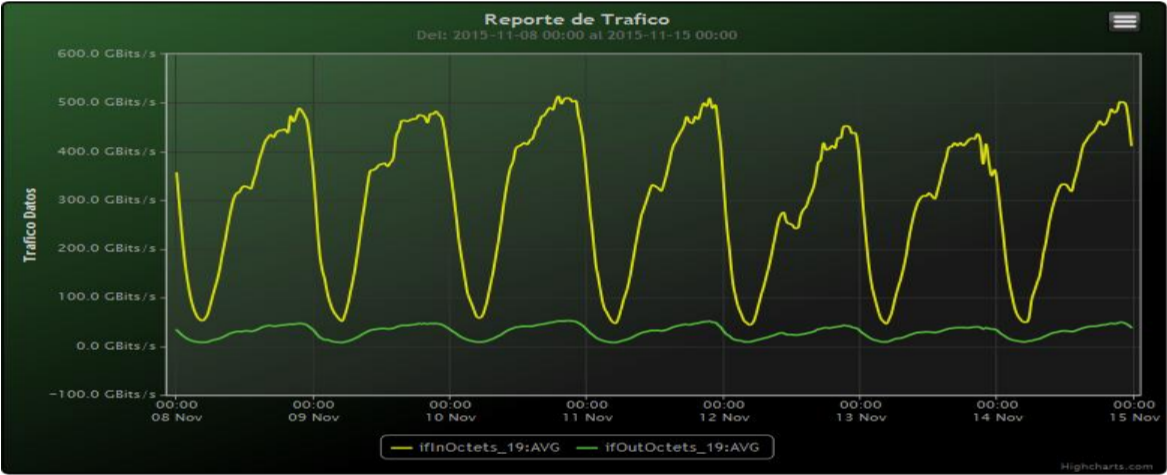

TOE: Enlaces Internacionales

Speed:

Period : 11/01/2015 00:00 - 11/08/2015 00:00

SUMA:	ENTRADA	SALIDA
Minimo (Mbits/s):	48901.7	8189.3
Maximo (Mbits/s):	554898.39	54204.57
Promedio (Mbits/s):	318831.49	31280.28
Carga (Mbyte):	82002148.37	8731309.23

Speed:

Period : 11/08/2015 00:00 - 11/15/2015 00:00

SUMA:	ENTRADA	SALIDA
Minimo (Mbits/s):	44354.03	7883.94
Maximo (Mbits/s):	513488.49	52552.71
Promedio (Mbits/s):	301178.5	29834.4
Carga (Mbyte):	84822588.71	8765889.8

Speed:

Period : 11/15/2015 00:00 - 11/22/2015 00:00

SUMA:	ENTRADA	SALIDA
Minimo (Mbits/s):	41496.98	7888.24
Maximo (Mbits/s):	488959.5	46955.26
Promedio (Mbits/s):	293170.82	28311.81
Carga (Mbyte):	80454221.82	7850615.54