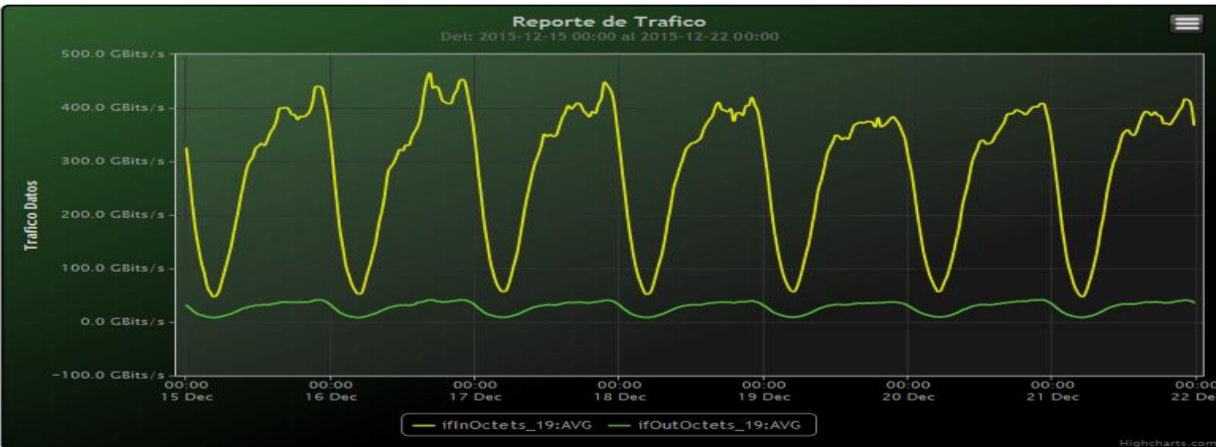

Speed:

Period : 12/08/2015 00:00 - 12/15/2015 00:00

SUMA:	ENTRADA	SALIDA
Minimo (Mbits/s):	48055.74	8291.27
Maximo (Mbits/s):	459727.07	47670.79
Promedio (Mbits/s):	285449.75	28895.22
Carga (Mbyte):	75965005.88	7611349.32

Speed:

Period : 12/15/2015 00:00 - 12/22/2015 00:00

SUMA:	ENTRADA	SALIDA
Minimo (Mbits/s):	47642.68	8389.35
Maximo (Mbits/s):	465125.14	41641.41
Promedio (Mbits/s):	281039.23	27724.44
Carga (Mbyte):	77352526.84	6895307.23