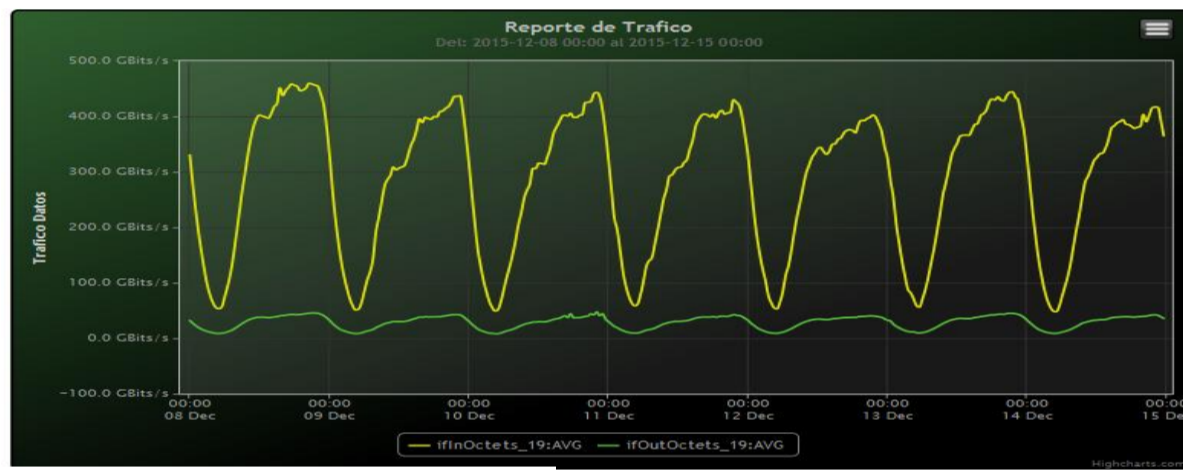

**TOE: Enlaces Internacionales**

Speed:

Period : 12/01/2015 00:00 - 12/08/2015 00:00

SUMA:	ENTRADA	SALIDA
Minimo (Mbits/s):	45829.22	7798.04
Maximo (Mbits/s):	467350.88	45700.19
Promedio (Mbits/s):	280073.71	28122.34
Carga (Mbyte):	77073588.16	7631023.5

Speed:

Period : 12/08/2015 00:00 - 12/15/2015 00:00

SUMA:	ENTRADA	SALIDA
Minimo (Mbits/s):	48055.74	8291.27
Maximo (Mbits/s):	459727.07	47670.79
Promedio (Mbits/s):	285449.75	28895.22
Carga (Mbyte):	75965005.88	7611349.32

Speed:

Period : 12/15/2015 00:00 - 12/22/2015 00:00

SUMA:	ENTRADA	SALIDA
Minimo (Mbits/s):	47642.68	8389.35
Maximo (Mbits/s):	465125.14	41641.41
Promedio (Mbits/s):	281039.23	27724.44
Carga (Mbyte):	77352526.84	6895307.23

Speed:

Period : 12/22/2015 00:00 - 12/29/2015 00:00

SUMA:	ENTRADA	SALIDA
Minimo (Mbits/s):	49521.2	8656.12
Maximo (Mbits/s):	456052.46	43841.9
Promedio (Mbits/s):	279944.85	28388.29
Carga (Mbyte):	75619504.29	7364128.03