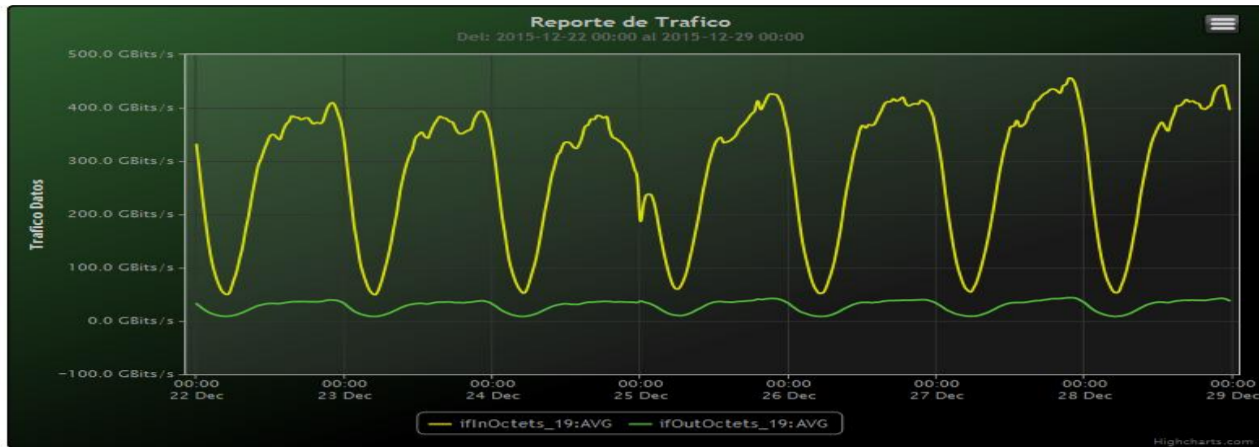

Speed:

Period : 12/15/2015 00:00 - 12/22/2015 00:00

SUMA:	ENTRADA	SALIDA
Minimo (Mbits/s):	47642.68	8389.35
Maximo (Mbits/s):	465125.14	41641.41
Promedio (Mbits/s):	281039.23	27724.44
Carga (Mbyte):	77352526.84	6895307.23

Speed:

Period : 12/22/2015 00:00 - 12/29/2015 00:00

SUMA:	ENTRADA	SALIDA
Minimo (Mbits/s):	49521.2	8656.12
Maximo (Mbits/s):	456052.46	43841.9
Promedio (Mbits/s):	279944.85	28388.29
Carga (Mbyte):	75619504.29	7364128.03