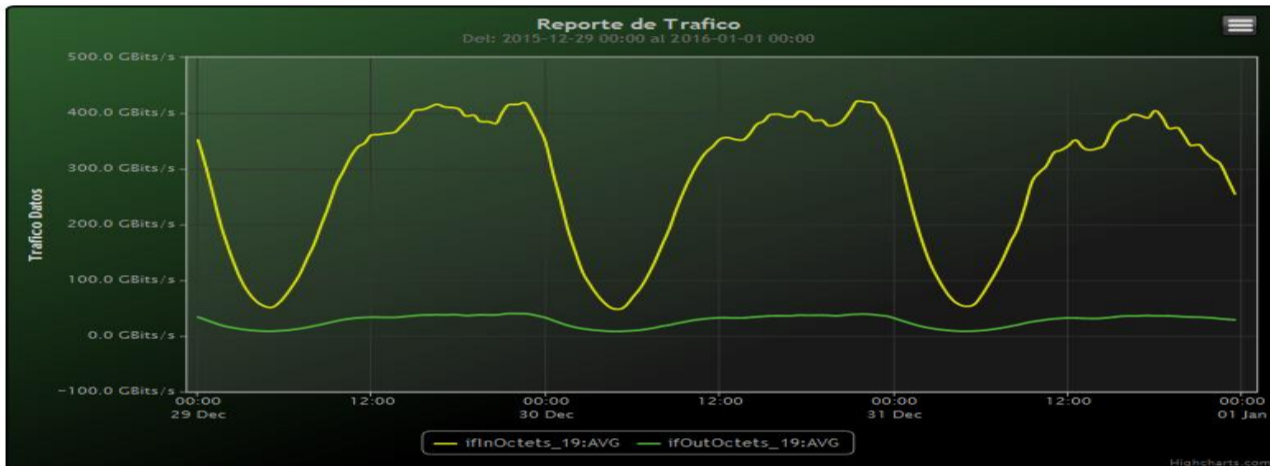

Speed:

Period : 12/22/2015 00:00 - 12/29/2015 00:00

SUMA:	ENTRADA	SALIDA
Minimo (Mbits/s):	49521.2	8656.12
Maximo (Mbits/s):	456052.46	43841.9
Promedio (Mbits/s):	279944.85	28388.29
Carga (Mbyte):	75619504.29	7364128.03

Speed:

Period : 12/29/2015 00:00 - 01/01/2016 00:00

SUMA:	ENTRADA	SALIDA
Minimo (Mbits/s):	27829.97	8219.82
Maximo (Mbits/s):	421913.44	40425.39
Promedio (Mbits/s):	277397.85	26957.04
Carga (Mbyte):	68646372.44	6627629.49