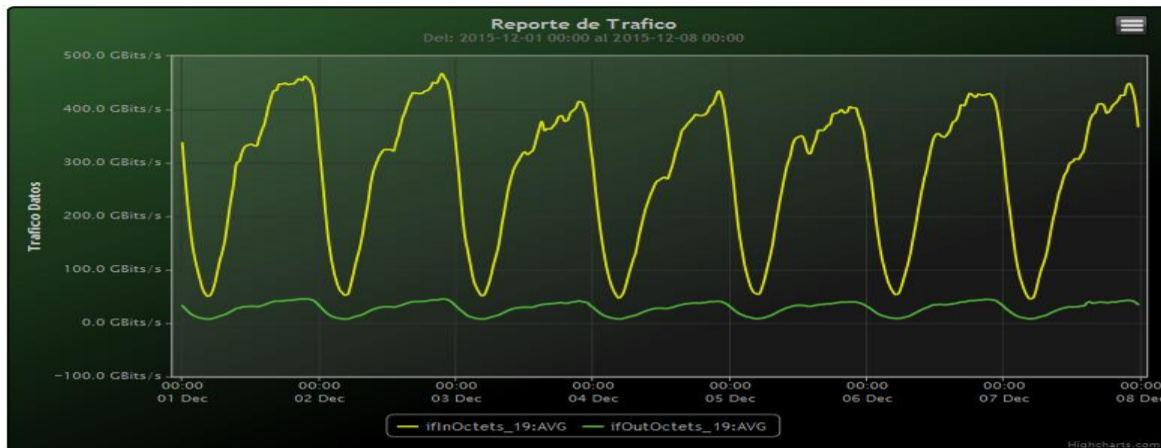

**TOE: Enlaces Internacionales**

Speed:

Period : 12/01/2015 00:00 - 12/08/2015 00:00

SUMA:	ENTRADA	SALIDA
Minimo (Mbits/s):	45829.22	7798.04
Maximo (Mbits/s):	467350.88	45700.19
Promedio (Mbits/s):	280073.71	28122.34
Carga (Mbyte):	77073588.16	7631023.5

Speed:

Period : 12/08/2015 00:00 - 12/15/2015 00:00

SUMA:	ENTRADA	SALIDA
Minimo (Mbits/s):	48055.74	8291.27
Maximo (Mbits/s):	459727.07	47670.79
Promedio (Mbits/s):	285449.75	28895.22
Carga (Mbyte):	75965005.88	7611349.32

Speed:

Period : 12/15/2015 00:00 - 12/22/2015 00:00

SUMA:	ENTRADA	SALIDA
Minimo (Mbits/s):	47642.68	8389.35
Maximo (Mbits/s):	465125.14	41641.41
Promedio (Mbits/s):	281039.23	27724.44
Carga (Mbyte):	77352526.84	6895307.23

Speed:

Period : 12/22/2015 00:00 - 12/29/2015 00:00

SUMA:	ENTRADA	SALIDA
Minimo (Mbits/s):	49521.2	8656.12
Maximo (Mbits/s):	456052.46	43841.9
Promedio (Mbits/s):	279944.85	28388.29
Carga (Mbyte):	75619504.29	7364128.03