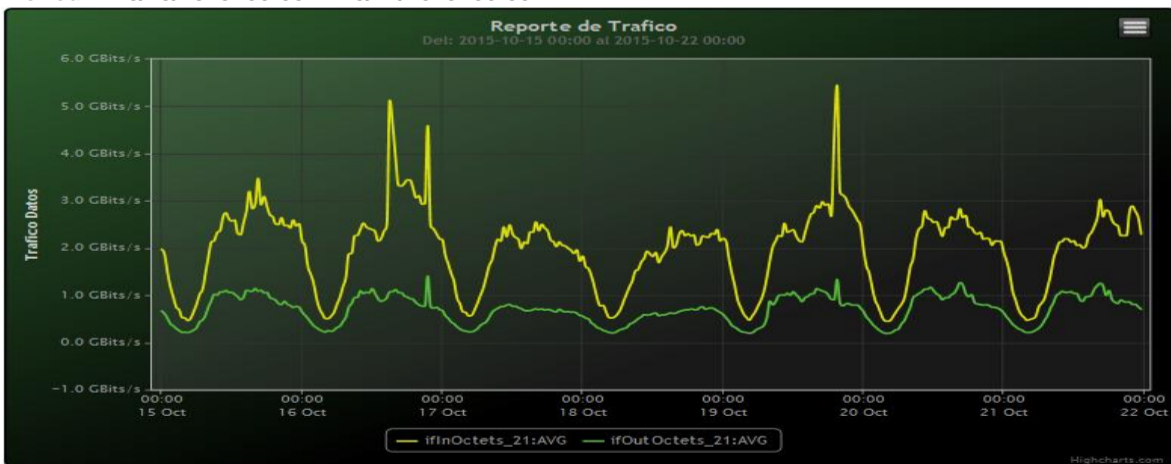

Speed:

Period : 10/08/2015 00:00 - 10/15/2015 00:00

SUMA:	ENTRADA	SALIDA
Minimo (Mbits/s):	271.07	191.75
Maximo (Mbits/s):	5853.74	1751.32
Promedio (Mbits/s):	2030.38	648.85
Carga (Mbyte):	797289.34	196188.07

Speed:

Period : 10/15/2015 00:00 - 10/22/2015 00:00

SUMA:	ENTRADA	SALIDA
Minimo (Mbits/s):	451.26	191.23
Maximo (Mbits/s):	5447.69	1407.62
Promedio (Mbits/s):	1961.92	698.56
Carga (Mbyte):	726727.02	196188.08