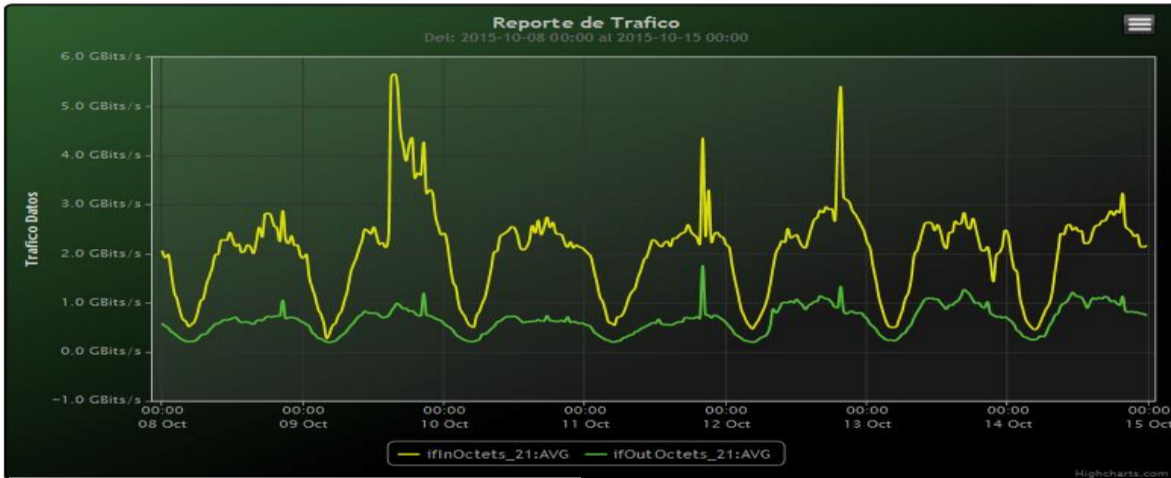

## TOE: Enlaces Internacionales

Speed:

Period : 10/01/2015 00:00 - 10/08/2015 00:00

SUMA:	ENTRADA	SALIDA
Minimo (Mbits/s):	463.48	199.62
Maximo (Mbits/s):	5850.94	1247.77
Promedio (Mbits/s):	2267.18	672.58
Carga (Mbyte):	987346.12	183185.8

Speed:

Period : 10/08/2015 00:00 - 10/15/2015 00:00

SUMA:	ENTRADA	SALIDA
Minimo (Mbits/s):	271.07	191.75
Maximo (Mbits/s):	5853.74	1751.32
Promedio (Mbits/s):	2030.38	648.85
Carga (Mbyte):	797289.34	196188.07

Speed:

Period : 10/15/2015 00:00 - 10/22/2015 00:00

SUMA:	ENTRADA	SALIDA
Minimo (Mbits/s):	451.26	191.23
Maximo (Mbits/s):	5447.69	1407.62
Promedio (Mbits/s):	1961.92	698.56
Carga (Mbyte):	726727.02	196188.08

Speed:

Period : 10/22/2015 00:00 - 10/29/2015 00:00

SUMA:	ENTRADA	SALIDA
Minimo (Mbits/s):	488.09	192.19
Maximo (Mbits/s):	5441.28	1762.15
Promedio (Mbits/s):	1910.7	700.98
Carga (Mbyte):	688957.1	193950.29