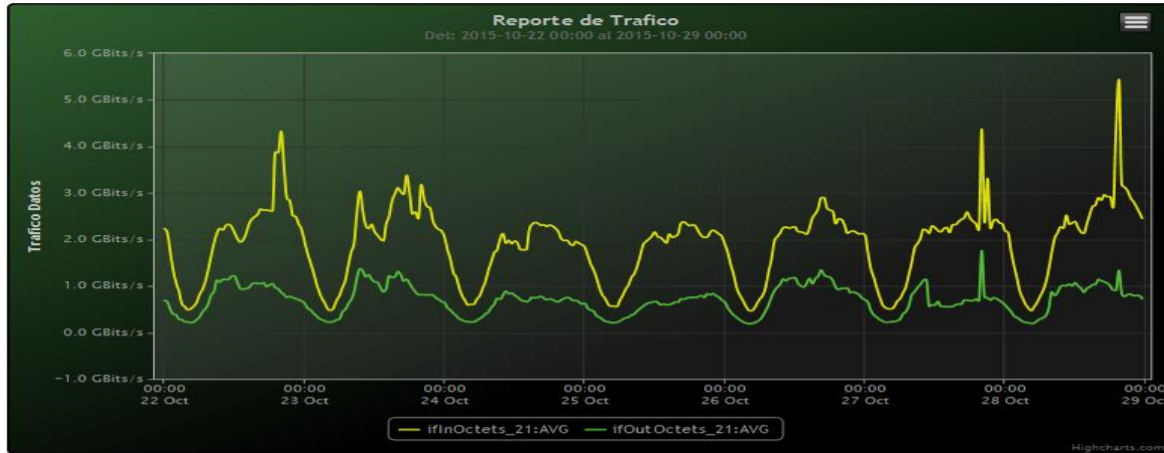

Speed:

Period : 10/15/2015 00:00 - 10/22/2015 00:00

SUMA:	ENTRADA	SALIDA
Minimo (Mbits/s):	451.26	191.23
Maximo (Mbits/s):	5447.69	1407.62
Promedio (Mbits/s):	1961.92	698.56
Carga (Mbyte):	726727.02	196188.08

Speed:

Period : 10/22/2015 00:00 - 10/29/2015 00:00

SUMA:	ENTRADA	SALIDA
Minimo (Mbits/s):	488.09	192.19
Maximo (Mbits/s):	5441.28	1762.15
Promedio (Mbits/s):	1910.7	700.98
Carga (Mbyte):	688957.1	193950.29