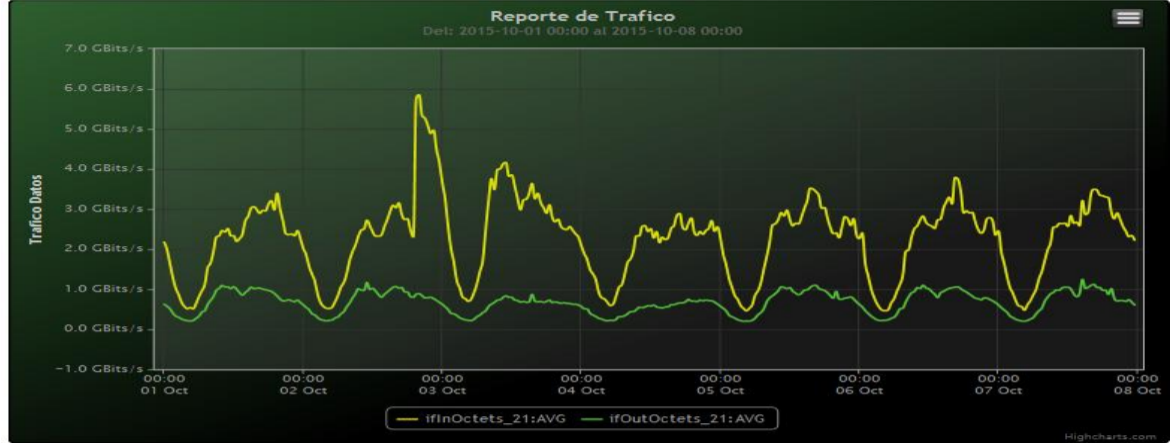

## TOE: Enlaces Internacionales

Speed:

Period : 10/01/2015 00:00 - 10/08/2015 00:00

SUMA:	ENTRADA	SALIDA
Minimo (Mbits/s):	463.48	199.62
Maximo (Mbits/s):	5850.94	1247.77
Promedio (Mbits/s):	2267.18	672.58
Carga (Mbyte):	987346.12	183185.8

Speed:

Period : 10/08/2015 00:00 - 10/15/2015 00:00

SUMA:	ENTRADA	SALIDA
Minimo (Mbits/s):	271.07	191.75
Maximo (Mbits/s):	5853.74	1751.32
Promedio (Mbits/s):	2030.38	648.85
Carga (Mbyte):	797289.34	196188.07

Speed:

Period : 10/15/2015 00:00 - 10/22/2015 00:00

SUMA:	ENTRADA	SALIDA
Minimo (Mbits/s):	451.26	191.23
Maximo (Mbits/s):	5447.69	1407.62
Promedio (Mbits/s):	1961.92	698.56
Carga (Mbyte):	726727.02	196188.08