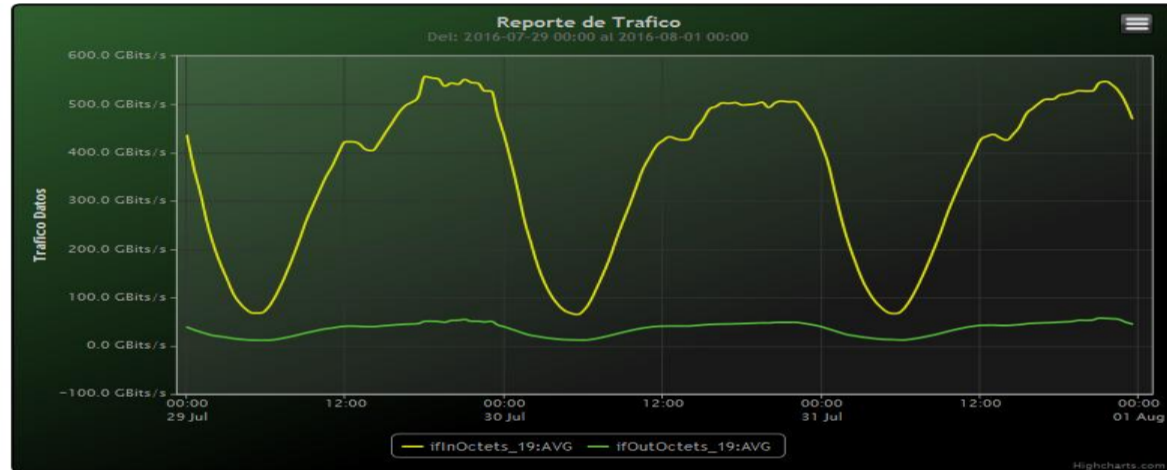

Speed:

Period : 07/22/2016 00:00 - 07/29/2016 00:00

SUMA:	ENTRADA	SALIDA
Minimo (Mbits/s):	58296.61	11294.47
Maximo (Mbits/s):	584923.6	56065.34
Promedio (Mbits/s):	351972.88	34342.46
Carga (Mbyte):	95986180.19	8827924.02

Speed:

Period : 07/29/2016 00:00 - 08/01/2016 00:00

SUMA:	ENTRADA	SALIDA
Minimo (Mbits/s):	64786.7	11413.21
Maximo (Mbits/s):	558102.07	57355.65
Promedio (Mbits/s):	351604.42	34926.94
Carga (Mbyte):	92070220.67	8834138.97