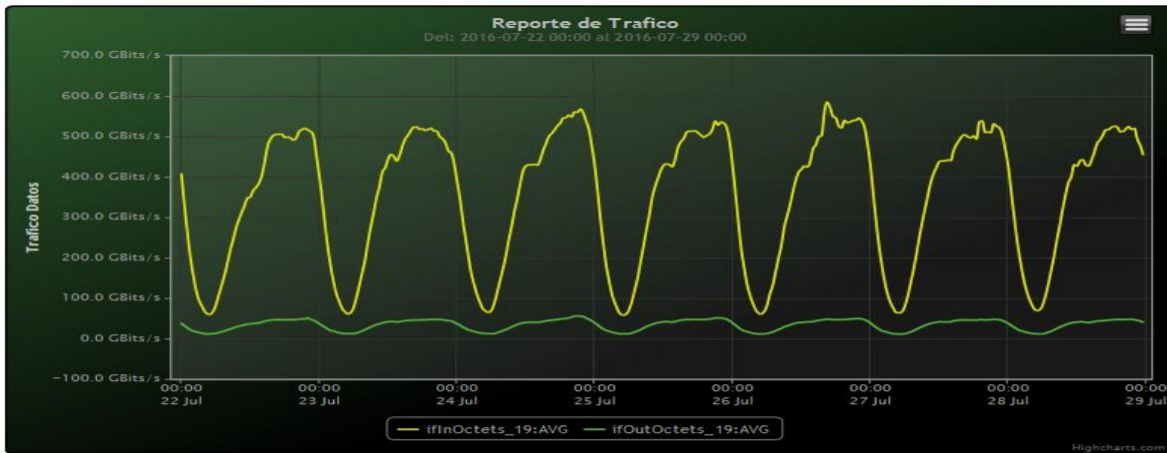

Speed:

Period : 07/15/2016 00:00 - 07/22/2016 00:00

SUMA:	ENTRADA	SALIDA
Minimo (Mbits/s):	56602.37	11458.4
Maximo (Mbits/s):	544818.76	53644.89
Promedio (Mbits/s):	332149.47	33502.58
Carga (Mbyte):	90391705.9	8917319.71

Speed:

Period : 07/22/2016 00:00 - 07/29/2016 00:00

SUMA:	ENTRADA	SALIDA
Minimo (Mbits/s):	58296.61	11294.47
Maximo (Mbits/s):	584923.6	56065.34
Promedio (Mbits/s):	351972.88	34342.46
Carga (Mbyte):	95986180.19	8827924.02