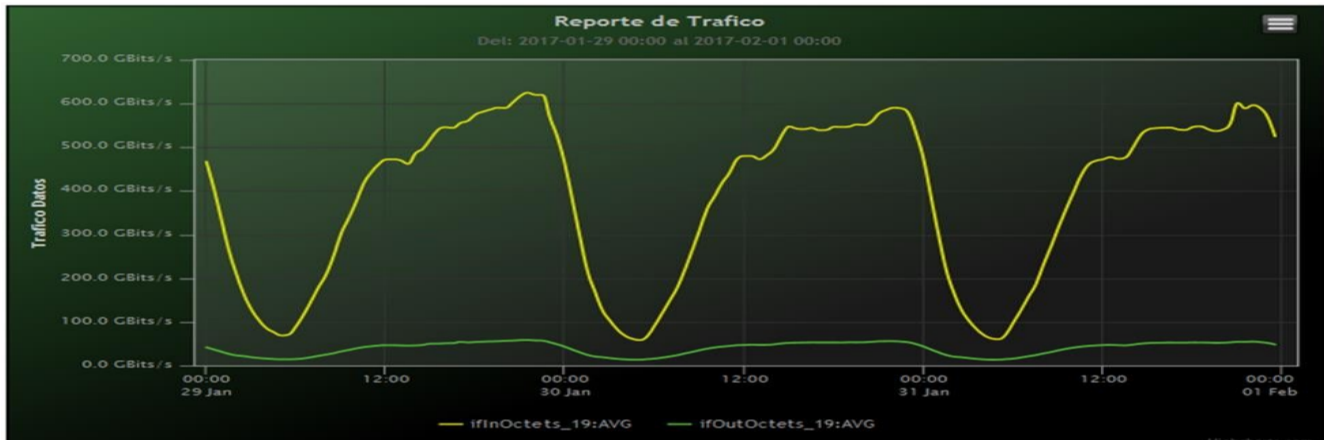

Speed:

Period : 01/15/2017 00:00 - 01/22/2017 00:00

SUMA:	ENTRADA	SALIDA
Minimo (Mbits/s):	56925.25	13042.75
Maximo (Mbits/s):	597628.37	58215.47
Promedio (Mbits/s):	373594.3	38240.68
Carga (Mbyte):	100276248.58	9450192.05

Speed:  
 Period : 01/22/2017 00:00 - 01/29/2017 00:00

SUMA:	ENTRADA	SALIDA
Minimo (Mbits/s):	59810.22	13347.88
Maximo (Mbits/s):	617739.85	58083.15
Promedio (Mbits/s):	378386.18	38636.47
Carga (Mbyte):	102540323.13	9695032.38

Speed:  
 Period : 01/29/2017 00:00 - 02/01/2017 00:00

SUMA:	ENTRADA	SALIDA
Minimo (Mbits/s):	58383.79	13389.18
Maximo (Mbits/s):	625138.98	58807.2
Promedio (Mbits/s):	388767.45	39538.88
Carga (Mbyte):	103591481.56	9780209.25