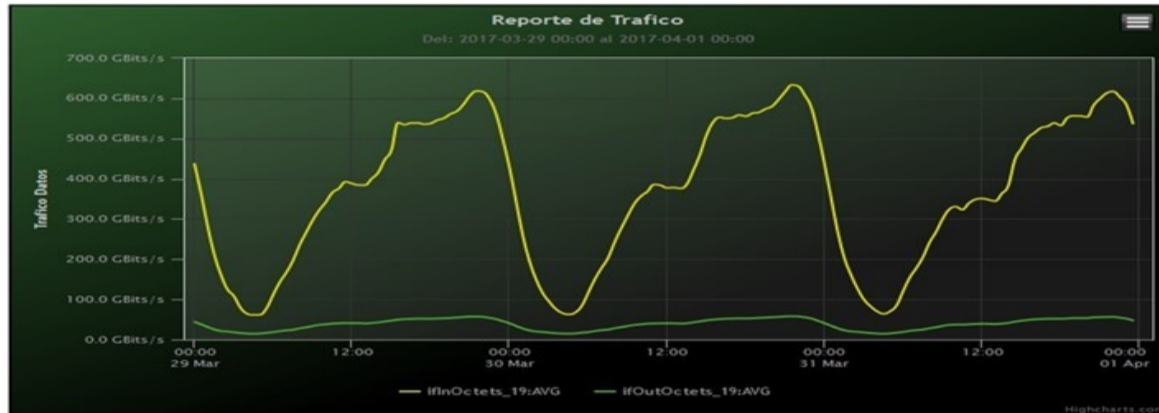

Speed:

Period : 03/22/2017 00:00 - 03/29/2017 00:00

SUMA:	ENTRADA	SALIDA
Minimo (Mbits/s):	62158.04	14883.65
Maximo (Mbits/s):	671272.44	61156.9
Promedio (Mbits/s):	404364.5	41182.82
Carga (Mbyte):	111553583.99	10207089.82

Speed:

Period : 03/29/2017 00:00 - 04/01/2017 00:00

SUMA:	ENTRADA	SALIDA
Minimo (Mbits/s):	61421.45	14528.68
Maximo (Mbits/s):	633118.89	58193.27
Promedio (Mbits/s):	368517.73	38394.57
Carga (Mbyte):	103900456.84	9598033.2