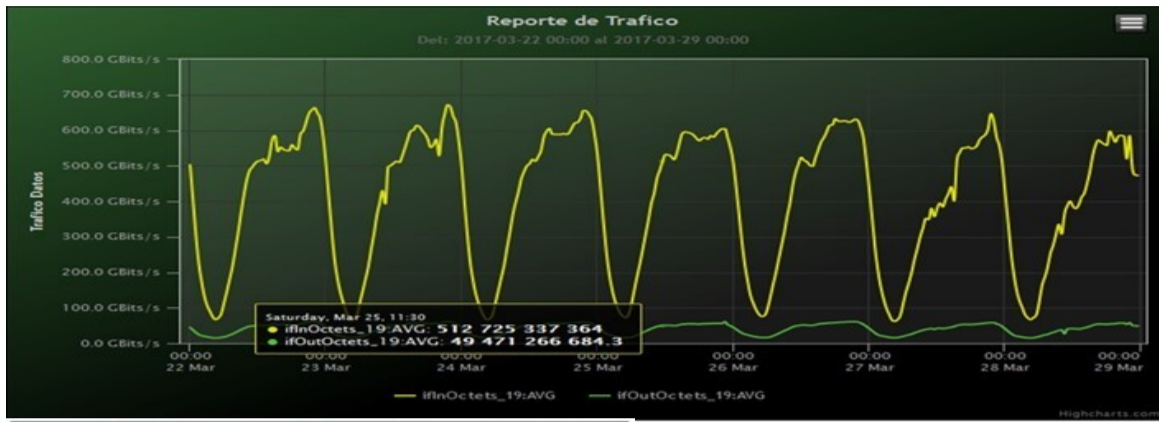

Speed:

Period : 03/15/2017 00:00 - 03/22/2017 00:00

SUMA:	ENTRADA	SALIDA
Minimo (Mbits/s):	61026.04	14106.23
Maximo (Mbits/s):	661527.51	60961.57
Promedio (Mbits/s):	394665.07	40621.09
Carga (Mbyte):	109370596.75	9976498.39

Speed:

Period : 03/22/2017 00:00 - 03/29/2017 00:00

SUMA:	ENTRADA	SALIDA
Minimo (Mbits/s):	62158.04	14883.65
Maximo (Mbits/s):	671272.44	61156.9
Promedio (Mbits/s):	404364.5	41182.82
Carga (Mbyte):	111553583.99	10207089.82