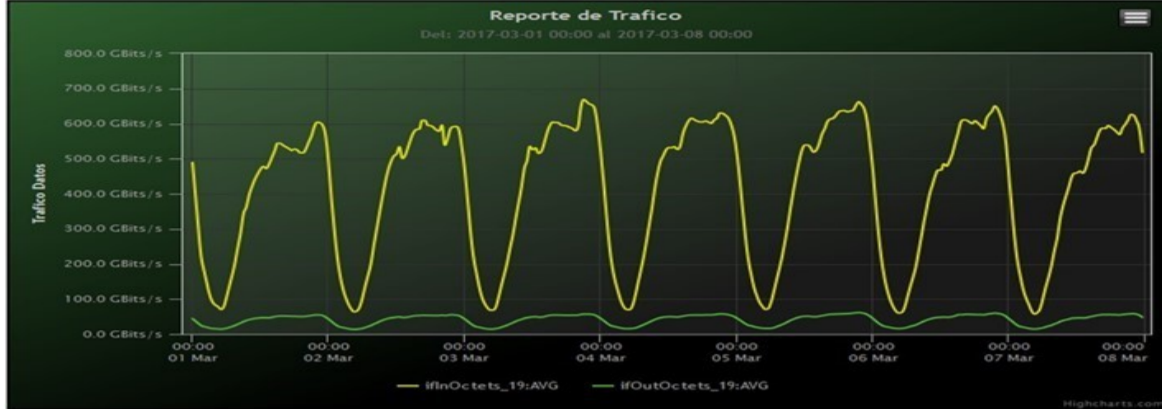

TOE: Enlaces Internacionales

Speed:

Period : 03/01/2017 00:00 - 03/08/2017 00:00

SUMA:	ENTRADA	SALIDA
Minimo (Mbits/s):	57570.52	13648.62
Maximo (Mbits/s):	668837.56	61604.86
Promedio (Mbits/s):	410632.06	40847.1
Carga (Mbyte):	111383140.1	10218030.96

Speed:

Period : 03/08/2017 00:00 - 03/15/2017 00:00

SUMA:	ENTRADA	SALIDA
Minimo (Mbits/s):	59365.01	14318.93
Maximo (Mbits/s):	660125.67	64364.86
Promedio (Mbits/s):	397903.69	40664.4
Carga (Mbyte):	108498467.34	10055344

Speed:

Period : 03/15/2017 00:00 - 03/22/2017 00:00

SUMA:	ENTRADA	SALIDA
Minimo (Mbits/s):	61026.04	14106.23
Maximo (Mbits/s):	661527.51	60961.57
Promedio (Mbits/s):	394665.07	40621.09
Carga (Mbyte):	109370596.75	9976498.39

Speed:

Period : 03/22/2017 00:00 - 03/29/2017 00:00

SUMA:	ENTRADA	SALIDA
Minimo (Mbits/s):	62158.04	14883.65
Maximo (Mbits/s):	671272.44	61156.9
Promedio (Mbits/s):	404364.5	41182.82
Carga (Mbyte):	111553583.99	10207089.82