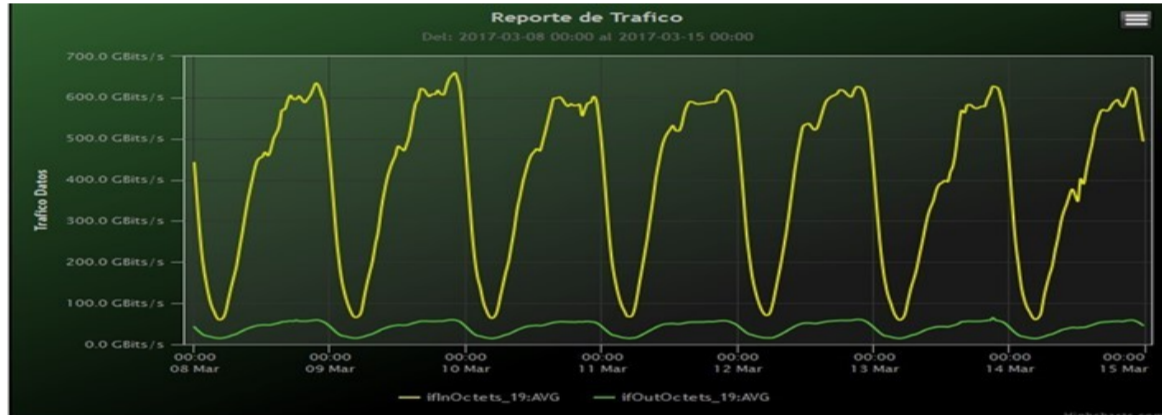

TOE: Enlaces Internacionales

Speed:

Period : 03/01/2017 00:00 - 03/08/2017 00:00

SUMA:	ENTRADA	SALIDA
Minimo (Mbits/s):	57570.52	13648.62
Maximo (Mbits/s):	668837.56	61604.86
Promedio (Mbits/s):	410632.06	40847.1
Carga (Mbyte):	111383140.1	10218030.96

Speed:

Period : 03/08/2017 00:00 - 03/15/2017 00:00

SUMA:	ENTRADA	SALIDA
Minimo (Mbits/s):	59365.01	14318.93
Maximo (Mbits/s):	660125.67	64364.86
Promedio (Mbits/s):	397903.69	40664.4
Carga (Mbyte):	108498467.34	10055344

Speed:

Period : 03/15/2017 00:00 - 03/22/2017 00:00

SUMA:	ENTRADA	SALIDA
Minimo (Mbits/s):	61026.04	14106.23
Maximo (Mbits/s):	661527.51	60961.57
Promedio (Mbits/s):	394665.07	40621.09
Carga (Mbyte):	109370596.75	9976498.39

Speed:

Period : 03/22/2017 00:00 - 03/29/2017 00:00

SUMA:	ENTRADA	SALIDA
Minimo (Mbits/s):	62158.04	14883.65
Maximo (Mbits/s):	671272.44	61156.9
Promedio (Mbits/s):	404364.5	41182.82
Carga (Mbyte):	111553583.99	10207089.82