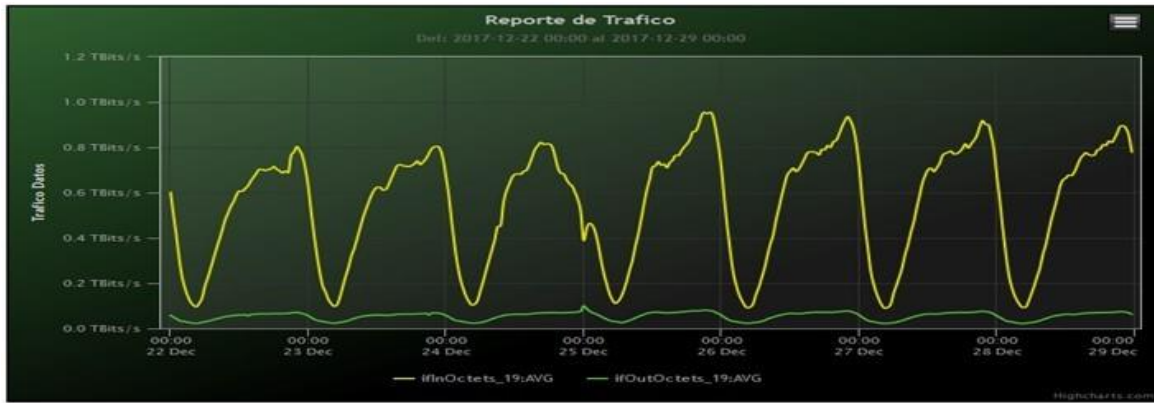

**Speed:**

**Period : 12/15/2017 00:00 - 12/22/2017 00:00**

SUMA:	ENTRADA	SALIDA
Minimo (Mbits/s):	90936.94	21864.06
Maximo (Mbits/s):	904128.86	80306.26
Promedio (Mbits/s):	534164.67	53562.65
Carga (Mbyte):	149030636.94	13295614.73

Speed:

Period : 12/22/2017 00:00 - 12/29/2017 00:00

SUMA:	ENTRADA	SALIDA
Minimo (Mbits/s):	89694.83	22046.42
Maximo (Mbits/s):	954730.27	99704.75
Promedio (Mbits/s):	547806.55	54913.19
Carga (Mbyte):	159785256.64	15782074.87