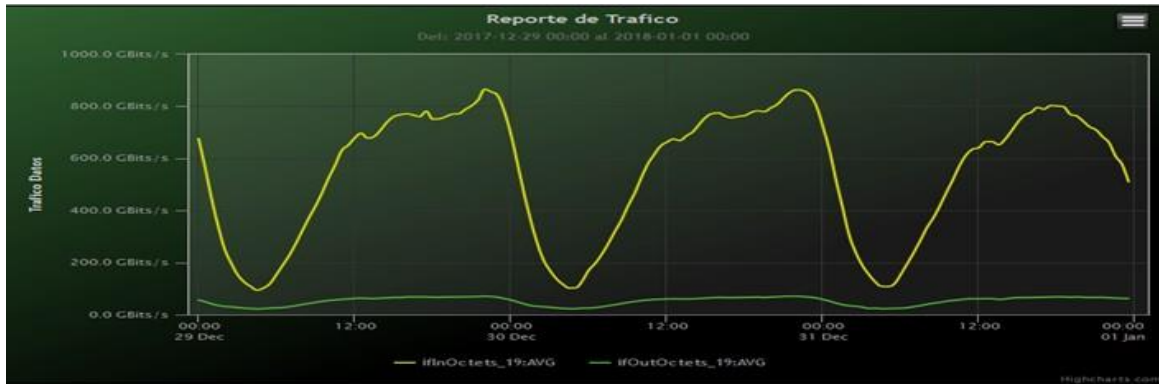

Speed:

Period : 12/22/2017 00:00 - 12/29/2017 00:00

SUMA:	ENTRADA	SALIDA
Minimo (Mbits/s):	89694.83	22046.42
Maximo (Mbits/s):	954730.27	99704.75
Promedio (Mbits/s):	547806.55	54913.19
Carga (Mbyte):	159785256.64	15782074.87

Speed:

Period : 12/29/2017 00:00 - 01/01/2018 00:00

SUMA:	ENTRADA	SALIDA
Minimo (Mbits/s):	94063.52	22174.8
Maximo (Mbits/s):	865245.84	70969.83
Promedio (Mbits/s):	544848.38	52100.52
Carga (Mbyte):	142004789.3	11750959.1