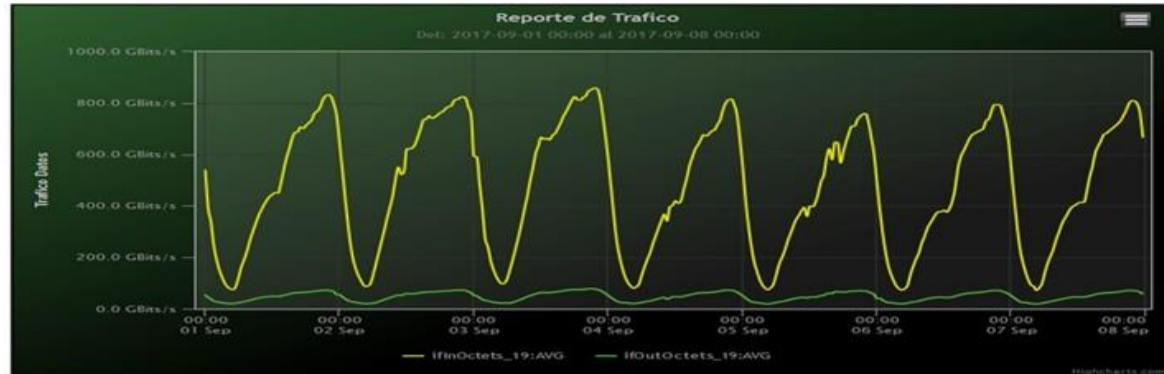

TOE: Enlaces Internacionales

Speed:

Period : 09/01/2017 00:00 - 09/08/2017 00:00

SUMA:	ENTRADA	SALIDA
Minimo (Mbits/s):	72397.03	18739.11
Maximo (Mbits/s):	858703.07	78359.33
Promedio (Mbits/s):	471848.4	48182.37
Carga (Mbyte):	143288195.92	13102769.68

Speed:

Period : 09/08/2017 00:00 - 09/15/2017 00:00

SUMA:	ENTRADA	SALIDA
Minimo (Mbits/s):	74795.99	19064.77
Maximo (Mbits/s):	883843.84	78663.17
Promedio (Mbits/s):	486527.27	49023.13
Carga (Mbyte):	145303492.3	13193771.13

Speed:

Period : 09/15/2017 00:00 - 09/22/2017 00:00

SUMA:	ENTRADA	SALIDA
Minimo (Mbits/s):	72815.52	19128.23
Maximo (Mbits/s):	878090.47	80101.92
Promedio (Mbits/s):	483059.06	49060.79
Carga (Mbyte):	147865640.88	13232909.99

Speed:

Period : 09/22/2017 00:00 - 09/29/2017 00:00

SUMA:	ENTRADA	SALIDA
Minimo (Mbits/s):	74648.26	13707.48
Maximo (Mbits/s):	899718.49	84312.51
Promedio (Mbits/s):	488328.58	51231.49
Carga (Mbyte):	146415485.47	13732525.5