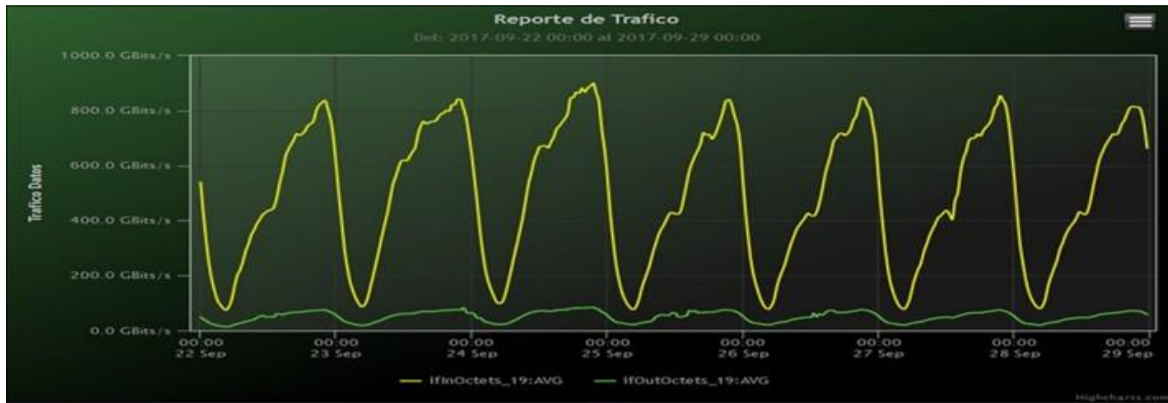

Speed:

Period : 09/15/2017 00:00 - 09/22/2017 00:00

SUMA:	ENTRADA	SALIDA
Minimo (Mbits/s):	72815.52	19128.23
Maximo (Mbits/s):	878090.47	80101.92
Promedio (Mbits/s):	483059.06	49060.79
Carga (Mbyte):	147865640.88	13232909.99

Speed:

Period : 09/22/2017 00:00 - 09/29/2017 00:00

SUMA:	ENTRADA	SALIDA
Minimo (Mbits/s):	74648.26	13707.48
Maximo (Mbits/s):	899718.49	84312.51
Promedio (Mbits/s):	488328.58	51231.49
Carga (Mbyte):	146415485.47	13732525.5