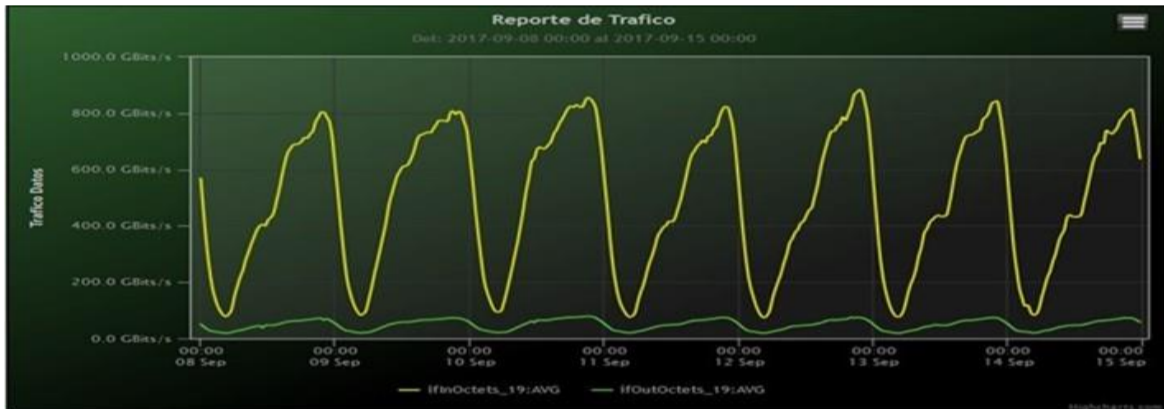

TOE: Enlaces Internacionales

Speed:

Period : 09/01/2017 00:00 - 09/08/2017 00:00

SUMA:	ENTRADA	SALIDA
Minimo (Mbits/s):	72397.03	18739.11
Maximo (Mbits/s):	858703.07	78359.33
Promedio (Mbits/s):	471848.4	48182.37
Carga (Mbyte):	143288195.92	13102769.68

Speed:

Period : 09/08/2017 00:00 - 09/15/2017 00:00

SUMA:	ENTRADA	SALIDA
Minimo (Mbits/s):	74795.99	19064.77
Maximo (Mbits/s):	883843.84	78663.17
Promedio (Mbits/s):	486527.27	49023.13
Carga (Mbyte):	145303492.3	13193771.13

Speed:

Period : 09/15/2017 00:00 - 09/22/2017 00:00

SUMA:	ENTRADA	SALIDA
Minimo (Mbits/s):	72815.52	19128.23
Maximo (Mbits/s):	878090.47	80101.92
Promedio (Mbits/s):	483059.06	49060.79
Carga (Mbyte):	147865640.88	13232909.99

Speed:

Period : 09/22/2017 00:00 - 09/29/2017 00:00

SUMA:	ENTRADA	SALIDA
Minimo (Mbits/s):	74648.26	13707.48
Maximo (Mbits/s):	899718.49	84312.51
Promedio (Mbits/s):	488328.58	51231.49
Carga (Mbyte):	146415485.47	13732525.5