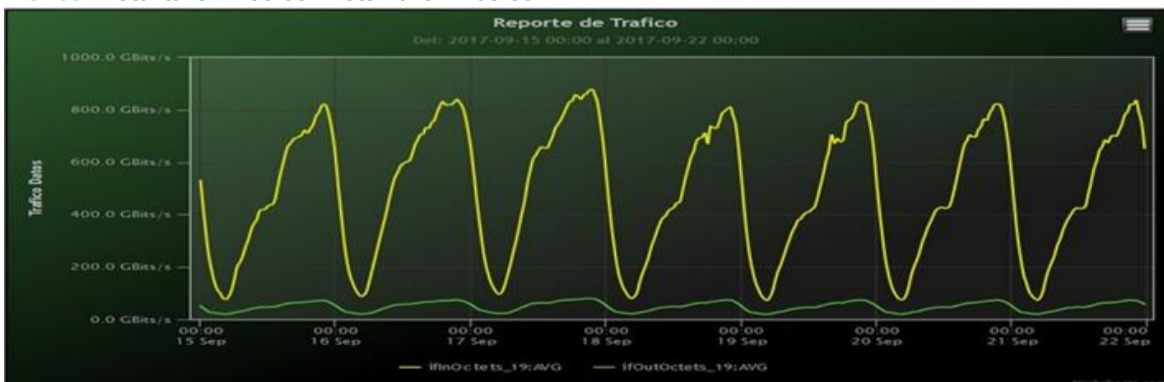

TOE: Enlaces Internacionales

Speed:

Period : 09/01/2017 00:00 - 09/08/2017 00:00

SUMA:	ENTRADA	SALIDA
Minimo (Mbits/s):	72397.03	18739.11
Maximo (Mbits/s):	858703.07	78359.33
Promedio (Mbits/s):	471848.4	48182.37
Carga (Mbyte):	143288195.92	13102769.68

Speed:

Period : 09/08/2017 00:00 - 09/15/2017 00:00

SUMA:	ENTRADA	SALIDA
Minimo (Mbits/s):	74795.99	19064.77
Maximo (Mbits/s):	883843.84	78663.17
Promedio (Mbits/s):	486527.27	49023.13
Carga (Mbyte):	145303492.3	13193771.13

Speed:

Period : 09/15/2017 00:00 - 09/22/2017 00:00

SUMA:	ENTRADA	SALIDA
Minimo (Mbits/s):	72815.52	19128.23
Maximo (Mbits/s):	878090.47	80101.92
Promedio (Mbits/s):	483059.06	49060.79
Carga (Mbyte):	147865640.88	13232909.99

Speed:

Period : 09/22/2017 00:00 - 09/29/2017 00:00

SUMA:	ENTRADA	SALIDA
Minimo (Mbits/s):	74648.26	13707.48
Maximo (Mbits/s):	899718.49	84312.51
Promedio (Mbits/s):	488328.58	51231.49
Carga (Mbyte):	146415485.47	13732525.5