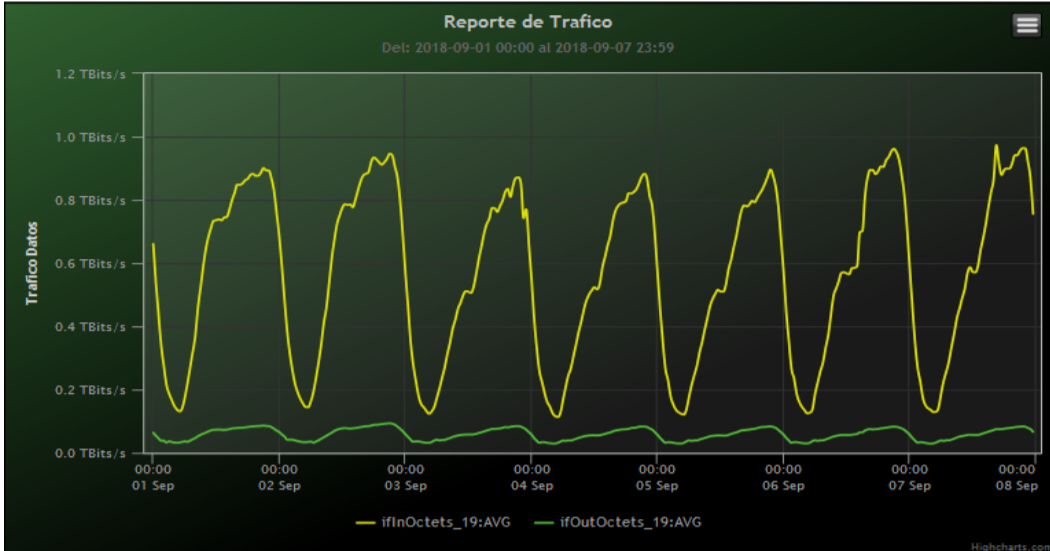

## TOE: Enlaces Internacionales

**Speed:**

**Period : 09/01/2018 00:00 - 09/08/2018 00:00**

SUMA:	ENTRADA	SALIDA
Minimo (Mbits/s):	113911.77	29589.7
Maximo (Mbits/s):	973505.4	93684.82
Promedio (Mbits/s):	500026.74	59175.74
Carga (Mbyte):	160764643.95	15345972.07

**Speed:**

**Period : 09/08/2018 00:00 - 09/15/2018 00:00**

SUMA:	ENTRADA	SALIDA
Minimo (Mbits/s):	116801.67	28783.23
Maximo (Mbits/s):	1003205.5	133912.94
Promedio (Mbits/s):	577072.6	59486.89
Carga (Mbyte):	167984737.04	18077787.99

**Speed:**

**Period : 09/15/2018 00:00 - 09/22/2018 00:00**

SUMA:	ENTRADA	SALIDA
Minimo (Mbits/s):	108322.58	29241.7
Maximo (Mbits/s):	952621.12	92602.3
Promedio (Mbits/s):	544665	59565.78
Carga (Mbyte):	160323737.99	15485247.15

Speed:

Period : 09/22/2018 00:00 - 09/29/2018 00:00

SUMA:	ENTRADA	SALIDA
Minimo (Mbits/s):	93873.73	23907.08
Maximo (Mbits/s):	952344.08	92842.88
Promedio (Mbits/s):	551317.16	59865.59
Carga (Mbyte):	157749725.98	15485683.19