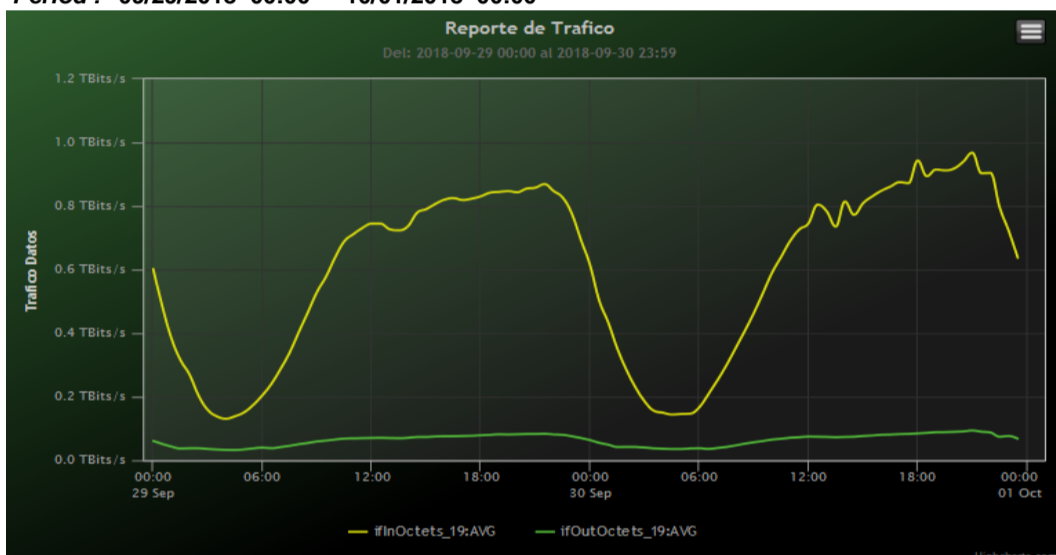

**Speed:**

**Period : 09/15/2018 00:00 - 09/22/2018 00:00**

SUMA:	ENTRADA	SALIDA
Minimo (Mbits/s):	108322.58	29241.7
Maximo (Mbits/s):	952621.12	92602.3
Promedio (Mbits/s):	544665	59565.78
Carga (Mbyte):	160323737.99	15485247.15

Speed:

Period : 09/22/2018 00:00 - 09/29/2018 00:00

SUMA:	ENTRADA	SALIDA
Minimo (Mbits/s):	93873.73	23907.08
Maximo (Mbits/s):	952344.08	92842.88
Promedio (Mbits/s):	551317.16	59865.59
Carga (Mbyte):	157749725.98	15485683.19

Speed:

Period : 09/29/2018 00:00 - 10/01/2018 00:00

SUMA:	ENTRADA	SALIDA
Minimo (Mbits/s):	131299.55	32837.91
Maximo (Mbits/s):	969186.64	94206.77
Promedio (Mbits/s):	595306.11	63788.17
Carga (Mbyte):	101181492.33	15368073.59