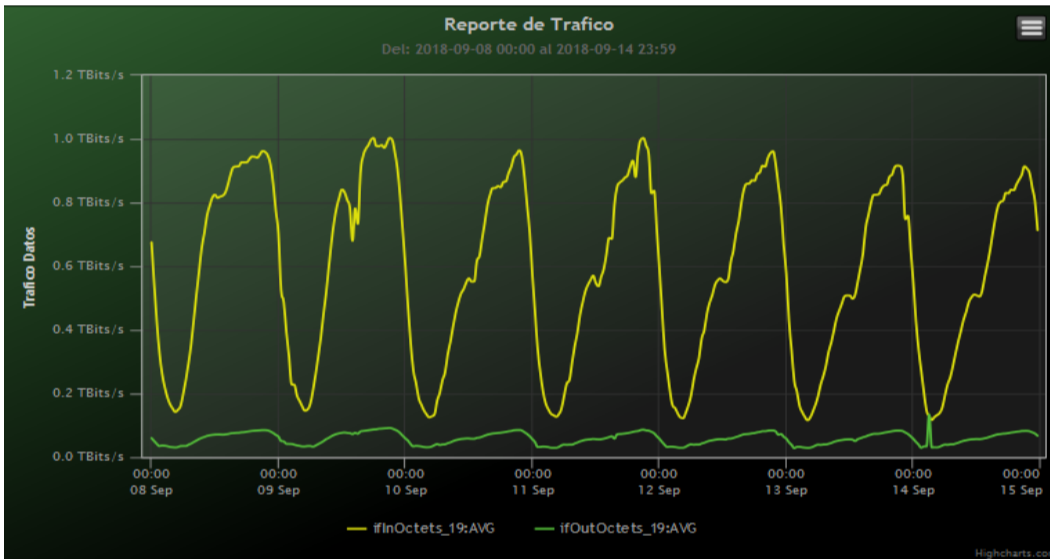

## TOE: Enlaces Internacionales

**Speed:**

**Period : 09/01/2018 00:00 - 09/08/2018 00:00**

SUMA:	ENTRADA	SALIDA
Minimo (Mbits/s):	113911.77	29589.7
Maximo (Mbits/s):	973505.4	93684.82
Promedio (Mbits/s):	500026.74	59175.74
Carga (Mbyte):	160764643.95	15345972.07

**Speed:**

**Period : 09/08/2018 00:00 - 09/15/2018 00:00**

SUMA:	ENTRADA	SALIDA
Minimo (Mbits/s):	116801.67	28783.23
Maximo (Mbits/s):	1003205.5	133912.94
Promedio (Mbits/s):	577072.6	59486.89
Carga (Mbyte):	167984737.04	18077787.99

**Speed:**

**Period : 09/15/2018 00:00 - 09/22/2018 00:00**

SUMA:	ENTRADA	SALIDA
Minimo (Mbits/s):	108322.58	29241.7
Maximo (Mbits/s):	952621.12	92602.3
Promedio (Mbits/s):	544665	59565.78
Carga (Mbyte):	160323737.99	15485247.15

Speed:

Period : 09/22/2018 00:00 - 09/29/2018 00:00

SUMA:	ENTRADA	SALIDA
Minimo (Mbits/s):	93873.73	23907.08
Maximo (Mbits/s):	952344.08	92842.88
Promedio (Mbits/s):	551317.16	59865.59
Carga (Mbyte):	157749725.98	15485683.19