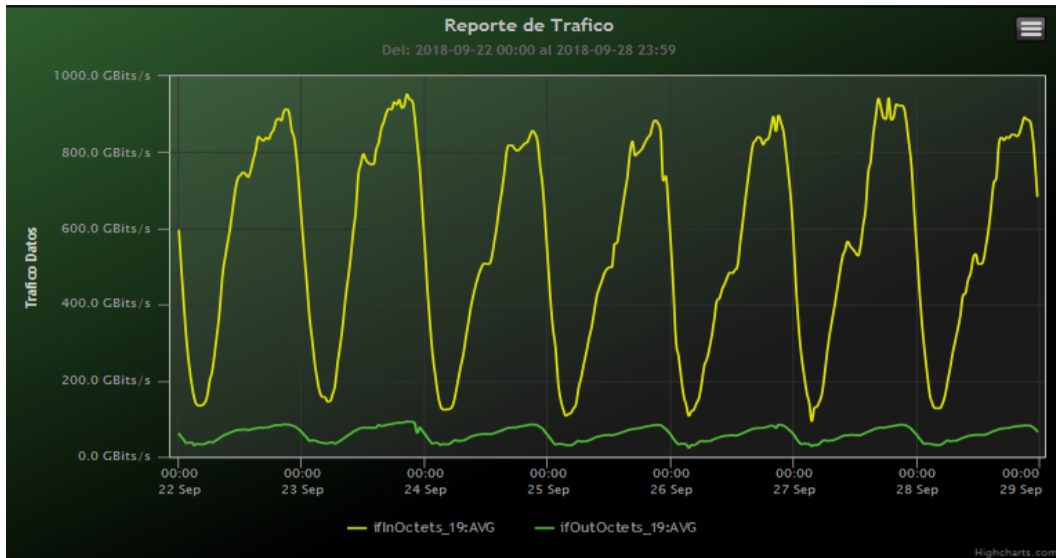

**Speed:**

**Period : 09/15/2018 00:00 - 09/22/2018 00:00**

SUMA:	ENTRADA	SALIDA
Minimo (Mbits/s):	108322.58	29241.7
Maximo (Mbits/s):	952621.12	92602.3
Promedio (Mbits/s):	544665	59565.78
Carga (Mbyte):	160323737.99	15485247.15

Speed:

Period : 09/22/2018 00:00 - 09/29/2018 00:00

SUMA:	ENTRADA	SALIDA
Minimo (Mbits/s):	93873.73	23907.08
Maximo (Mbits/s):	952344.08	92842.88
Promedio (Mbits/s):	551317.16	59865.59
Carga (Mbyte):	157749725.98	15485683.19