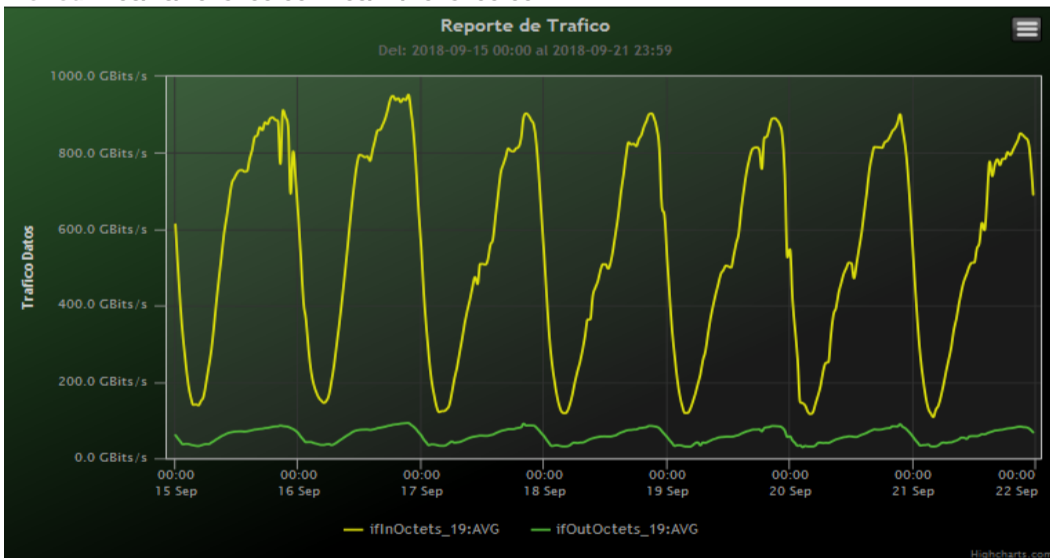

## TOE: Enlaces Internacionales

**Speed:**

**Period : 09/01/2018 00:00 - 09/08/2018 00:00**

SUMA:	ENTRADA	SALIDA
Minimo (Mbits/s):	113911.77	29589.7
Maximo (Mbits/s):	973505.4	93684.82
Promedio (Mbits/s):	500026.74	59175.74
Carga (Mbyte):	160764643.95	15345972.07

**Speed:**

**Period : 09/08/2018 00:00 - 09/15/2018 00:00**

SUMA:	ENTRADA	SALIDA
Minimo (Mbits/s):	116801.67	28783.23
Maximo (Mbits/s):	1003205.5	133912.94
Promedio (Mbits/s):	577072.6	59486.89
Carga (Mbyte):	167984737.04	18077787.99

**Speed:**

**Period : 09/15/2018 00:00 - 09/22/2018 00:00**

SUMA:	ENTRADA	SALIDA
Minimo (Mbits/s):	108322.58	29241.7
Maximo (Mbits/s):	952621.12	92602.3
Promedio (Mbits/s):	544665	59565.78
Carga (Mbyte):	160323737.99	15485247.15

Speed:

Period : 09/22/2018 00:00 - 09/29/2018 00:00

SUMA:	ENTRADA	SALIDA
Minimo (Mbits/s):	93873.73	23907.08
Maximo (Mbits/s):	952344.08	92842.88
Promedio (Mbits/s):	551317.16	59865.59
Carga (Mbyte):	157749725.98	15485683.19