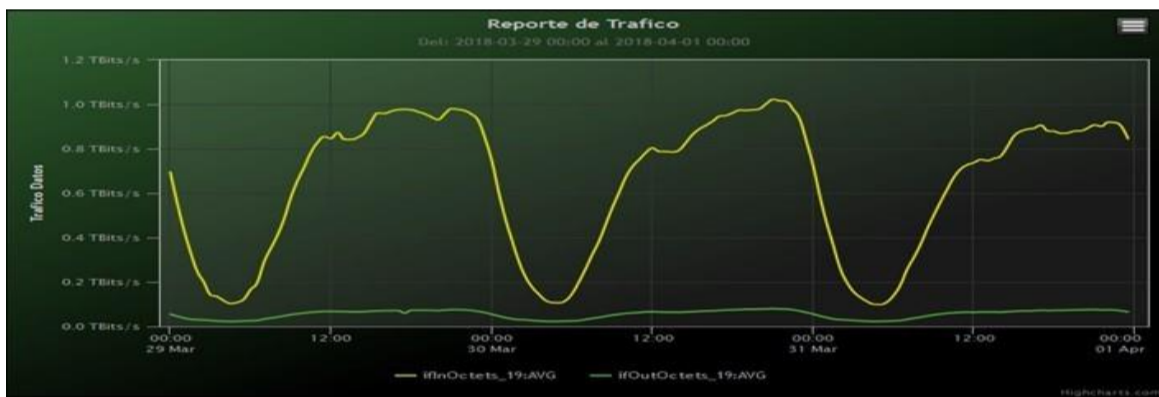

Speed:

Period : 03/22/2018 00:00 - 03/29/2018 00:00

SUMA:	ENTRADA	SALIDA
Minimo (Mbits/s):	83680.18	21879.35
Maximo (Mbits/s):	978293.8	80495.93
Promedio (Mbits/s):	540612.16	51436.27
Carga (Mbyte):	159856524.24	13221089.82

Speed:

Period : 03/29/2018 00:00 - 04/01/2018 00:00

SUMA:	ENTRADA	SALIDA
Minimo (Mbits/s):	98828.84	22593.59
Maximo (Mbits/s):	1022602.72	80445.11
Promedio (Mbits/s):	642881.43	55224.68
Carga (Mbyte):	168858697.72	13256598.42