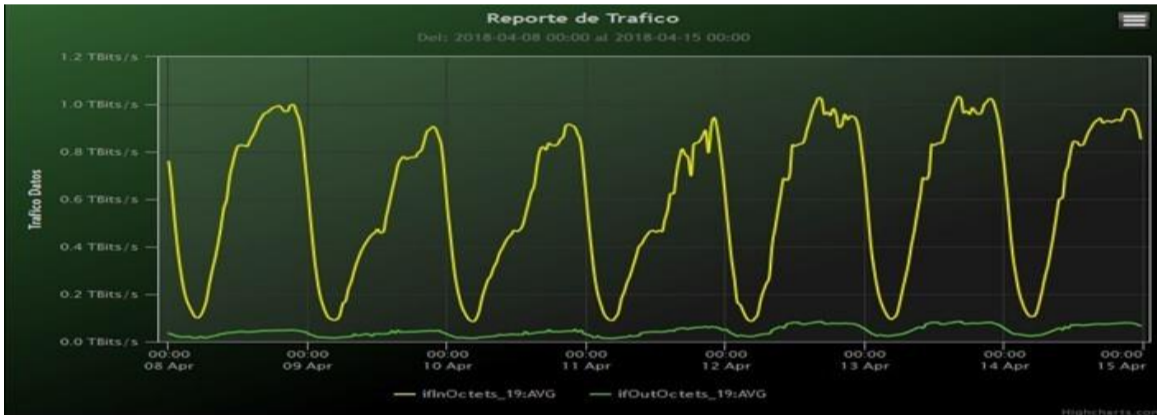

TOE: Enlaces Internacionales

Speed:

Period : 04/01/2018 00:00 - 04/08/2018 00:00

SUMA:	ENTRADA	SALIDA
Minimo (Mbits/s):	85555.84	14247.18
Maximo (Mbits/s):	992843.72	124919.05
Promedio (Mbits/s):	550621.43	46540.64
Carga (Mbyte):	164071176.63	13742168.92

Speed:

Period : 04/08/2018 00:00 - 04/15/2018 00:00

SUMA:	ENTRADA	SALIDA
Minimo (Mbits/s):	85780.62	13716.15
Maximo (Mbits/s):	1032200.09	84633.39
Promedio (Mbits/s):	590384.98	44873.89
Carga (Mbyte):	169390055.34	13815155.57

Speed:

Period : 04/15/2018 00:00 - 04/22/2018 00:00

SUMA:	ENTRADA	SALIDA
Minimo (Mbits/s):	72523.27	19803.01
Maximo (Mbits/s):	1007747.61	84041.27
Promedio (Mbits/s):	529054.37	50799.94
Carga (Mbyte):	167380502.34	13863626.74