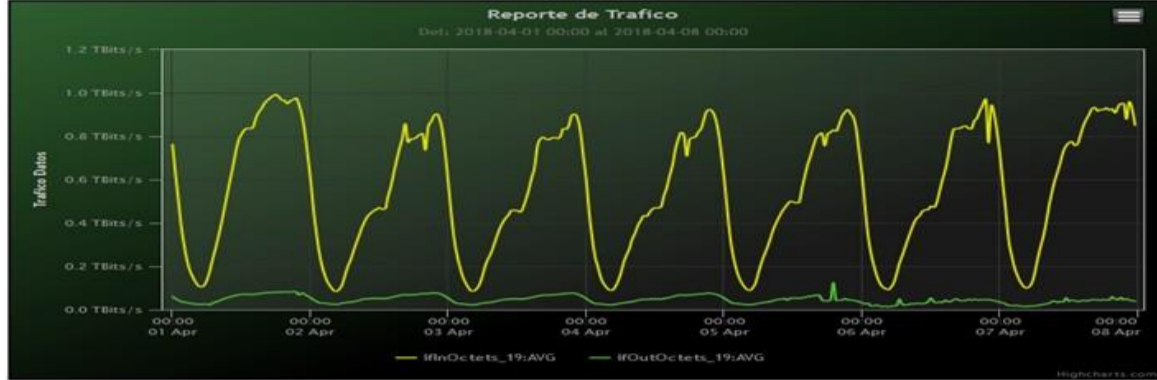

TOE: Enlaces Internacionales

Speed:

Period : 04/01/2018 00:00 - 04/08/2018 00:00

SUMA:	ENTRADA	SALIDA
Minimo (Mbits/s):	85555.84	14247.18
Maximo (Mbits/s):	992843.72	124919.05
Promedio (Mbits/s):	550621.43	46540.64
Carga (Mbyte):	164071176.63	13742168.92

Speed:

Period : 04/08/2018 00:00 - 04/15/2018 00:00

SUMA:	ENTRADA	SALIDA
Minimo (Mbits/s):	85780.62	13716.15
Maximo (Mbits/s):	1032200.09	84633.39
Promedio (Mbits/s):	590384.98	44873.89
Carga (Mbyte):	169390055.34	13815155.57

Speed:

Period : 04/15/2018 00:00 - 04/22/2018 00:00

SUMA:	ENTRADA	SALIDA
Minimo (Mbits/s):	72523.27	19803.01
Maximo (Mbits/s):	1007747.61	84041.27
Promedio (Mbits/s):	529054.37	50799.94
Carga (Mbyte):	167380502.34	13863626.74

Speed:
Period : 04/22/2018 00:00 - 04/29/2018 00:00

SUMA:	ENTRADA	SALIDA
Minimo (Mbits/s):	79166.48	21559.26
Maximo (Mbits/s):	1003203.35	84145.14
Promedio (Mbits/s):	529810.64	51584.56
Carga (Mbyte):	165993869.5	13946627.6