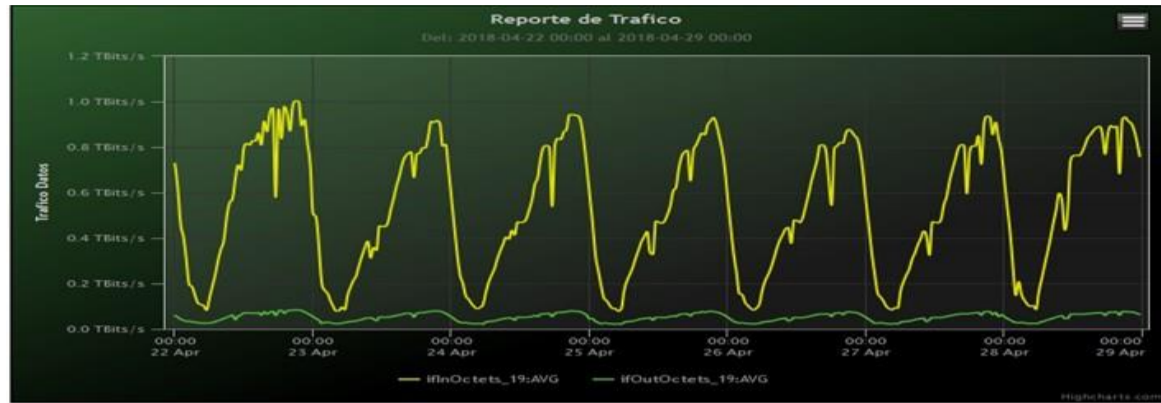

Speed:
Period : 04/22/2018 00:00 - 04/29/2018 00:00

SUMA:	ENTRADA	SALIDA
Minimo (Mbits/s):	79166.48	21559.26
Maximo (Mbits/s):	1003203.35	84145.14
Promedio (Mbits/s):	529810.64	51584.56
Carga (Mbyte):	165993869.5	13946627.6

Speed:
Period : 04/29/2018 00:00 - 05/01/2018 00:00