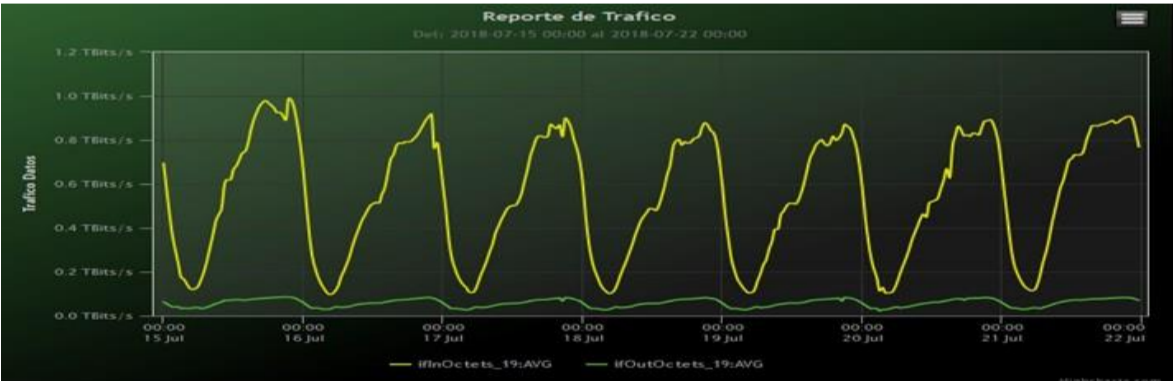

Speed:

Period : 07/08/2018 00:00 - 07/15/2018 00:00

| SUMA: | ENTRADA | SALIDA |
|---------------------|--------------|------------|
| Minimo (Mbits/s): | 114229.4 | 25541.45 |
| Maximo (Mbits/s): | 1073276.43 | 88138.26 |
| Promedio (Mbits/s): | 570440.62 | 57498.59 |
| Carga (Mbyte): | 177556174.56 | 14725986.6 |

Speed:

Period : 07/15/2018 00:00 - 07/22/2018 00:00

| SUMA: | ENTRADA | SALIDA |
|---------------------|--------------|-------------|
| Minimo (Mbits/s): | 97643.67 | 23079.48 |
| Maximo (Mbits/s): | 989886.25 | 86248.98 |
| Promedio (Mbits/s): | 540449.56 | 58268.98 |
| Carga (Mbyte): | 161932688.09 | 14251210.74 |

Speed:

Period : 07/22/2018 00:00 - 07/29/2018 00:00

| SUMA: | ENTRADA | SALIDA |
|---------------------|--------------|-------------|
| Minimo (Mbits/s): | 95579.99 | 25816.38 |
| Maximo (Mbits/s): | 995774.39 | 92009.21 |
| Promedio (Mbits/s): | 568087.3 | 60001.42 |
| Carga (Mbyte): | 164227008.98 | 15265075.18 |