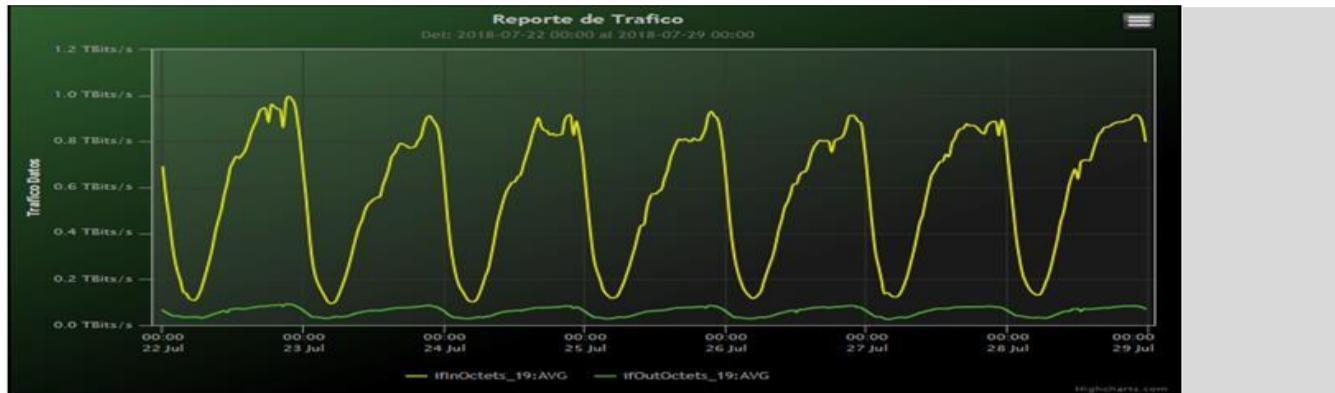

Speed:

Period : 07/15/2018 00:00 - 07/22/2018 00:00

| SUMA: | ENTRADA | SALIDA |
|---------------------|--------------|-------------|
| Minimo (Mbits/s): | 97643.67 | 23079.48 |
| Maximo (Mbits/s): | 989886.25 | 86248.98 |
| Promedio (Mbits/s): | 540449.56 | 58268.98 |
| Carga (Mbyte): | 161932688.09 | 14251210.74 |

Speed:

Period : 07/22/2018 00:00 - 07/29/2018 00:00

| SUMA: | ENTRADA | SALIDA |
|---------------------|--------------|-------------|
| Minimo (Mbits/s): | 95579.99 | 25816.38 |
| Maximo (Mbits/s): | 995774.39 | 92009.21 |
| Promedio (Mbits/s): | 568087.3 | 60001.42 |
| Carga (Mbyte): | 164227008.98 | 15265075.18 |