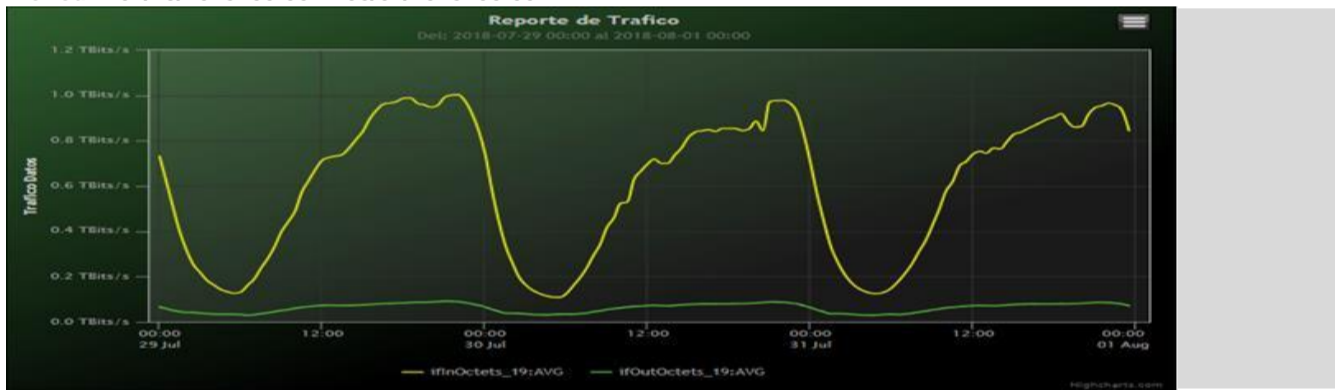

Speed:

Period : 07/22/2018 00:00 - 07/29/2018 00:00

| SUMA: | ENTRADA | SALIDA |
|---------------------|--------------|-------------|
| Minimo (Mbits/s): | 95579.99 | 25816.38 |
| Maximo (Mbits/s): | 995774.39 | 92009.21 |
| Promedio (Mbits/s): | 568087.3 | 60001.42 |
| Carga (Mbyte): | 164227008.98 | 15265075.18 |

Speed:

Period : 07/29/2018 00:00 - 08/01/2018 00:00

| SUMA: | ENTRADA | SALIDA |
|---------------------|--------------|-------------|
| Minimo (Mbits/s): | 108884.39 | 29078.38 |
| Maximo (Mbits/s): | 1003875.53 | 91794.45 |
| Promedio (Mbits/s): | 604498.65 | 62379.47 |
| Carga (Mbyte): | 165797558.32 | 15267095.22 |