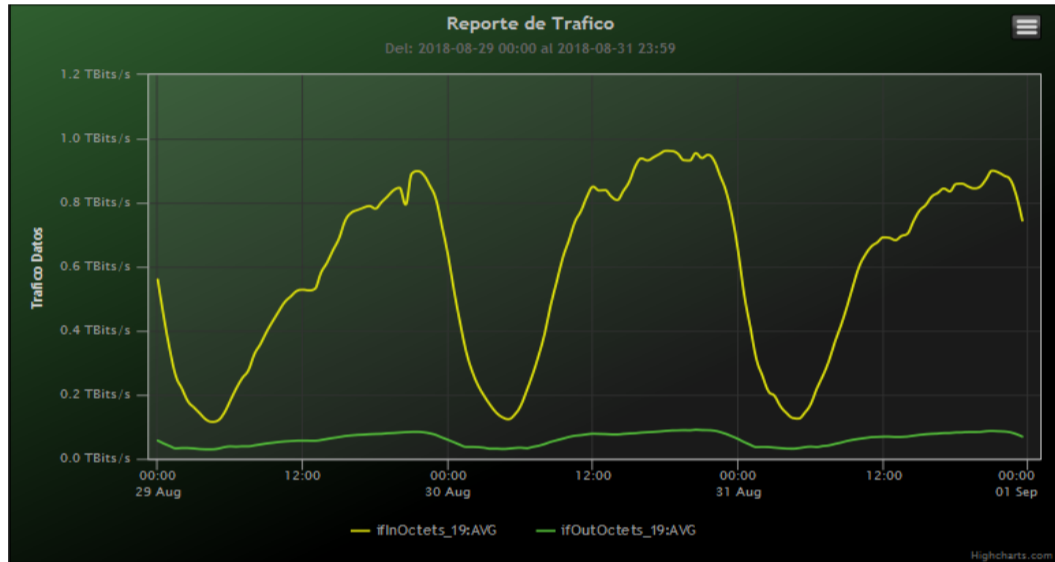

Speed:

Period: 08/15/2018 00:00 - 08/22/2018 00:00

SUMA:	ENTRADA	SALIDA
Minimo (Mbits/s):	95047.2	29533.11
Maximo (Mbits/s):	1004074.82	91636.92
Promedio (Mbits/s):	580292.62	59173.49
Carga (Mbyte):	163849822.7	15150143.57

Speed:

Period : 08/22/2018 00:00 - 08/29/2018 00:00

SUMA:	ENTRADA	SALIDA
Minimo (Mbits/s):	104160.59	28215.29
Maximo (Mbits/s):	982050.79	91981.34
Promedio (Mbits/s):	558782.53	59140.28
Carga (Mbyte):	164585948.97	15328802.49

Speed:

Period : 08/29/2018 00:00 - 09/01/2018 00:00

SUMA:	ENTRADA	SALIDA
Minimo (Mbits/s):	115889.33	29939.88
Maximo (Mbits/s):	982502.13	91281.45
Promedio (Mbits/s):	583707.94	61720.99
Carga (Mbyte):	159429880.23	15048206.64