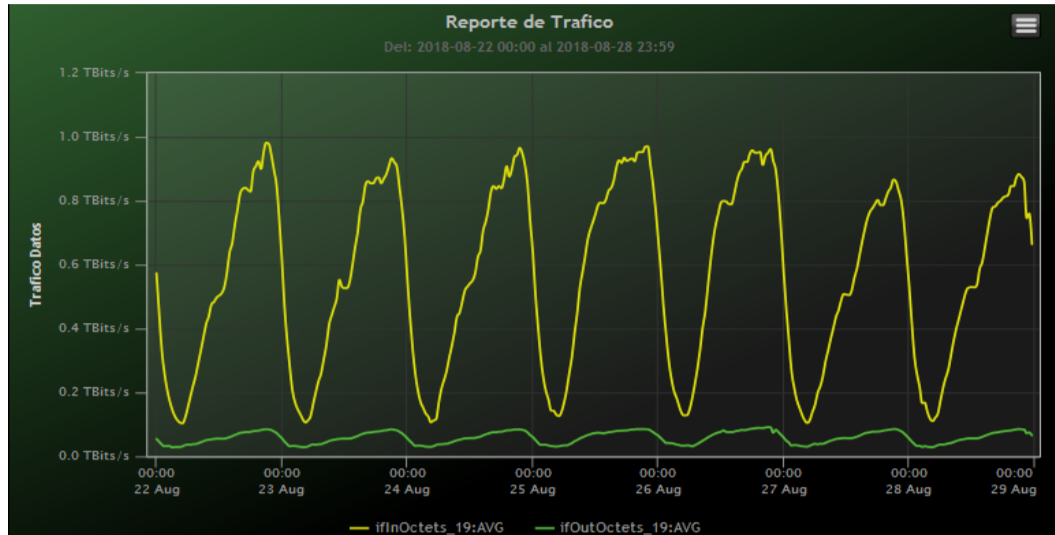

Speed:

Period: 08/15/2018 00:00 - 08/22/2018 00:00

SUMA:	ENTRADA	SALIDA
Minimo (Mbits/s):	95047.2	29533.11
Maximo (Mbits/s):	1004074.82	91636.92
Promedio (Mbits/s):	580292.62	59173.49
Carga (Mbyte):	163849822.7	15150143.57

Speed:

Period : 08/22/2018 00:00 - 08/29/2018 00:00

SUMA:	ENTRADA	SALIDA
Minimo (Mbits/s):	104160.59	28215.29
Maximo (Mbits/s):	982050.79	91981.34
Promedio (Mbits/s):	558782.53	59140.28
Carga (Mbyte):	164585948.97	15328802.49