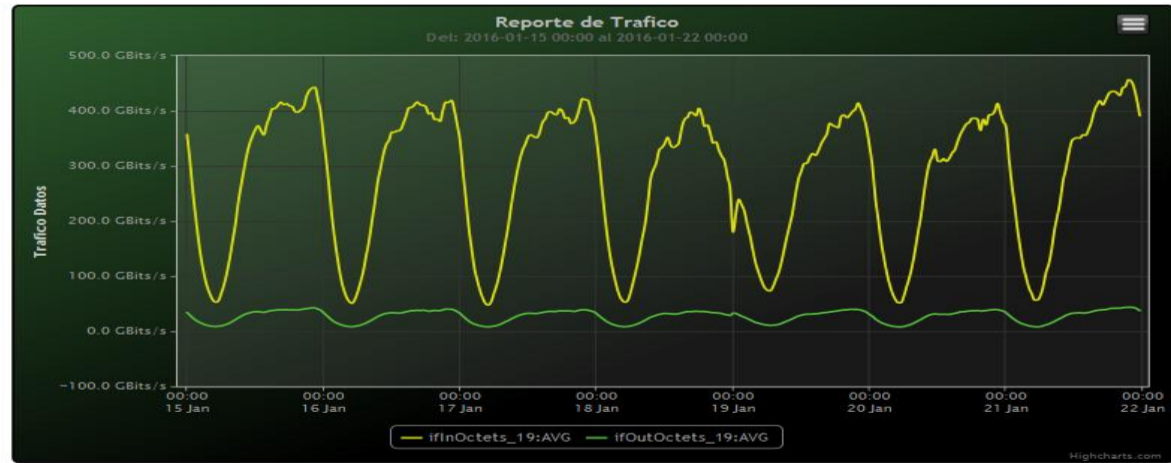

Speed:

Period : 01/08/2016 00:00 - 08/15/2016 00:00

SUMA:	ENTRADA	SALIDA
Minimo (Mbits/s):	47660.79	8661.85
Maximo (Mbits/s):	456255.35	43854.79
Promedio (Mbits/s):	277980.98	28258.96
Carga (Mbyte):	75665005.49	7367990.62

Speed:

Period : 01/15/2016 00:00 - 08/22/2016 00:00

SUMA:	ENTRADA	SALIDA
Minimo (Mbits/s):	48007.97	8067.31
Maximo (Mbits/s):	456603.52	43873.91
Promedio (Mbits/s):	279180.61	27628.56
Carga (Mbyte):	75712404.23	7372013.97