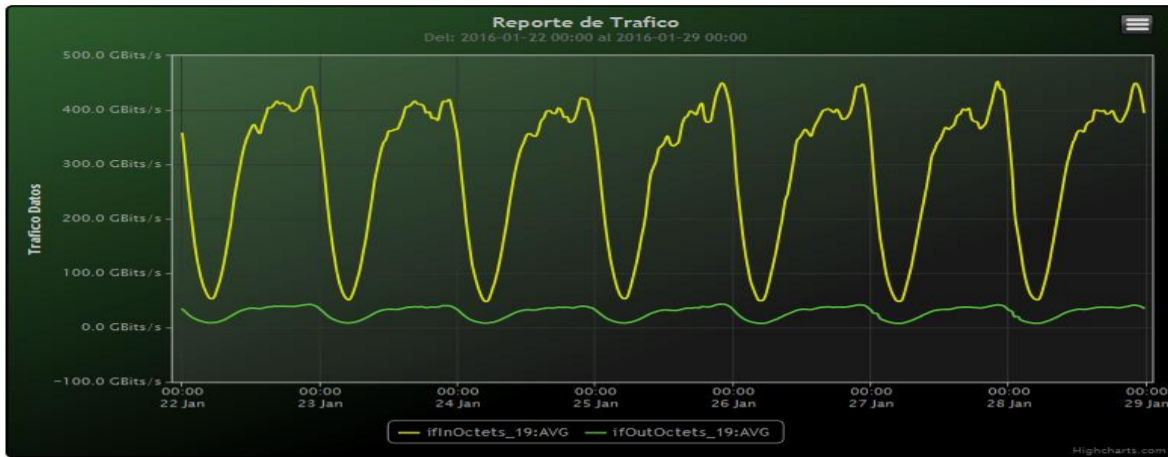

Speed:

Period : 01/15/2016 00:00 - 08/22/2016 00:00

SUMA:	ENTRADA	SALIDA
Minimo (Mbits/s):	48007.97	8067.31
Maximo (Mbits/s):	456603.52	43873.91
Promedio (Mbits/s):	279180.61	27628.56
Carga (Mbyte):	75712404.23	7372013.97

Speed:

Period : 01/22/2016 00:00 - 08/29/2016 00:00

SUMA:	ENTRADA	SALIDA
Minimo (Mbits/s):	48030.46	7652.31
Maximo (Mbits/s):	452620.82	43067.41
Promedio (Mbits/s):	286453.83	27887.01
Carga (Mbyte):	74631101.1	7161076.3