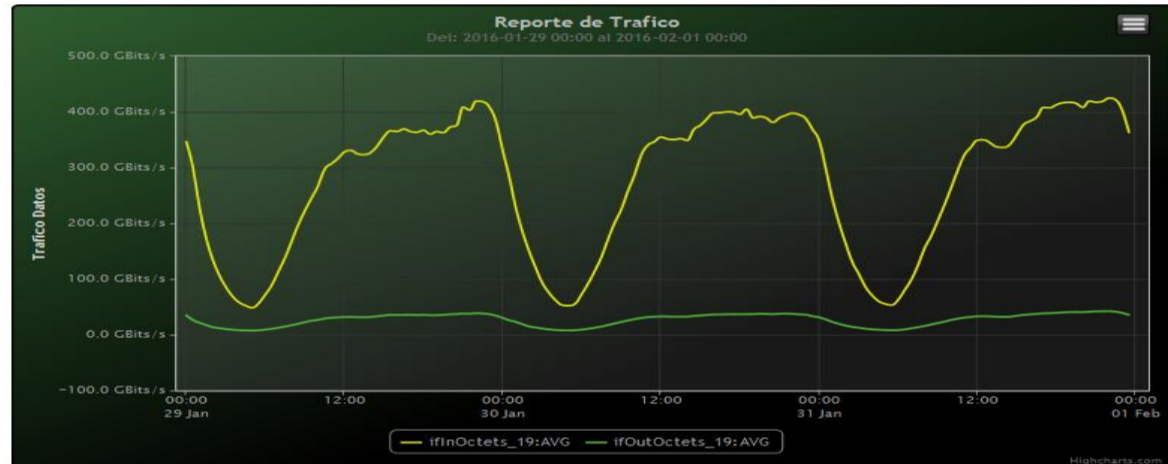

Speed:

Period : 01/22/2016 00:00 - 08/29/2016 00:00

SUMA:	ENTRADA	SALIDA
Minimo (Mbits/s):	48030.46	7652.31
Maximo (Mbits/s):	452620.82	43067.41
Promedio (Mbits/s):	286453.83	27887.01
Carga (Mbyte):	74631101.1	7161076.3

Speed:

Period : 01/29/2016 00:00 - 02/01/2016 00:00

SUMA:	ENTRADA	SALIDA
Minimo (Mbits/s):	48555.22	7586.22
Maximo (Mbits/s):	425134.77	42275.69
Promedio (Mbits/s):	277058.15	27154.09
Carga (Mbyte):	70956294.13	7066047.15