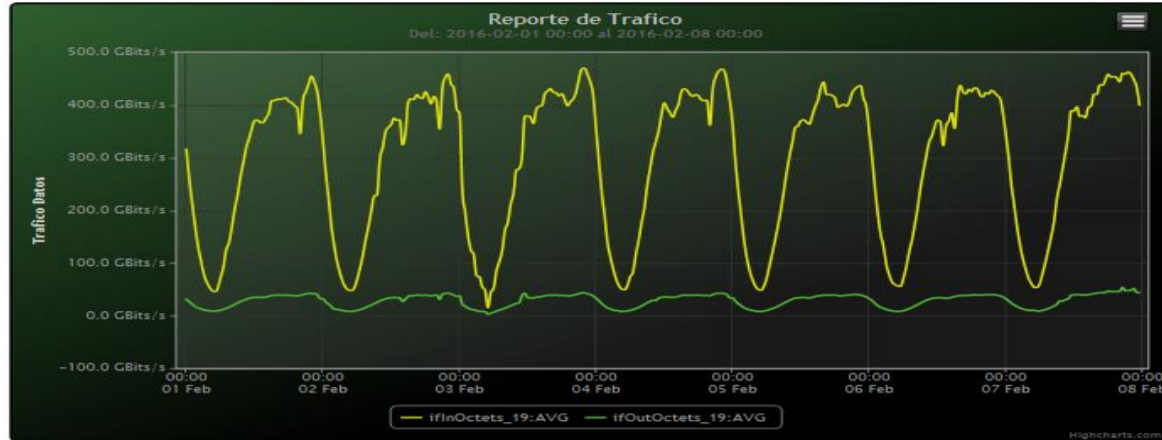

TOE: Enlaces Internacionales

Speed:

Period : 02/01/2016 00:00 - 02/08/2016 00:00

SUMA:	ENTRADA	SALIDA
Minimo (Mbits/s):	15493.11	2648.5
Maximo (Mbits/s):	469921.75	53878.21
Promedio (Mbits/s):	294366.65	28665.04
Carga (Mbyte):	77757320.89	8046233.63

Speed:

Period : 02/08/2016 00:00 - 02/15/2016 00:00

SUMA:	ENTRADA	SALIDA
Minimo (Mbits/s):	46254.63	7869.84
Maximo (Mbits/s):	483343.15	44497.72
Promedio (Mbits/s):	299684.39	28877.28
Carga (Mbyte):	80376150.01	7426677.32

Speed:

Period : 02/15/2016 00:00 - 02/22/2016 00:00

SUMA:	ENTRADA	SALIDA
Minimo (Mbits/s):	15500.27	2649.91
Maximo (Mbits/s):	470115.8	53896.07
Promedio (Mbits/s):	298544.34	28949.49
Carga (Mbyte):	78567777.77	8051719.98

Speed:

Period : 02/22/2016 00:00 - 03/01/2016 00:00

SUMA:	ENTRADA	SALIDA
Minimo (Mbits/s):	49984.42	8529.81
Maximo (Mbits/s):	490296.59	44528.47
Promedio (Mbits/s):	311483.66	29807.76
Carga (Mbyte):	80392092.55	7430556.36