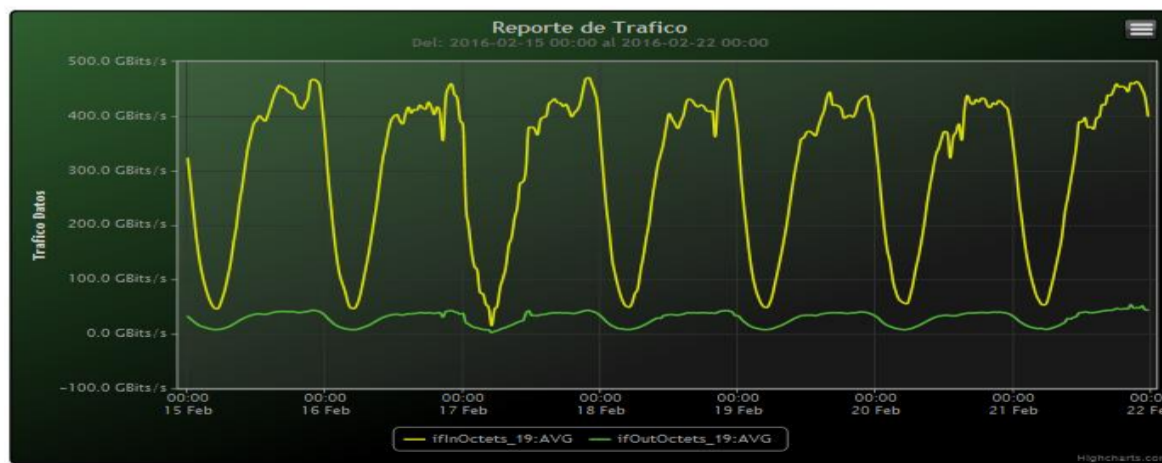

TOE: Enlaces Internacionales

Speed:

Period : 02/01/2016 00:00 - 02/08/2016 00:00

SUMA:	ENTRADA	SALIDA
Minimo (Mbits/s):	15493.11	2648.5
Maximo (Mbits/s):	469921.75	53878.21
Promedio (Mbits/s):	294366.65	28665.04
Carga (Mbyte):	77757320.89	8046233.63

Speed:

Period : 02/08/2016 00:00 - 02/15/2016 00:00

SUMA:	ENTRADA	SALIDA
Minimo (Mbits/s):	46254.63	7869.84
Maximo (Mbits/s):	483343.15	44497.72
Promedio (Mbits/s):	299684.39	28877.28
Carga (Mbyte):	80376150.01	7426677.32

Speed:

Period : 02/15/2016 00:00 - 02/22/2016 00:00

SUMA:	ENTRADA	SALIDA
Minimo (Mbits/s):	15500.27	2649.91
Maximo (Mbits/s):	470115.8	53896.07
Promedio (Mbits/s):	298544.34	28949.49
Carga (Mbyte):	78567777.77	8051719.98

Speed:

Period : 02/22/2016 00:00 - 03/01/2016 00:00

SUMA:	ENTRADA	SALIDA
Minimo (Mbits/s):	49984.42	8529.81
Maximo (Mbits/s):	490296.59	44528.47
Promedio (Mbits/s):	311483.66	29807.76
Carga (Mbyte):	80392092.55	7430556.36