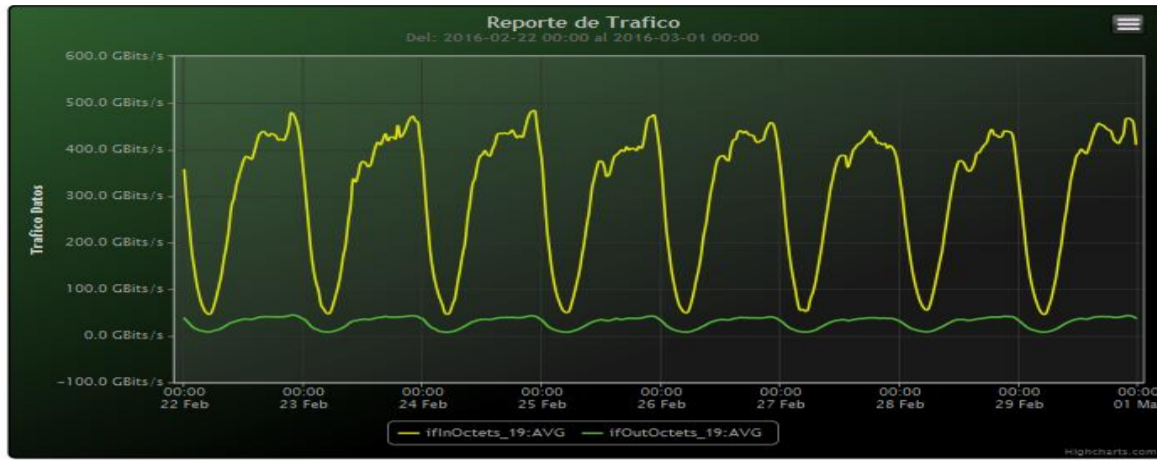

Speed:

Period : 02/15/2016 00:00 - 02/22/2016 00:00

SUMA:	ENTRADA	SALIDA
Minimo (Mbits/s):	15500.27	2649.91
Maximo (Mbits/s):	470115.8	53896.07
Promedio (Mbits/s):	298544.34	28949.49
Carga (Mbyte):	78567777.77	8051719.98

Speed:

Period : 02/22/2016 00:00 - 03/01/2016 00:00

SUMA:	ENTRADA	SALIDA
Minimo (Mbits/s):	49984.42	8529.81
Maximo (Mbits/s):	490296.59	44528.47
Promedio (Mbits/s):	311483.66	29807.76
Carga (Mbyte):	80392092.55	7430556.36