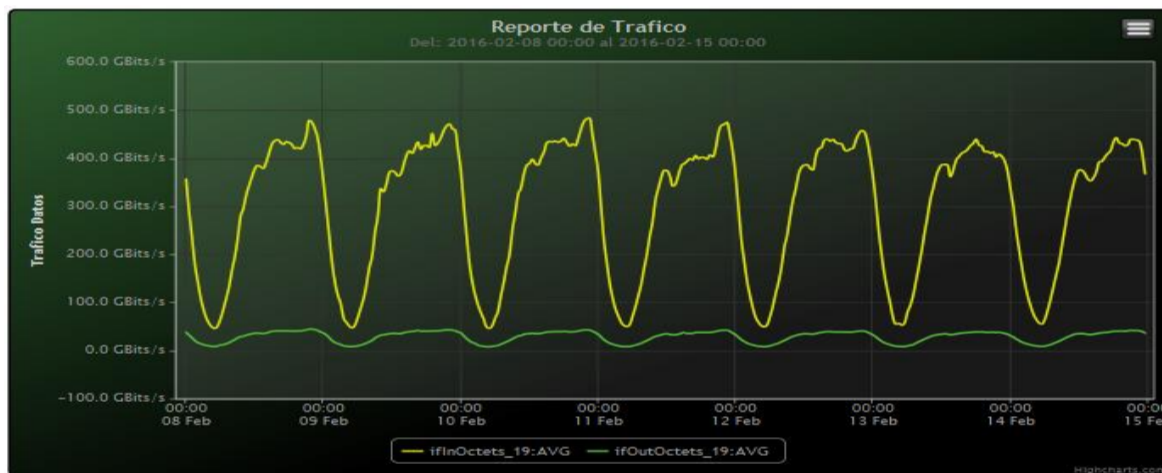

TOE: Enlaces Internacionales

Speed:

Period : 02/01/2016 00:00 - 02/08/2016 00:00

SUMA:	ENTRADA	SALIDA
Minimo (Mbits/s):	15493.11	2648.5
Maximo (Mbits/s):	469921.75	53878.21
Promedio (Mbits/s):	294366.65	28665.04
Carga (Mbyte):	77757320.89	8046233.63

Speed:

Period : 02/08/2016 00:00 - 02/15/2016 00:00

SUMA:	ENTRADA	SALIDA
Minimo (Mbits/s):	46254.63	7869.84
Maximo (Mbits/s):	483343.15	44497.72
Promedio (Mbits/s):	299684.39	28877.28
Carga (Mbyte):	80376150.01	7426677.32

Speed:

Period : 02/15/2016 00:00 - 02/22/2016 00:00

SUMA:	ENTRADA	SALIDA
Minimo (Mbits/s):	15500.27	2649.91
Maximo (Mbits/s):	470115.8	53896.07
Promedio (Mbits/s):	298544.34	28949.49
Carga (Mbyte):	78567777.77	8051719.98

Speed:

Period : 02/22/2016 00:00 - 03/01/2016 00:00

SUMA:	ENTRADA	SALIDA
Minimo (Mbits/s):	49984.42	8529.81
Maximo (Mbits/s):	490296.59	44528.47
Promedio (Mbits/s):	311483.66	29807.76
Carga (Mbyte):	80392092.55	7430556.36