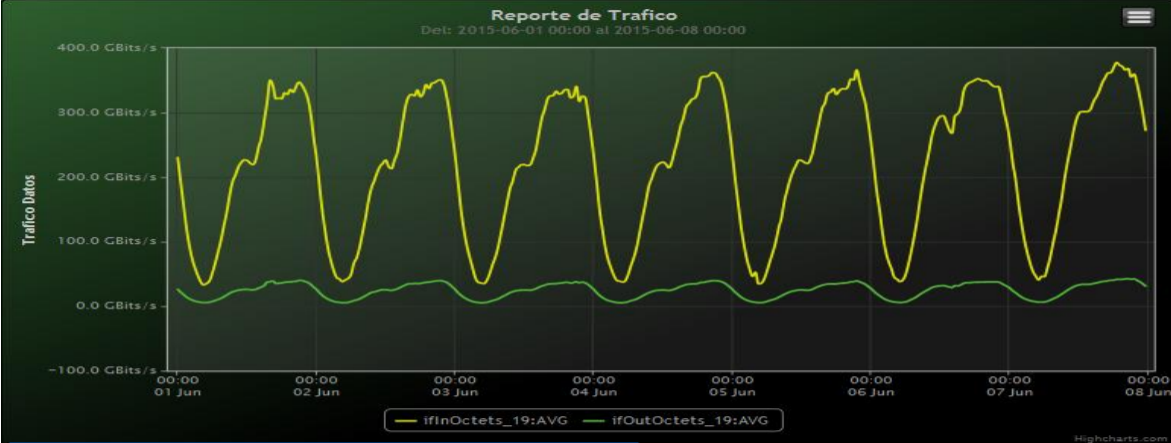

TOE: Enlaces Internacionales

Speed:

Period : 06/01/2015 00:00 - 06/08/2015 00:00

SUMA:	ENTRADA	SALIDA
Minimo (Mbits/s):	33032.89	5460.46
Maximo (Mbits/s):	377808.22	42695.47
Promedio (Mbits/s):	217958.92	24539.71
Carga (Mbyte):	62164338.03	6908459.67

Speed:

Period : 06/08/2015 00:00 - 06/15/2015 00:00

SUMA:	ENTRADA	SALIDA
Minimo (Mbits/s):	33032.89	5460.46
Maximo (Mbits/s):	379375.77	43954.05
Promedio (Mbits/s):	219152.17	24783.12
Carga (Mbyte):	62729360.36	7203966.96

Speed:

Period : 06/15/2015 00:00 - 06/22/2015 00:00

SUMA:	ENTRADA	SALIDA
Minimo (Mbits/s):	33534.28	5464.78
Maximo (Mbits/s):	384980.1	43426.28
Promedio (Mbits/s):	224274.05	25038.89
Carga (Mbyte):	63903134.81	7243530.8