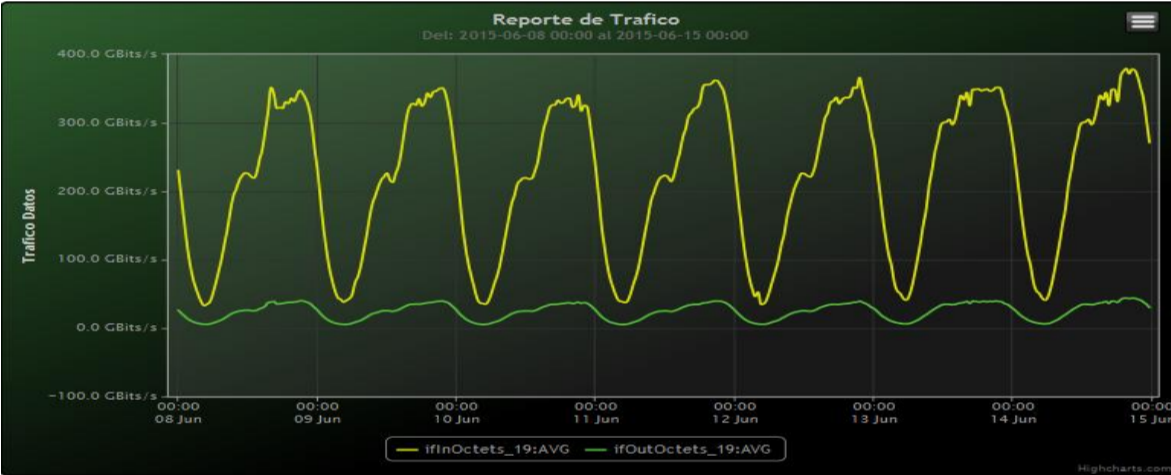

TOE: Enlaces Internacionales

Speed:

Period : 06/01/2015 00:00 - 06/08/2015 00:00

SUMA:	ENTRADA	SALIDA
Minimo (Mbits/s):	33032.89	5460.46
Maximo (Mbits/s):	377808.22	42695.47
Promedio (Mbits/s):	217958.92	24539.71
Carga (Mbyte):	62164338.03	6908459.67

Speed:

Period : 06/08/2015 00:00 - 06/15/2015 00:00

SUMA:	ENTRADA	SALIDA
Minimo (Mbits/s):	33032.89	5460.46
Maximo (Mbits/s):	379375.77	43954.05
Promedio (Mbits/s):	219152.17	24783.12
Carga (Mbyte):	62729360.36	7203966.96

Speed:

Period : 06/15/2015 00:00 - 06/22/2015 00:00

SUMA:	ENTRADA	SALIDA
Minimo (Mbits/s):	33534.28	5464.78
Maximo (Mbits/s):	384980.1	43426.28
Promedio (Mbits/s):	224274.05	25038.89
Carga (Mbyte):	63903134.81	7243530.8

Speed:

Period : 06/22/2015 00:00 - 06/29/2015 00:00

SUMA:	ENTRADA	SALIDA
Minimo (Mbits/s):	33595.11	5289.89
Maximo (Mbits/s):	383312.83	42817.87
Promedio (Mbits/s):	227619.15	24939.21
Carga (Mbyte):	62721815.09	6906251.88