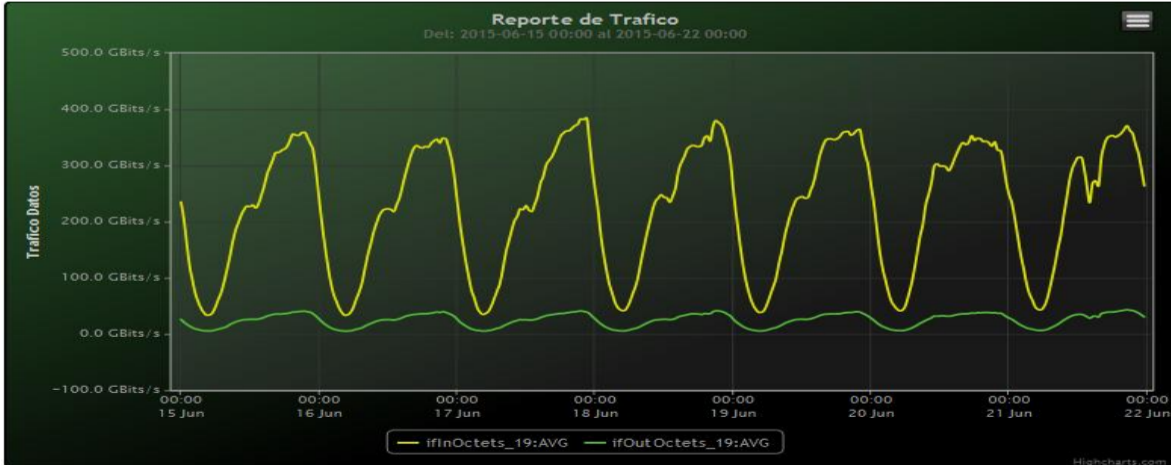

Speed:

Period : 06/08/2015 00:00 - 06/15/2015 00:00

SUMA:	ENTRADA	SALIDA
Minimo (Mbits/s):	33032.89	5460.46
Maximo (Mbits/s):	379375.77	43954.05
Promedio (Mbits/s):	219152.17	24783.12
Carga (Mbyte):	62729360.36	7203966.96

Speed:

Period : 06/15/2015 00:00 - 06/22/2015 00:00

SUMA:	ENTRADA	SALIDA
Minimo (Mbits/s):	33534.28	5464.78
Maximo (Mbits/s):	384980.1	43426.28
Promedio (Mbits/s):	224274.05	25038.89
Carga (Mbyte):	63903134.81	7243530.8

Speed:

Period : 06/22/2015 00:00 - 06/29/2015 00:00

SUMA:	ENTRADA	SALIDA
Minimo (Mbits/s):	33595.11	5289.89
Maximo (Mbits/s):	383312.83	42817.87
Promedio (Mbits/s):	227619.15	24939.21
Carga (Mbyte):	62721815.09	6906251.88