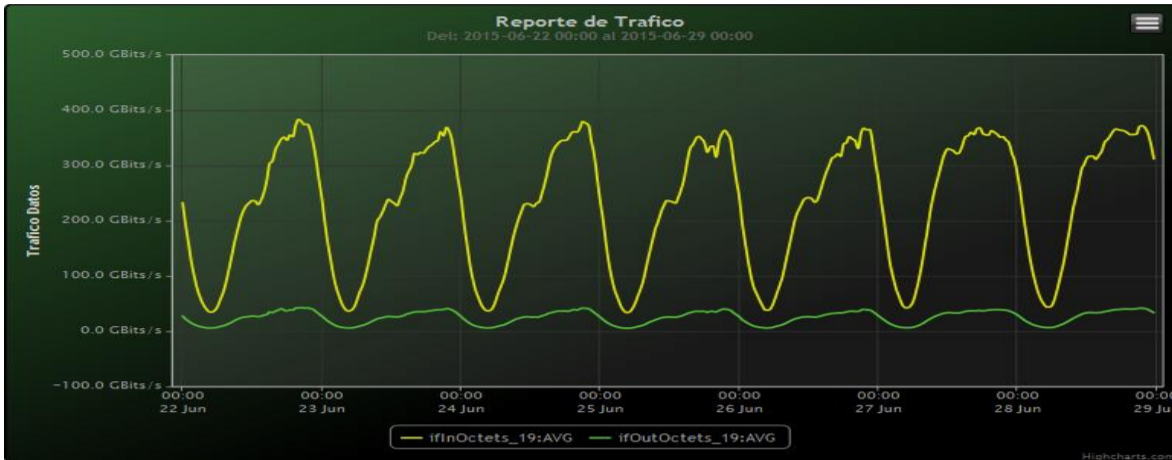

Speed:

Period : 06/15/2015 00:00 - 06/22/2015 00:00

SUMA:	ENTRADA	SALIDA
Minimo (Mbits/s):	33534.28	5464.78
Maximo (Mbits/s):	384980.1	43426.28
Promedio (Mbits/s):	224274.05	25038.89
Carga (Mbyte):	63903134.81	7243530.8

Speed:

Period : 06/22/2015 00:00 - 06/29/2015 00:00

SUMA:	ENTRADA	SALIDA
Minimo (Mbits/s):	33595.11	5289.89
Maximo (Mbits/s):	383312.83	42817.87
Promedio (Mbits/s):	227619.15	24939.21
Carga (Mbyte):	62721815.09	6906251.88