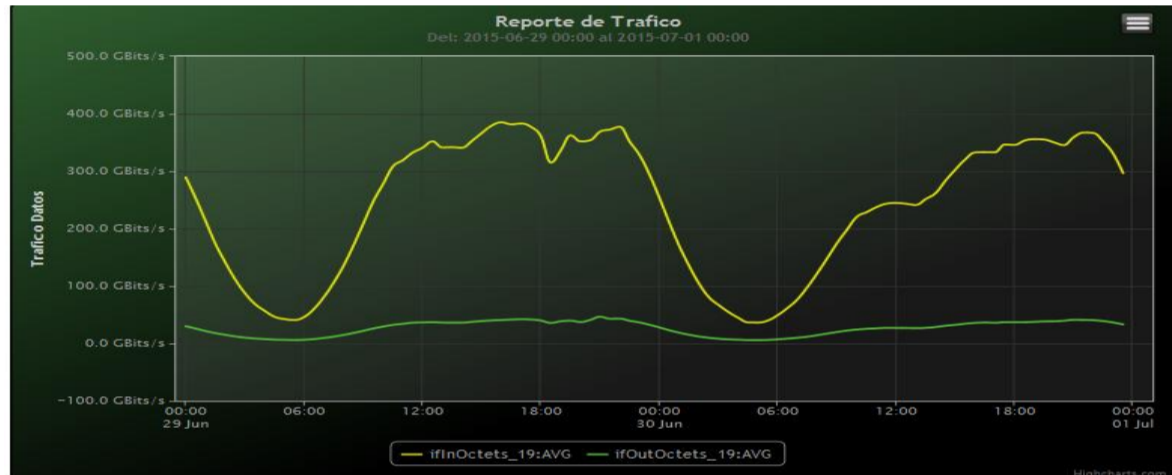

Speed:

Period : 06/22/2015 00:00 - 06/29/2015 00:00

SUMA:	ENTRADA	SALIDA
Minimo (Mbits/s):	33595.11	5289.89
Maximo (Mbits/s):	383312.83	42817.87
Promedio (Mbits/s):	227619.15	24939.21
Carga (Mbyte):	62721815.09	6906251.88

Speed:

Period : 06/29/2015 00:00 - 07/01/2015 00:00

SUMA:	ENTRADA	SALIDA
Minimo (Mbits/s):	36403.9	5802.04
Maximo (Mbits/s):	385239.16	46550.97
Promedio (Mbits/s):	240629.91	26608.39
Carga (Mbyte):	63563223.15	7173238.33