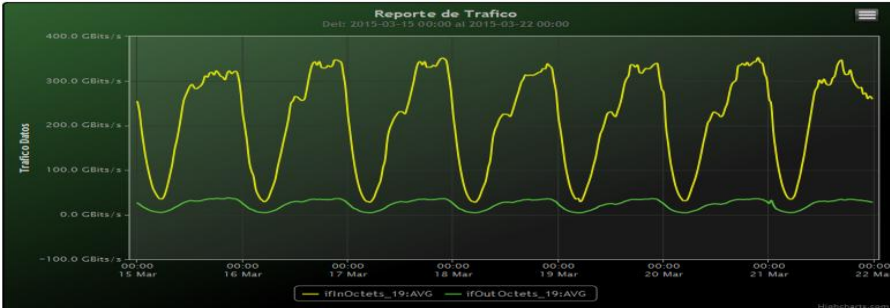

Period : 03/08/2015 00:00 - 03/15/2015 00:00

Speed:

SUMA:	ENTRADA	SALIDA
Minimo (Mbits/s):	27981.83	4777.65
Maximo (Mbits/s):	360738.77	36296.34
Promedio (Mbits/s):	205140.81	23367.14
Carga (Mbyte):	58050649.69	5925815.43

Period : 03/15/2015 00:00 - 03/22/2015 00:00

Speed:

SUMA:	ENTRADA	SALIDA
Minimo (Mbits/s):	28108.62	4764.86
Maximo (Mbits/s):	352338.02	38043.02

Promedio (Mbits/s):	213422.88	23426.43
Carga (Mbyte):	57241649.95	6097685.84