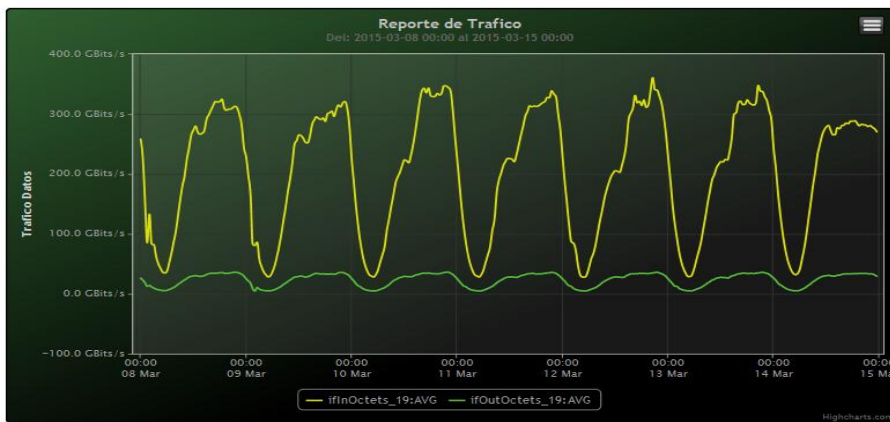

TOE: Enlaces Internacionales

Speed:

Period : 03/01/2015 00:00 - 03/08/2015 00:00

SUMA:	ENTRADA	SALIDA
Minimo (Mbits/s):	28003.89	2009.59
Maximo (Mbits/s):	337185.2	36465.89
Promedio (Mbits/s):	208804.8	22845.81
Carga (Mbyte):	55499556.88	6062553.58

Period : 03/08/2015 00:00 - 03/15/2015 00:00

Speed:

SUMA:	ENTRADA	SALIDA
Minimo (Mbits/s):	27981.83	4777.65
Maximo (Mbits/s):	360738.77	36296.34
Promedio (Mbits/s):	205140.81	23367.14
Carga (Mbyte):	58050649.69	5925815.43

Period : 03/15/2015 00:00 - 03/22/2015 00:00

Speed:

SUMA:	ENTRADA	SALIDA
Minimo (Mbits/s):	28108.62	4764.86
Maximo (Mbits/s):	352338.02	38043.02

Promedio (Mbits/s):	213422.88	23426.43
Carga (Mbyte):	57241649.95	6097685.84

Speed:

Period : 03/29/2015 00:00 - 04/01/2015 00:00

SUMA:	ENTRADA	SALIDA
Minimo (Mbits/s):	29021.68	4771.71
Maximo (Mbits/s):	369216.06	38402.88
Promedio (Mbits/s):	207522.12	23306.5
Carga (Mbyte):	55691905.79	6239283.09