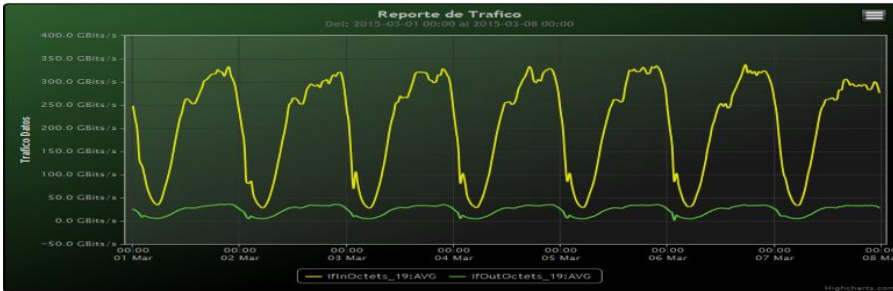

TOE: Enlaces Internacionales

Speed:

Period : 03/01/2015 00:00 - 03/08/2015 00:00

SUMA:	ENTRADA	SALIDA
Minimo (Mbits/s):	28003.89	2009.59
Maximo (Mbits/s):	337185.2	36465.89
Promedio (Mbits/s):	208804.8	22845.81
Carga (Mbyte):	55499556.88	6062553.58

Period : 03/08/2015 00:00 - 03/15/2015 00:00

Speed:

SUMA:	ENTRADA	SALIDA
Minimo (Mbits/s):	27981.83	4777.65
Maximo (Mbits/s):	360738.77	36296.34
Promedio (Mbits/s):	205140.81	23367.14
Carga (Mbyte):	58050649.69	5925815.43

Period : 03/15/2015 00:00 - 03/22/2015 00:00

Speed:

SUMA:	ENTRADA	SALIDA
Minimo (Mbits/s):	28108.62	4764.86
Maximo (Mbits/s):	352338.02	38043.02

Promedio (Mbits/s):	213422.88	23426.43
Carga (Mbyte):	57241649.95	6097685.84

Speed:

Period : 03/22/2015 00:00 - 03/29/2015 00:00

SUMA:	ENTRADA	SALIDA
Minimo (Mbits/s):	28298.15	4764.86
Maximo (Mbits/s):	369216.04	38402.88
Promedio (Mbits/s):	212145.16	22972.18
Carga (Mbyte):	57241653.13	6107971.52