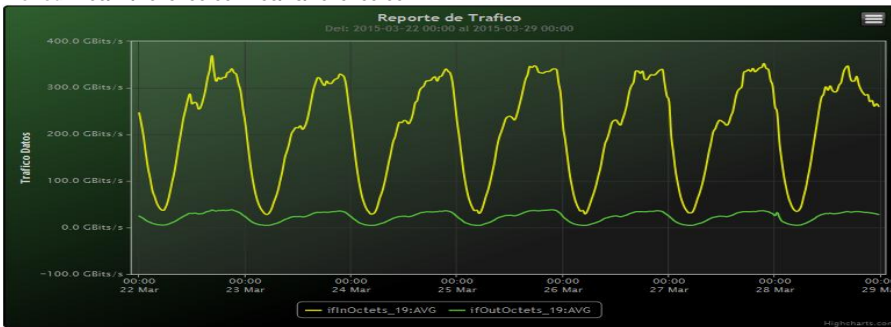

Period : 03/15/2015 00:00 - 03/22/2015 00:00

Speed:

SUMA:	ENTRADA	SALIDA
Minimo (Mbits/s):	28108.62	4764.86
Maximo (Mbits/s):	352338.02	38043.02

Promedio (Mbits/s):	213422.88	23426.43
Carga (Mbyte):	57241649.95	6097685.84

Speed:

Period : 03/22/2015 00:00 - 03/29/2015 00:00

SUMA:	ENTRADA	SALIDA
Minimo (Mbits/s):	28298.15	4764.86
Maximo (Mbits/s):	369216.04	38402.88
Promedio (Mbits/s):	212145.16	22972.18
Carga (Mbyte):	57241653.13	6107971.52