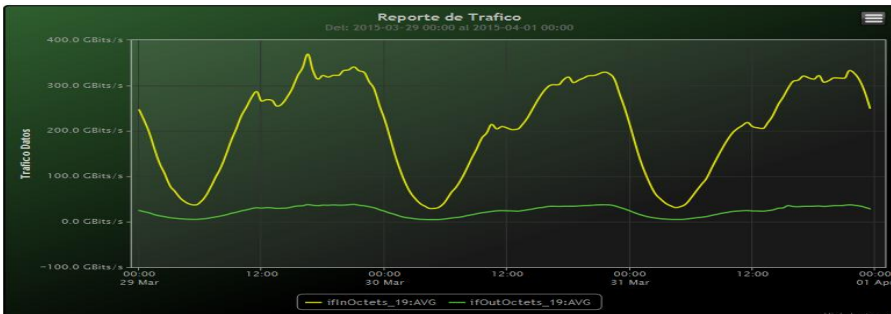

Speed:

Period : 03/22/2015 00:00 - 03/29/2015 00:00

SUMA:	ENTRADA	SALIDA
Minimo (Mbits/s):	28298.15	4764.86
Maximo (Mbits/s):	369216.04	38402.88
Promedio (Mbits/s):	212145.16	22972.18
Carga (Mbyte):	57241653.13	6107971.52

Speed:

Period : 03/29/2015 00:00 - 04/01/2015 00:00

SUMA:	ENTRADA	SALIDA
Minimo (Mbits/s):	29021.68	4771.71
Maximo (Mbits/s):	369216.06	38402.88
Promedio (Mbits/s):	207522.12	23306.5
Carga (Mbyte):	55691905.79	6239283.09