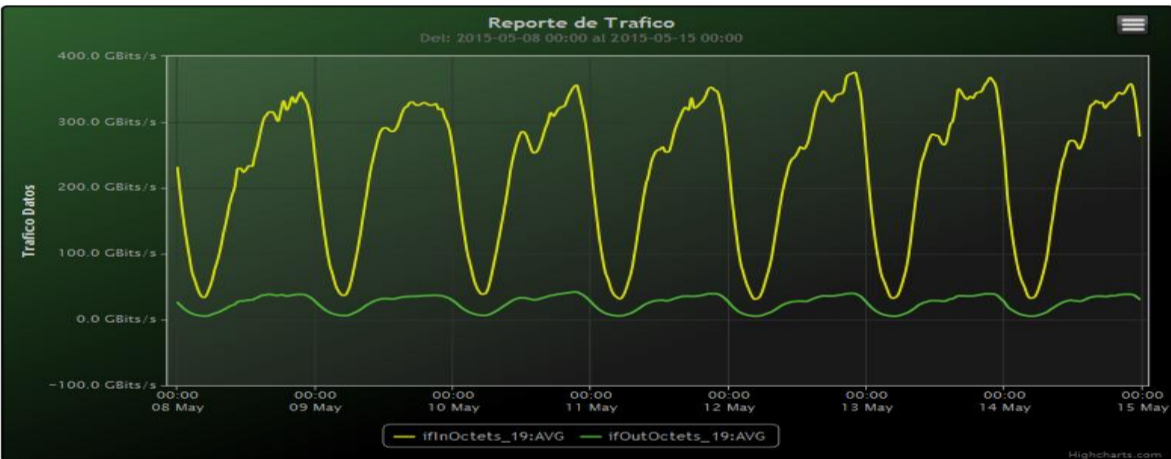

TOE: Enlaces Internacionales

Speed:

Period : 05/01/2015 00:00 - 05/08/2015 00:00

SUMA:	ENTRADA	SALIDA
Minimo (Mbits/s):	30855.53	5230.19
Maximo (Mbits/s):	375771.72	42823.01
Promedio (Mbits/s):	219023.76	24767.61
Carga (Mbyte):	60402391.13	6777840.37

Speed:

Period : 05/08/2015 00:00 - 05/15/2015 00:00

SUMA:	ENTRADA	SALIDA
Minimo (Mbits/s):	31244.31	5349.91
Maximo (Mbits/s):	375279.12	41941.98
Promedio (Mbits/s):	222628.21	25236.24
Carga (Mbyte):	62689783.53	7077454.39

Speed:

Period : 05/15/2015 00:00 - 05/22/2015 00:00

SUMA:	ENTRADA	SALIDA
Minimo (Mbits/s):	32709.26	5328.7
Maximo (Mbits/s):	356734.97	40946.88
Promedio (Mbits/s):	217533.8	24501.7
Carga (Mbyte):	59163297.96	6883514.44

Speed:

Period : 05/22/2015 00:00 - 05/29/2015 00:00

SUMA:	ENTRADA	SALIDA
Minimo (Mbits/s):	31707.37	5192.79
Maximo (Mbits/s):	358011.41	41020.65
Promedio (Mbits/s):	213540.44	24031.19
Carga (Mbyte):	59161795.47	6838875.92