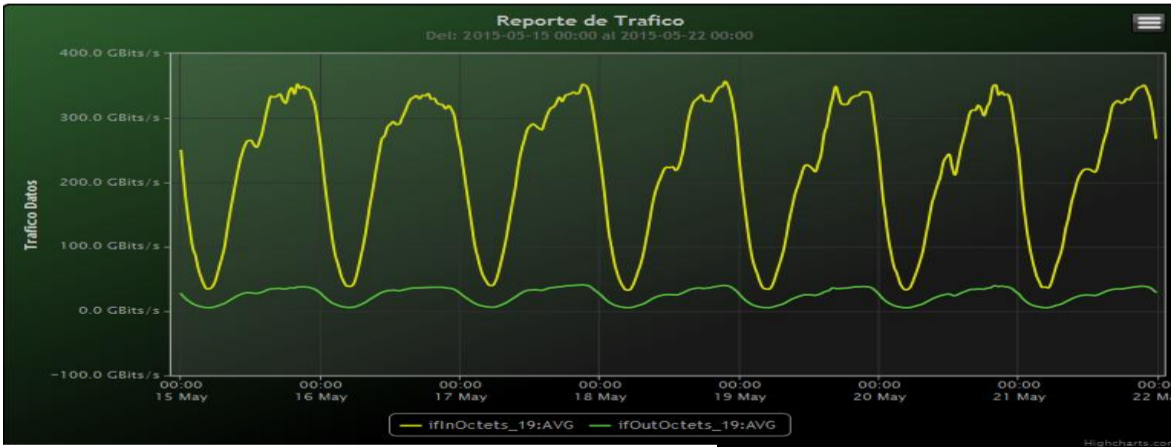

Speed:

Period : 05/08/2015 00:00 - 05/15/2015 00:00

SUMA:	ENTRADA	SALIDA
Minimo (Mbits/s):	31244.31	5349.91
Maximo (Mbits/s):	375279.12	41941.98
Promedio (Mbits/s):	222628.21	25236.24
Carga (Mbyte):	62689783.53	7077454.39

Speed:

Period : 05/15/2015 00:00 - 05/22/2015 00:00

SUMA:	ENTRADA	SALIDA
Minimo (Mbits/s):	32709.26	5328.7
Maximo (Mbits/s):	356734.97	40946.88
Promedio (Mbits/s):	217533.8	24501.7
Carga (Mbyte):	59163297.96	6883514.44