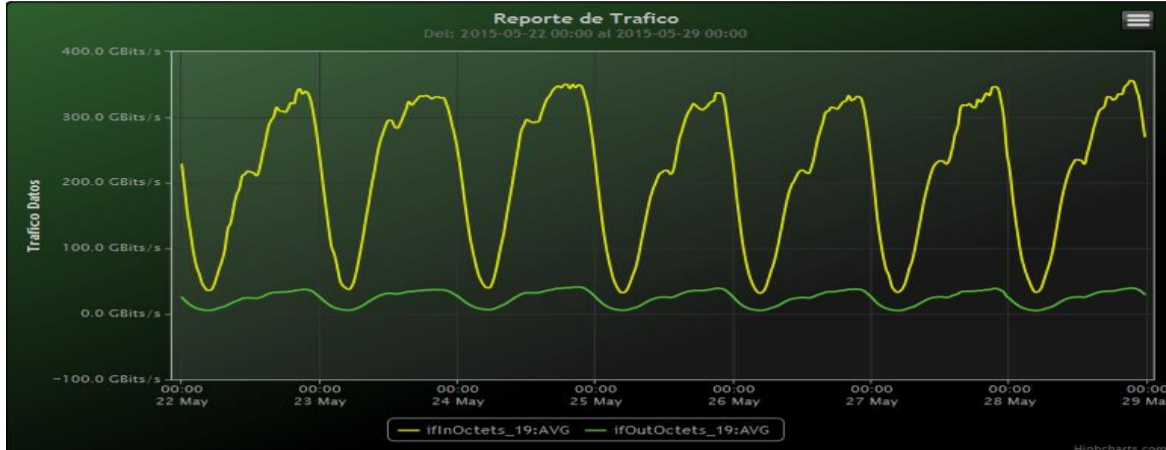

Speed:

Period : 05/15/2015 00:00 - 05/22/2015 00:00

SUMA:	ENTRADA	SALIDA
Minimo (Mbits/s):	32709.26	5328.7
Maximo (Mbits/s):	356734.97	40946.88
Promedio (Mbits/s):	217533.8	24501.7
Carga (Mbyte):	59163297.96	6883514.44

Speed:

Period : 05/22/2015 00:00 - 05/29/2015 00:00

SUMA:	ENTRADA	SALIDA
Minimo (Mbits/s):	31707.37	5192.79
Maximo (Mbits/s):	358011.41	41020.65
Promedio (Mbits/s):	213540.44	24031.19
Carga (Mbyte):	59161795.47	6838875.92