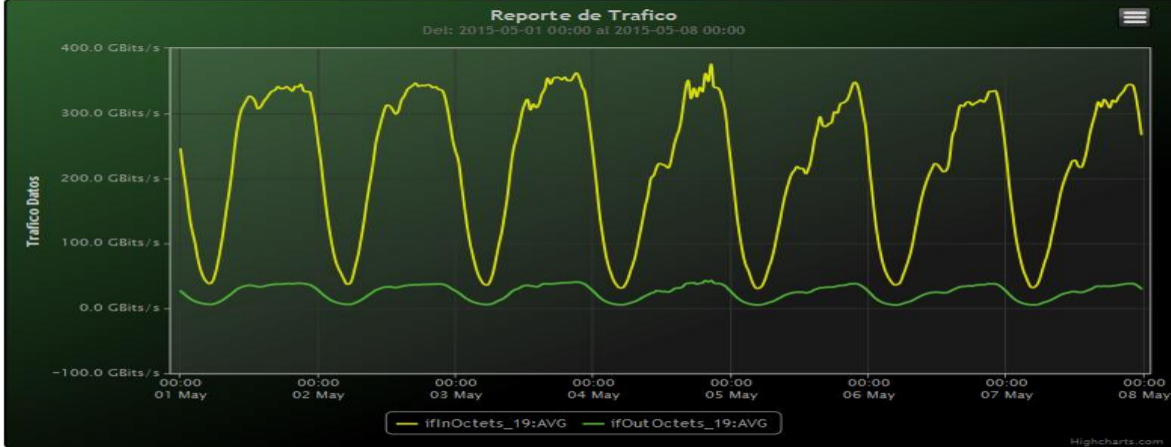

TOE: Enlaces Internacionales

Speed:

Period : 05/01/2015 00:00 - 05/08/2015 00:00

SUMA:	ENTRADA	SALIDA
Minimo (Mbits/s):	30855.53	5230.19
Maximo (Mbits/s):	375771.72	42823.01
Promedio (Mbits/s):	219023.76	24767.61
Carga (Mbyte):	60402391.13	6777840.37

Speed:

Period : 05/08/2015 00:00 - 05/15/2015 00:00

SUMA:	ENTRADA	SALIDA
Minimo (Mbits/s):	31244.31	5349.91
Maximo (Mbits/s):	375279.12	41941.98
Promedio (Mbits/s):	222628.21	25236.24
Carga (Mbyte):	62689783.53	7077454.39

Speed:

Period : 05/15/2015 00:00 - 05/22/2015 00:00

SUMA:	ENTRADA	SALIDA
Minimo (Mbits/s):	32709.26	5328.7
Maximo (Mbits/s):	356734.97	40946.88
Promedio (Mbits/s):	217533.8	24501.7
Carga (Mbyte):	59163297.96	6883514.44