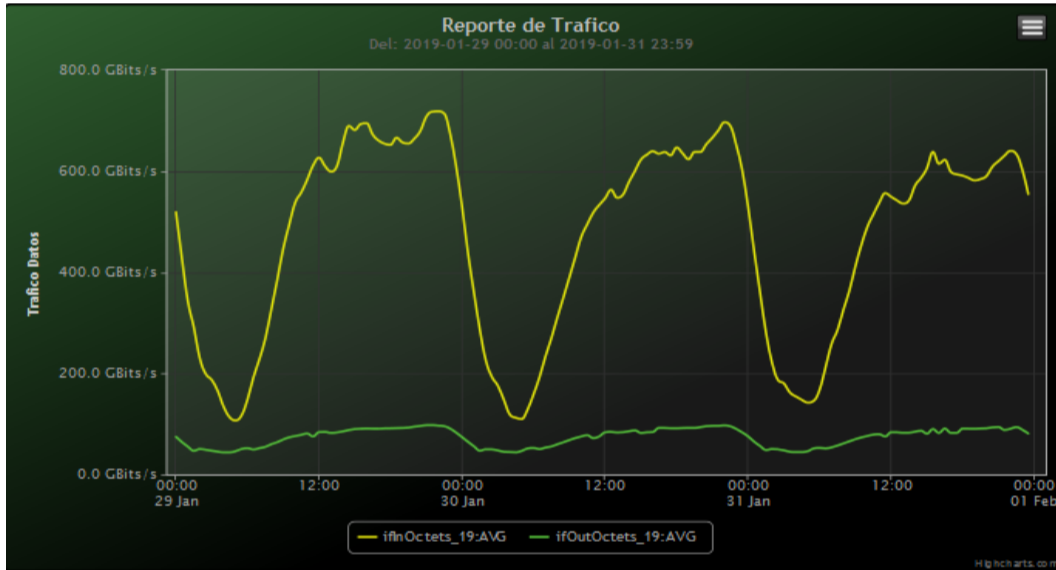

Speed:

Period : 12/15/2018 00:00 - 12/22/2018 00:00

SUMA:	ENTRADA	SALIDA
Minimo (Mbits/s):	104821.03	39085.31
Maximo (Mbits/s):	738477.09	102217.77
Promedio (Mbits/s):	482590.07	72784.31
Carga (Mbyte):	122987989.35	17017687.15

Speed:

Period : 12/22/2018 00:00 - 12/29/2018 00:00

SUMA:	ENTRADA	SALIDA
Minimo (Mbits/s):	93960.67	43021.17
Maximo (Mbits/s):	718497.08	100322.43
Promedio (Mbits/s):	454949.8	72574.55
Carga (Mbyte):	119350233.55	16474827.5

Speed:

Period : 12/29/2018 00:00 - 01/01/2019 00:00

SUMA:	ENTRADA	SALIDA
Minimo (Mbits/s):	106860.77	43455.51
Maximo (Mbits/s):	718645.16	97543.06
Promedio (Mbits/s):	469015.38	73644.23
Carga (Mbyte):	119567640.68	16298499.27