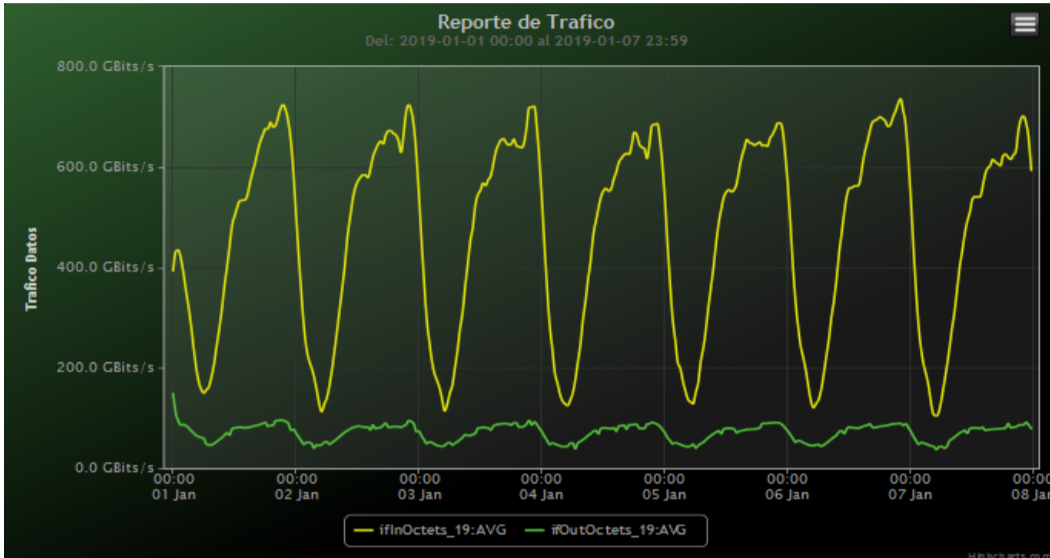

TOE: Enlaces Internacionales

Speed:

Period : 12/01/2018 00:00 - 12/08/2018 00:00

SUMA:	ENTRADA	SALIDA
Minimo (Mbits/s):	104333.62	37146.1
Maximo (Mbits/s):	735803.42	148895.11
Promedio (Mbits/s):	464322.52	70909.03
Carga (Mbyte):	122139301.91	22910263.08

Speed:

Period : 12/08/2018 00:00 - 12/15/2018 00:00

SUMA:	ENTRADA	SALIDA
Minimo (Mbits/s):	101277.37	34717.72
Maximo (Mbits/s):	758997.79	99468.51
Promedio (Mbits/s):	477530.05	71078.78
Carga (Mbyte):	126075566.45	16666993.54

Speed:

Period : 12/15/2018 00:00 - 12/22/2018 00:00

SUMA:	ENTRADA	SALIDA
Minimo (Mbits/s):	104821.03	39085.31
Maximo (Mbits/s):	738477.09	102217.77
Promedio (Mbits/s):	482590.07	72784.31
Carga (Mbyte):	122987989.35	17017687.15

Speed:

Period : 12/22/2018 00:00 - 12/29/2018 00:00

SUMA:	ENTRADA	SALIDA
Minimo (Mbits/s):	93960.67	43021.17
Maximo (Mbits/s):	718497.08	100322.43
Promedio (Mbits/s):	454949.8	72574.55
Carga (Mbyte):	119350233.55	16474827.5