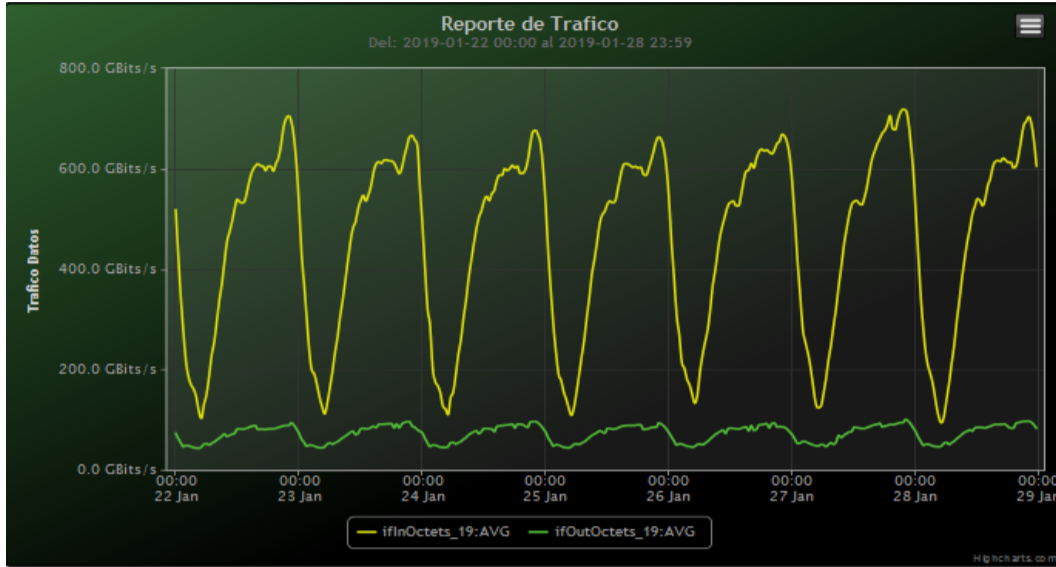

Speed:

Period : 12/15/2018 00:00 - 12/22/2018 00:00

SUMA:	ENTRADA	SALIDA
Minimo (Mbits/s):	104821.03	39085.31
Maximo (Mbits/s):	738477.09	102217.77
Promedio (Mbits/s):	482590.07	72784.31
Carga (Mbyte):	122987989.35	17017687.15

Speed:

Period : 12/22/2018 00:00 - 12/29/2018 00:00

SUMA:	ENTRADA	SALIDA
Minimo (Mbits/s):	93960.67	43021.17
Maximo (Mbits/s):	718497.08	100322.43
Promedio (Mbits/s):	454949.8	72574.55
Carga (Mbyte):	119350233.55	16474827.5