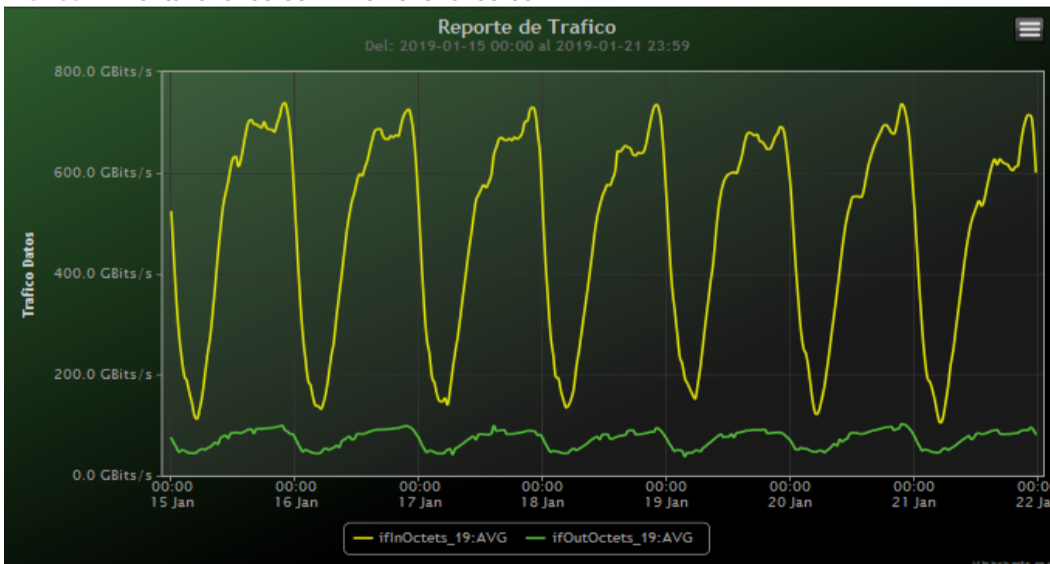

TOE: Enlaces Internacionales

Speed:

Period : 12/01/2018 00:00 - 12/08/2018 00:00

SUMA:	ENTRADA	SALIDA
Minimo (Mbits/s):	104333.62	37146.1
Maximo (Mbits/s):	735803.42	148895.11
Promedio (Mbits/s):	464322.52	70909.03
Carga (Mbyte):	122139301.91	22910263.08

Speed:

Period : 12/08/2018 00:00 - 12/15/2018 00:00

SUMA:	ENTRADA	SALIDA
Minimo (Mbits/s):	101277.37	34717.72
Maximo (Mbits/s):	758997.79	99468.51
Promedio (Mbits/s):	477530.05	71078.78
Carga (Mbyte):	126075566.45	16666993.54

Speed:

Period : 12/15/2018 00:00 - 12/22/2018 00:00

SUMA:	ENTRADA	SALIDA
Minimo (Mbits/s):	104821.03	39085.31
Maximo (Mbits/s):	738477.09	102217.77
Promedio (Mbits/s):	482590.07	72784.31
Carga (Mbyte):	122987989.35	17017687.15

Speed:

Period : 12/22/2018 00:00 - 12/29/2018 00:00

SUMA:	ENTRADA	SALIDA
Minimo (Mbits/s):	93960.67	43021.17
Maximo (Mbits/s):	718497.08	100322.43
Promedio (Mbits/s):	454949.8	72574.55
Carga (Mbyte):	119350233.55	16474827.5