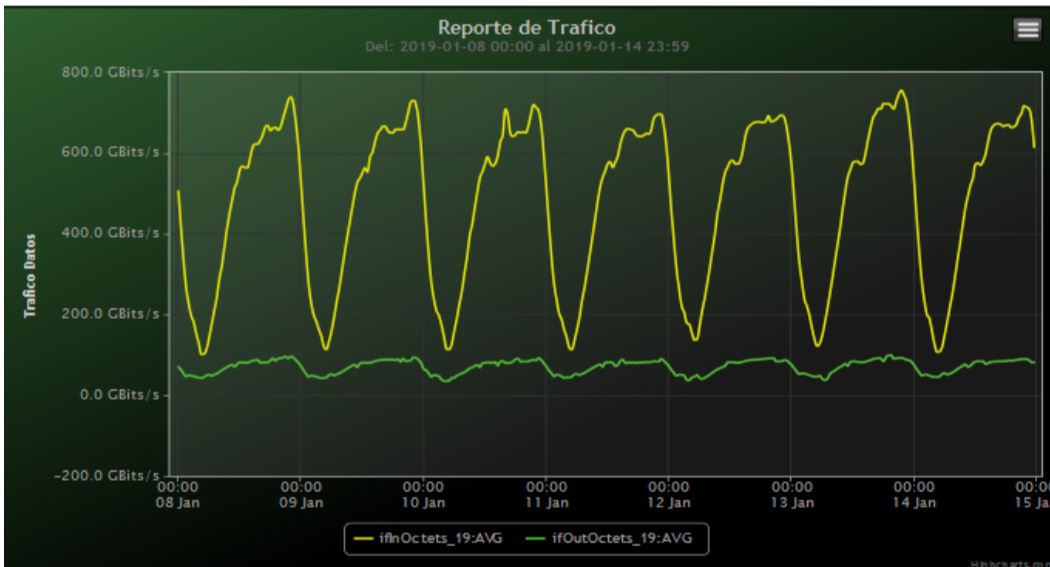

TOE: Enlaces Internacionales

Speed:

Period : 12/01/2018 00:00 - 12/08/2018 00:00

SUMA:	ENTRADA	SALIDA
Minimo (Mbits/s):	104333.62	37146.1
Maximo (Mbits/s):	735803.42	148895.11
Promedio (Mbits/s):	464322.52	70909.03
Carga (Mbyte):	122139301.91	22910263.08

Speed:

Period : 12/08/2018 00:00 - 12/15/2018 00:00

SUMA:	ENTRADA	SALIDA
Minimo (Mbits/s):	101277.37	34717.72
Maximo (Mbits/s):	758997.79	99468.51
Promedio (Mbits/s):	477530.05	71078.78
Carga (Mbyte):	126075566.45	16666993.54

Speed:

Period : 12/15/2018 00:00 - 12/22/2018 00:00

SUMA:	ENTRADA	SALIDA
Minimo (Mbits/s):	104821.03	39085.31
Maximo (Mbits/s):	738477.09	102217.77
Promedio (Mbits/s):	482590.07	72784.31
Carga (Mbyte):	122987989.35	17017687.15

Speed:

Period : 12/22/2018 00:00 - 12/29/2018 00:00

SUMA:	ENTRADA	SALIDA
Minimo (Mbits/s):	93960.67	43021.17
Maximo (Mbits/s):	718497.08	100322.43
Promedio (Mbits/s):	454949.8	72574.55
Carga (Mbyte):	119350233.55	16474827.5