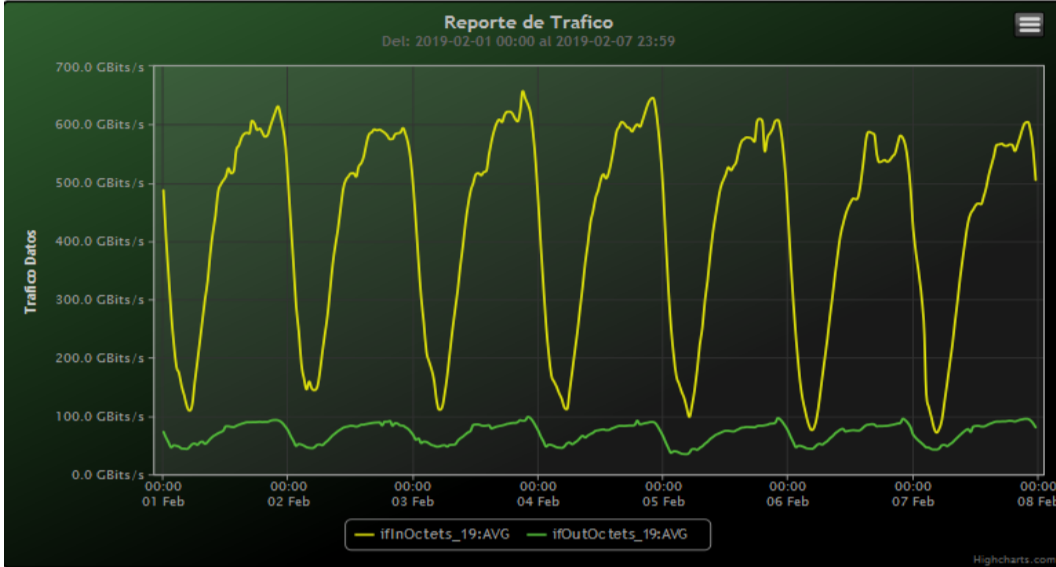

TOE: Enlaces Internacionales

Speed:

Period : 02/01/2018 00:00 - 02/08/2018 00:00

SUMA:	ENTRADA	SALIDA
Minimo (Mbits/s):	71888.74	34731.48
Maximo (Mbits/s):	657400.88	98703.28
Promedio (Mbits/s):	422300.58	71313.75
Carga (Mbyte):	108107447.16	16187737.16

Speed:

Period : 02/08/2018 00:00 - 02/15/2018 00:00

SUMA:	ENTRADA	SALIDA
Minimo (Mbits/s):	70908.13	37287.45
Maximo (Mbits/s):	594488.76	100501.19
Promedio (Mbits/s):	388201.4	71728.39
Carga (Mbyte):	89025182.53	16736046.18

Speed:

Period : 02/15/2018 00:00 - 02/22/2018 00:00

SUMA:	ENTRADA	SALIDA
Minimo (Mbits/s):	70030.17	41237.99
Maximo (Mbits/s):	616718.73	103283.04
Promedio (Mbits/s):	389782.01	74287.69
Carga (Mbyte):	102658089.08	17327997.07

Speed:

Period : 02/22/2018 00:00 - 02/28/2018 00:00

SUMA:	ENTRADA	SALIDA
Minimo (Mbits/s):	73528.35	39571.63
Maximo (Mbits/s):	600785.69	103214.2
Promedio (Mbits/s):	396027.31	74930.15
Carga (Mbyte):	99780885.42	17311708.51