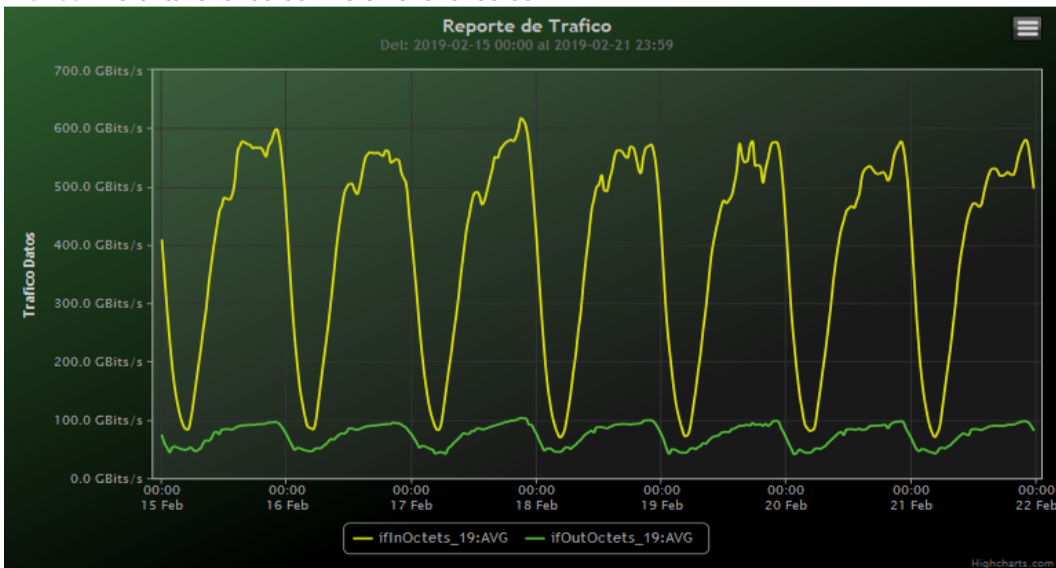

TOE: Enlaces Internacionales

Speed:

Period : 02/01/2018 00:00 - 02/08/2018 00:00

SUMA:	ENTRADA	SALIDA
Minimo (Mbits/s):	71888.74	34731.48
Maximo (Mbits/s):	657400.88	98703.28
Promedio (Mbits/s):	422300.58	71313.75
Carga (Mbyte):	108107447.16	16187737.16

Speed:

Period : 02/08/2018 00:00 - 02/15/2018 00:00

SUMA:	ENTRADA	SALIDA
Minimo (Mbits/s):	70908.13	37287.45
Maximo (Mbits/s):	594488.76	100501.19
Promedio (Mbits/s):	388201.4	71728.39
Carga (Mbyte):	89025182.53	16736046.18

Speed:

Period : 02/15/2018 00:00 - 02/22/2018 00:00

SUMA:	ENTRADA	SALIDA
Minimo (Mbits/s):	70030.17	41237.99
Maximo (Mbits/s):	616718.73	103283.04
Promedio (Mbits/s):	389782.01	74287.69
Carga (Mbyte):	102658089.08	17327997.07

Speed:

Period : 02/22/2018 00:00 - 02/28/2018 00:00

SUMA:	ENTRADA	SALIDA
Minimo (Mbits/s):	73528.35	39571.63
Maximo (Mbits/s):	600785.69	103214.2
Promedio (Mbits/s):	396027.31	74930.15
Carga (Mbyte):	99780885.42	17311708.51