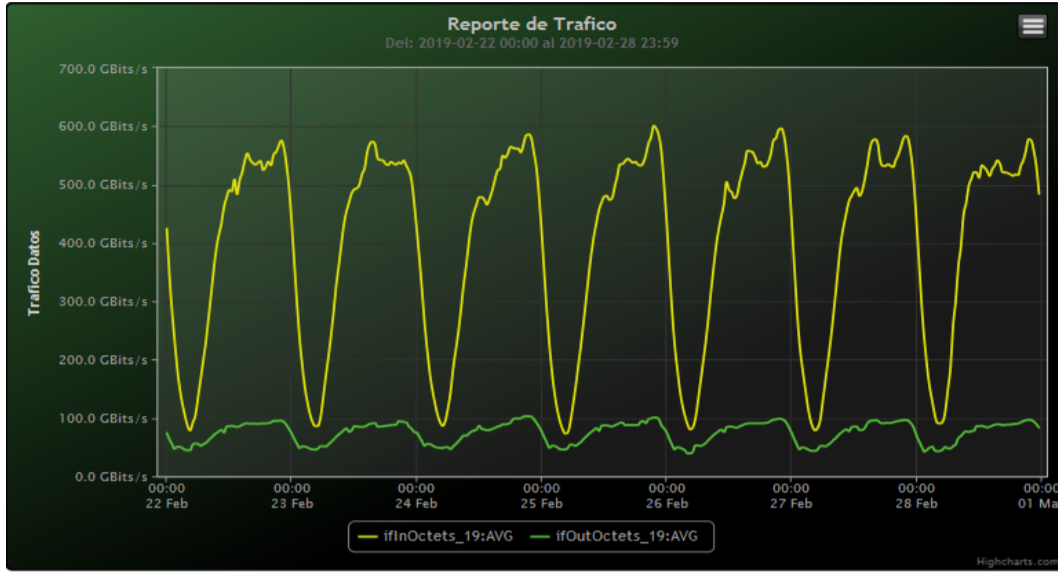

Speed:

Period : 02/08/2018 00:00 - 02/15/2018 00:00

SUMA:	ENTRADA	SALIDA
Minimo (Mbits/s):	70908.13	37287.45
Maximo (Mbits/s):	594488.76	100501.19
Promedio (Mbits/s):	388201.4	71728.39
Carga (Mbyte):	89025182.53	16736046.18

Speed:

Period : 02/15/2018 00:00 - 02/22/2018 00:00

SUMA:	ENTRADA	SALIDA
Minimo (Mbits/s):	70030.17	41237.99
Maximo (Mbits/s):	616718.73	103283.04
Promedio (Mbits/s):	389782.01	74287.69
Carga (Mbyte):	102658089.08	17327997.07

Speed:

Period : 02/22/2018 00:00 - 02/28/2018 00:00

SUMA:	ENTRADA	SALIDA
Minimo (Mbits/s):	73528.35	39571.63
Maximo (Mbits/s):	600785.69	103214.2
Promedio (Mbits/s):	396027.31	74930.15
Carga (Mbyte):	99780885.42	17311708.51