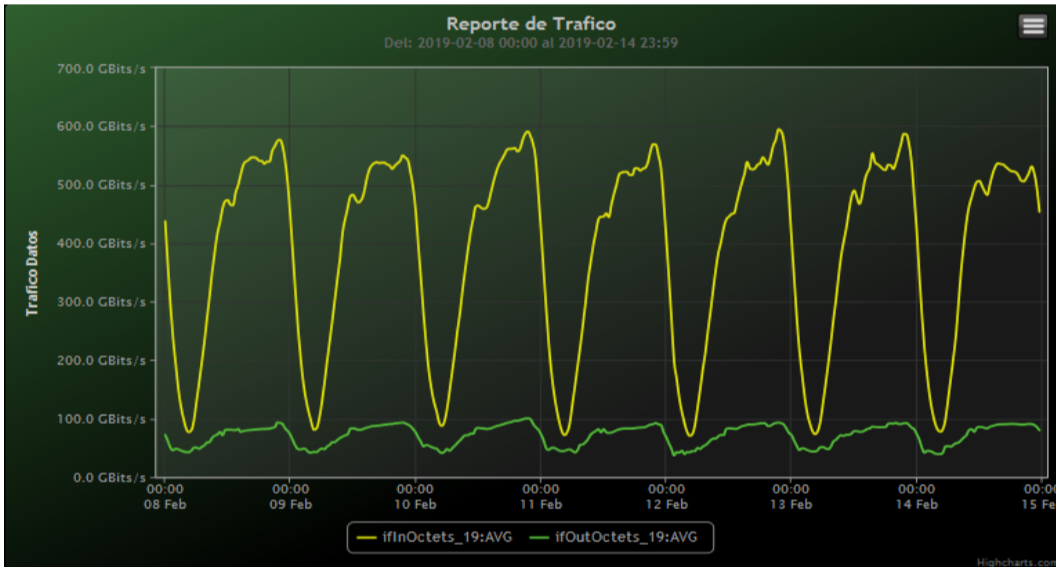

TOE: Enlaces Internacionales

Speed:

Period : 02/01/2018 00:00 - 02/08/2018 00:00

SUMA:	ENTRADA	SALIDA
Minimo (Mbits/s):	71888.74	34731.48
Maximo (Mbits/s):	657400.88	98703.28
Promedio (Mbits/s):	422300.58	71313.75
Carga (Mbyte):	108107447.16	16187737.16

Speed:

Period : 02/08/2018 00:00 - 02/15/2018 00:00

SUMA:	ENTRADA	SALIDA
Minimo (Mbits/s):	70908.13	37287.45
Maximo (Mbits/s):	594488.76	100501.19
Promedio (Mbits/s):	388201.4	71728.39
Carga (Mbyte):	89025182.53	16736046.18

Speed:

Period : 02/15/2018 00:00 - 02/22/2018 00:00

SUMA:	ENTRADA	SALIDA
Minimo (Mbits/s):	70030.17	41237.99
Maximo (Mbits/s):	616718.73	103283.04
Promedio (Mbits/s):	389782.01	74287.69
Carga (Mbyte):	102658089.08	17327997.07

Speed:

Period : 02/22/2018 00:00 - 02/28/2018 00:00

SUMA:	ENTRADA	SALIDA
Minimo (Mbits/s):	73528.35	39571.63
Maximo (Mbits/s):	600785.69	103214.2
Promedio (Mbits/s):	396027.31	74930.15
Carga (Mbyte):	99780885.42	17311708.51