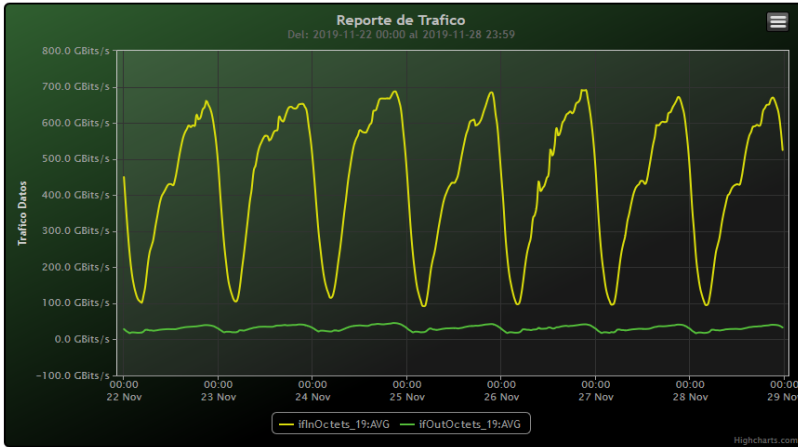

Speed:

Period: 11/15/2019 00:00 - 11/22/2019 00:00

SUMA:	ENTRADA	SALIDA
Mínimo (Mbits/s):	87384.78	16938.36
Máximo (Mbits/s):	691221.83	44197.35
Promedio (Mbits/s):	425781.07	30447.73
Carga (Mbyte):	116584744.67	7362363.4

Speed:

Period : 11/22/2019 00:00 - 11/28/2019 00:00

SUMA:	ENTRADA	SALIDA
Minimo (Mbits/s):	92109.19	17066.17
Maximo (Mbits/s):	690708.02	45448.66
Promedio (Mbits/s):	438604.13	31162.15
Carga (Mbyte):	115468635.31	7594789.87