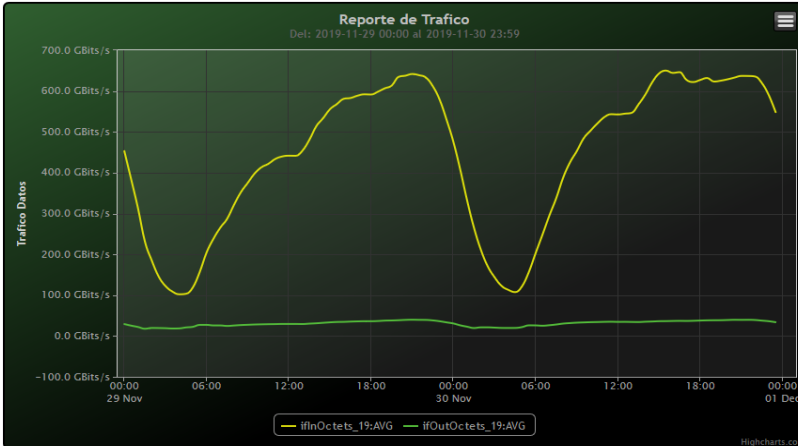

Speed:

Period: 11/15/2019 00:00 - 11/22/2019 00:00

SUMA:	ENTRADA	SALIDA
Mínimo (Mbits/s):	87384.78	16938.36
Máximo (Mbits/s):	691221.83	44197.35
Promedio (Mbits/s):	425781.07	30447.73
Carga (Mbyte):	116584744.67	7362363.4

Speed:

Period : 11/22/2019 00:00 - 11/28/2019 00:00

SUMA:	ENTRADA	SALIDA
Minimo (Mbits/s):	92109.19	17066.17
Maximo (Mbits/s):	690708.02	45448.66
Promedio (Mbits/s):	438604.13	31162.15
Carga (Mbyte):	115468635.31	7594789.87

Speed:

Period : 11/29/2019 00:00 - 12/01/2019 00:00

SUMA:	ENTRADA	SALIDA
Minimo (Mbits/s):	102217.44	17745.75
Maximo (Mbits/s):	850111.9	29883.75
Promedio (Mbits/s):	442428.19	30959.78
Carga (Mbyte):	108363039.96	6675345.22