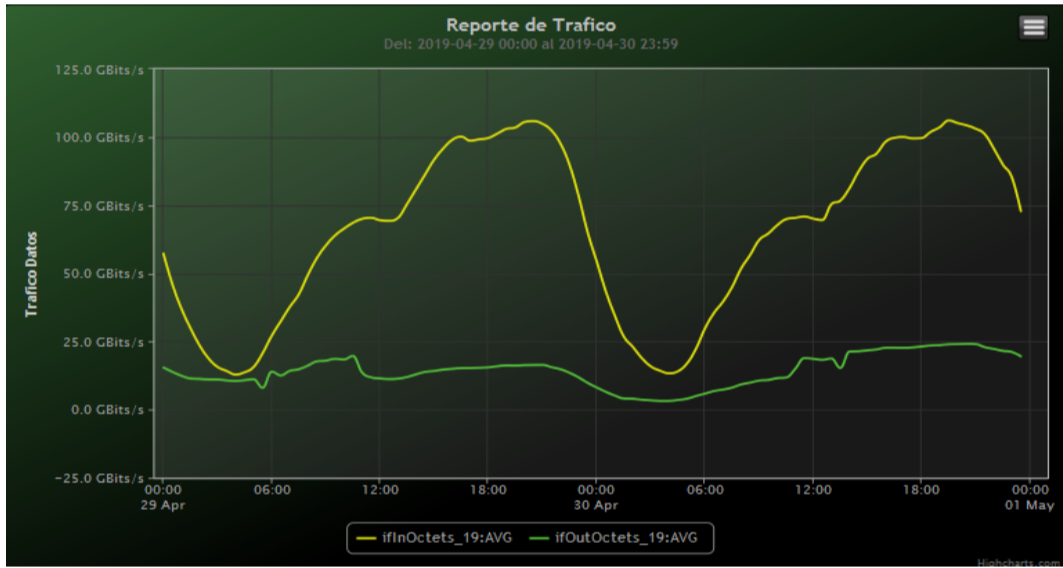

Speed:

Period : 04/22/2019 00:00 - 04/28/2019 00:00

SUMA:	ENTRADA	SALIDA
Minimo (Mbits/s):	12088.09	4357.65
Maximo (Mbits/s):	110550.54	24521.27
Promedio (Mbits/s):	66145.38	10032.7
Carga (Mbyte):	18251803.64	4085180.91

Speed:

Period : 04/29/2019 00:00 - 05/01/2019 00:00

SUMA:	ENTRADA	SALIDA
Minimo (Mbits/s):	12887.36	3232.7
Maximo (Mbits/s):	100118.64	24153.96
Promedio (Mbits/s):	66820.75	14308.7
Carga (Mbyte):	17593150.03	4020719.75