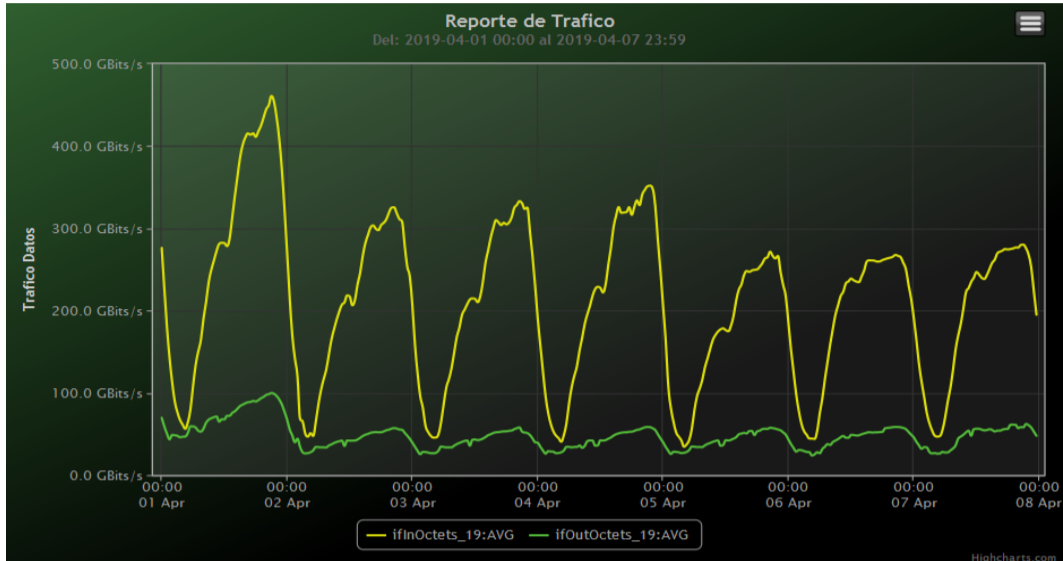

TOE: Enlaces Internacionales

Speed:

Period : 04/01/2019 00:00 - 04/08/2019 00:00

SUMA:	ENTRADA	SALIDA
Minimo (Mbits/s):	34579.58	23882
Maximo (Mbits/s):	461003.14	99766.5
Promedio (Mbits/s):	209539.44	47685.32
Carga (Mbyte):	76387041.05	16645379.43

Speed:

Period : 04/08/2019 00:00 - 04/15/2019 00:00

SUMA:	ENTRADA	SALIDA
Minimo (Mbits/s):	11413.4	4198.65
Maximo (Mbits/s):	269376.93	59979.4
Promedio (Mbits/s):	92238.32	19480.34
Carga (Mbyte):	44961831.65	10000782.13

Speed:

Period : 04/15/2019 00:00 - 04/22/2019 00:00

SUMA:	ENTRADA	SALIDA
Minimo (Mbits/s):	11506.26	4569.46
Maximo (Mbits/s):	148913.32	13920
Promedio (Mbits/s):	61222.79	9567.96
Carga (Mbyte):	24518327.14	2338492.47

Speed:

Period : 04/22/2019 00:00 - 04/28/2019 00:00

SUMA:	ENTRADA	SALIDA
Minimo (Mbits/s):	12088.09	4357.65
Maximo (Mbits/s):	110550.54	24521.27
Promedio (Mbits/s):	66145.38	10032.7
Carga (Mbyte):	18251803.64	4085180.91