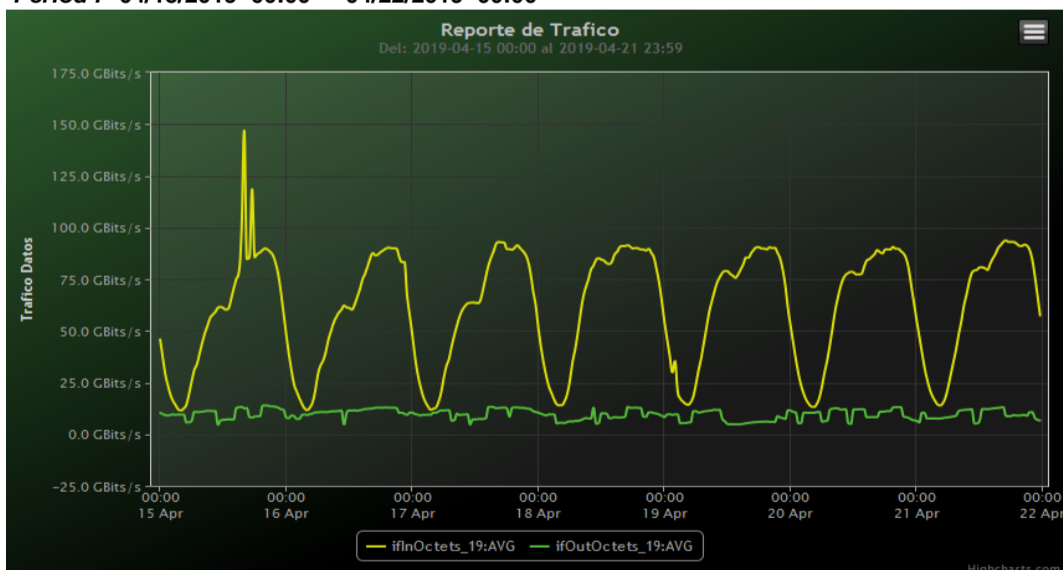

TOE: Enlaces Internacionales

Speed:

Period : 04/01/2019 00:00 - 04/08/2019 00:00

SUMA:	ENTRADA	SALIDA
Minimo (Mbits/s):	34579.58	23882
Maximo (Mbits/s):	461003.14	99766.5
Promedio (Mbits/s):	209539.44	47685.32
Carga (Mbyte):	76387041.05	16645379.43

Speed:

Period : 04/08/2019 00:00 - 04/15/2019 00:00

SUMA:	ENTRADA	SALIDA
Minimo (Mbits/s):	11413.4	4198.65
Maximo (Mbits/s):	269376.93	59979.4
Promedio (Mbits/s):	92238.32	19480.34
Carga (Mbyte):	44961831.65	10000782.13

Speed:

Period : 04/15/2019 00:00 - 04/22/2019 00:00

SUMA:	ENTRADA	SALIDA
Minimo (Mbits/s):	11506.26	4569.46
Maximo (Mbits/s):	148913.32	13920
Promedio (Mbits/s):	61222.79	9567.96
Carga (Mbyte):	24518327.14	2338492.47

Speed:

Period : 04/22/2019 00:00 - 04/28/2019 00:00

SUMA:	ENTRADA	SALIDA
Minimo (Mbits/s):	12088.09	4357.65
Maximo (Mbits/s):	110550.54	24521.27
Promedio (Mbits/s):	66145.38	10032.7
Carga (Mbyte):	18251803.64	4085180.91