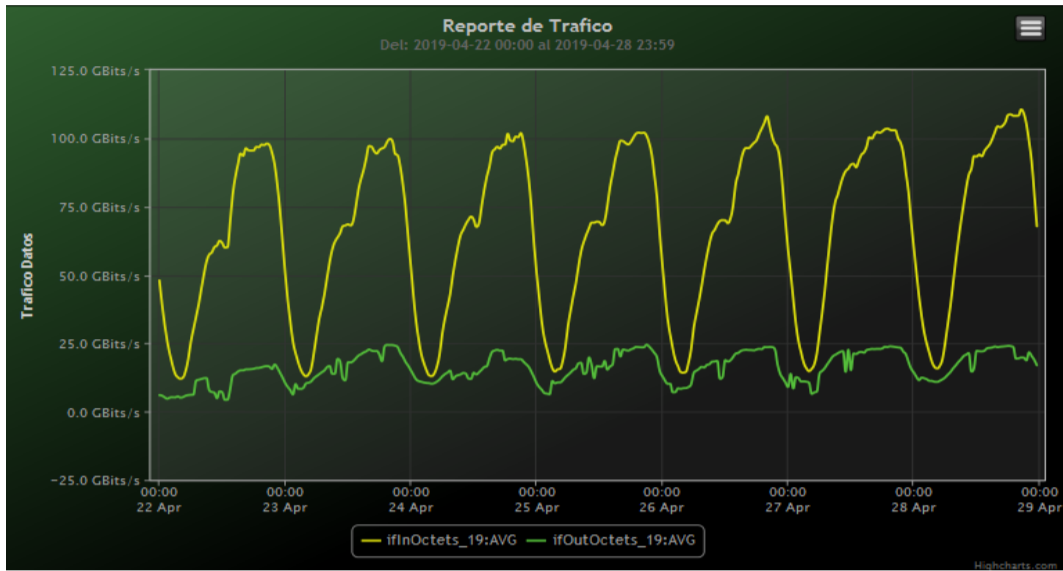

Speed:

Period : 04/15/2019 00:00 - 04/22/2019 00:00

SUMA:	ENTRADA	SALIDA
Minimo (Mbits/s):	11506.26	4569.46
Maximo (Mbits/s):	148913.32	13920
Promedio (Mbits/s):	61222.79	9567.96
Carga (Mbyte):	24518327.14	2338492.47

Speed:

Period : 04/22/2019 00:00 - 04/28/2019 00:00

SUMA:	ENTRADA	SALIDA
Minimo (Mbits/s):	12088.09	4357.65
Maximo (Mbits/s):	110550.54	24521.27
Promedio (Mbits/s):	66145.38	10032.7
Carga (Mbyte):	18251803.64	4085180.91