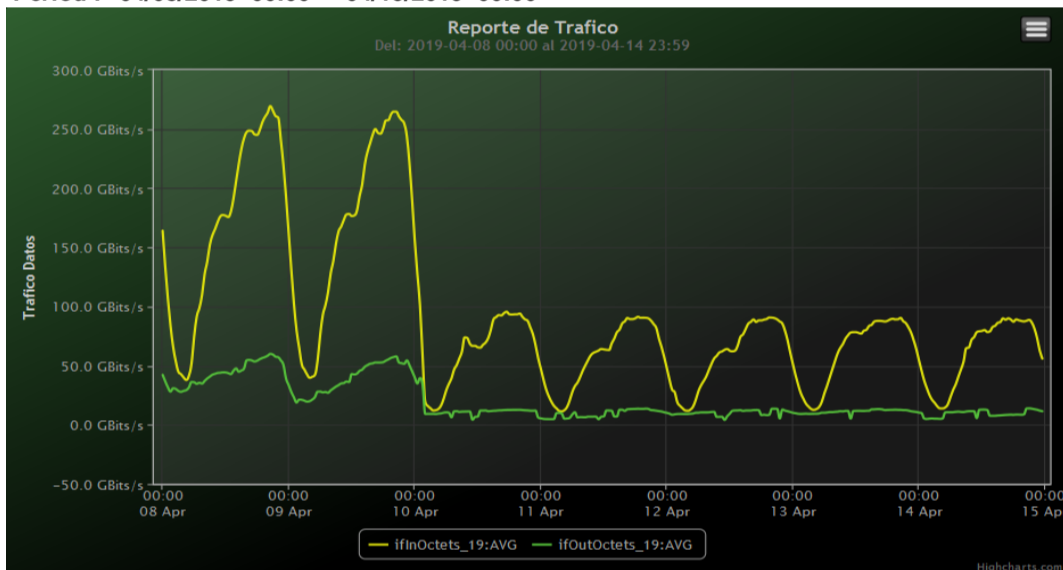

TOE: Enlaces Internacionales

Speed:

Period : 04/01/2019 00:00 - 04/08/2019 00:00

SUMA:	ENTRADA	SALIDA
Minimo (Mbits/s):	34579.58	23882
Maximo (Mbits/s):	461003.14	99766.5
Promedio (Mbits/s):	209539.44	47685.32
Carga (Mbyte):	76387041.05	16645379.43

Speed:

Period : 04/08/2019 00:00 - 04/15/2019 00:00

SUMA:	ENTRADA	SALIDA
Minimo (Mbits/s):	11413.4	4198.65
Maximo (Mbits/s):	269376.93	59979.4
Promedio (Mbits/s):	92238.32	19480.34
Carga (Mbyte):	44961831.65	10000782.13

Speed:

Period : 04/15/2019 00:00 - 04/22/2019 00:00

SUMA:	ENTRADA	SALIDA
Minimo (Mbits/s):	11506.26	4569.46
Maximo (Mbits/s):	148913.32	13920
Promedio (Mbits/s):	61222.79	9567.96
Carga (Mbyte):	24518327.14	2338492.47

Speed:

Period : 04/22/2019 00:00 - 04/28/2019 00:00

SUMA:	ENTRADA	SALIDA
Minimo (Mbits/s):	12088.09	4357.65
Maximo (Mbits/s):	110550.54	24521.27
Promedio (Mbits/s):	66145.38	10032.7
Carga (Mbyte):	18251803.64	4085180.91