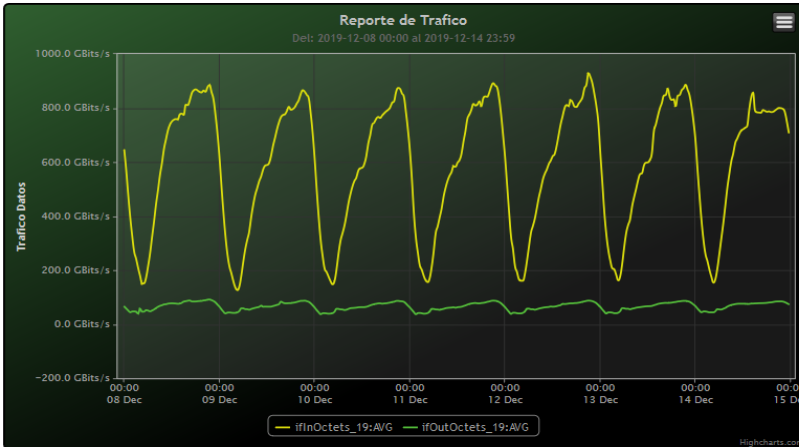

## TOE: Enlaces Internacionales

Speed:

Period: 12/01/2019 00:00 - 12/08/2019 00:00

SUMA:	ENTRADA	SALIDA
Minimo (Mbits/s):	135513.4	36389.29
Maximo (Mbits/s):	973846.14	92265.45
Promedio (Mbits/s):	597019	64973.18
Carga (Mbyte):	161978507.52	15350404.05

Speed:

Period: 12/08/2019 00:00 - 12/15/2019 00:00

SUMA:	ENTRADA	SALIDA
Minimo (Mbits/s):	125091.23	36859.57
Maximo (Mbits/s):	920316.86	91576.63
Promedio (Mbits/s):	585555.35	66217.43
Carga (Mbyte):	148897220.1	15177082.94

Speed:

Period: 12/15/2019 00:00 - 12/22/2019 00:00

SUMA:	ENTRADA	SALIDA
Minimo (Mbits/s):	147373.01	40237.97
Maximo (Mbits/s):	866939.01	92877.6
Promedio (Mbits/s):	580910.55	68322.43
Carga (Mbyte):	144258852.95	15497301.84

**Speed:**

**Period : 12/22/2019 00:00 - 12/28/2019 00:00**

SUMA:	ENTRADA	SALIDA
Minimo (Mbits/s):	143535.95	41556.85
Maximo (Mbits/s):	891996.57	120282.62
Promedio (Mbits/s):	579453.96	85519.63
Carga (Mbyte):	149092036.5	20294345.63