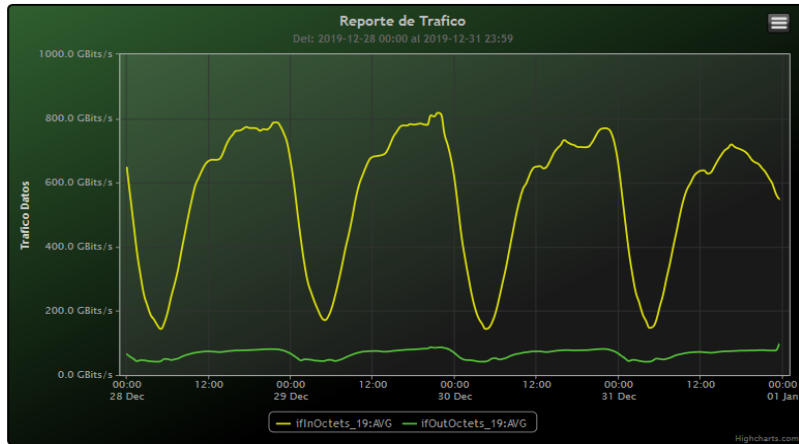

**Speed:**

**Period : 12/22/2019 00:00 - 12/28/2019 00:00**

SUMA:	ENTRADA	SALIDA
Minimo (Mbits/s):	143535.95	41556.85
Maximo (Mbits/s):	891996.57	120282.62
Promedio (Mbits/s):	579453.96	85519.63
Carga (Mbyte):	149092036.5	20294345.63

**Speed:**

**Period : 12/29/2019 00:00 - 01/01/2020 00:00**

SUMA:	ENTRADA	SALIDA
Minimo (Mbits/s):	143723.05	41555.5
Maximo (Mbits/s):	817760.84	97553.96
Promedio (Mbits/s):	548925.19	66108.12
Carga (Mbyte):	136454050.33	14286109.78