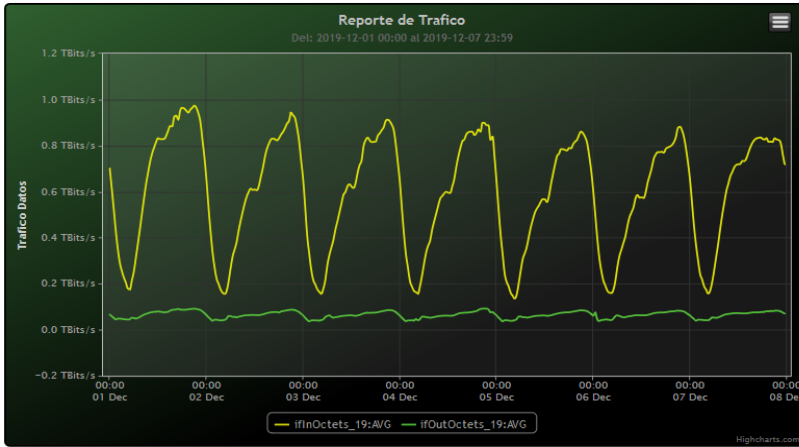

## TOE: Enlaces Internacionales

Speed:

Period: 12/01/2019 00:00 - 12/08/2019 00:00

SUMA:	ENTRADA	SALIDA
Minimo (Mbits/s):	135513.4	36389.29
Maximo (Mbits/s):	973846.14	92265.45
Promedio (Mbits/s):	597019	64973.18
Carga (Mbyte):	161978507.52	15350404.05

Speed:

Period: 12/08/2019 00:00 - 12/15/2019 00:00

SUMA:	ENTRADA	SALIDA
Minimo (Mbits/s):	125091.23	36859.57
Maximo (Mbits/s):	920316.86	91576.63
Promedio (Mbits/s):	585555.35	66217.43
Carga (Mbyte):	148897220.1	15177082.94

Speed:

Period: 12/15/2019 00:00 - 12/22/2019 00:00

SUMA:	ENTRADA	SALIDA
Minimo (Mbits/s):	147373.01	40237.97
Maximo (Mbits/s):	866939.01	92877.6
Promedio (Mbits/s):	580910.55	68322.43
Carga (Mbyte):	144258852.95	15497301.84

**Speed:**

**Period : 12/22/2019 00:00 - 12/28/2019 00:00**

SUMA:	ENTRADA	SALIDA
Minimo (Mbits/s):	143535.95	41556.85
Maximo (Mbits/s):	891996.57	120282.62
Promedio (Mbits/s):	579453.96	85519.63
Carga (Mbyte):	149092036.5	20294345.63