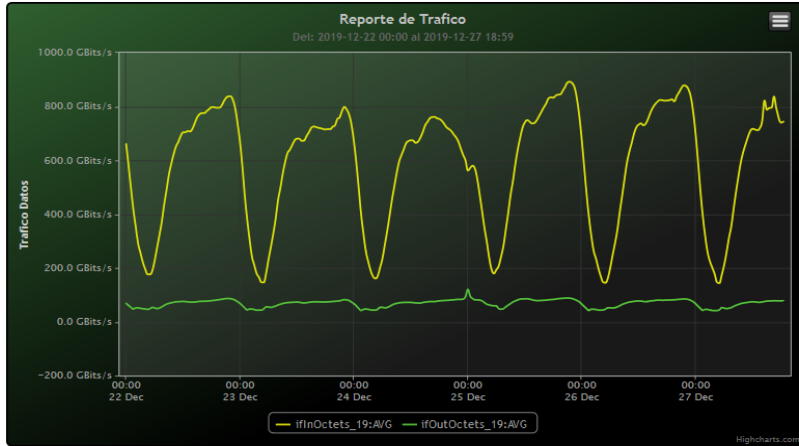

Speed:

Period: 12/15/2019 00:00 - 12/22/2019 00:00

SUMA:	ENTRADA	SALIDA
Minimo (Mbits/s):	147373.01	40237.97
Maximo (Mbits/s):	866939.01	92877.6
Promedio (Mbits/s):	580910.55	68322.43
Carga (Mbyte):	144258852.95	15497301.84

**Speed:**

**Period : 12/22/2019 00:00 - 12/28/2019 00:00**

SUMA:	ENTRADA	SALIDA
Minimo (Mbits/s):	143535.95	41556.85
Maximo (Mbits/s):	891996.57	120282.62
Promedio (Mbits/s):	579453.96	85519.63
Carga (Mbyte):	149092036.5	20294345.63