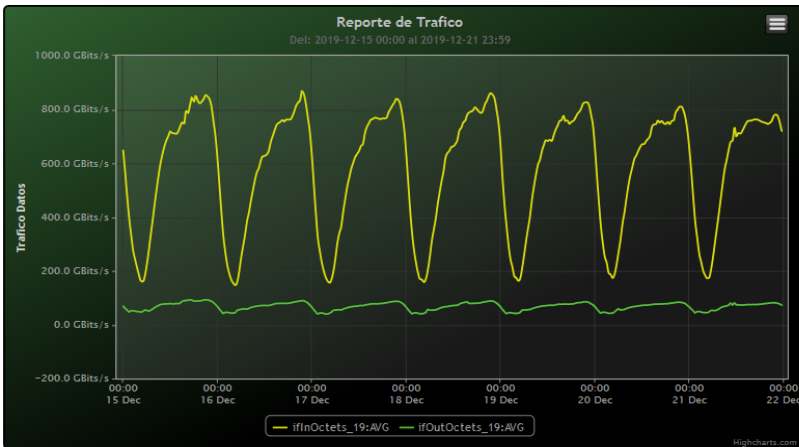

## TOE: Enlaces Internacionales

Speed:

Period: 12/01/2019 00:00 - 12/08/2019 00:00

SUMA:	ENTRADA	SALIDA
Minimo (Mbits/s):	135513.4	36389.29
Maximo (Mbits/s):	973846.14	92265.45
Promedio (Mbits/s):	597019	64973.18
Carga (Mbyte):	161978507.52	15350404.05

Speed:

Period: 12/08/2019 00:00 - 12/15/2019 00:00

SUMA:	ENTRADA	SALIDA
Minimo (Mbits/s):	125091.23	36859.57
Maximo (Mbits/s):	920316.86	91576.63
Promedio (Mbits/s):	585555.35	66217.43
Carga (Mbyte):	148897220.1	15177082.94

Speed:

Period: 12/15/2019 00:00 - 12/22/2019 00:00

SUMA:	ENTRADA	SALIDA
Minimo (Mbits/s):	147373.01	40237.97
Maximo (Mbits/s):	866939.01	92877.6
Promedio (Mbits/s):	580910.55	68322.43
Carga (Mbyte):	144258852.95	15497301.84