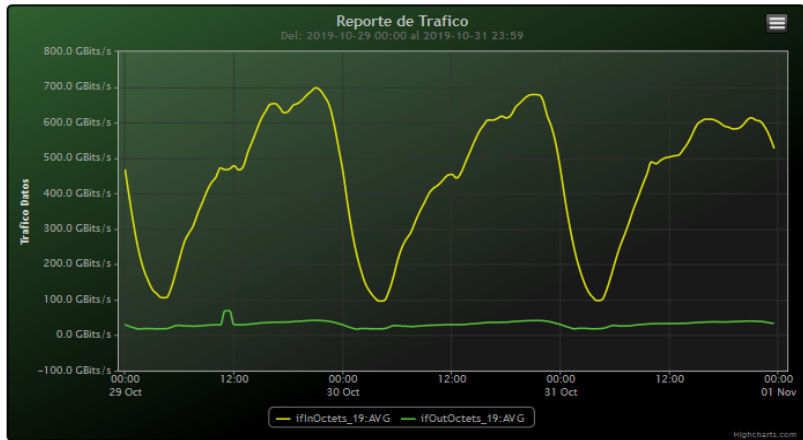

Speed:

Period: 10/22/2019 00:00 - 10/28/2019 00:00

SUMA:	ENTRADA	SALIDA
Minimo (Mbits/s):	94775.6	17167.1
Maximo (Mbits/s):	761299.04	49302.41
Promedio (Mbits/s):	479378.67	34072.96
Carga (Mbyte):	127416131.53	6265080.93

Speed:

Period: 10/29/2019 00:00 - 11/01/2019 00:00

SUMA:	ENTRADA	SALIDA
Minimo (Mbits/s):	96490.97	17304.98
Maximo (Mbits/s):	698048.6	69343.25
Promedio (Mbits/s):	439554.43	31258.61
Carga (Mbyte):	115911901.93	7128667.19