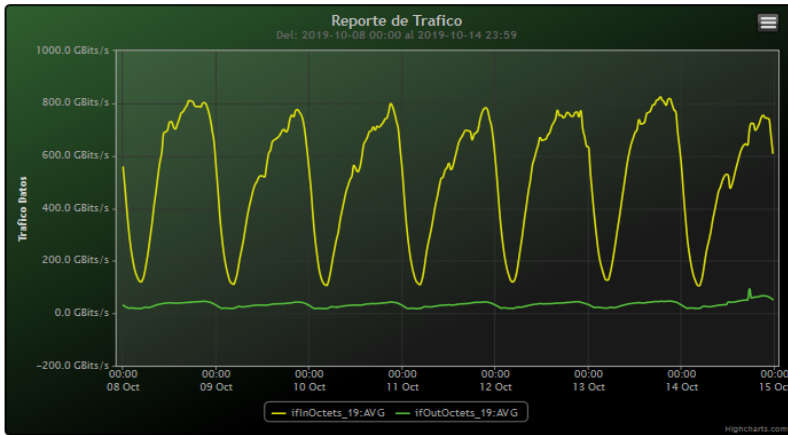

TOE: Enlaces Internacionales

Speed:

Period : 10/01/2019 00:00 - 10/08/2019 00:00

SUMA:	ENTRADA	SALIDA
Minimo (Mbits/s):	105496	18666.59
Maximo (Mbits/s):	801033.88	46753.4
Promedio (Mbits/s):	504369.21	33419.3
Carga (Mbyte):	133975970.8	7951299.32

Speed:

Period : 10/08/2019 00:00 - 10/15/2019 00:00

SUMA:	ENTRADA	SALIDA
Minimo (Mbits/s):	104801.2	17869.76
Maximo (Mbits/s):	824581.77	93460.61
Promedio (Mbits/s):	521642.77	33762.49
Carga (Mbyte):	135153892.44	11137547.81

Speed:

Period : 10/15/2019 00:00 - 10/22/2019 00:00

SUMA:	ENTRADA	SALIDA
Minimo (Mbits/s):	95344.65	27022.74
Maximo (Mbits/s):	833819.38	67640.3
Promedio (Mbits/s):	513990.63	47193.04
Carga (Mbyte):	144838652.31	11367492.87