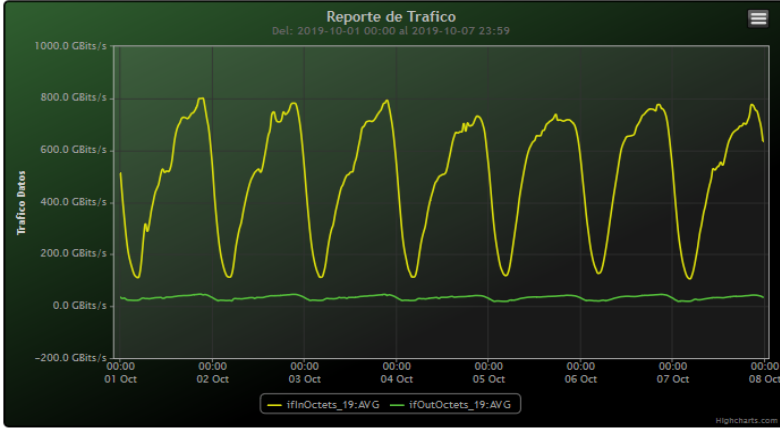

TOE: Enlaces Internacionales

Speed:

Period : 10/01/2019 00:00 - 10/08/2019 00:00

SUMA:	ENTRADA	SALIDA
Minimo (Mbits/s):	105496	18666.59
Maximo (Mbits/s):	801033.88	46753.4
Promedio (Mbits/s):	504369.21	33419.3
Carga (Mbyte):	133975970.8	7951299.32

Speed:

Period : 10/08/2019 00:00 - 10/15/2019 00:00

SUMA:	ENTRADA	SALIDA
Minimo (Mbits/s):	104801.2	17869.76
Maximo (Mbits/s):	824581.77	93460.61
Promedio (Mbits/s):	521642.77	33762.49
Carga (Mbyte):	135153892.44	11137547.81

Speed:

Period : 10/15/2019 00:00 - 10/22/2019 00:00

SUMA:	ENTRADA	SALIDA
Minimo (Mbits/s):	95344.65	27022.74
Maximo (Mbits/s):	833819.38	67640.3
Promedio (Mbits/s):	513990.63	47193.04
Carga (Mbyte):	144838652.31	11367492.87

Speed:

Period: 10/22/2019 00:00 - 10/28/2019 00:00

SUMA:	ENTRADA	SALIDA
Minimo (Mbits/s):	94775.6	17167.1
Maximo (Mbits/s):	761299.04	49302.41
Promedio (Mbits/s):	479378.67	34072.96
Carga (Mbyte):	127416131.53	6265080.93