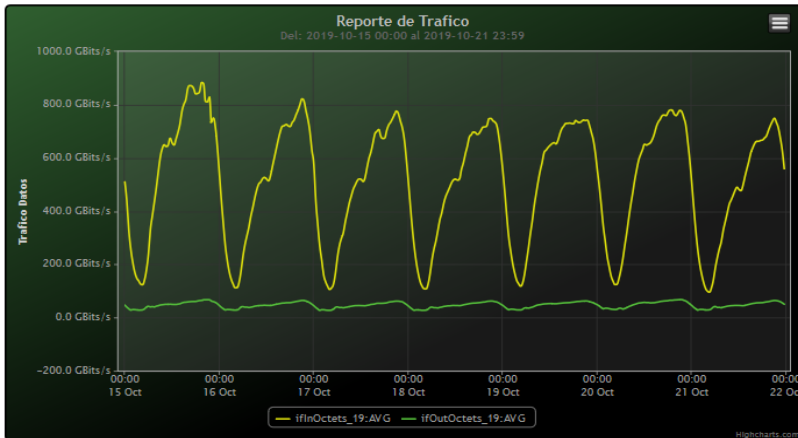

TOE: Enlaces Internacionales

Speed:

Period : 10/01/2019 00:00 - 10/08/2019 00:00

SUMA:	ENTRADA	SALIDA
Minimo (Mbits/s):	105496	18666.59
Maximo (Mbits/s):	801033.88	46753.4
Promedio (Mbits/s):	504369.21	33419.3
Carga (Mbyte):	133975970.8	7951299.32

Speed:

Period : 10/08/2019 00:00 - 10/15/2019 00:00

SUMA:	ENTRADA	SALIDA
Minimo (Mbits/s):	104801.2	17869.76
Maximo (Mbits/s):	824581.77	93460.61
Promedio (Mbits/s):	521642.77	33762.49
Carga (Mbyte):	135153892.44	11137547.81

Speed:

Period : 10/15/2019 00:00 - 10/22/2019 00:00

SUMA:	ENTRADA	SALIDA
Minimo (Mbits/s):	95344.65	27022.74
Maximo (Mbits/s):	833819.38	67640.3
Promedio (Mbits/s):	513990.63	47193.04
Carga (Mbyte):	144838652.31	11367492.87

Speed:

Period: 10/22/2019 00:00 - 10/28/2019 00:00

SUMA:	ENTRADA	SALIDA
Minimo (Mbits/s):	94775.6	17167.1
Maximo (Mbits/s):	761299.04	49302.41
Promedio (Mbits/s):	479378.67	34072.96
Carga (Mbyte):	127416131.53	6265080.93