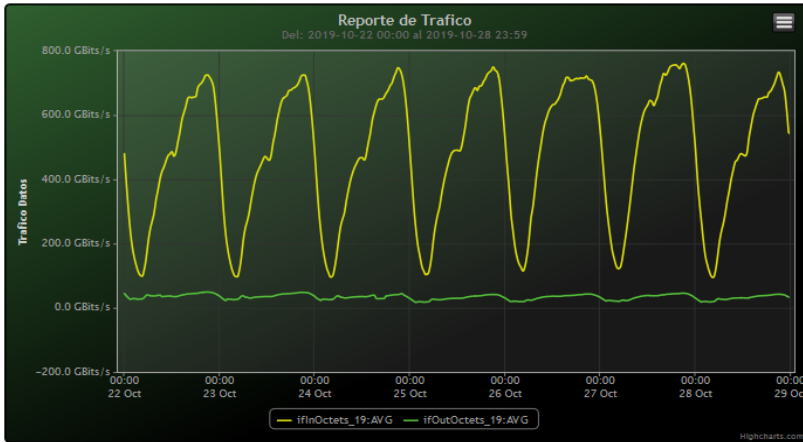

Speed:

Period : 10/15/2019 00:00 - 10/22/2019 00:00

SUMA:	ENTRADA	SALIDA
Minimo (Mbits/s):	95344.65	27022.74
Maximo (Mbits/s):	833819.38	67640.3
Promedio (Mbits/s):	513990.63	47193.04
Carga (Mbyte):	144838652.31	11367492.87

Speed:

Period: 10/22/2019 00:00 - 10/28/2019 00:00

SUMA:	ENTRADA	SALIDA
Minimo (Mbits/s):	94775.6	17167.1
Maximo (Mbits/s):	761299.04	49302.41
Promedio (Mbits/s):	479378.67	34072.96
Carga (Mbyte):	127416131.53	6265080.93