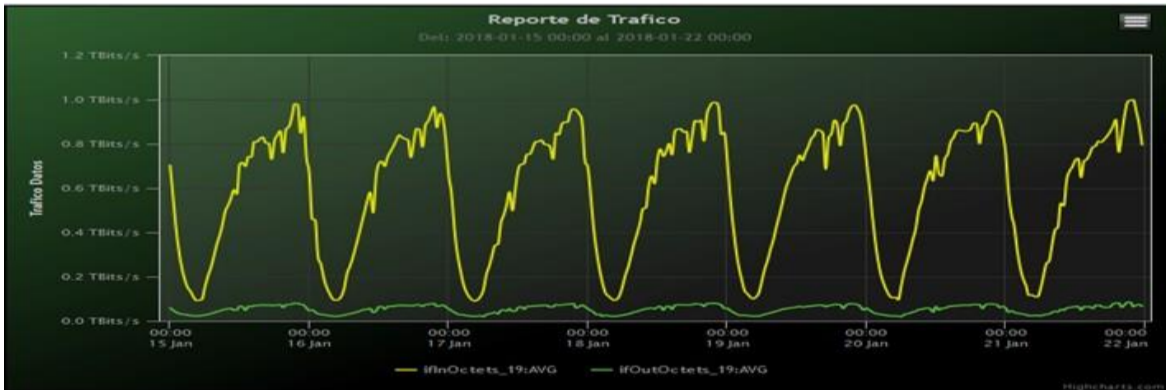

TOE: Enlaces Internacionales

Speed:

Period : 01/01/2018 00:00 - 01/08/2018 00:00

SUMA:	ENTRADA	SALIDA
Minimo (Mbits/s):	91218.95	21456.6
Maximo (Mbits/s):	969995.06	93656.75
Promedio (Mbits/s):	571356.39	55156.18
Carga (Mbyte):	158872802.62	13611553.88

Speed:

Period : 01/08/2018 00:00 - 01/15/2018 00:00

SUMA:	ENTRADA	SALIDA
Minimo (Mbits/s):	69007.01	16373.84
Maximo (Mbits/s):	988110.02	83033.57
Promedio (Mbits/s):	577331.81	53062.44
Carga (Mbyte):	158715524.76	13323013.05

Speed:

Period : 01/15/2018 00:00 - 01/22/2018 00:00

SUMA:	ENTRADA	SALIDA
Minimo (Mbits/s):	76376.37	0
Maximo (Mbits/s):	988909.19	84549.68
Promedio (Mbits/s):	587179.52	52782.81
Carga (Mbyte):	163322596.76	13674061.89

Speed:

Period : 01/22/2018 00:00 - 01/29/2018 00:00

SUMA:	ENTRADA	SALIDA
Minimo (Mbits/s):	78859.64	2729.33
Maximo (Mbits/s):	994943.88	83076.9
Promedio (Mbits/s):	580466.26	53175.2
Carga (Mbyte):	162626469.75	13664158.12