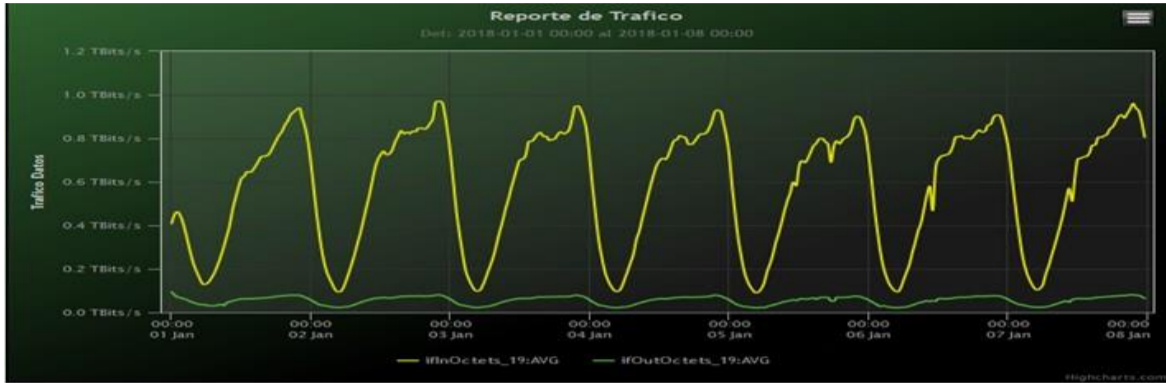

TOE: Enlaces Internacionales

Speed:

Period : 01/01/2018 00:00 - 01/08/2018 00:00

SUMA:	ENTRADA	SALIDA
Minimo (Mbits/s):	91218.95	21456.6
Maximo (Mbits/s):	969995.06	93656.75
Promedio (Mbits/s):	571356.39	55156.18
Carga (Mbyte):	158872802.62	13611553.88

Speed:

Period : 01/08/2018 00:00 - 01/15/2018 00:00

SUMA:	ENTRADA	SALIDA
Minimo (Mbits/s):	69007.01	16373.84
Maximo (Mbits/s):	988110.02	83033.57
Promedio (Mbits/s):	577331.81	53062.44
Carga (Mbyte):	158715524.76	13323013.05

Speed:

Period : 01/15/2018 00:00 - 01/22/2018 00:00

SUMA:	ENTRADA	SALIDA
Minimo (Mbits/s):	76376.37	0
Maximo (Mbits/s):	988909.19	84549.68
Promedio (Mbits/s):	587179.52	52782.81
Carga (Mbyte):	163322596.76	13674061.89

Speed:

Period : 01/22/2018 00:00 - 01/29/2018 00:00

SUMA:	ENTRADA	SALIDA
Minimo (Mbits/s):	78859.64	2729.33
Maximo (Mbits/s):	994943.88	83076.9
Promedio (Mbits/s):	580466.26	53175.2
Carga (Mbyte):	162626469.75	13664158.12