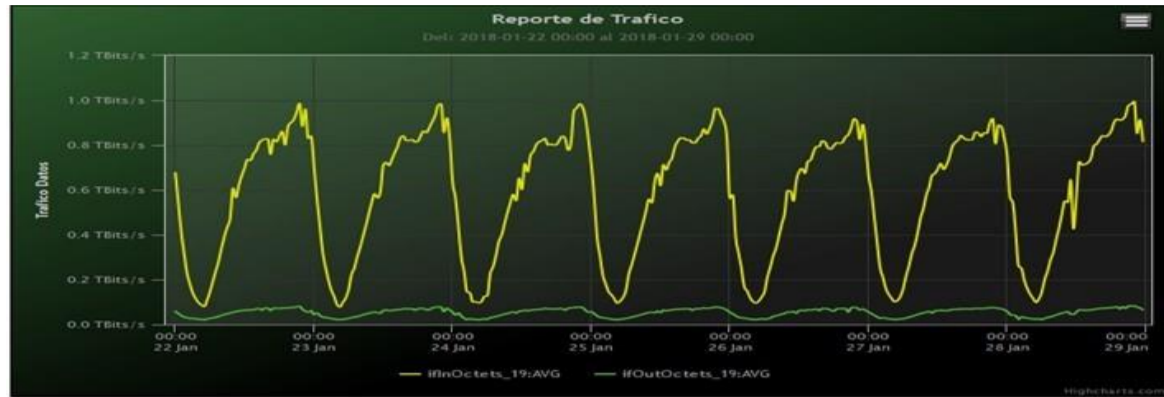

Speed:

Period : 01/15/2018 00:00 - 01/22/2018 00:00

SUMA:	ENTRADA	SALIDA
Minimo (Mbits/s):	76376.37	0
Maximo (Mbits/s):	988909.19	84549.68
Promedio (Mbits/s):	587179.52	52782.81
Carga (Mbyte):	163322596.76	13674061.89

Speed:

Period : 01/22/2018 00:00 - 01/29/2018 00:00

SUMA:	ENTRADA	SALIDA
Minimo (Mbits/s):	78859.64	2729.33
Maximo (Mbits/s):	994943.88	83076.9
Promedio (Mbits/s):	580466.26	53175.2
Carga (Mbyte):	162626469.75	13664158.12

Speed:

Period : 01/29/2018 00:00 - 02/01/2018 00:00

SUMA:	ENTRADA	SALIDA
Minimo (Mbits/s):	63327.21	2671.15
Maximo (Mbits/s):	971713.8	79806.33
Promedio (Mbits/s):	533152.93	52578.42
Carga (Mbyte):	161631171.77	13123429.09