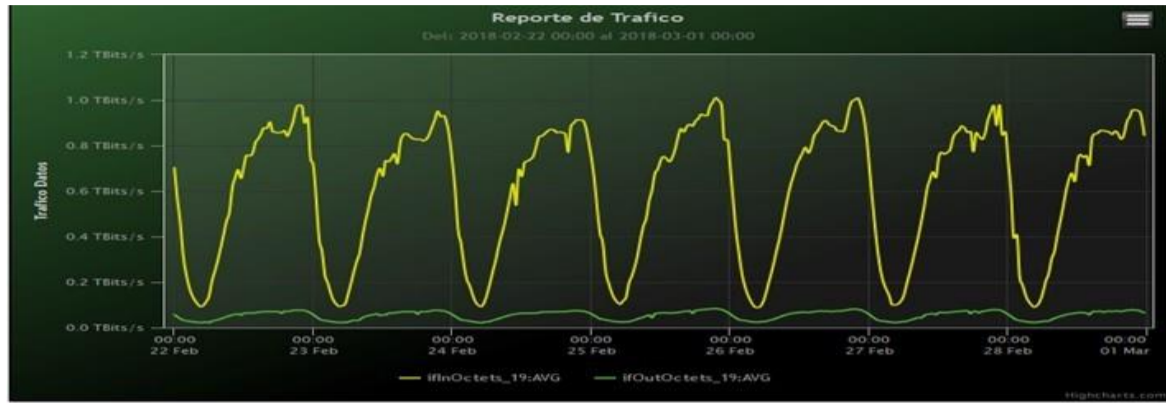

Speed:

Period : 02/15/2018 00:00 - 02/22/2018 00:00

SUMA:	ENTRADA	SALIDA
Minimo (Mbits/s):	79803.07	19486.03
Maximo (Mbits/s):	1003297.48	83035.07
Promedio (Mbits/s):	589895.18	54549.48
Carga (Mbyte):	167032273.78	13654443.24

Speed:

Period : 02/22/2018 00:00 - 03/01/2018 00:00

SUMA:	ENTRADA	SALIDA
Minimo (Mbits/s):	88488.22	20610.72
Maximo (Mbits/s):	1009991.63	84033.11
Promedio (Mbits/s):	601931.75	54662.1
Carga (Mbyte):	167436694.38	13941184.74