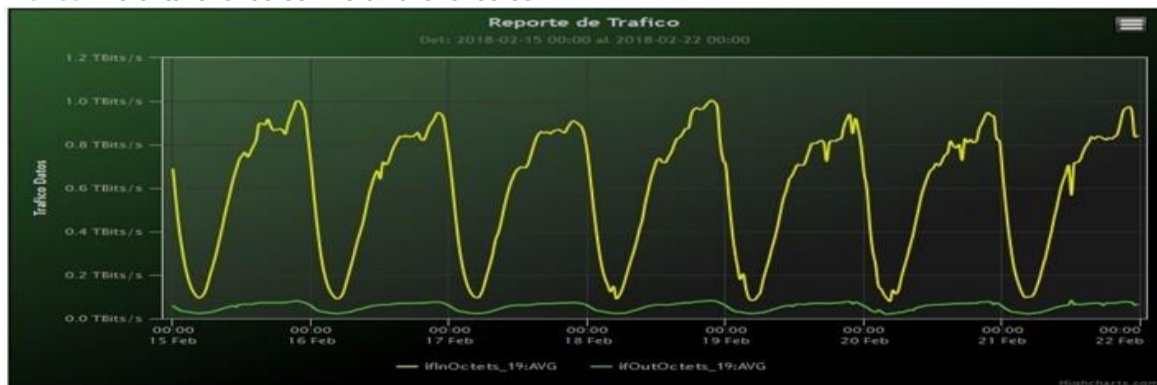

TOE: Enlaces Internacionales

Speed:

Period : 02/01/2018 00:00 - 02/08/2018 00:00

SUMA:	ENTRADA	SALIDA
Minimo (Mbits/s):	75374.02	19970.91
Maximo (Mbits/s):	1002998.36	80802.65
Promedio (Mbits/s):	506844.54	52990.6
Carga (Mbyte):	166908169.99	13349954.47

Speed:

Period : 02/08/2018 00:00 - 02/15/2018 00:00

SUMA:	ENTRADA	SALIDA
Minimo (Mbits/s):	86470.62	21708.35
Maximo (Mbits/s):	989861.93	81876.92
Promedio (Mbits/s):	594285.47	53598.46
Carga (Mbyte):	164823130.62	13600786.96

Speed:

Period : 02/15/2018 00:00 - 02/22/2018 00:00

SUMA:	ENTRADA	SALIDA
Minimo (Mbits/s):	79803.07	19486.03
Maximo (Mbits/s):	1003297.48	83035.07
Promedio (Mbits/s):	589895.18	54549.48
Carga (Mbyte):	167032273.78	13654443.24

Speed:

Period : 02/22/2018 00:00 - 03/01/2018 00:00

SUMA:	ENTRADA	SALIDA
Minimo (Mbits/s):	88488.22	20610.72
Maximo (Mbits/s):	1009991.63	84033.11
Promedio (Mbits/s):	601931.75	54662.1
Carga (Mbyte):	167436694.38	13941184.74