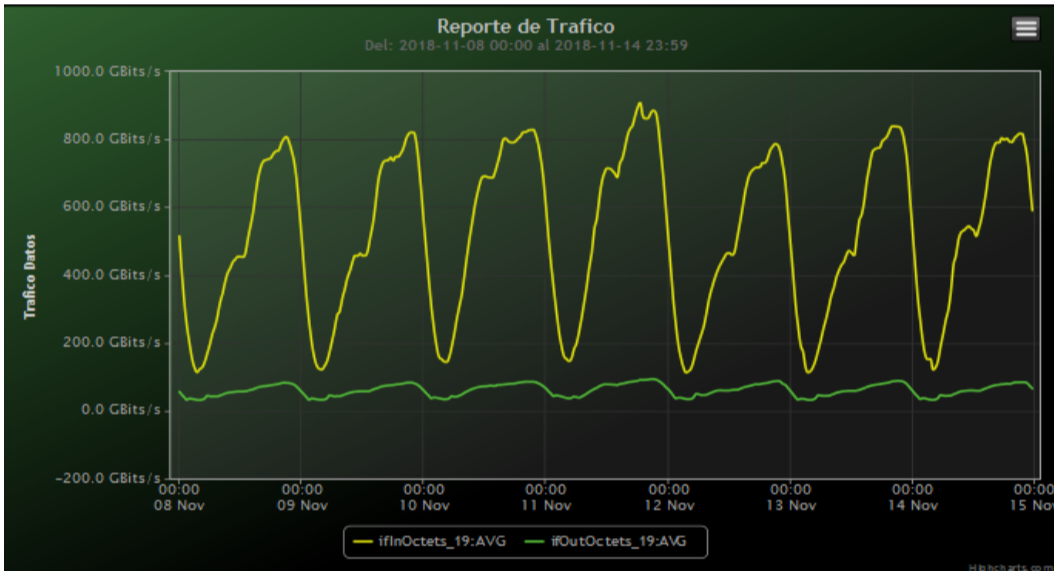

TOE: Enlaces Internacionales

Speed:

Period : 10/01/2018 00:00 - 10/08/2018 00:00

SUMA:	ENTRADA	SALIDA
Minimo (Mbits/s):	107228.65	30360.78
Maximo (Mbits/s):	1069854.62	91730.2
Promedio (Mbits/s):	531838.75	61745.49
Carga (Mbyte):	145701025.37	15380849.05

Speed:

Period : 10/08/2018 00:00 - 10/15/2018 00:00

SUMA:	ENTRADA	SALIDA
Minimo (Mbits/s):	112579.76	31243.46
Maximo (Mbits/s):	908198.73	93162.21
Promedio (Mbits/s):	518605	61049.62
Carga (Mbyte):	150759631.09	15573840.35

Speed:

Period : 10/15/2018 00:00 - 10/22/2018 00:00

SUMA:	ENTRADA	SALIDA
Minimo (Mbits/s):	88574.63	32022.49
Maximo (Mbits/s):	845289.68	90969.89
Promedio (Mbits/s):	496549.42	60341.78
Carga (Mbyte):	138092678.3	15222926.89

Speed:

Period : 10/22/2018 00:00 - 10/29/2018 00:00

SUMA:	ENTRADA	SALIDA
Minimo (Mbits/s):	99162.17	32004.69
Maximo (Mbits/s):	829484.6	91705.14
Promedio (Mbits/s):	497250.73	61672.25
Carga (Mbyte):	137605049.9	15305178.02