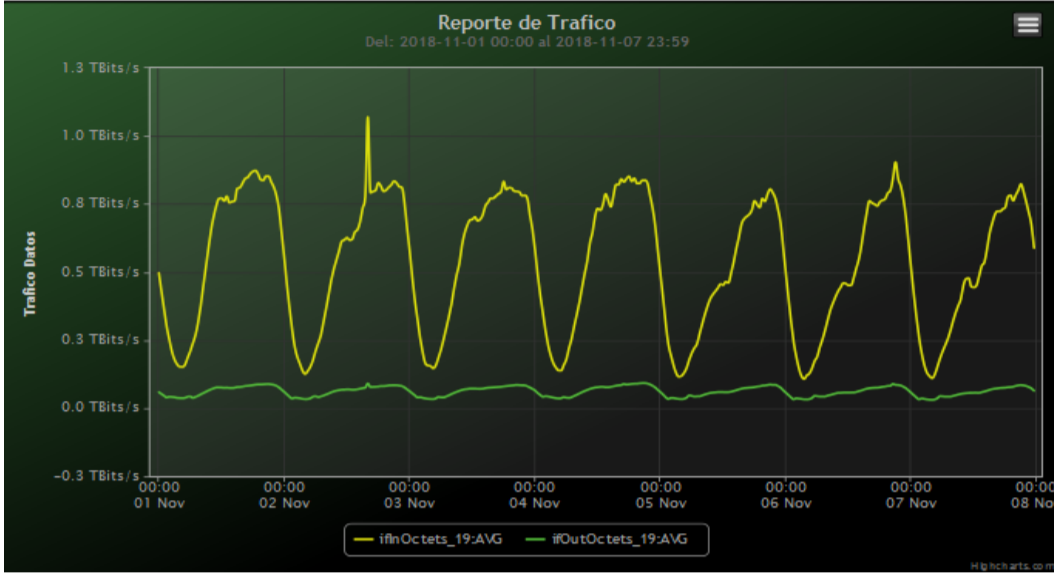

TOE: Enlaces Internacionales

Speed:

Period : 10/01/2018 00:00 - 10/08/2018 00:00

SUMA:	ENTRADA	SALIDA
Minimo (Mbits/s):	107228.65	30360.78
Maximo (Mbits/s):	1069854.62	91730.2
Promedio (Mbits/s):	531838.75	61745.49
Carga (Mbyte):	145701025.37	15380849.05

Speed:

Period : 10/08/2018 00:00 - 10/15/2018 00:00

SUMA:	ENTRADA	SALIDA
Minimo (Mbits/s):	112579.76	31243.46
Maximo (Mbits/s):	908198.73	93162.21
Promedio (Mbits/s):	518605	61049.62
Carga (Mbyte):	150759631.09	15573840.35

Speed:

Period : 10/15/2018 00:00 - 10/22/2018 00:00

SUMA:	ENTRADA	SALIDA
Minimo (Mbits/s):	88574.63	32022.49
Maximo (Mbits/s):	845289.68	90969.89
Promedio (Mbits/s):	496549.42	60341.78
Carga (Mbyte):	138092678.3	15222926.89

Speed:

Period : 10/22/2018 00:00 - 10/29/2018 00:00

SUMA:	ENTRADA	SALIDA
Minimo (Mbits/s):	99162.17	32004.69
Maximo (Mbits/s):	829484.6	91705.14
Promedio (Mbits/s):	497250.73	61672.25
Carga (Mbyte):	137605049.9	15305178.02