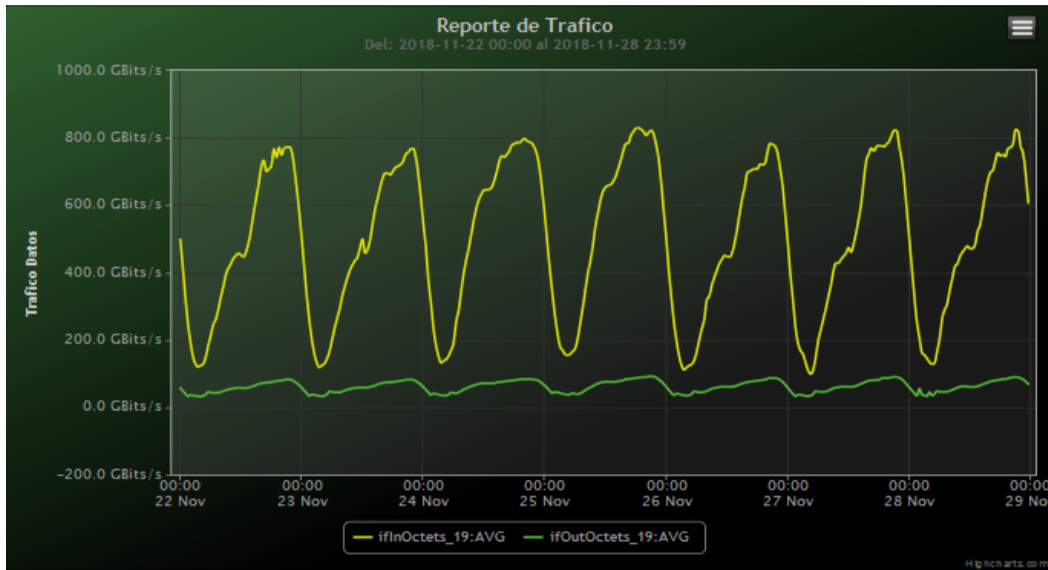

Speed:

Period : 10/08/2018 00:00 - 10/15/2018 00:00

SUMA:	ENTRADA	SALIDA
Minimo (Mbits/s):	112579.76	31243.46
Maximo (Mbits/s):	908198.73	93162.21
Promedio (Mbits/s):	518605	61049.62
Carga (Mbyte):	150759631.09	15573840.35

Speed:

Period : 10/15/2018 00:00 - 10/22/2018 00:00

SUMA:	ENTRADA	SALIDA
Minimo (Mbits/s):	88574.63	32022.49
Maximo (Mbits/s):	845289.68	90969.89
Promedio (Mbits/s):	496549.42	60341.78
Carga (Mbyte):	138092678.3	15222926.89

Speed:

Period : 10/22/2018 00:00 - 10/29/2018 00:00

SUMA:	ENTRADA	SALIDA
Minimo (Mbits/s):	99162.17	32004.69
Maximo (Mbits/s):	829484.6	91705.14
Promedio (Mbits/s):	497250.73	61672.25
Carga (Mbyte):	137605049.9	15305178.02