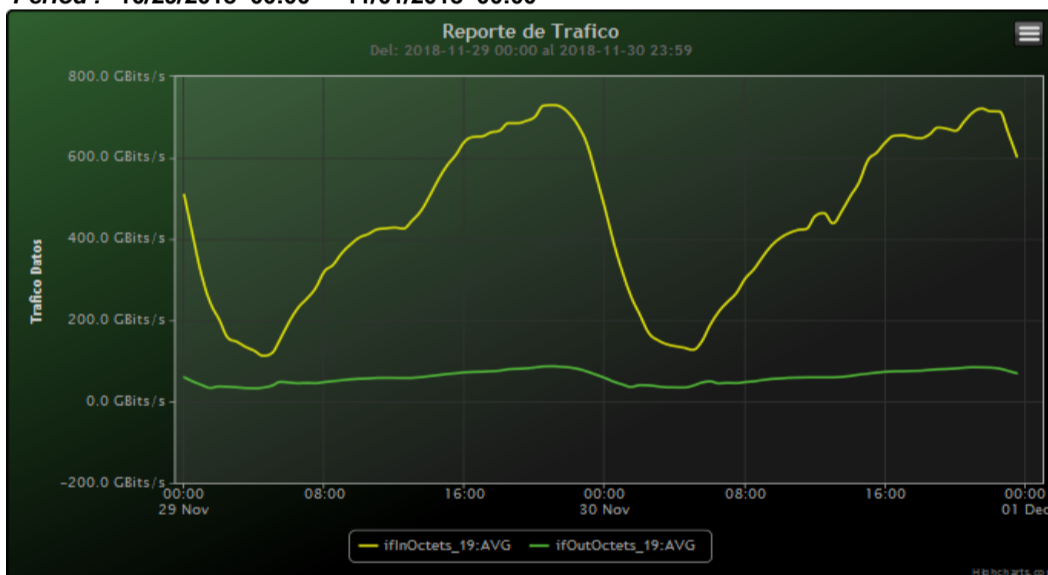

TOE: Enlaces Internacionales

Speed:

Period : 10/01/2018 00:00 - 10/08/2018 00:00

SUMA:	ENTRADA	SALIDA
Minimo (Mbits/s):	107228.65	30360.78
Maximo (Mbits/s):	1069854.62	91730.2
Promedio (Mbits/s):	531838.75	61745.49
Carga (Mbyte):	145701025.37	15380849.05

Speed:

Period : 10/15/2018 00:00 - 10/22/2018 00:00

SUMA:	ENTRADA	SALIDA
Minimo (Mbits/s):	88574.63	32022.49
Maximo (Mbits/s):	845289.68	90969.89
Promedio (Mbits/s):	496549.42	60341.78
Carga (Mbyte):	138092678.3	15222926.89

Speed:

Period : 10/22/2018 00:00 - 10/29/2018 00:00

SUMA:	ENTRADA	SALIDA
Minimo (Mbits/s):	99162.17	32004.69
Maximo (Mbits/s):	829484.6	91705.14
Promedio (Mbits/s):	497250.73	61672.25
Carga (Mbyte):	137605049.9	15305178.02

Speed:

Period : 10/29/2018 00:00 - 11/01/2018 00:00

SUMA:	ENTRADA	SALIDA
Minimo (Mbits/s):	112807.78	32666.82
Maximo (Mbits/s):	730028.74	87002.78
Promedio (Mbits/s):	446863.19	59790.6
Carga (Mbyte):	122384101.71	14634418.55