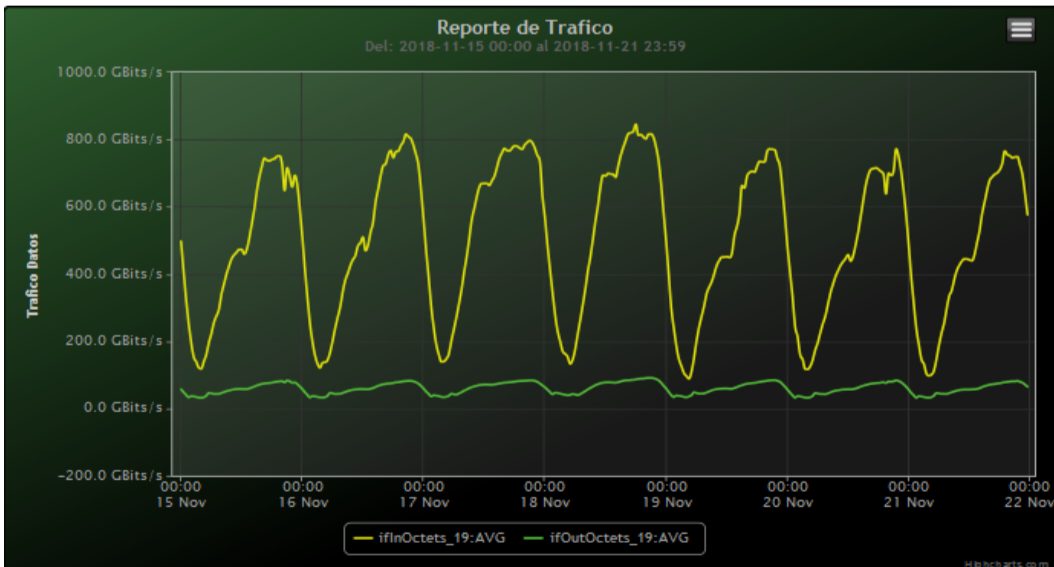

TOE: Enlaces Internacionales

Speed:

Period : 10/01/2018 00:00 - 10/08/2018 00:00

SUMA:	ENTRADA	SALIDA
Minimo (Mbits/s):	107228.65	30360.78
Maximo (Mbits/s):	1069854.62	91730.2
Promedio (Mbits/s):	531838.75	61745.49
Carga (Mbyte):	145701025.37	15380849.05

Speed:

Period : 10/08/2018 00:00 - 10/15/2018 00:00

SUMA:	ENTRADA	SALIDA
Minimo (Mbits/s):	112579.76	31243.46
Maximo (Mbits/s):	908198.73	93162.21
Promedio (Mbits/s):	518605	61049.62
Carga (Mbyte):	150759631.09	15573840.35

Speed:

Period : 10/15/2018 00:00 - 10/22/2018 00:00

SUMA:	ENTRADA	SALIDA
Minimo (Mbits/s):	88574.63	32022.49
Maximo (Mbits/s):	845289.68	90969.89
Promedio (Mbits/s):	496549.42	60341.78
Carga (Mbyte):	138092678.3	15222926.89

Speed:

Period : 10/22/2018 00:00 - 10/29/2018 00:00

SUMA:	ENTRADA	SALIDA
Minimo (Mbits/s):	99162.17	32004.69
Maximo (Mbits/s):	829484.6	91705.14
Promedio (Mbits/s):	497250.73	61672.25
Carga (Mbyte):	137605049.9	15305178.02