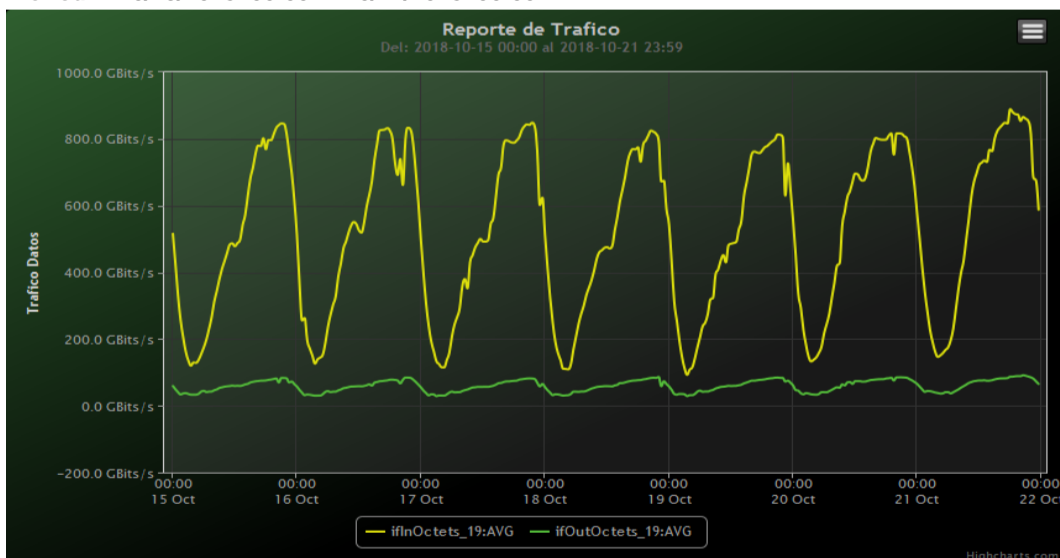

TOE: Enlaces Internacionales

Speed:

Period : 10/01/2018 00:00 - 10/08/2018 00:00

SUMA:	ENTRADA	SALIDA
Minimo (Mbits/s):	116864.07	31042.12
Maximo (Mbits/s):	987896.98	90401.59
Promedio (Mbits/s):	565528.21	60303.75
Carga (Mbyte):	159834891.96	14500058.08

Speed:

Period : 10/08/2018 00:00 - 10/15/2018 00:00

SUMA:	ENTRADA	SALIDA
Minimo (Mbits/s):	113137.31	29980.89
Maximo (Mbits/s):	992648.71	91164.39
Promedio (Mbits/s):	569542.74	60854.83
Carga (Mbyte):	161735858.26	15093585.89

Speed:

Period : 10/15/2018 00:00 - 10/22/2018 00:00

SUMA:	ENTRADA	SALIDA
Minimo (Mbits/s):	92791.31	28700.02
Maximo (Mbits/s):	888890.9	91323.13
Promedio (Mbits/s):	519220.83	59645.17
Carga (Mbyte):	146240075.42	14914128.3

Speed:

Period : 10/22/2018 00:00 - 10/29/2018 00:00

SUMA:	ENTRADA	SALIDA
Minimo (Mbits/s):	102894.64	30083.96
Maximo (Mbits/s):	853627.52	91396.94
Promedio (Mbits/s):	508153.15	59705.8
Carga (Mbyte):	14303054.94	15275055.98