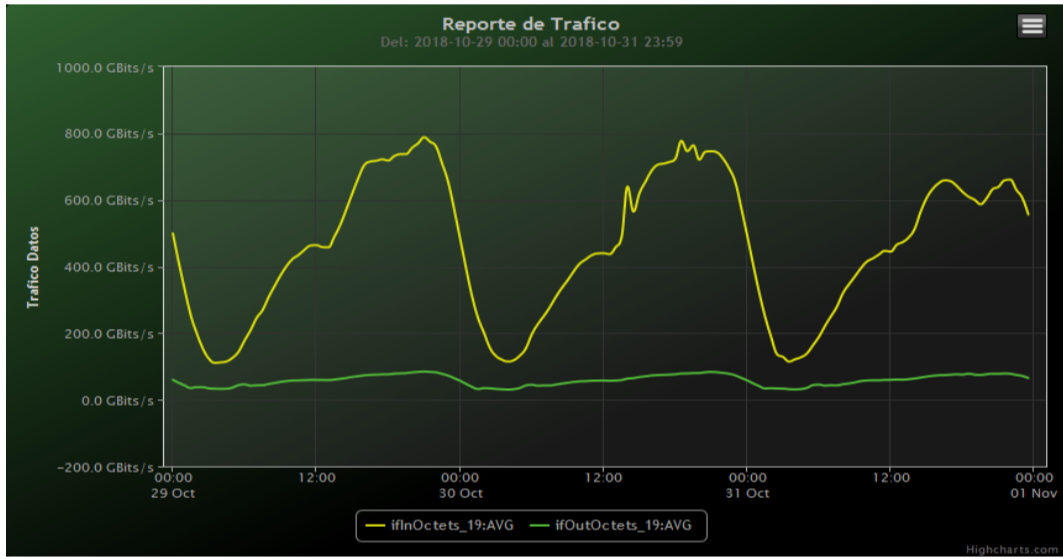

Speed:

Period : 10/15/2018 00:00 - 10/22/2018 00:00

SUMA:	ENTRADA	SALIDA
Minimo (Mbits/s):	92791.31	28700.02
Maximo (Mbits/s):	888890.9	91323.13
Promedio (Mbits/s):	519220.83	59645.17
Carga (Mbyte):	146240075.42	14914128.3

Speed:

Period : 10/22/2018 00:00 - 10/29/2018 00:00

SUMA:	ENTRADA	SALIDA
Minimo (Mbits/s):	102894.64	30083.96
Maximo (Mbits/s):	853627.52	91396.94
Promedio (Mbits/s):	508153.15	59705.8
Carga (Mbyte):	14303054.94	15275055.98

Speed:

Period : 10/29/2018 00:00 - 11/01/2018 00:00

SUMA:	ENTRADA	SALIDA
Minimo (Mbits/s):	110788.16	30519.92
Maximo (Mbits/s):	788100.6	84626.77
Promedio (Mbits/s):	456459.07	58437.59
Carga (Mbyte):	131079363.59	14220671.27