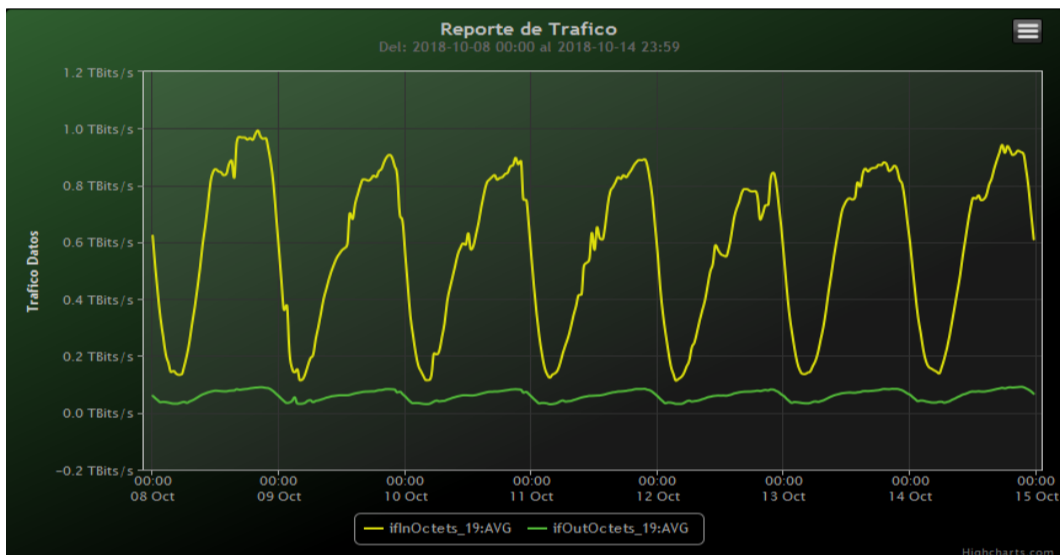

TOE: Enlaces Internacionales

Speed:

Period : 10/01/2018 00:00 - 10/08/2018 00:00

SUMA:	ENTRADA	SALIDA
Minimo (Mbits/s):	116864.07	31042.12
Maximo (Mbits/s):	987896.98	90401.59
Promedio (Mbits/s):	565528.21	60303.75
Carga (Mbyte):	159834891.96	14500058.08

Speed:

Period : 10/08/2018 00:00 - 10/15/2018 00:00

SUMA:	ENTRADA	SALIDA
Minimo (Mbits/s):	113137.31	29980.89
Maximo (Mbits/s):	992648.71	91164.39
Promedio (Mbits/s):	569542.74	60854.83
Carga (Mbyte):	161735858.26	15093585.89

Speed:

Period : 10/15/2018 00:00 - 10/22/2018 00:00

SUMA:	ENTRADA	SALIDA
Minimo (Mbits/s):	92791.31	28700.02
Maximo (Mbits/s):	888890.9	91323.13
Promedio (Mbits/s):	519220.83	59645.17
Carga (Mbyte):	146240075.42	14914128.3

Speed:

Period : 10/22/2018 00:00 - 10/29/2018 00:00

SUMA:	ENTRADA	SALIDA
Minimo (Mbits/s):	102894.64	30083.96
Maximo (Mbits/s):	853627.52	91396.94
Promedio (Mbits/s):	508153.15	59705.8
Carga (Mbyte):	14303054.94	15275055.98