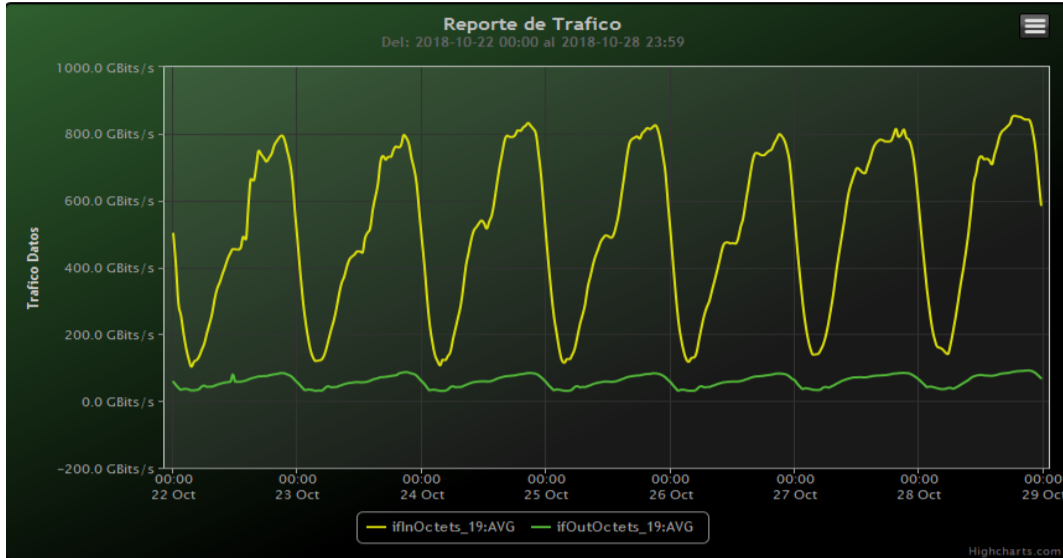

Speed:

Period : 10/08/2018 00:00 - 10/15/2018 00:00

SUMA:	ENTRADA	SALIDA
Minimo (Mbits/s):	113137.31	29980.89
Maximo (Mbits/s):	992648.71	91164.39
Promedio (Mbits/s):	569542.74	60854.83
Carga (Mbyte):	161735858.26	15093585.89

Speed:

Period : 10/15/2018 00:00 - 10/22/2018 00:00

SUMA:	ENTRADA	SALIDA
Minimo (Mbits/s):	92791.31	28700.02
Maximo (Mbits/s):	888890.9	91323.13
Promedio (Mbits/s):	519220.83	59645.17
Carga (Mbyte):	146240075.42	14914128.3

Speed:

Period : 10/22/2018 00:00 - 10/29/2018 00:00

SUMA:	ENTRADA	SALIDA
Minimo (Mbits/s):	102894.64	30083.96
Maximo (Mbits/s):	853627.52	91396.94
Promedio (Mbits/s):	508153.15	59705.8
Carga (Mbyte):	14303054.94	15275055.98

Speed:

Period : 10/29/2018 00:00 - 11/01/2018 00:00

SUMA:	ENTRADA	SALIDA
Minimo (Mbits/s):	110788.16	30519.92
Maximo (Mbits/s):	788100.6	84626.77
Promedio (Mbits/s):	456459.07	58437.59
Carga (Mbyte):	131079363.59	14220671.27