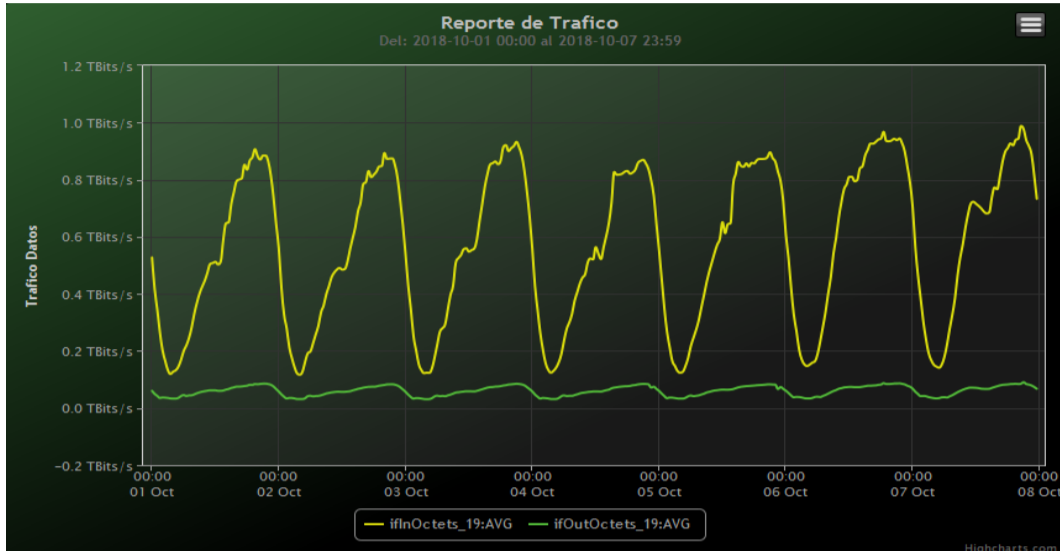

TOE: Enlaces Internacionales

Speed:

Period : 10/01/2018 00:00 - 10/08/2018 00:00

SUMA:	ENTRADA	SALIDA
Minimo (Mbits/s):	116864.07	31042.12
Maximo (Mbits/s):	987896.98	90401.59
Promedio (Mbits/s):	565528.21	60303.75
Carga (Mbyte):	159834891.96	14500058.08

Speed:

Period : 10/08/2018 00:00 - 10/15/2018 00:00

SUMA:	ENTRADA	SALIDA
Minimo (Mbits/s):	113137.31	29980.89
Maximo (Mbits/s):	992648.71	91164.39
Promedio (Mbits/s):	569542.74	60854.83
Carga (Mbyte):	161735858.26	15093585.89

Speed:

Period : 10/15/2018 00:00 - 10/22/2018 00:00

SUMA:	ENTRADA	SALIDA
Minimo (Mbits/s):	92791.31	28700.02
Maximo (Mbits/s):	888890.9	91323.13
Promedio (Mbits/s):	519220.83	59645.17
Carga (Mbyte):	146240075.42	14914128.3

Speed:

Period : 10/22/2018 00:00 - 10/29/2018 00:00

SUMA:	ENTRADA	SALIDA
Minimo (Mbits/s):	102894.64	30083.96
Maximo (Mbits/s):	853627.52	91396.94
Promedio (Mbits/s):	508153.15	59705.8
Carga (Mbyte):	14303054.94	15275055.98