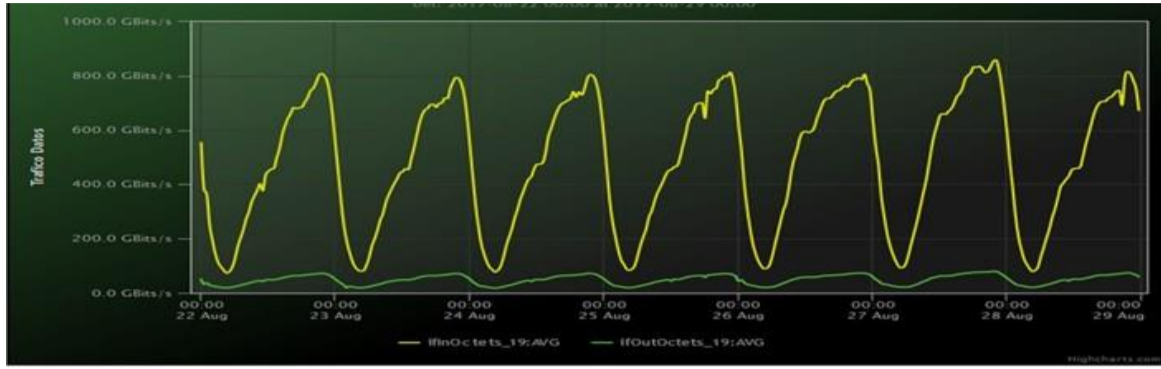

Speed:

Period : 08/15/2017 00:00 - 08/22/2017 00:00

SUMA:	ENTRADA	SALIDA
Minimo (Mbits/s):	76449.17	17583.44
Maximo (Mbits/s):	842300.67	76751.49
Promedio (Mbits/s):	480618.54	48490.72
Carga (Mbyte):	140709279.4	12898194.1

Speed:

Period : 08/22/2017 00:00 - 08/29/2017 00:00

SUMA:	ENTRADA	SALIDA
Minimo (Mbits/s):	73829.62	17903.17
Maximo (Mbits/s):	858379.45	79567.51
Promedio (Mbits/s):	481710.17	48680.43
Carga (Mbyte):	141063358.62	12958823.61