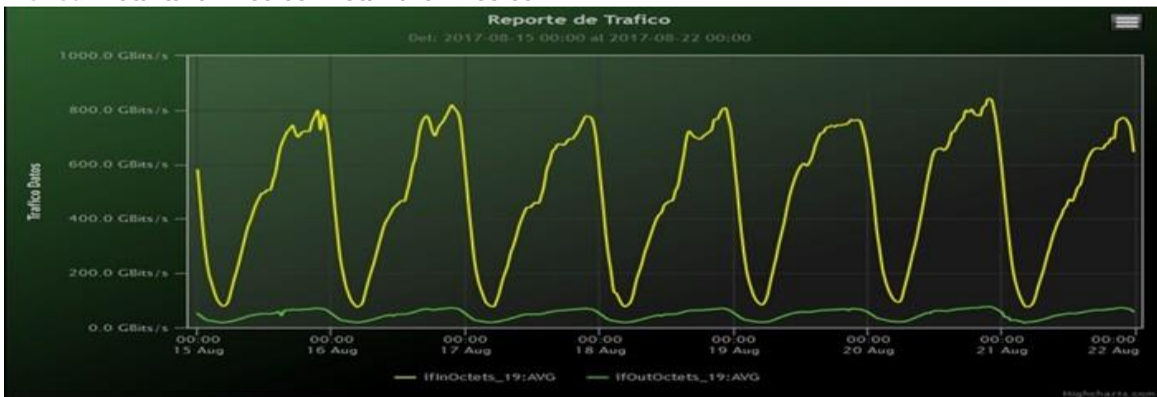

Speed:

Period : 08/08/2017 00:00 - 08/15/2017 00:00

SUMA:	ENTRADA	SALIDA
Minimo (Mbits/s):	73754.69	13287.8
Maximo (Mbits/s):	842681.09	75226.48
Promedio (Mbits/s):	491765.15	48837.53
Carga (Mbyte):	140542038.69	12621424.13

Speed:

Period : 08/15/2017 00:00 - 08/22/2017 00:00

SUMA:	ENTRADA	SALIDA
Minimo (Mbits/s):	76449.17	17583.44
Maximo (Mbits/s):	842300.67	76751.49
Promedio (Mbits/s):	480618.54	48490.72
Carga (Mbyte):	140709279.4	12898194.1