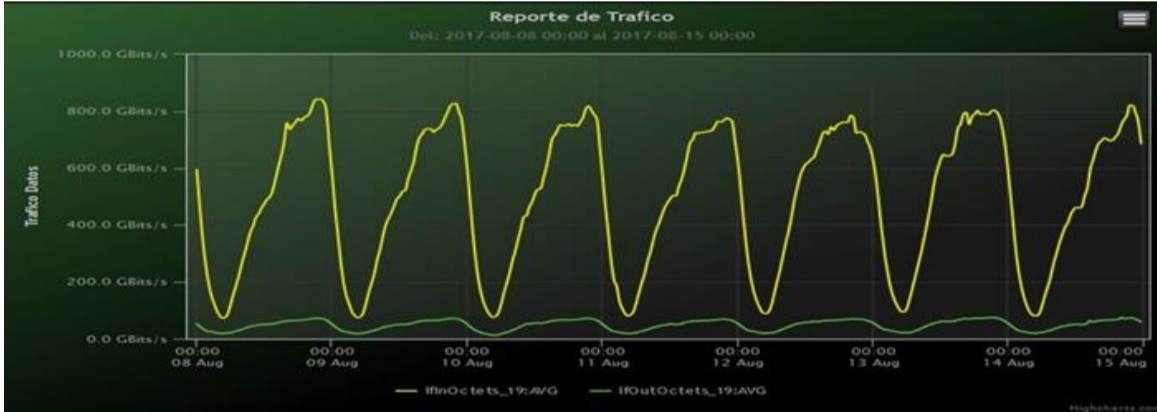

TOE: Enlaces Internacionales

Speed:

Period : 08/01/2017 00:00 - 08/08/2017 00:00

SUMA:	ENTRADA	SALIDA
Minimo (Mbits/s):	70474.72	18687.19
Maximo (Mbits/s):	880401.33	81349.57
Promedio (Mbits/s):	500064.11	49817.13
Carga (Mbyte):	138975267.08	12584703.8

Speed:

Period : 08/08/2017 00:00 - 08/15/2017 00:00

SUMA:	ENTRADA	SALIDA
Minimo (Mbits/s):	73754.69	13287.8
Maximo (Mbits/s):	842681.09	75226.48
Promedio (Mbits/s):	491765.15	48837.53
Carga (Mbyte):	140542038.69	12621424.13

Speed:

Period : 08/15/2017 00:00 - 08/22/2017 00:00

SUMA:	ENTRADA	SALIDA
Minimo (Mbits/s):	76449.17	17583.44
Maximo (Mbits/s):	842300.67	76751.49
Promedio (Mbits/s):	480618.54	48490.72
Carga (Mbyte):	140709279.4	12898194.1

Speed:

Period : 08/22/2017 00:00 - 08/29/2017 00:00

SUMA:	ENTRADA	SALIDA
Minimo (Mbits/s):	73829.62	17903.17
Maximo (Mbits/s):	858379.45	79567.51
Promedio (Mbits/s):	481710.17	48680.43
Carga (Mbyte):	141063358.62	12958823.61