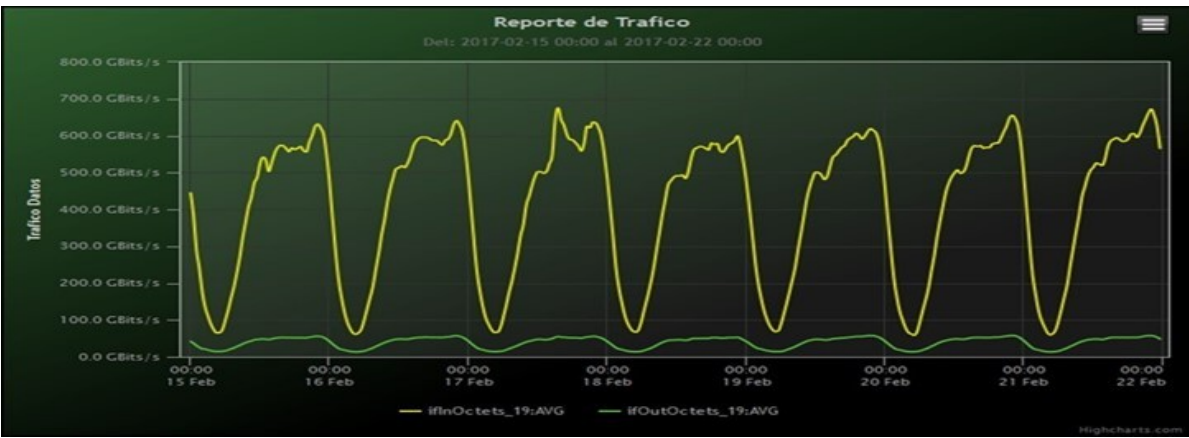

## TOE: Enlaces Internacionales

Speed:

Period : 02/01/2017 00:00 - 02/08/2017 00:00

SUMA:	ENTRADA	SALIDA
Minimo (Mbits/s):	56546.67	12763.2
Maximo (Mbits/s):	643541.47	56709.57
Promedio (Mbits/s):	391206.07	38539.27
Carga (Mbyte):	103583836.37	9406986.83

Speed:

Period : 02/08/2017 00:00 - 02/15/2017 00:00

SUMA:	ENTRADA	SALIDA
Minimo (Mbits/s):	58072.53	12954.63
Maximo (Mbits/s):	646662.43	59522.12
Promedio (Mbits/s):	393693.44	38760.38
Carga (Mbyte):	107816700.08	9877571.38

Speed:

Period : 02/15/2017 00:00 - 02/22/2017 00:00

SUMA:	ENTRADA	SALIDA
Minimo (Mbits/s):	58962.94	13264.68
Maximo (Mbits/s):	674987.3	57724.68
Promedio (Mbits/s):	407663.44	39367.39
Carga (Mbyte):	110970867.28	9623550.34

Speed:

Period : 02/22/2017 00:00 - 03/01/2017 00:00

SUMA:	ENTRADA	SALIDA
Minimo (Mbits/s):	63725.65	13182.79
Maximo (Mbits/s):	660688.75	59298.62
Promedio (Mbits/s):	409671.05	39751.38
Carga (Mbyte):	107316810.38	9873611.51