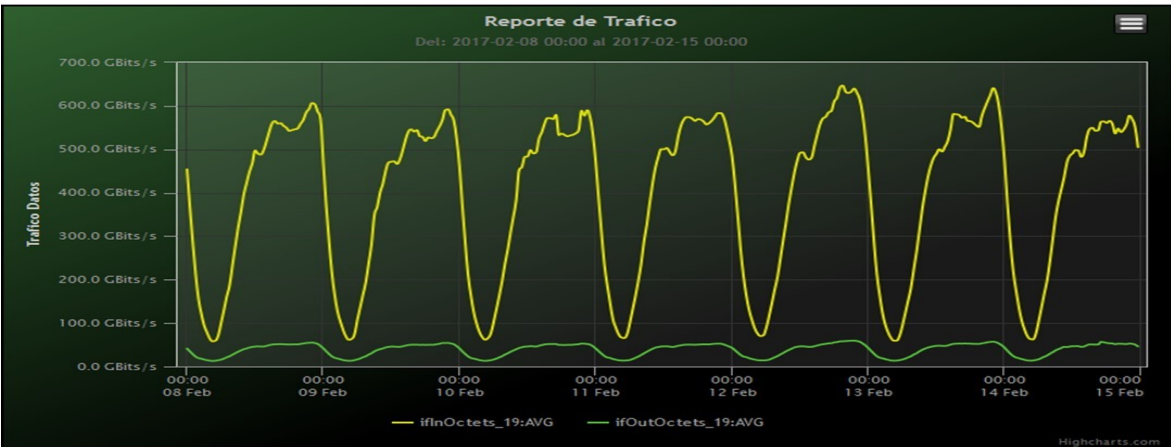

## TOE: Enlaces Internacionales

Speed:

Period : 02/01/2017 00:00 - 02/08/2017 00:00

SUMA:	ENTRADA	SALIDA
Minimo (Mbits/s):	56546.67	12763.2
Maximo (Mbits/s):	643541.47	56709.57
Promedio (Mbits/s):	391206.07	38539.27
Carga (Mbyte):	103583836.37	9406986.83

Speed:

Period : 02/08/2017 00:00 - 02/15/2017 00:00

SUMA:	ENTRADA	SALIDA
Minimo (Mbits/s):	58072.53	12954.63
Maximo (Mbits/s):	646662.43	59522.12
Promedio (Mbits/s):	393693.44	38760.38
Carga (Mbyte):	107816700.08	9877571.38

Speed:

Period : 02/15/2017 00:00 - 02/22/2017 00:00

SUMA:	ENTRADA	SALIDA
Minimo (Mbits/s):	58962.94	13264.68
Maximo (Mbits/s):	674987.3	57724.68
Promedio (Mbits/s):	407663.44	39367.39
Carga (Mbyte):	110970867.28	9623550.34

Speed:

Period : 02/22/2017 00:00 - 03/01/2017 00:00

SUMA:	ENTRADA	SALIDA
Minimo (Mbits/s):	63725.65	13182.79
Maximo (Mbits/s):	660688.75	59298.62
Promedio (Mbits/s):	409671.05	39751.38
Carga (Mbyte):	107316810.38	9873611.51