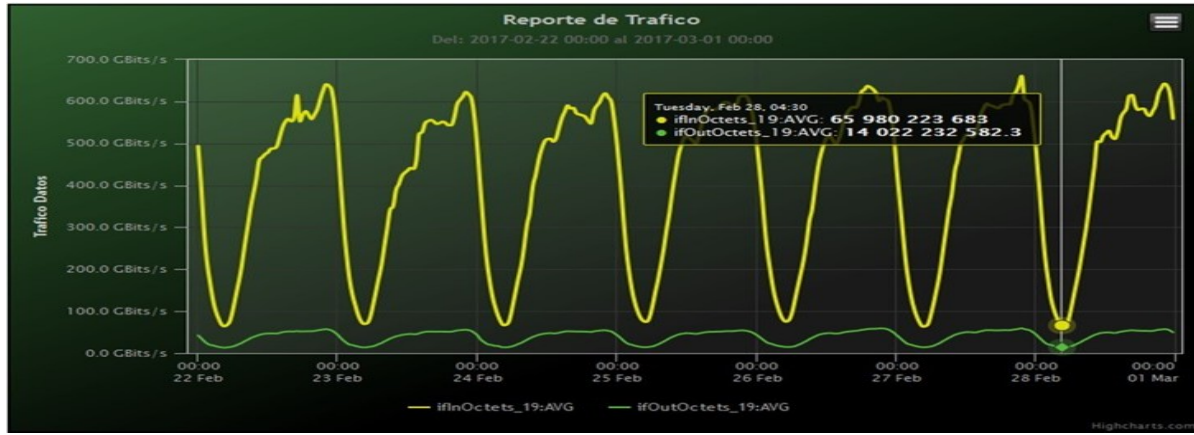

Speed:

Period : 02/08/2017 00:00 - 02/15/2017 00:00

SUMA:	ENTRADA	SALIDA
Minimo (Mbits/s):	58072.53	12954.63
Maximo (Mbits/s):	646662.43	59522.12
Promedio (Mbits/s):	393693.44	38760.38
Carga (Mbyte):	107816700.08	9877571.38

Speed:

Period : 02/15/2017 00:00 - 02/22/2017 00:00

SUMA:	ENTRADA	SALIDA
Minimo (Mbits/s):	58962.94	13264.68
Maximo (Mbits/s):	674987.3	57724.68
Promedio (Mbits/s):	407663.44	39367.39
Carga (Mbyte):	110970867.28	9623550.34

Speed:

Period : 02/22/2017 00:00 - 03/01/2017 00:00

SUMA:	ENTRADA	SALIDA
Minimo (Mbits/s):	63725.65	13182.79
Maximo (Mbits/s):	660688.75	59298.62
Promedio (Mbits/s):	409671.05	39751.38
Carga (Mbyte):	107316810.38	9873611.51