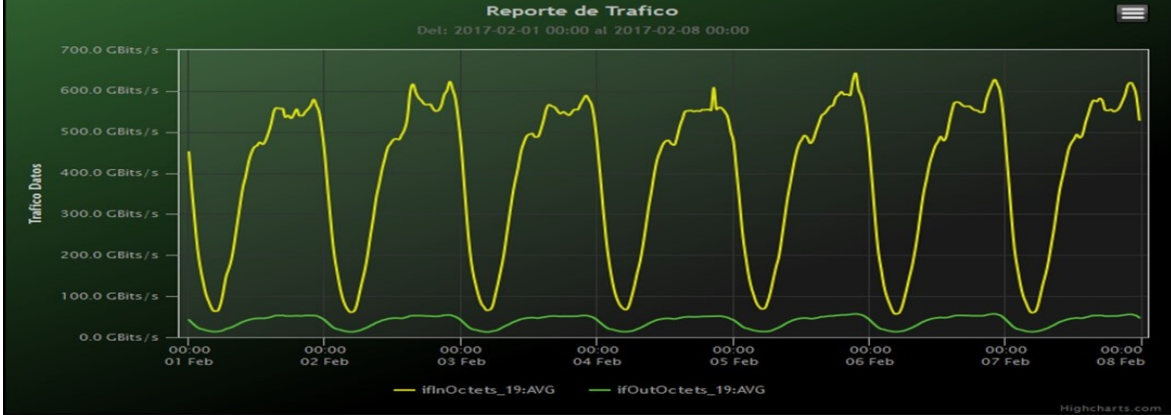

## TOE: Enlaces Internacionales

Speed:

Period : 02/01/2017 00:00 - 02/08/2017 00:00

SUMA:	ENTRADA	SALIDA
Minimo (Mbits/s):	56546.67	12763.2
Maximo (Mbits/s):	643541.47	56709.57
Promedio (Mbits/s):	391206.07	38539.27
Carga (Mbyte):	103583836.37	9406986.83

Speed:

Period : 02/08/2017 00:00 - 02/15/2017 00:00

SUMA:	ENTRADA	SALIDA
Minimo (Mbits/s):	58072.53	12954.63
Maximo (Mbits/s):	646662.43	59522.12
Promedio (Mbits/s):	393693.44	38760.38
Carga (Mbyte):	107816700.08	9877571.38

Speed:

Period : 02/15/2017 00:00 - 02/22/2017 00:00

SUMA:	ENTRADA	SALIDA
Minimo (Mbits/s):	58962.94	13264.68
Maximo (Mbits/s):	674987.3	57724.68
Promedio (Mbits/s):	407663.44	39367.39
Carga (Mbyte):	110970867.28	9623550.34

Speed:

Period : 02/22/2017 00:00 - 03/01/2017 00:00

SUMA:	ENTRADA	SALIDA
Minimo (Mbits/s):	63725.65	13182.79
Maximo (Mbits/s):	660688.75	59298.62
Promedio (Mbits/s):	409671.05	39751.38
Carga (Mbyte):	107316810.38	9873611.51