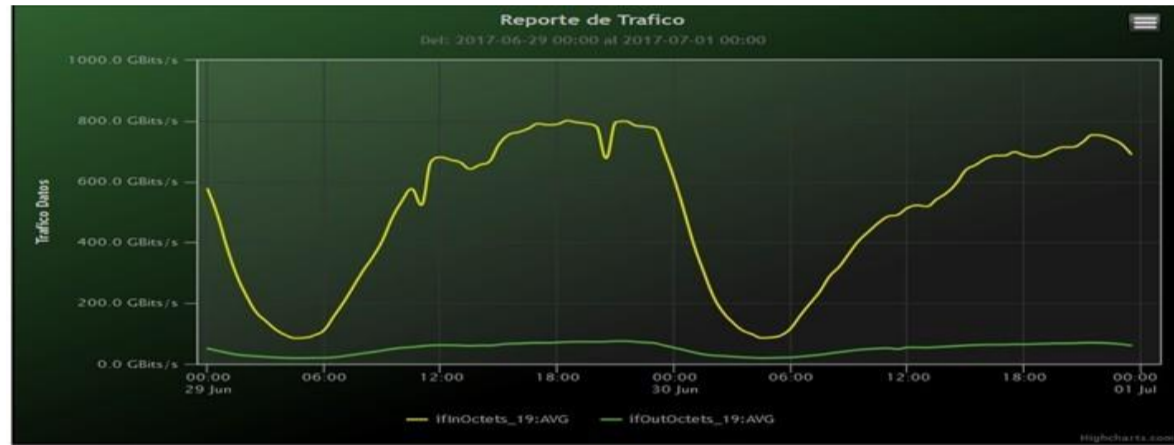

Speed:

Period : 06/08/2017 00:00 - 06/15/2017 00:00

| SUMA: | ENTRADA | SALIDA |
|---------------------|-------------|-------------|
| Minimo (Mbits/s): | 60239.8 | 17190.88 |
| Maximo (Mbits/s): | 758261.7 | 73006.32 |
| Promedio (Mbits/s): | 434128.65 | 45042.5 |
| Carga (Mbyte): | 125109344.8 | 12142947.99 |

Speed:

Period : 06/15/2017 00:00 - 06/22/2017 00:00

| SUMA: | ENTRADA | SALIDA |
|---------------------|--------------|-------------|
| Minimo (Mbits/s): | 60872.93 | 17798.95 |
| Maximo (Mbits/s): | 733992.84 | 77554.9 |
| Promedio (Mbits/s): | 417971.63 | 45981.58 |
| Carga (Mbyte): | 119922713.22 | 12681300.37 |

Speed:

Period : 06/22/2017 00:00 - 06/29/2017 00:00

Speed:
Period : 06/29/2017 00:00 - 07/01/2017 00:00

| SUMA: | ENTRADA | SALIDA |
|---------------------|--------------|-------------|
| Minimo (Mbits/s): | 84813.98 | 8942.97 |
| Maximo (Mbits/s): | 800928.09 | 74987.43 |
| Promedio (Mbits/s): | 494224.09 | 49395.06 |
| Carga (Mbyte): | 131435498.86 | 12342505.09 |