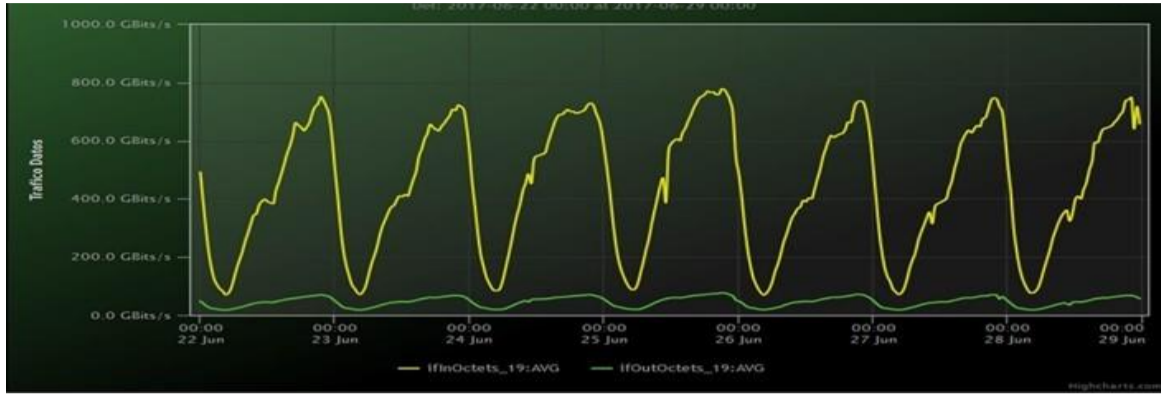

Speed:

Period : 06/08/2017 00:00 - 06/15/2017 00:00

| SUMA: | ENTRADA | SALIDA |
|---------------------|-------------|-------------|
| Minimo (Mbits/s): | 60239.8 | 17190.88 |
| Maximo (Mbits/s): | 758261.7 | 73006.32 |
| Promedio (Mbits/s): | 434128.65 | 45042.5 |
| Carga (Mbyte): | 125109344.8 | 12142947.99 |

Speed:

Period : 06/15/2017 00:00 - 06/22/2017 00:00

| SUMA: | ENTRADA | SALIDA |
|---------------------|--------------|-------------|
| Minimo (Mbits/s): | 60872.93 | 17798.95 |
| Maximo (Mbits/s): | 733992.84 | 77554.9 |
| Promedio (Mbits/s): | 417971.63 | 45981.58 |
| Carga (Mbyte): | 119922713.22 | 12681300.37 |

Speed:

Period : 06/22/2017 00:00 - 06/29/2017 00:00

Speed:
Period : 06/29/2017 00:00 - 07/01/2017 00:00

| SUMA: | ENTRADA | SALIDA |
|---------------------|--------------|-------------|
| Minimo (Mbits/s): | 84813.98 | 8942.97 |
| Maximo (Mbits/s): | 800928.09 | 74987.43 |
| Promedio (Mbits/s): | 494224.09 | 49395.06 |
| Carga (Mbyte): | 131435498.86 | 12342505.09 |