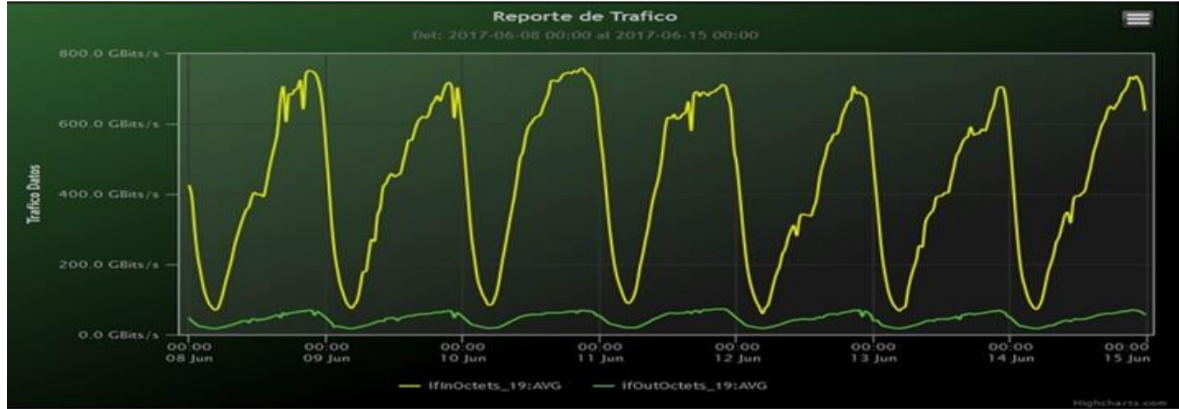

TOE: Enlaces Internacionales

Speed:

Period : 06/01/2017 00:00 - 06/08/2017 00:00

| SUMA: | ENTRADA | SALIDA |
|---------------------|--------------|----------|
| Minimo (Mbits/s): | 69645.37 | 15117.28 |
| Maximo (Mbits/s): | 748422.1 | 74517.03 |
| Promedio (Mbits/s): | 417753.64 | 43669.02 |
| Carga (Mbyte): | 122855640.78 | 12236214 |

Speed:

Period : 06/08/2017 00:00 - 06/15/2017 00:00

| SUMA: | ENTRADA | SALIDA |
|---------------------|-------------|-------------|
| Minimo (Mbits/s): | 60239.8 | 17190.88 |
| Maximo (Mbits/s): | 758261.7 | 73006.32 |
| Promedio (Mbits/s): | 434128.65 | 45042.5 |
| Carga (Mbyte): | 125109344.8 | 12142947.99 |

Speed:

Period : 06/15/2017 00:00 - 06/22/2017 00:00

| SUMA: | ENTRADA | SALIDA |
|---------------------|--------------|-------------|
| Minimo (Mbits/s): | 60872.93 | 17798.95 |
| Maximo (Mbits/s): | 733992.84 | 77554.9 |
| Promedio (Mbits/s): | 417971.63 | 45981.58 |
| Carga (Mbyte): | 119922713.22 | 12681300.37 |

Speed:

Period : 06/22/2017 00:00 - 06/29/2017 00:00

Speed:
Period : 06/29/2017 00:00 - 07/01/2017 00:00

| SUMA: | ENTRADA | SALIDA |
|---------------------|--------------|-------------|
| Minimo (Mbits/s): | 84813.98 | 8942.97 |
| Maximo (Mbits/s): | 800928.09 | 74987.43 |
| Promedio (Mbits/s): | 494224.09 | 49395.06 |
| Carga (Mbyte): | 131435498.86 | 12342505.09 |