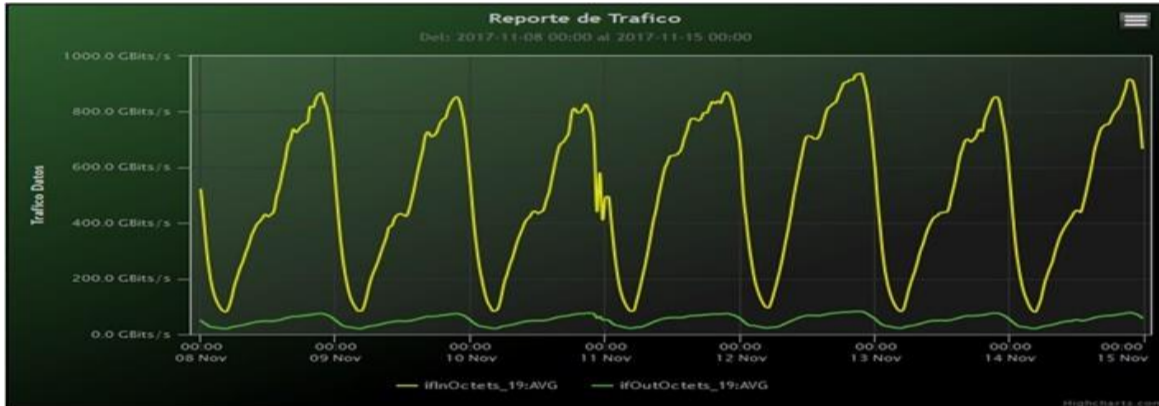

## TOE: Enlaces Internacionales

Speed:

Period : 11/01/2017 00:00 - 11/08/2017 00:00

SUMA:	ENTRADA	SALIDA
Minimo (Mbits/s):	74976.3	20730.06
Maximo (Mbits/s):	958687.33	80615.09
Promedio (Mbits/s):	516844.38	51433.87
Carga (Mbyte):	158933079.15	13440012.03

Speed:

Period : 11/08/2017 00:00 - 11/15/2017 00:00

SUMA:	ENTRADA	SALIDA
Minimo (Mbits/s):	81041.32	20519.51
Maximo (Mbits/s):	937973.13	82643.73
Promedio (Mbits/s):	501542.68	50983.81
Carga (Mbyte):	155561704.3	13770969.37

Speed:

Period : 11/15/2017 00:00 - 11/22/2017 00:00

SUMA:	ENTRADA	SALIDA
Minimo (Mbits/s):	78909.33	19356.46
Maximo (Mbits/s):	911182.02	83360.21
Promedio (Mbits/s):	512741.61	52945.07
Carga (Mbyte):	150779054.32	13963153.07

Speed:

Period : 11/22/2017 00:00 - 11/29/2017 00:00

SUMA:	ENTRADA	SALIDA
Minimo (Mbits/s):	83731.51	20421.7
Maximo (Mbits/s):	884219.27	81671.37
Promedio (Mbits/s):	501193.3	51656.14
Carga (Mbyte):	146801360.69	13458031.98