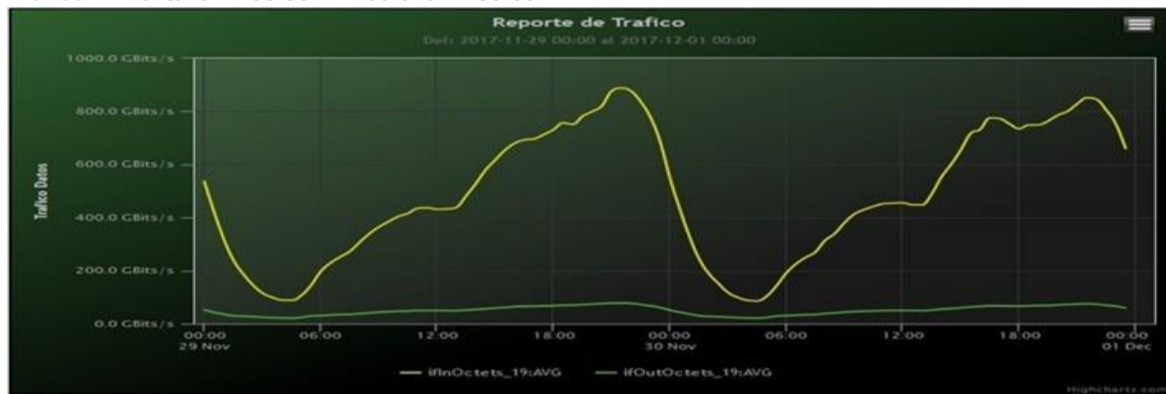

Speed:

Period : 11/15/2017 00:00 - 11/22/2017 00:00

SUMA:	ENTRADA	SALIDA
Minimo (Mbits/s):	78909.33	19356.46
Maximo (Mbits/s):	911182.02	83360.21
Promedio (Mbits/s):	512741.61	52945.07
Carga (Mbyte):	150779054.32	13963153.07

Speed:

Period : 11/22/2017 00:00 - 11/29/2017 00:00

SUMA:	ENTRADA	SALIDA
Minimo (Mbits/s):	83731.51	20421.7
Maximo (Mbits/s):	884219.27	81671.37
Promedio (Mbits/s):	501193.3	51656.14
Carga (Mbyte):	146801360.69	13458031.98

Speed:

Period : 11/29/2017 00:00 - 12/01/2017 00:00

SUMA:	ENTRADA	SALIDA
Minimo (Mbits/s):	85884.08	21264.96
Maximo (Mbits/s):	888032.35	77915.06
Promedio (Mbits/s):	484284.78	50102.11
Carga (Mbyte):	146794023.1	12995116.66