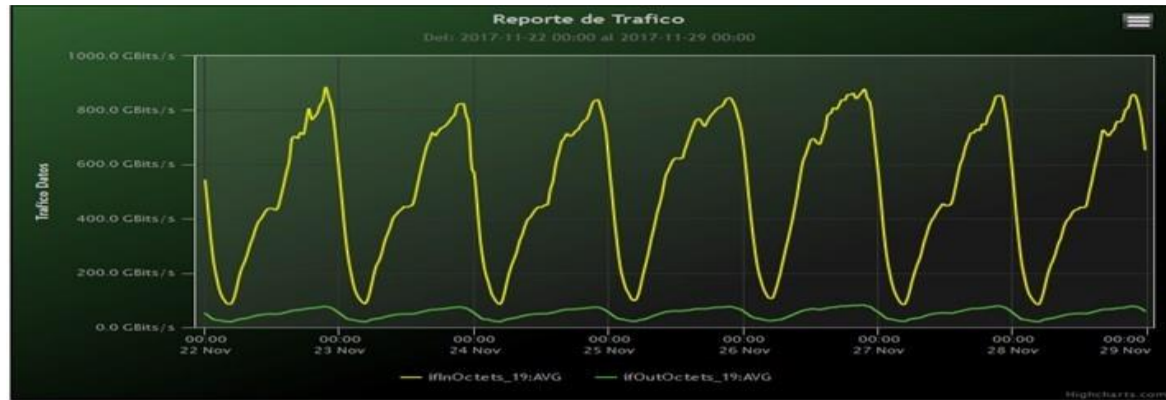

Speed:

Period : 11/15/2017 00:00 - 11/22/2017 00:00

SUMA:	ENTRADA	SALIDA
Minimo (Mbits/s):	78909.33	19356.46
Maximo (Mbits/s):	911182.02	83360.21
Promedio (Mbits/s):	512741.61	52945.07
Carga (Mbyte):	150779054.32	13963153.07

Speed:

Period : 11/22/2017 00:00 - 11/29/2017 00:00

SUMA:	ENTRADA	SALIDA
Minimo (Mbits/s):	83731.51	20421.7
Maximo (Mbits/s):	884219.27	81671.37
Promedio (Mbits/s):	501193.3	51656.14
Carga (Mbyte):	146801360.69	13458031.98