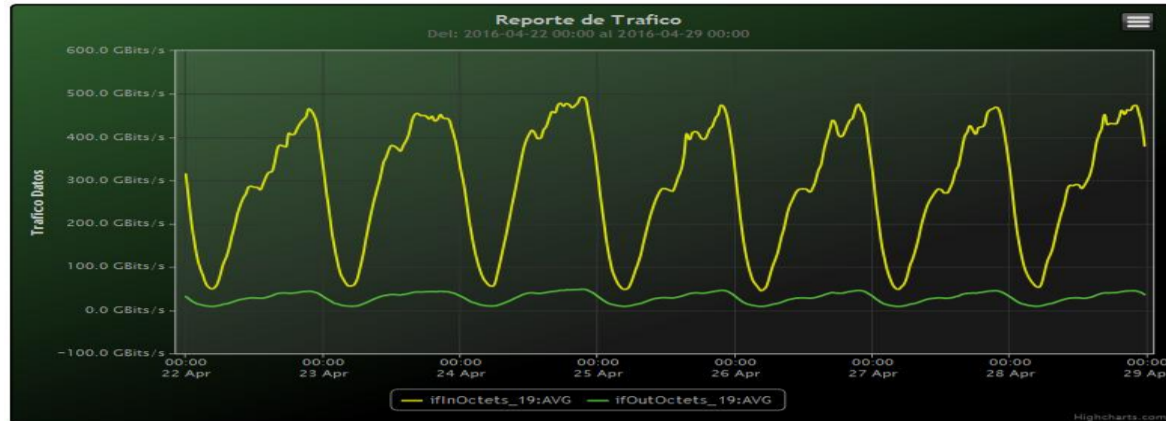

Speed:

Period : 04/15/2016 00:00 - 04/22/2016 00:00

SUMA:	ENTRADA	SALIDA
Minimo (Mbits/s):	46436.78	8545.94
Maximo (Mbits/s):	478867.04	47423.47
Promedio (Mbits/s):	281204.26	28495.39
Carga (Mbyte):	79394953.33	7955679.79

Speed:

Period : 04/22/2016 00:00 - 04/29/2016 00:00

SUMA:	ENTRADA	SALIDA
Mínimo (Mbits/s):	45474.13	8929.49
Maximo (Mbits/s):	492636.21	48473.48
Promedio (Mbits/s):	285558.58	29067.66
Carga (Mbyte):	80946992.01	8142214.54