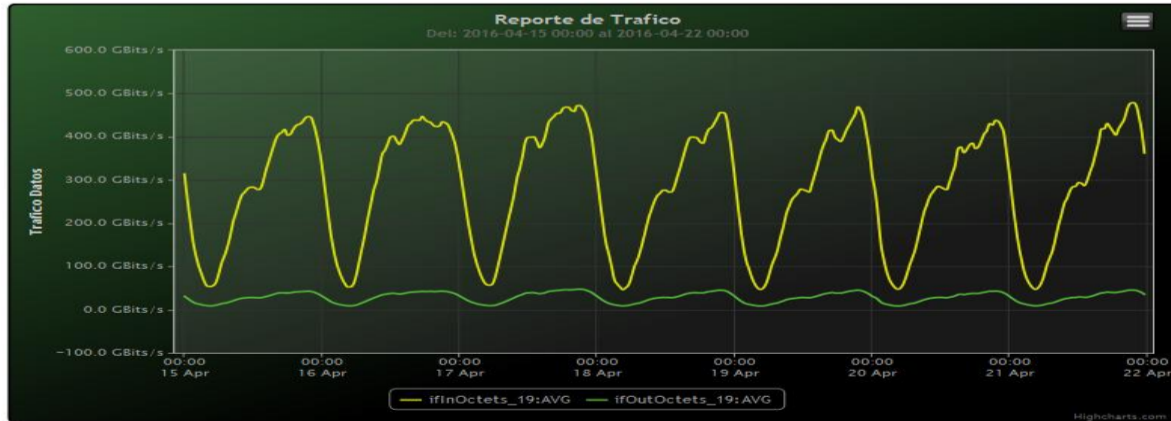

Speed:

Period : 04/08/2016 00:00 - 04/15/2016 00:00

SUMA:	ENTRADA	SALIDA
Minimo (Mbits/s):	44726.68	8312.56
Maximo (Mbits/s):	467881.88	46665.67
Promedio (Mbits/s):	279594.08	28929.78
Carga (Mbyte):	76750086.35	7747849.83

Speed:

Period : 04/15/2016 00:00 - 04/22/2016 00:00

SUMA:	ENTRADA	SALIDA
Minimo (Mbits/s):	46436.78	8545.94
Maximo (Mbits/s):	478867.04	47423.47
Promedio (Mbits/s):	281204.26	28495.39
Carga (Mbyte):	79394953.33	7955679.79