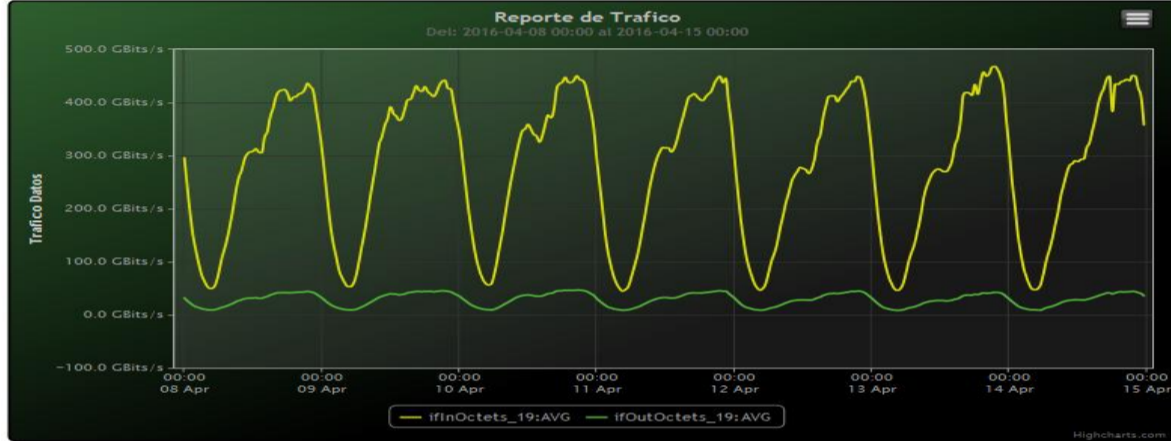

**TOE: Enlaces Internacionales**

Speed:

Period : 04/01/2016 00:00 - 04/08/2016 00:00

SUMA:	ENTRADA	SALIDA
Minimo (Mbits/s):	43571.8	8482.43
Maximo (Mbits/s):	482498.13	45649.81
Promedio (Mbits/s):	276882.63	28432.32
Carga (Mbyte):	76749409.89	7458851.88

Speed:

Period : 04/08/2016 00:00 - 04/15/2016 00:00

SUMA:	ENTRADA	SALIDA
Minimo (Mbits/s):	44726.68	8312.56
Maximo (Mbits/s):	467881.88	46665.67
Promedio (Mbits/s):	279594.08	28929.78
Carga (Mbyte):	76750086.35	7747849.83

Speed:

Period : 04/15/2016 00:00 - 04/22/2016 00:00

SUMA:	ENTRADA	SALIDA
Minimo (Mbits/s):	46436.78	8545.94
Maximo (Mbits/s):	478867.04	47423.47
Promedio (Mbits/s):	281204.26	28495.39
Carga (Mbyte):	79394953.33	7955679.79