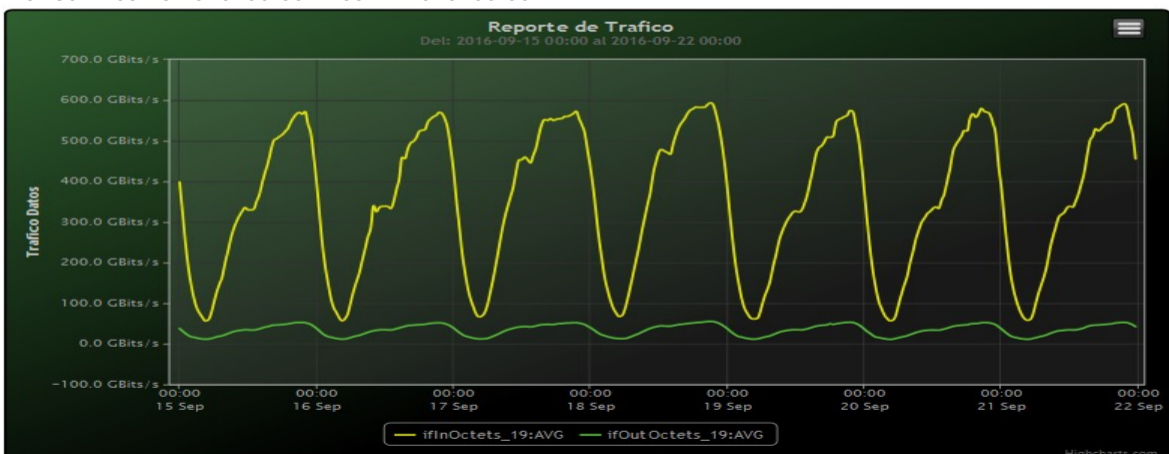

Speed:

Period : 09/08/2016 00:00 - 09/15/2016 00:00

SUMA:	ENTRADA	SALIDA
Minimo (Mbits/s):	56483.4	9998.95
Maximo (Mbits/s):	609068.46	56589.28
Promedio (Mbits/s):	347532.38	34078.49
Carga (Mbyte):	100476677.15	9395104.48

Speed:

Period : 09/15/2016 00:00 - 09/22/2016 00:00

SUMA:	ENTRADA	SALIDA
Minimo (Mbits/s):	56544.92	11157.67
Maximo (Mbits/s):	593509.21	55275.22
Promedio (Mbits/s):	348853.47	34403.39
Carga (Mbyte):	99050251.82	9228281.19