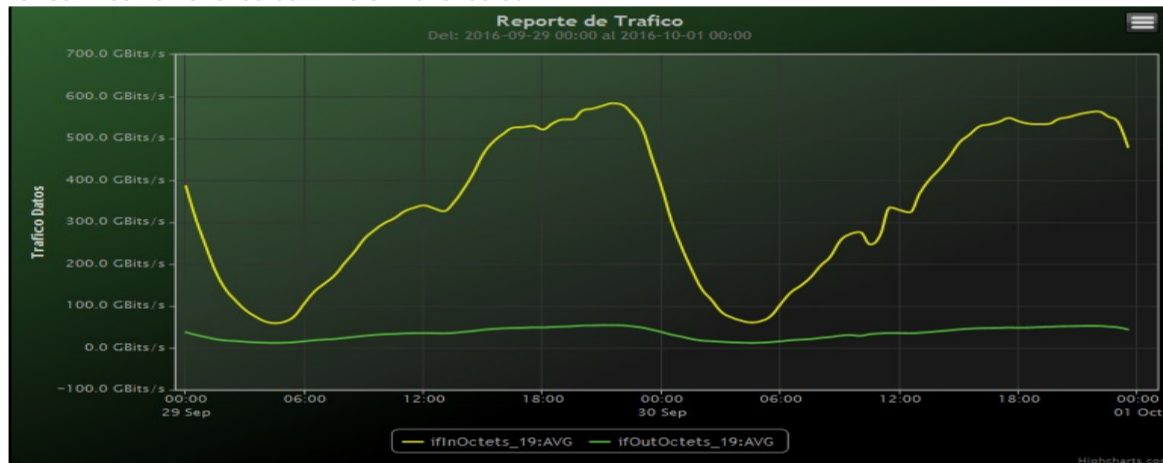

Speed:

Period : 09/22/2016 00:00 - 09/29/2016 00:00

SUMA:	ENTRADA	SALIDA
Minimo (Mbits/s):	55561.12	11369.15
Maximo (Mbits/s):	628576.69	59269.22
Promedio (Mbits/s):	358371.67	35577.48
Carga (Mbyte):	102206314.8	9445181.25

Speed:

Period : 09/29/2016 00:00 - 10/01/2016 00:00

SUMA:	ENTRADA	SALIDA
Minimo (Mbits/s):	58949.39	11766.43
Maximo (Mbits/s):	583882.98	53981.18
Promedio (Mbits/s):	341758.78	34431.58
Carga (Mbyte):	97302970.41	8957563.72