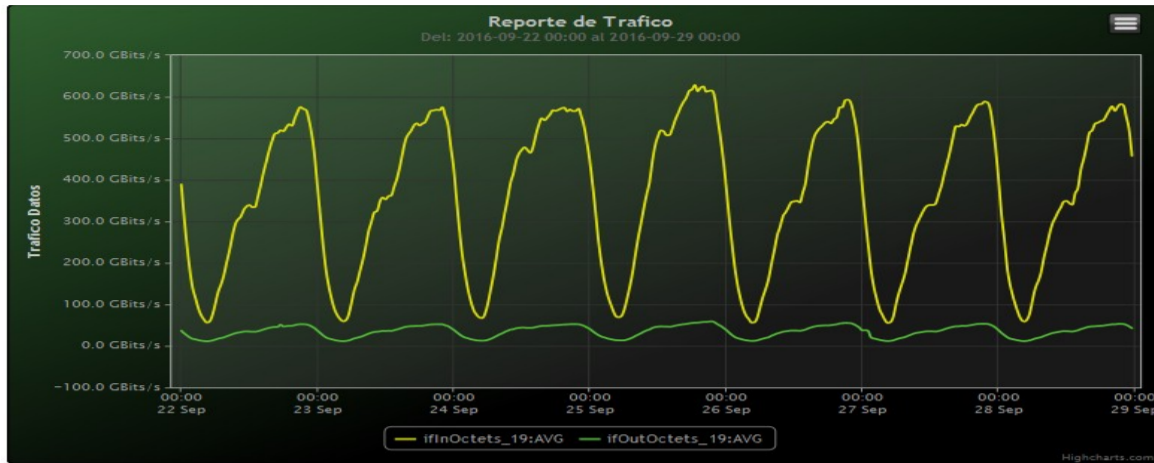

Speed:

Period : 09/15/2016 00:00 - 09/22/2016 00:00

SUMA:	ENTRADA	SALIDA
Minimo (Mbits/s):	56544.92	11157.67
Maximo (Mbits/s):	593509.21	55275.22
Promedio (Mbits/s):	348853.47	34403.39
Carga (Mbyte):	99050251.82	9228281.19

Speed:

Period : 09/22/2016 00:00 - 09/29/2016 00:00

SUMA:	ENTRADA	SALIDA
Minimo (Mbits/s):	55561.12	11369.15
Maximo (Mbits/s):	628576.69	59269.22
Promedio (Mbits/s):	358371.67	35577.48
Carga (Mbyte):	102206314.8	9445181.25