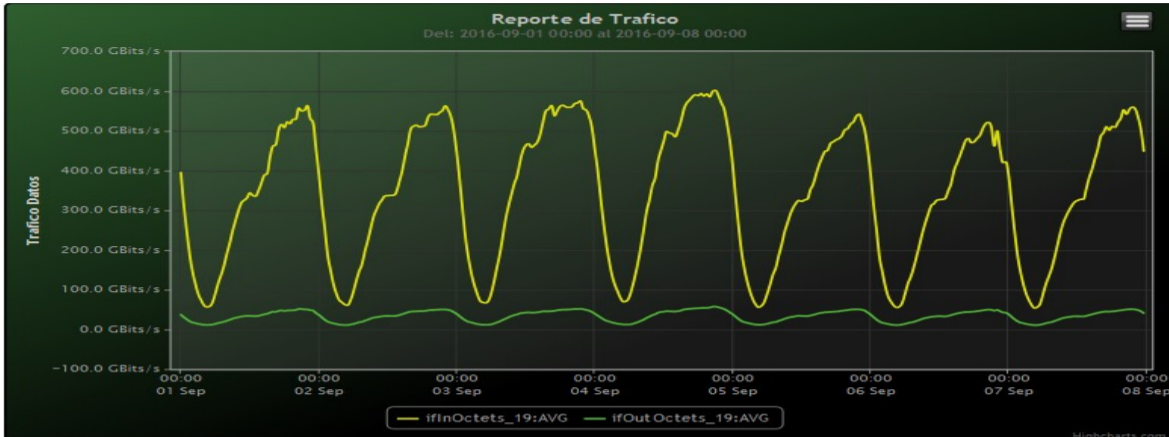

## TOE: Enlaces Internacionales

Speed:

Period : 09/01/2016 00:00 - 09/08/2016 00:00

SUMA:	ENTRADA	SALIDA
Minimo (Mbits/s):	54396.22	10962.44
Maximo (Mbits/s):	602139.05	57640.32
Promedio (Mbits/s):	343164.07	34014.19
Carga (Mbyte):	97945686.25	9288965.68

Speed:

Period : 09/08/2016 00:00 - 09/15/2016 00:00

SUMA:	ENTRADA	SALIDA
Minimo (Mbits/s):	56483.4	9998.95
Maximo (Mbits/s):	609068.46	56589.28
Promedio (Mbits/s):	347532.38	34078.49
Carga (Mbyte):	100476677.15	9395104.48

Speed:

Period : 09/15/2016 00:00 - 09/22/2016 00:00

SUMA:	ENTRADA	SALIDA
Minimo (Mbits/s):	56544.92	11157.67
Maximo (Mbits/s):	593509.21	55275.22
Promedio (Mbits/s):	348853.47	34403.39
Carga (Mbyte):	99050251.82	9228281.19