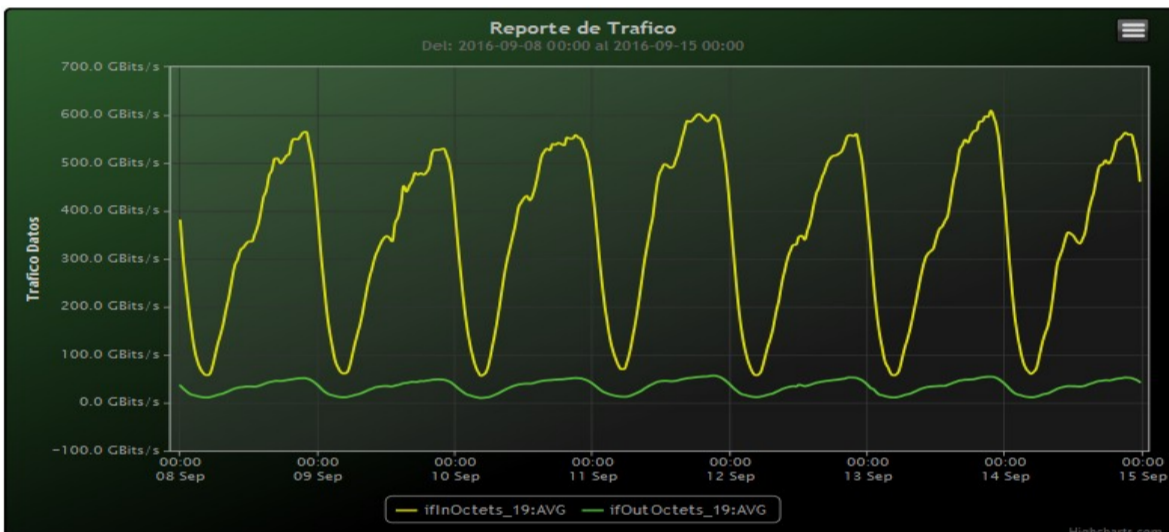

## TOE: Enlaces Internacionales

Speed:

Period : 09/01/2016 00:00 - 09/08/2016 00:00

SUMA:	ENTRADA	SALIDA
Minimo (Mbits/s):	54396.22	10962.44
Maximo (Mbits/s):	602139.05	57640.32
Promedio (Mbits/s):	343164.07	34014.19
Carga (Mbyte):	97945686.25	9288965.68

Speed:

Period : 09/08/2016 00:00 - 09/15/2016 00:00

SUMA:	ENTRADA	SALIDA
Minimo (Mbits/s):	56483.4	9998.95
Maximo (Mbits/s):	609068.46	56589.28
Promedio (Mbits/s):	347532.38	34078.49
Carga (Mbyte):	100476677.15	9395104.48

Speed:

Period : 09/15/2016 00:00 - 09/22/2016 00:00

SUMA:	ENTRADA	SALIDA
Minimo (Mbits/s):	56544.92	11157.67
Maximo (Mbits/s):	593509.21	55275.22
Promedio (Mbits/s):	348853.47	34403.39
Carga (Mbyte):	99050251.82	9228281.19

Speed:

Period : 09/22/2016 00:00 - 09/29/2016 00:00

SUMA:	ENTRADA	SALIDA
Minimo (Mbits/s):	55561.12	11369.15
Maximo (Mbits/s):	628576.69	59269.22
Promedio (Mbits/s):	358371.67	35577.48
Carga (Mbyte):	102206314.8	9445181.25