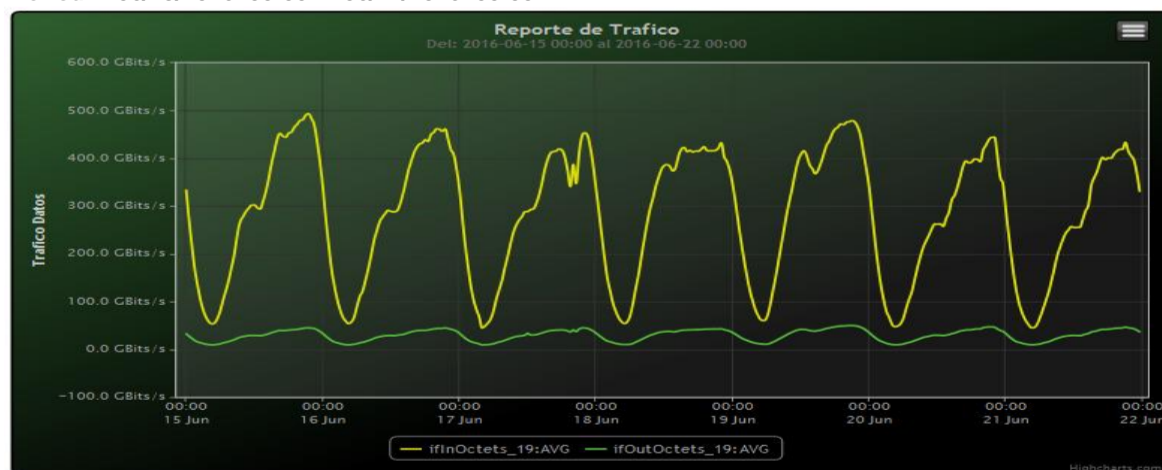

Speed:

Period : 06/08/2016 00:00 - 06/15/2016 00:00

| SUMA: | ENTRADA | SALIDA |
|---------------------|-------------|------------|
| Minimo (Mbits/s): | 49388.33 | 9115.43 |
| Maximo (Mbits/s): | 495839.28 | 51841.96 |
| Promedio (Mbits/s): | 296602.75 | 30079.25 |
| Carga (Mbyte): | 81680606.62 | 7923543.73 |

Speed:

Period : 06/15/2016 00:00 - 06/22/2016 00:00

| SUMA: | ENTRADA | SALIDA |
|---------------------|-------------|------------|
| Minimo (Mbits/s): | 44801.89 | 9155.02 |
| Maximo (Mbits/s): | 493633.41 | 49700.42 |
| Promedio (Mbits/s): | 282631.05 | 29643.74 |
| Carga (Mbyte): | 81803639.91 | 8260347.95 |

Speed:

Period : 06/22/2016 00:00 - 06/29/2016 00:00

| SUMA: | ENTRADA | SALIDA |
|---------------------|-------------|------------|
| Minimo (Mbits/s): | 41045.24 | 8581.14 |
| Maximo (Mbits/s): | 465473.17 | 49572.57 |
| Promedio (Mbits/s): | 285931.56 | 29952.53 |
| Carga (Mbyte): | 77285859.73 | 8257783.97 |