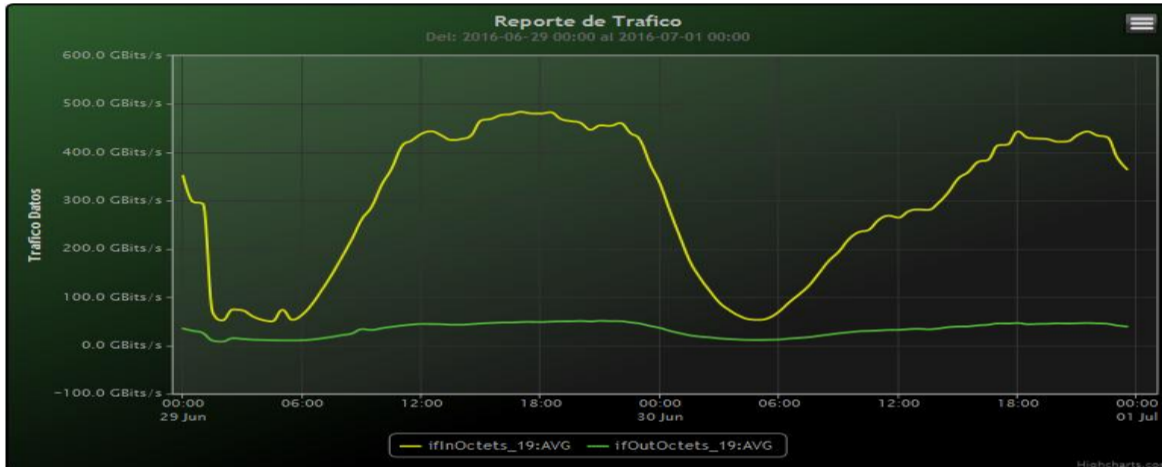

Speed:

Period : 06/15/2016 00:00 - 06/22/2016 00:00

| SUMA: | ENTRADA | SALIDA |
|---------------------|-------------|------------|
| Minimo (Mbits/s): | 44801.89 | 9155.02 |
| Maximo (Mbits/s): | 493633.41 | 49700.42 |
| Promedio (Mbits/s): | 282631.05 | 29643.74 |
| Carga (Mbyte): | 81803639.91 | 8260347.95 |

Speed:

Period : 06/22/2016 00:00 - 06/29/2016 00:00

| SUMA: | ENTRADA | SALIDA |
|---------------------|-------------|------------|
| Minimo (Mbits/s): | 41045.24 | 8581.14 |
| Maximo (Mbits/s): | 465473.17 | 49572.57 |
| Promedio (Mbits/s): | 285931.56 | 29952.53 |
| Carga (Mbyte): | 77285859.73 | 8257783.97 |

Speed:

Period : 06/29/2016 00:00 - 07/01/2016 00:00

| SUMA: | ENTRADA | SALIDA |
|---------------------|-------------|------------|
| Minimo (Mbits/s): | 49939.63 | 7969.59 |
| Maximo (Mbits/s): | 483980.47 | 51047.48 |
| Promedio (Mbits/s): | 293395.33 | 32712.23 |
| Carga (Mbyte): | 80713777.87 | 8567786.06 |