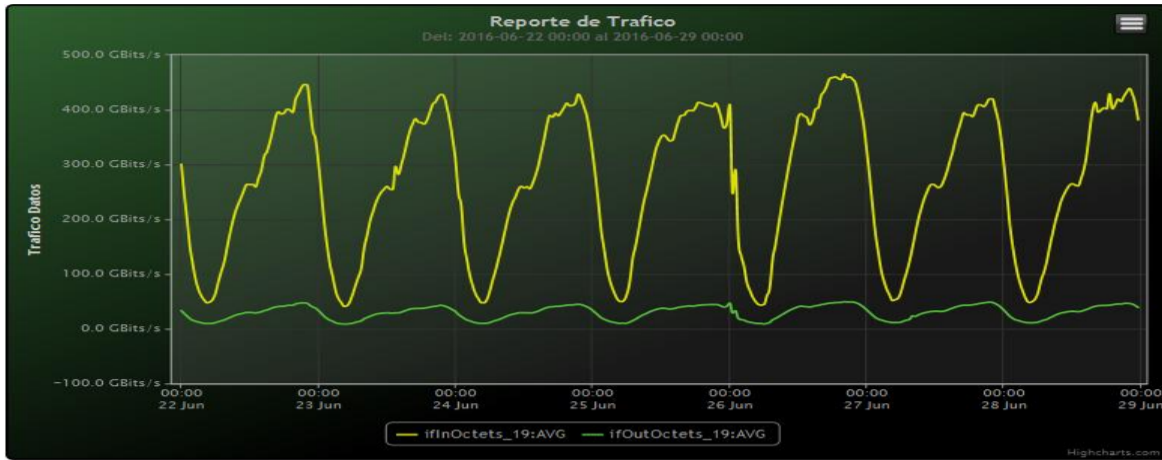

Speed:

Period : 06/15/2016 00:00 - 06/22/2016 00:00

| SUMA: | ENTRADA | SALIDA |
|---------------------|-------------|------------|
| Minimo (Mbits/s): | 44801.89 | 9155.02 |
| Maximo (Mbits/s): | 493633.41 | 49700.42 |
| Promedio (Mbits/s): | 282631.05 | 29643.74 |
| Carga (Mbyte): | 81803639.91 | 8260347.95 |

Speed:

Period : 06/22/2016 00:00 - 06/29/2016 00:00

| SUMA: | ENTRADA | SALIDA |
|---------------------|-------------|------------|
| Minimo (Mbits/s): | 41045.24 | 8581.14 |
| Maximo (Mbits/s): | 465473.17 | 49572.57 |
| Promedio (Mbits/s): | 285931.56 | 29952.53 |
| Carga (Mbyte): | 77285859.73 | 8257783.97 |