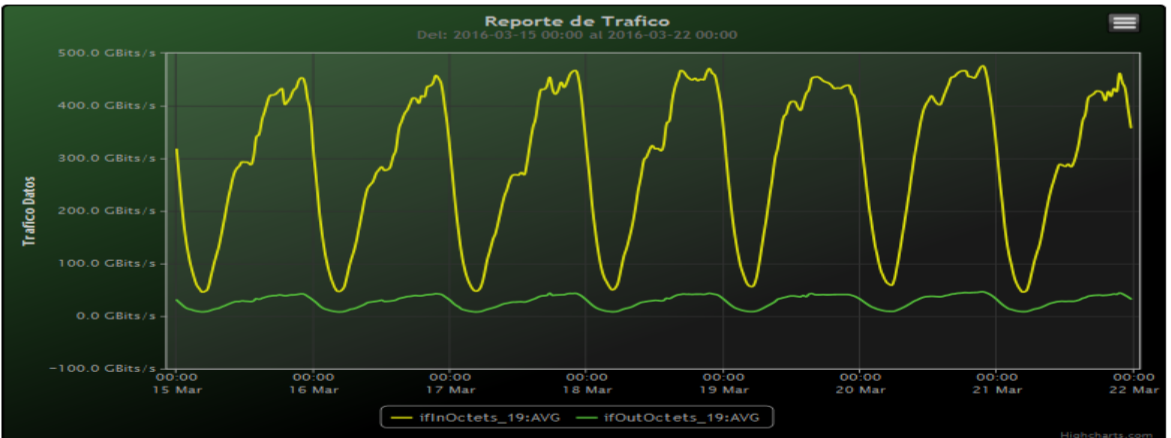

TOE: Enlaces Internacionales

Speed:

Period : 03/01/2016 00:00 - 03/08/2016 00:00

SUMA:	ENTRADA	SALIDA
Minimo (Mbits/s):	45278.4	7842.24
Maximo (Mbits/s):	481882.32	45620.2
Promedio (Mbits/s):	299453.81	29253.17
Carga (Mbyte):	79989687.28	7350549.3

Speed:

Period : 03/08/2016 00:00 - 03/15/2016 00:00

SUMA:	ENTRADA	SALIDA
Minimo (Mbits/s):	46518.06	7974.37
Maximo (Mbits/s):	475351.5	45166.69
Promedio (Mbits/s):	291395.43	28603.31
Carga (Mbyte):	78302381.28	7353061.18

Speed:

Period : 03/15/2016 00:00 - 03/22/2016 00:00

SUMA:	ENTRADA	SALIDA
Minimo (Mbits/s):	45763.23	7985.87
Maximo (Mbits/s):	475949.89	46219.19
Promedio (Mbits/s):	290184.29	28153.93
Carga (Mbyte):	77675399.49	7559379.75