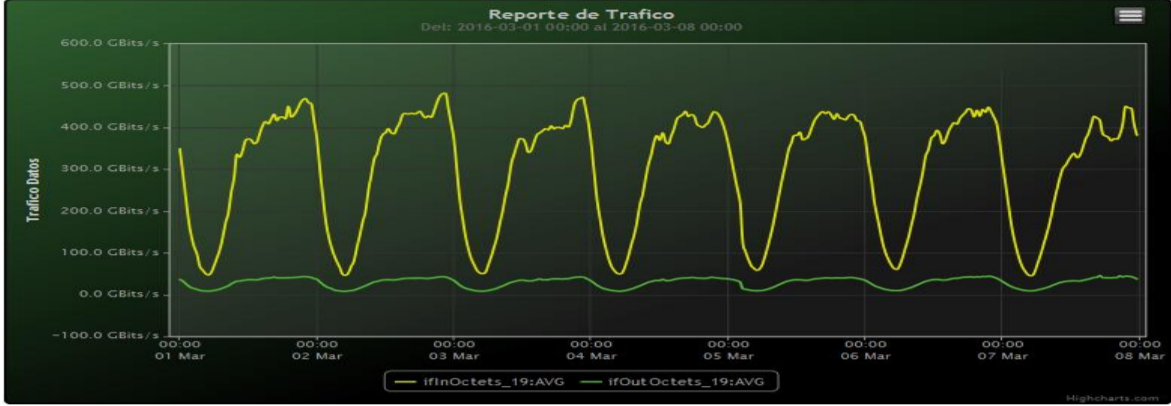

TOE: Enlaces Internacionales

Speed:

Period : 03/01/2016 00:00 - 03/08/2016 00:00

SUMA:	ENTRADA	SALIDA
Minimo (Mbits/s):	45278.4	7842.24
Maximo (Mbits/s):	481882.32	45620.2
Promedio (Mbits/s):	299453.81	29253.17
Carga (Mbyte):	79989687.28	7350549.3

Speed:

Period : 03/08/2016 00:00 - 03/15/2016 00:00

SUMA:	ENTRADA	SALIDA
Minimo (Mbits/s):	46518.06	7974.37
Maximo (Mbits/s):	475351.5	45166.69
Promedio (Mbits/s):	291395.43	28603.31
Carga (Mbyte):	78302381.28	7353061.18

Speed:

Period : 03/15/2016 00:00 - 03/22/2016 00:00

SUMA:	ENTRADA	SALIDA
Minimo (Mbits/s):	45763.23	7985.87
Maximo (Mbits/s):	475949.89	46219.19
Promedio (Mbits/s):	290184.29	28153.93
Carga (Mbyte):	77675399.49	7559379.75