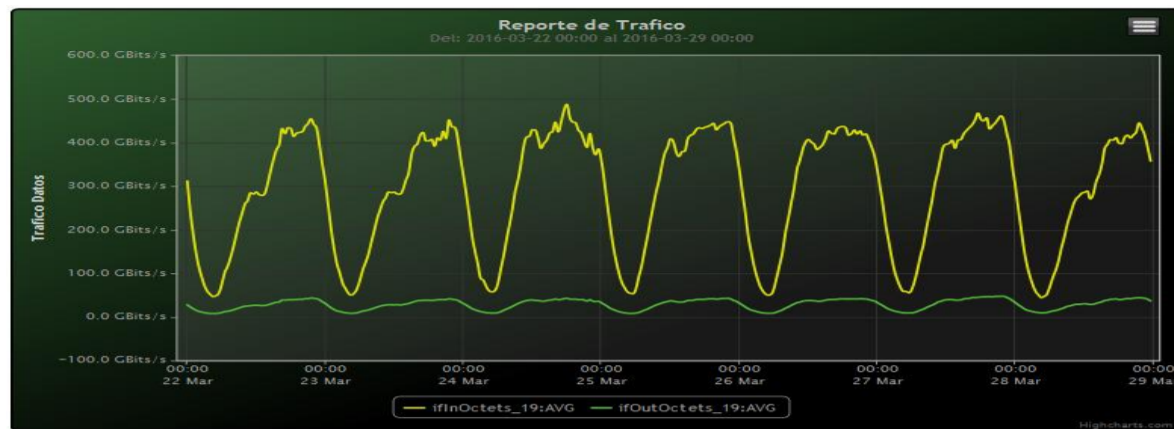

Speed:

Period : 03/15/2016 00:00 - 03/22/2016 00:00

SUMA:	ENTRADA	SALIDA
Minimo (Mbits/s):	45763.23	7985.87
Maximo (Mbits/s):	475949.89	46219.19
Promedio (Mbits/s):	290184.29	28153.93
Carga (Mbyte):	77675399.49	7559379.75

Speed:

Period : 03/22/2016 00:00 - 03/29/2016 00:00

SUMA:	ENTRADA	SALIDA
Minimo (Mbits/s):	44457.21	7837.12
Maximo (Mbits/s):	488219.18	47703.34
Promedio (Mbits/s):	291246.36	28869.21
Carga (Mbyte):	78289747.14	7932435.85