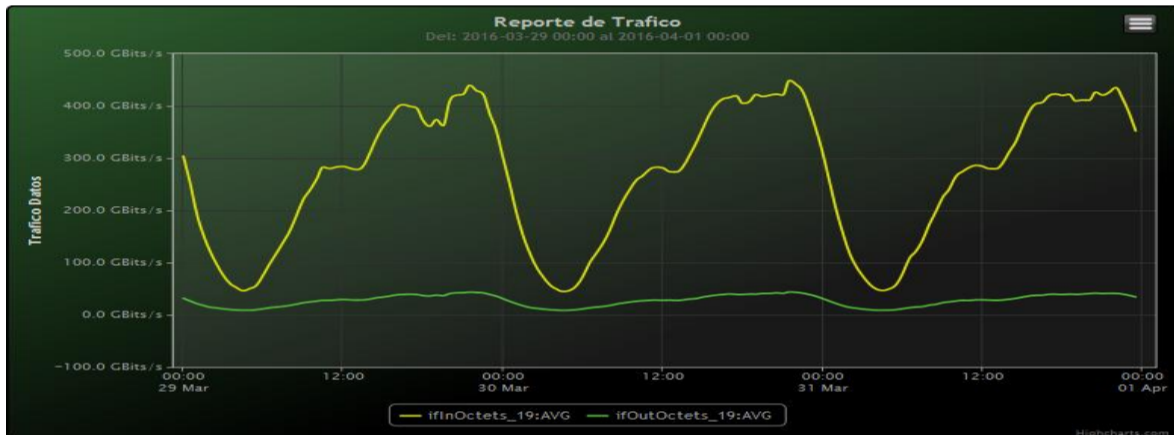

Speed:

Period : 03/22/2016 00:00 - 03/29/2016 00:00

SUMA:	ENTRADA	SALIDA
Minimo (Mbits/s):	44457.21	7837.12
Maximo (Mbits/s):	488219.18	47703.34
Promedio (Mbits/s):	291246.36	28869.21
Carga (Mbyte):	78289747.14	7932435.85

Speed:

Period : 03/29/2016 00:00 - 04/01/2016 00:00

SUMA:	ENTRADA	SALIDA
Minimo (Mbits/s):	44907.75	8601.78
Maximo (Mbits/s):	448755.28	43679.13
Promedio (Mbits/s):	268021.31	27454.26
Carga (Mbyte):	73591310.28	7281664.31