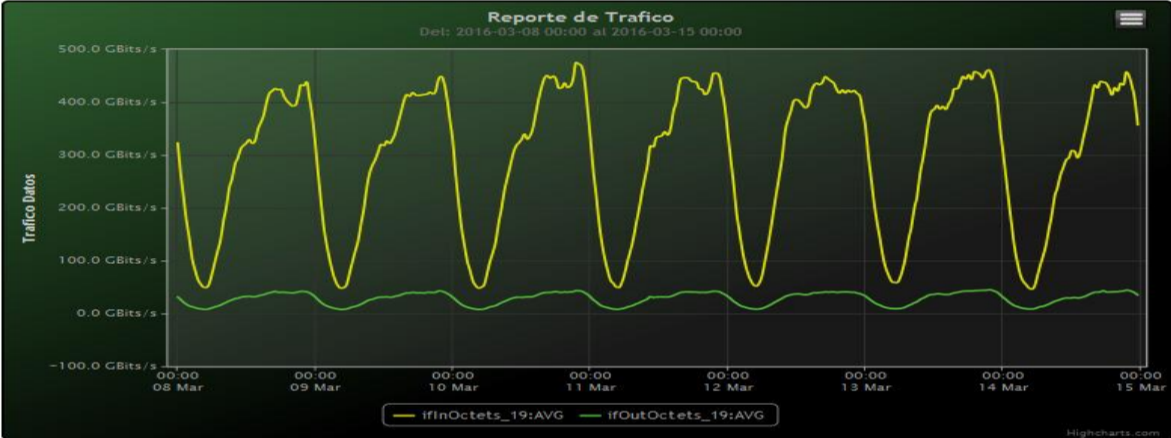

TOE: Enlaces Internacionales

Speed:

Period : 03/01/2016 00:00 - 03/08/2016 00:00

SUMA:	ENTRADA	SALIDA
Minimo (Mbits/s):	45278.4	7842.24
Maximo (Mbits/s):	481882.32	45620.2
Promedio (Mbits/s):	299453.81	29253.17
Carga (Mbyte):	79989687.28	7350549.3

Speed:

Period : 03/08/2016 00:00 - 03/15/2016 00:00

SUMA:	ENTRADA	SALIDA
Minimo (Mbits/s):	46518.06	7974.37
Maximo (Mbits/s):	475351.5	45166.69
Promedio (Mbits/s):	291395.43	28603.31
Carga (Mbyte):	78302381.28	7353061.18

Speed:

Period : 03/15/2016 00:00 - 03/22/2016 00:00

SUMA:	ENTRADA	SALIDA
Minimo (Mbits/s):	45763.23	7985.87
Maximo (Mbits/s):	475949.89	46219.19
Promedio (Mbits/s):	290184.29	28153.93
Carga (Mbyte):	77675399.49	7559379.75

Speed:

Period : 03/22/2016 00:00 - 03/29/2016 00:00

SUMA:	ENTRADA	SALIDA
Minimo (Mbits/s):	44457.21	7837.12
Maximo (Mbits/s):	488219.18	47703.34
Promedio (Mbits/s):	291246.36	28869.21
Carga (Mbyte):	78289747.14	7932435.85