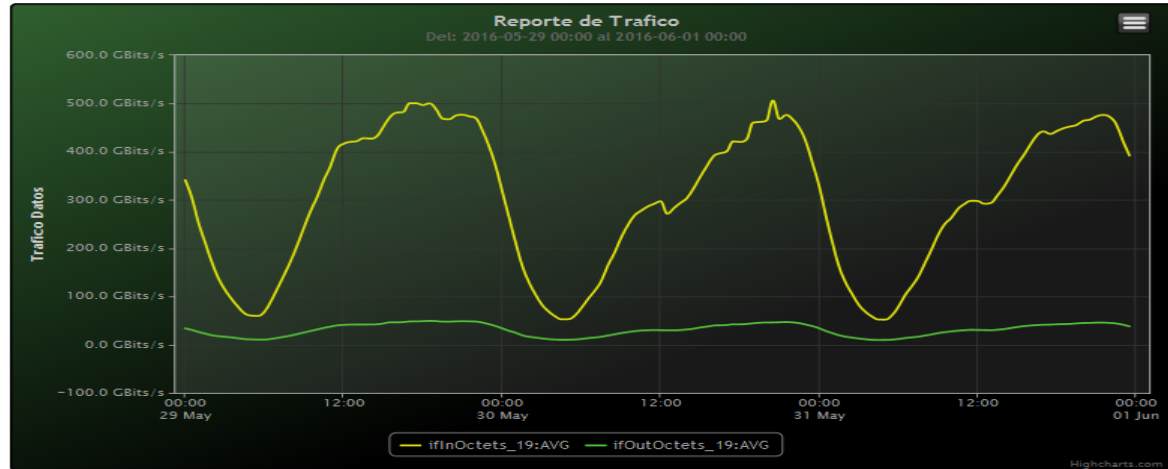

Speed:

Period : 05/22/2016 00:00 - 05/29/2016 00:00

SUMA:	ENTRADA	SALIDA
Minimo (Mbits/s):	52223.42	9422.77
Maximo (Mbits/s):	498588.18	61005.41
Promedio (Mbits/s):	298043.58	32293.55
Carga (Mbyte):	82206259.9	10137297.61

Speed:

Period : 05/29/2016 00:00 - 06/01/2016 00:00

SUMA:	ENTRADA	SALIDA
Minimo (Mbits/s):	52087.49	9852.54
Maximo (Mbits/s):	506478.93	49435.8
Promedio (Mbits/s):	297879.96	30988.89
Carga (Mbyte):	83732531.22	8234283.79