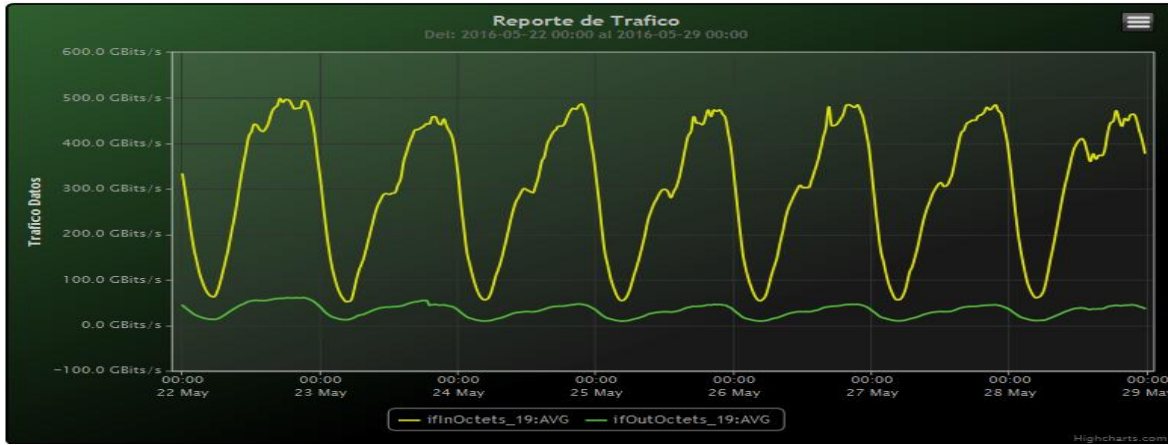

Speed:

Period : 05/15/2016 00:00 - 05/22/2016 00:00

SUMA:	ENTRADA	SALIDA
Minimo (Mbits/s):	50928.19	12510.91
Maximo (Mbits/s):	550754.57	62882.19
Promedio (Mbits/s):	304272.3	39758.09
Carga (Mbyte):	89674062.47	10363552.27

Speed:

Period : 05/22/2016 00:00 - 05/29/2016 00:00

SUMA:	ENTRADA	SALIDA
Minimo (Mbits/s):	52223.42	9422.77
Maximo (Mbits/s):	498588.18	61005.41
Promedio (Mbits/s):	298043.58	32293.55
Carga (Mbyte):	82206259.9	10137297.61