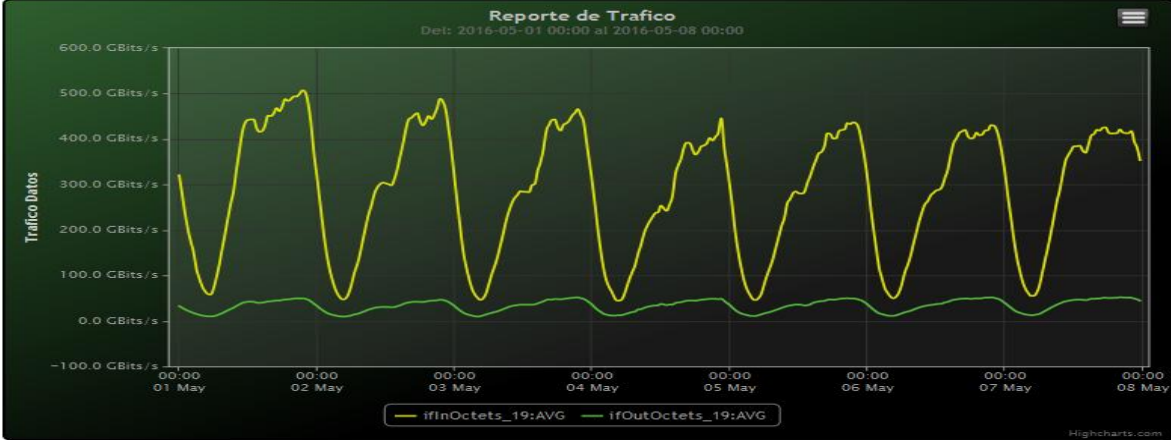

TOE: Enlaces Internacionales

Speed:

Period : 05/01/2016 00:00 - 05/08/2016 00:00

SUMA:	ENTRADA	SALIDA
Minimo (Mbits/s):	44656.52	9686.13
Maximo (Mbits/s):	507023.5	52394.83
Promedio (Mbits/s):	283134	33617.83
Carga (Mbyte):	83916583.96	8655373.2

Speed:

Period : 05/08/2016 00:00 - 05/15/2016 00:00

SUMA:	ENTRADA	SALIDA
Minimo (Mbits/s):	48477.41	12341.12
Maximo (Mbits/s):	494797.21	58498.71
Promedio (Mbits/s):	302102.89	39641.04
Carga (Mbyte):	80808826.05	9798171.26

Speed:

Period : 05/15/2016 00:00 - 05/22/2016 00:00

SUMA:	ENTRADA	SALIDA
Minimo (Mbits/s):	50928.19	12510.91
Maximo (Mbits/s):	550754.57	62882.19
Promedio (Mbits/s):	304272.3	39758.09
Carga (Mbyte):	89674062.47	10363552.27