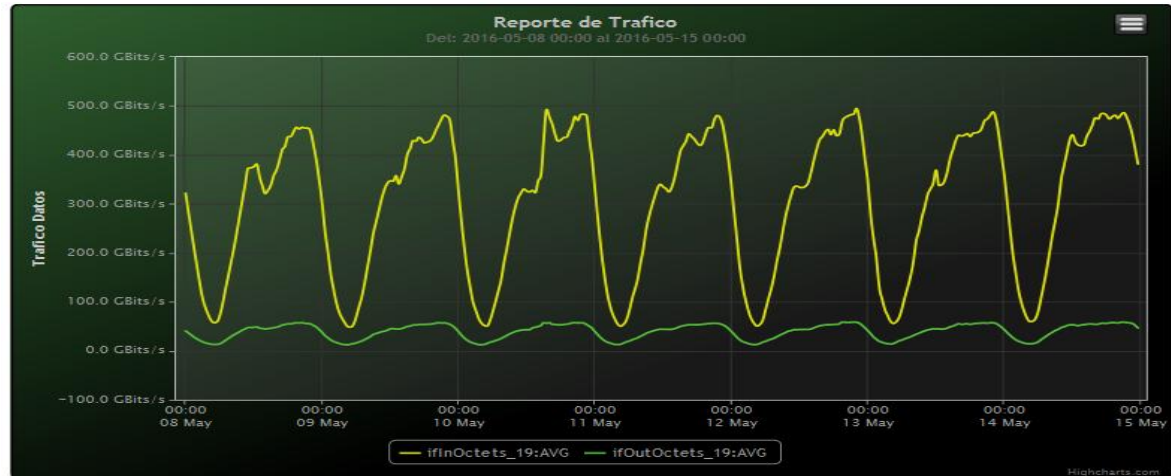

TOE: Enlaces Internacionales

Speed:

Period : 05/01/2016 00:00 - 05/08/2016 00:00

SUMA:	ENTRADA	SALIDA
Minimo (Mbits/s):	44656.52	9686.13
Maximo (Mbits/s):	507023.5	52394.83
Promedio (Mbits/s):	283134	33617.83
Carga (Mbyte):	83916583.96	8655373.2

Speed:

Period : 05/08/2016 00:00 - 05/15/2016 00:00

SUMA:	ENTRADA	SALIDA
Minimo (Mbits/s):	48477.41	12341.12
Maximo (Mbits/s):	494797.21	58498.71
Promedio (Mbits/s):	302102.89	39641.04
Carga (Mbyte):	80808826.05	9798171.26

Speed:

Period : 05/15/2016 00:00 - 05/22/2016 00:00

SUMA:	ENTRADA	SALIDA
Minimo (Mbits/s):	50928.19	12510.91
Maximo (Mbits/s):	550754.57	62882.19
Promedio (Mbits/s):	304272.3	39758.09
Carga (Mbyte):	89674062.47	10363552.27

Speed:

Period : 05/22/2016 00:00 - 05/29/2016 00:00

SUMA:	ENTRADA	SALIDA
Minimo (Mbits/s):	52223.42	9422.77
Maximo (Mbits/s):	498588.18	61005.41
Promedio (Mbits/s):	298043.58	32293.55
Carga (Mbyte):	82206259.9	10137297.61