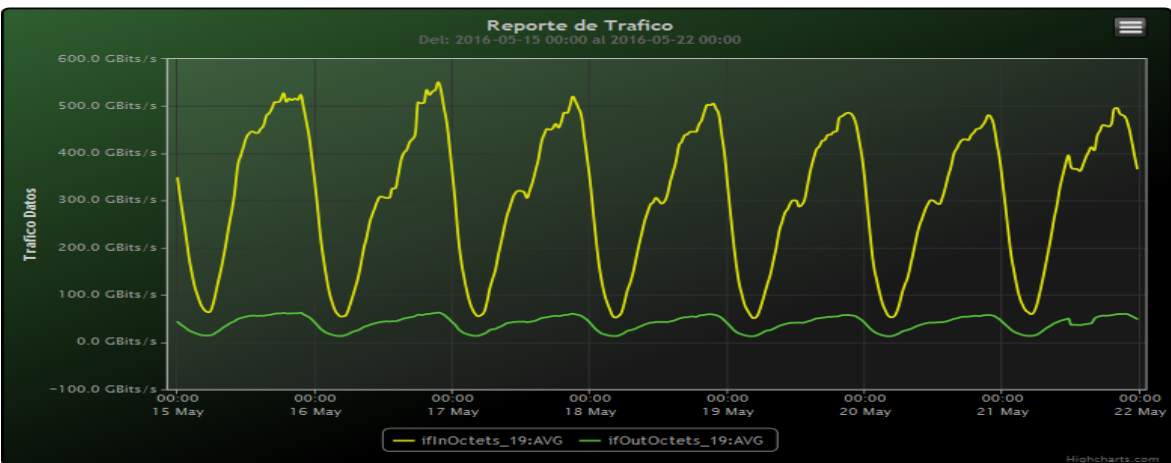

TOE: Enlaces Internacionales

Speed:

Period : 05/01/2016 00:00 - 05/08/2016 00:00

SUMA:	ENTRADA	SALIDA
Minimo (Mbits/s):	44656.52	9686.13
Maximo (Mbits/s):	507023.5	52394.83
Promedio (Mbits/s):	283134	33617.83
Carga (Mbyte):	83916583.96	8655373.2

Speed:

Period : 05/08/2016 00:00 - 05/15/2016 00:00

SUMA:	ENTRADA	SALIDA
Minimo (Mbits/s):	48477.41	12341.12
Maximo (Mbits/s):	494797.21	58498.71
Promedio (Mbits/s):	302102.89	39641.04
Carga (Mbyte):	80808826.05	9798171.26

Speed:

Period : 05/15/2016 00:00 - 05/22/2016 00:00

SUMA:	ENTRADA	SALIDA
Minimo (Mbits/s):	50928.19	12510.91
Maximo (Mbits/s):	550754.57	62882.19
Promedio (Mbits/s):	304272.3	39758.09
Carga (Mbyte):	89674062.47	10363552.27

Speed:

Period : 05/22/2016 00:00 - 05/29/2016 00:00

SUMA:	ENTRADA	SALIDA
Minimo (Mbits/s):	52223.42	9422.77
Maximo (Mbits/s):	498588.18	61005.41
Promedio (Mbits/s):	298043.58	32293.55
Carga (Mbyte):	82206259.9	10137297.61