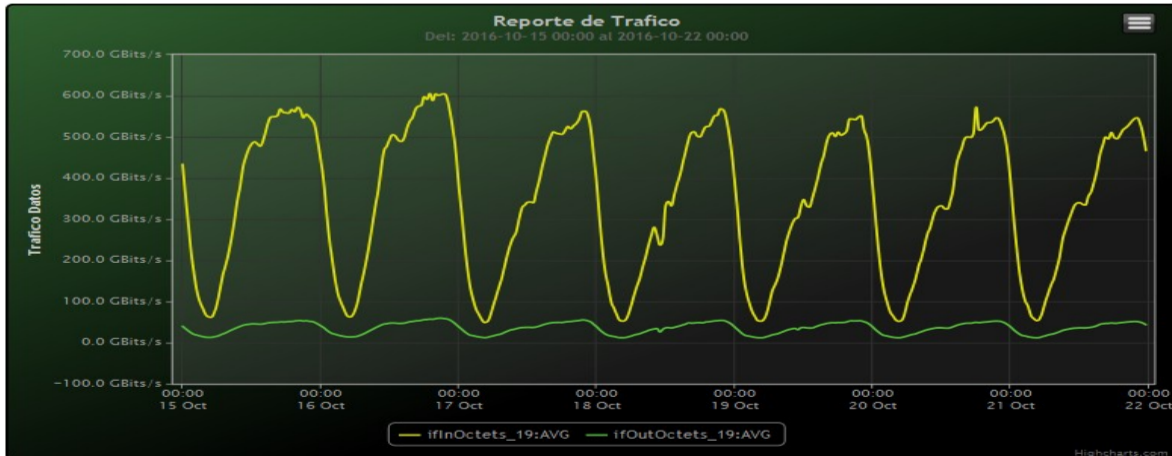

Speed:

Period : 10/08/2016 00:00 - 10/15/2016 00:00

SUMA:	ENTRADA	SALIDA
Minimo (Mbits/s):	51798.31	11774.05
Maximo (Mbits/s):	620118.97	57859.34
Promedio (Mbits/s):	388813.02	38773.34
Carga (Mbyte):	104207184.54	9873861.35

Speed:

Period : 10/15/2016 00:00 - 10/22/2016 00:00

SUMA:	ENTRADA	SALIDA
Minimo (Mbits/s):	49336.62	11884.04
Maximo (Mbits/s):	605420.94	59658.25
Promedio (Mbits/s):	343832.96	35918.22
Carga (Mbyte):	101892185.3	9818965.24