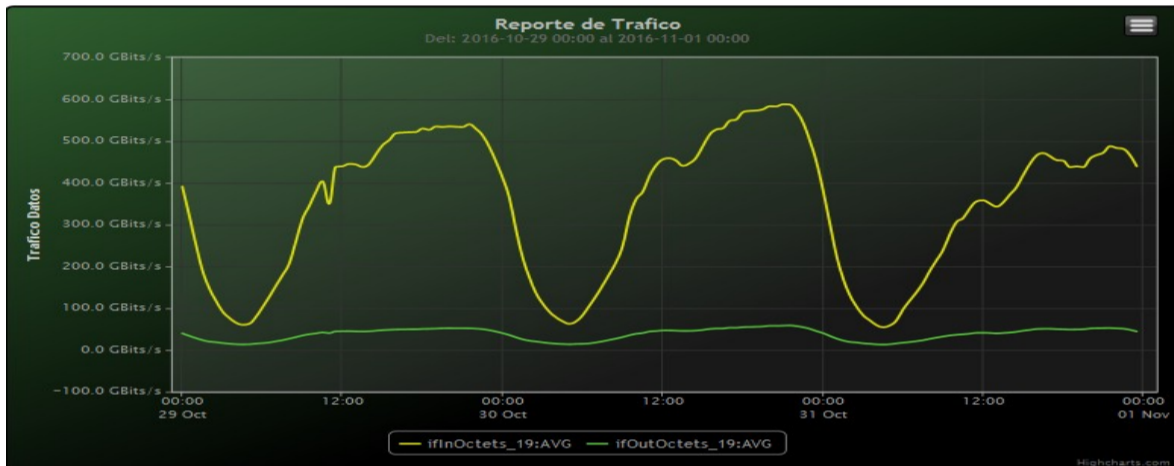

Speed:

Period : 10/22/2016 00:00 - 10/29/2016 00:00

SUMA:	ENTRADA	SALIDA
Minimo (Mbits/s):	51253.95	11897.44
Maximo (Mbits/s):	601383.33	57510.26
Promedio (Mbits/s):	338140.13	36040.39
Carga (Mbyte):	101204987.77	9608206.75

Speed:

Period : 10/29/2016 00:00 - 11/01/2016 00:00

SUMA:	ENTRADA	SALIDA
Minimo (Mbits/s):	54581.49	13007.28
Maximo (Mbits/s):	588284.52	58808.23
Promedio (Mbits/s):	344339.95	37517.89
Carga (Mbyte):	99014234.14	9775400.86