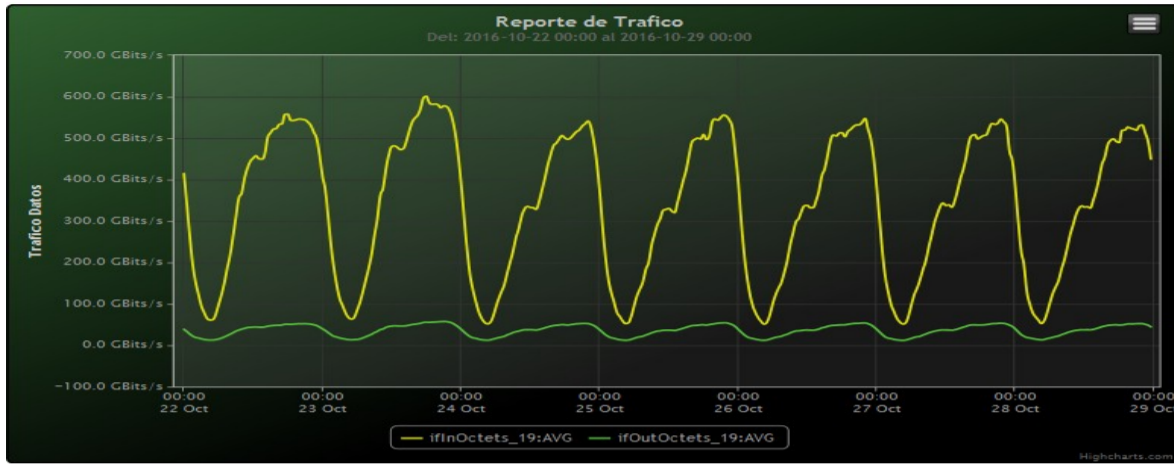

Speed:

Period : 10/15/2016 00:00 - 10/22/2016 00:00

SUMA:	ENTRADA	SALIDA
Minimo (Mbits/s):	49336.62	11884.04
Maximo (Mbits/s):	605420.94	59658.25
Promedio (Mbits/s):	343832.96	35918.22
Carga (Mbyte):	101892185.3	9818965.24

Speed:

Period : 10/22/2016 00:00 - 10/29/2016 00:00

SUMA:	ENTRADA	SALIDA
Minimo (Mbits/s):	51253.95	11897.44
Maximo (Mbits/s):	601383.33	57510.26
Promedio (Mbits/s):	338140.13	36040.39
Carga (Mbyte):	101204987.77	9608206.75