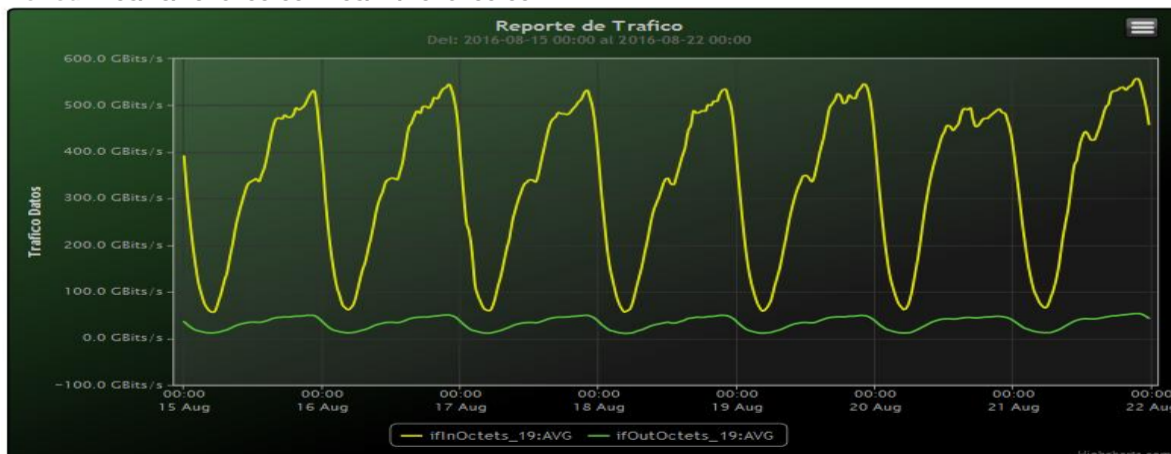

Speed:

Period : 08/08/2016 00:00 - 08/15/2016 00:00

SUMA:	ENTRADA	SALIDA
Minimo (Mbits/s):	52428.27	10840.21
Maximo (Mbits/s):	553194	52069.28
Promedio (Mbits/s):	338821.89	33077
Carga (Mbyte):	91840536.89	8544948.76

Speed:

Period : 08/15/2016 00:00 - 08/22/2016 00:00

SUMA:	ENTRADA	SALIDA
Minimo (Mbits/s):	56357.91	10870.63
Maximo (Mbits/s):	557354.78	53483.1
Promedio (Mbits/s):	331942.07	33176.62
Carga (Mbyte):	92248172.55	8911874.7