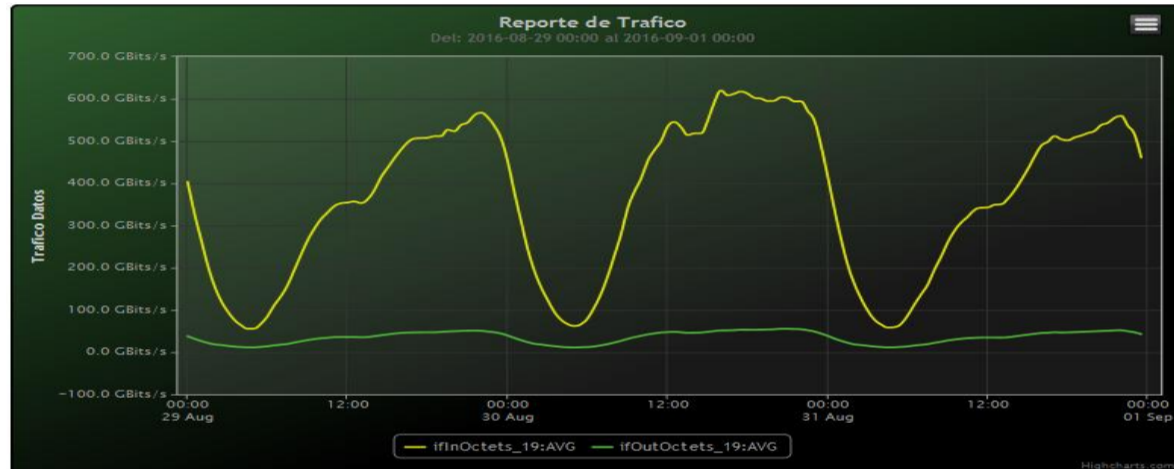

Speed:

Period : 08/22/2016 00:00 - 08/29/2016 00:00

SUMA:	ENTRADA	SALIDA
Minimo (Mbits/s):	51943.48	10718.87
Maximo (Mbits/s):	576679.54	54758.82
Promedio (Mbits/s):	337815.59	33414.23
Carga (Mbyte):	96709094.38	9169856.99

Speed:

Period : 08/29/2016 00:00 - 09/01/2016 00:00

SUMA:	ENTRADA	SALIDA
Minimo (Mbits/s):	55748.27	11577.23
Maximo (Mbits/s):	619995.02	55660.29
Promedio (Mbits/s):	360854.53	35314.94
Carga (Mbyte):	101995944.2	9293420