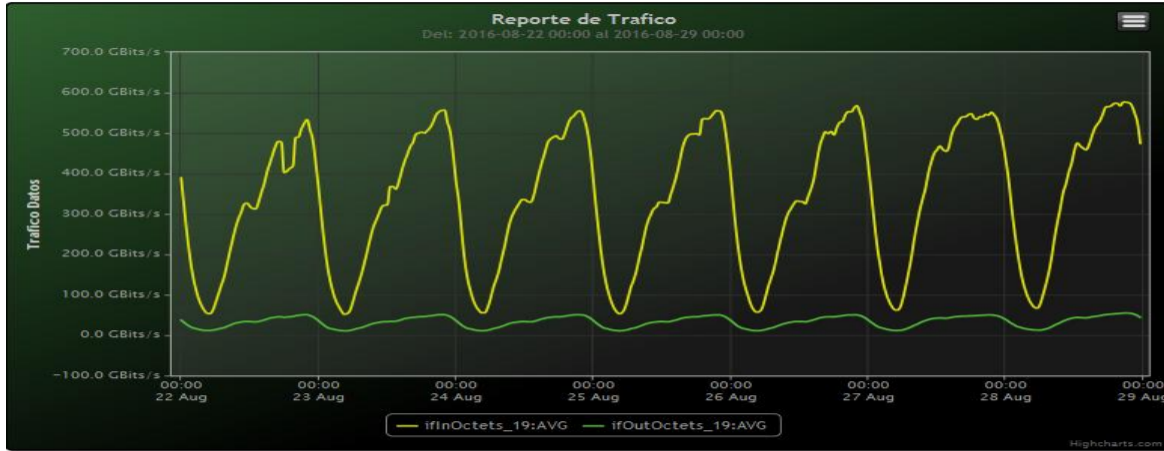

Speed:

Period : 08/22/2016 00:00 - 08/29/2016 00:00

SUMA:	ENTRADA	SALIDA
Minimo (Mbits/s):	51943.48	10718.87
Maximo (Mbits/s):	576679.54	54758.82
Promedio (Mbits/s):	337815.59	33414.23
Carga (Mbyte):	96709094.38	9169856.99

Speed:

Period : 08/29/2016 00:00 - 09/01/2016 00:00