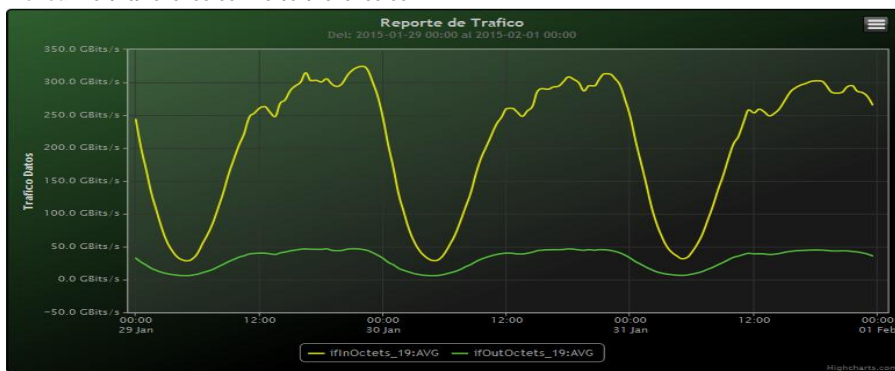

Speed:

Period : 01/15/2015 00:00 - 01/22/2015 00:00

SUMA:	ENTRADA	SALIDA
Minimo (Mbits/s):	26717.83	5699.93
Maximo (Mbits/s):	338737.51	49716.42
Promedio (Mbits/s):	207503.89	31131.91

Promedio (Mbits/s):	20889.04	31335.62
Carga (Mbyte):	55393543.71	8238276.26

Speed:

Period : 01/22/2015 00:00 - 01/29/2015 00:00

SUMA:	ENTRADA	SALIDA
Minimo (Mbits/s):	27430.75	5667.95
Maximo (Mbits/s):	344570.24	49326.08
Promedio (Mbits/s):	20889.04	31335.62
Carga (Mbyte):	57462829.52	8216189.13

Speed:

Period : 01/29/2015 00:00 - 02/01/2015 00:00

SUMA:	ENTRADA	SALIDA
Minimo (Mbits/s):	28532.9	6081.34
Maximo (Mbits/s):	324400.62	46862.77
Promedio (Mbits/s):	204937.17	31186.29
Carga (Mbyte):	54128678.4	7834768.93