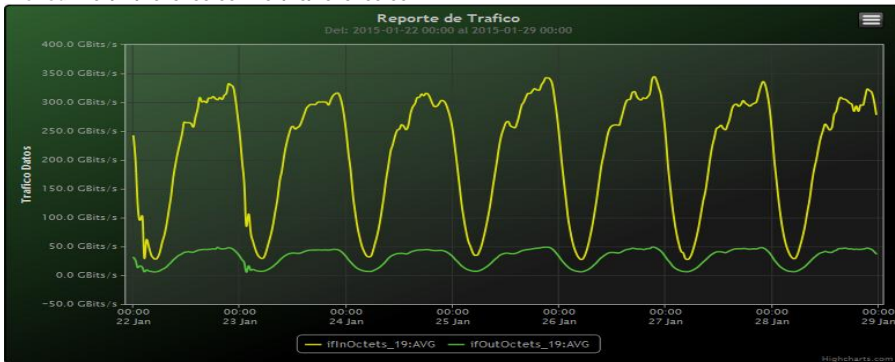

Speed:

Period : 01/15/2015 00:00 - 01/22/2015 00:00

SUMA:	ENTRADA	SALIDA
Minimo (Mbits/s):	26717.83	5699.93
Maximo (Mbits/s):	338737.51	49716.42
Promedio (Mbits/s):	207503.89	31131.91

Promedio (Mbits/s):	20889.04	31335.62
Carga (Mbyte):	55393543.71	8238276.26

Speed:

Period : 01/22/2015 00:00 - 01/29/2015 00:00

SUMA:	ENTRADA	SALIDA
Minimo (Mbits/s):	27430.75	5667.95
Maximo (Mbits/s):	344570.24	49326.08
Promedio (Mbits/s):	20889.04	31335.62
Carga (Mbyte):	57462829.52	8216189.13