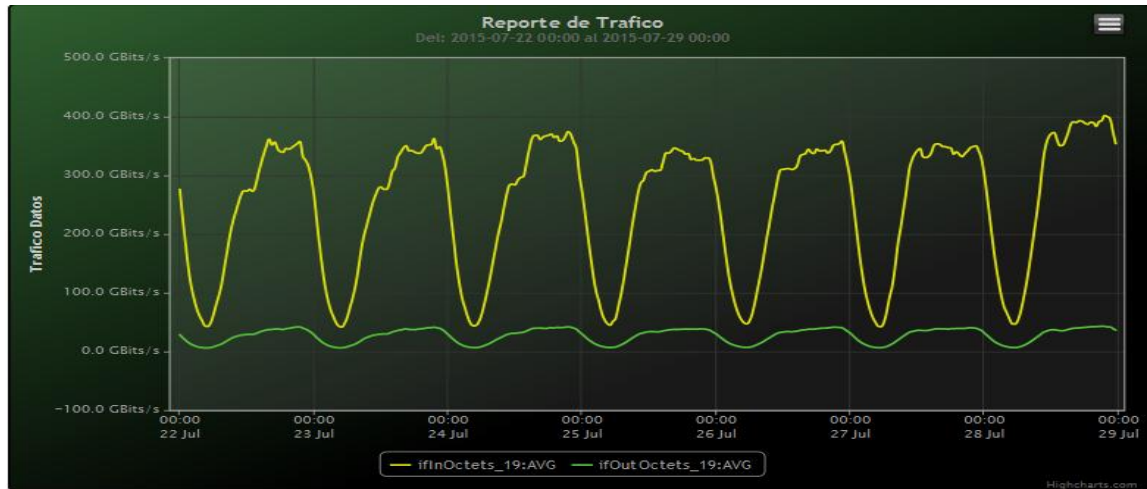

Speed:

Period : 07/15/2015 00:00 - 07/22/2015 00:00

SUMA:	ENTRADA	SALIDA
Minimo (Mbits/s):	37470.98	5734.79
Maximo (Mbits/s):	398284.74	47039.2
Promedio (Mbits/s):	238680.66	26069.84
Carga (Mbyte):	65021095.3	7083634.59

Speed:

Period : 07/22/2015 00:00 - 07/29/2015 00:00

SUMA:	ENTRADA	SALIDA
Minimo (Mbits/s):	41752.23	6053.63
Maximo (Mbits/s):	401885.55	43064.73
Promedio (Mbits/s):	247695.69	27266.72
Carga (Mbyte):	66496205.65	7168443.51