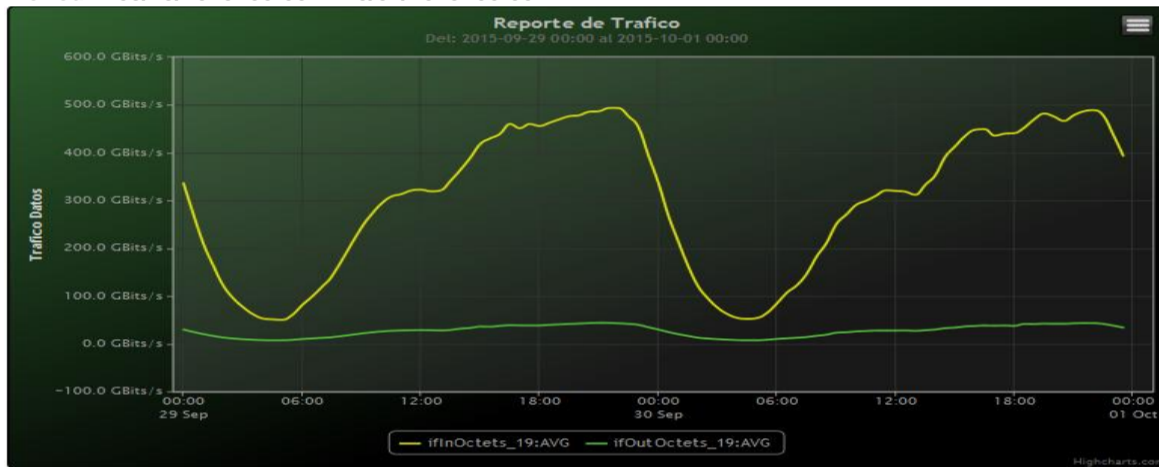

Speed:

Period : 09/22/2015 00:00 - 09/29/2015 00:00

SUMA:	ENTRADA	SALIDA
Minimo (Mbits/s):	42651.57	6989.63
Maximo (Mbits/s):	491174.73	46393.14
Promedio (Mbits/s):	288059.47	27598.5
Carga (Mbyte):	80402493	7749273.49

Speed:

Period : 09/29/2015 00:00 - 10/01/2015 00:00

SUMA:	ENTRADA	SALIDA
Minimo (Mbits/s):	50152.26	7273.09
Maximo (Mbits/s):	493938.21	43878.53
Promedio (Mbits/s):	302817.65	27181.83
Carga (Mbyte):	82357864.27	7343343.95