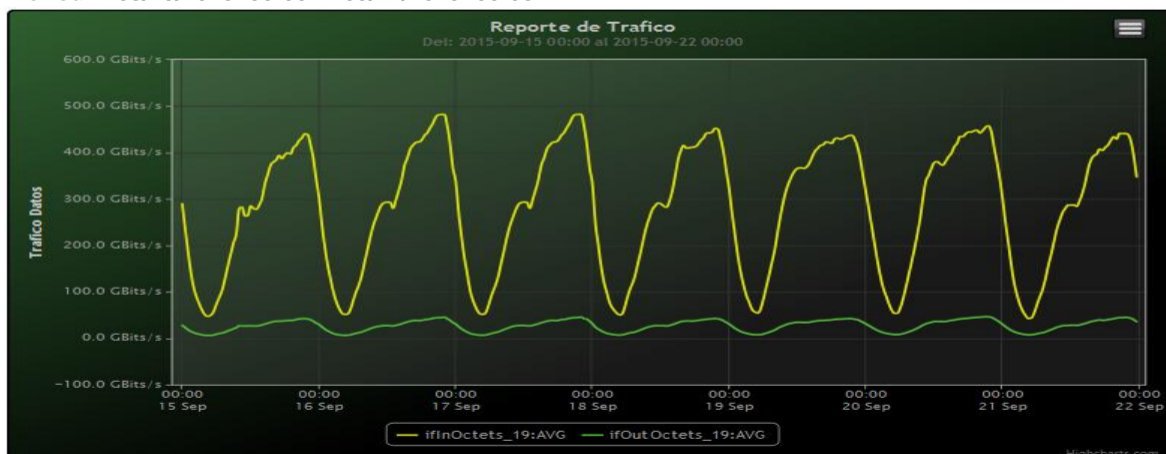

Speed:

Period : 09/08/2015 00:00 - 09/15/2015 00:00

SUMA:	ENTRADA	SALIDA
Minimo (Mbits/s):	39987.77	6166.01
Maximo (Mbits/s):	480599.45	50133.4
Promedio (Mbits/s):	279841.29	28027.12
Carga (Mbyte):	78832812.85	8331685.41

Speed:

Period : 09/15/2015 00:00 - 09/22/2015 00:00

SUMA:	ENTRADA	SALIDA
Minimo (Mbits/s):	42631.35	6130.09
Maximo (Mbits/s):	482281.58	46368.67
Promedio (Mbits/s):	281116.82	27126.82
Carga (Mbyte):	79245146.59	7744841.67