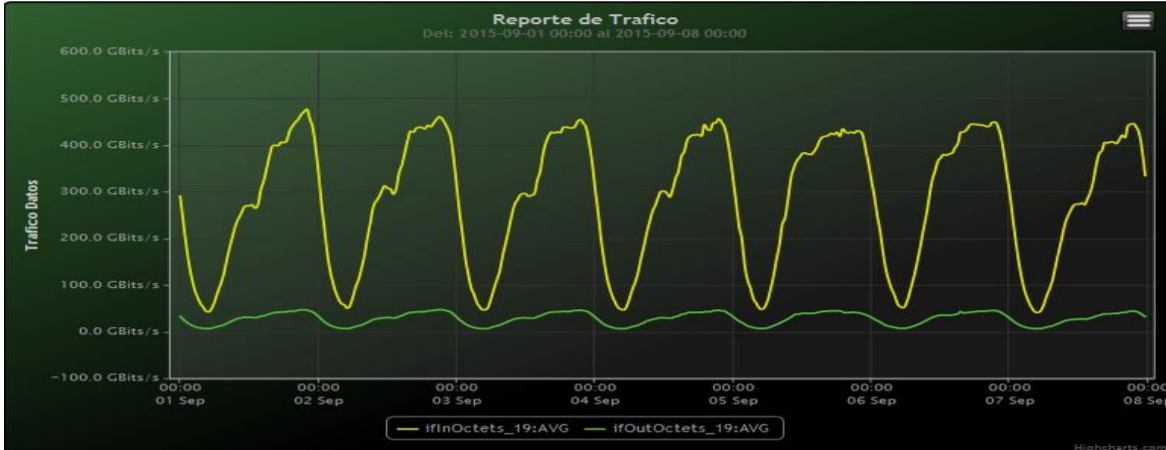

## TOE: Enlaces Internacionales

Speed:

Period : 09/01/2015 00:00 - 09/08/2015 00:00

SUMA:	ENTRADA	SALIDA
Minimo (Mbits/s):	41246.85	6175.91
Maximo (Mbits/s):	477113.8	47198.41
Promedio (Mbits/s):	281370.54	28320.74
Carga (Mbyte):	76538388.09	7745591.88

Speed:

Period : 09/08/2015 00:00 - 09/15/2015 00:00

SUMA:	ENTRADA	SALIDA
Minimo (Mbits/s):	39987.77	6166.01
Maximo (Mbits/s):	480599.45	50133.4
Promedio (Mbits/s):	279841.29	28027.12
Carga (Mbyte):	78832812.85	8331685.41

Speed:

Period : 09/15/2015 00:00 - 09/22/2015 00:00

SUMA:	ENTRADA	SALIDA
Minimo (Mbits/s):	42631.35	6130.09
Maximo (Mbits/s):	482281.58	46368.67
Promedio (Mbits/s):	281116.82	27126.82
Carga (Mbyte):	79245146.59	7744841.67