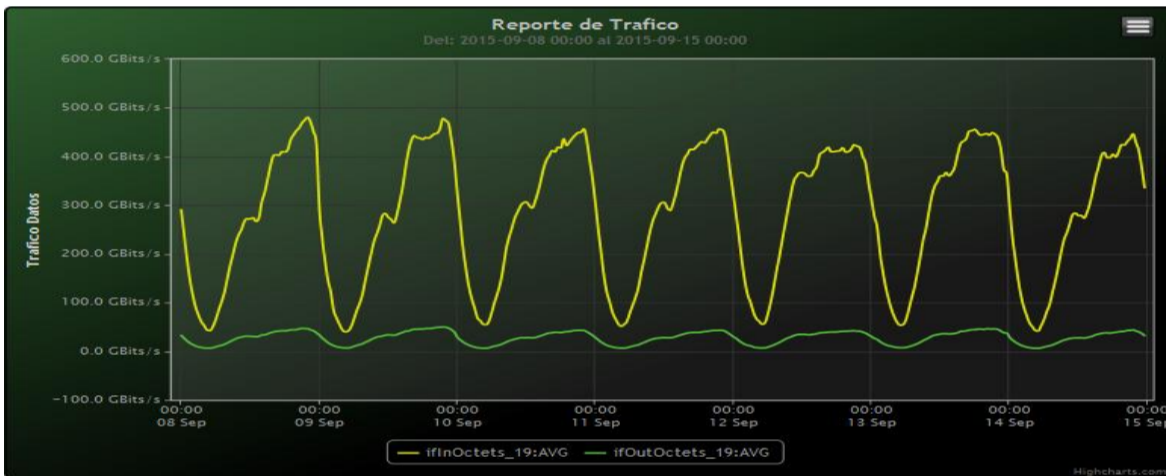

## TOE: Enlaces Internacionales

Speed:

Period : 09/01/2015 00:00 - 09/08/2015 00:00

SUMA:	ENTRADA	SALIDA
Minimo (Mbits/s):	41246.85	6175.91
Maximo (Mbits/s):	477113.8	47198.41
Promedio (Mbits/s):	281370.54	28320.74
Carga (Mbyte):	76538388.09	7745591.88

Speed:

Period : 09/08/2015 00:00 - 09/15/2015 00:00

SUMA:	ENTRADA	SALIDA
Minimo (Mbits/s):	39987.77	6166.01
Maximo (Mbits/s):	480599.45	50133.4
Promedio (Mbits/s):	279841.29	28027.12
Carga (Mbyte):	78832812.85	8331685.41

Speed:

Period : 09/15/2015 00:00 - 09/22/2015 00:00

SUMA:	ENTRADA	SALIDA
Minimo (Mbits/s):	42631.35	6130.09
Maximo (Mbits/s):	482281.58	46368.67
Promedio (Mbits/s):	281116.82	27126.82
Carga (Mbyte):	79245146.59	7744841.67

Speed:

Period : 09/22/2015 00:00 - 09/29/2015 00:00

SUMA:	ENTRADA	SALIDA
Minimo (Mbits/s):	42651.57	6989.63
Maximo (Mbits/s):	491174.73	46393.14
Promedio (Mbits/s):	288059.47	27598.5
Carga (Mbyte):	80402493	7749273.49