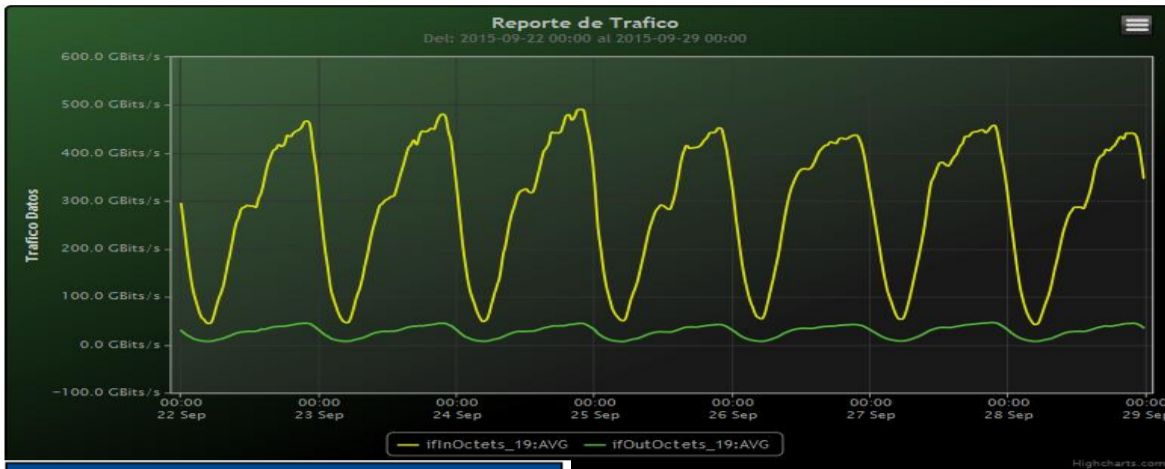

Speed:

Period : 09/15/2015 00:00 - 09/22/2015 00:00

SUMA:	ENTRADA	SALIDA
Minimo (Mbits/s):	42631.35	6130.09
Maximo (Mbits/s):	482281.58	46368.67
Promedio (Mbits/s):	281116.82	27126.82
Carga (Mbyte):	79245146.59	7744841.67

Speed:

Period : 09/22/2015 00:00 - 09/29/2015 00:00

SUMA:	ENTRADA	SALIDA
Minimo (Mbits/s):	42651.57	6989.63
Maximo (Mbits/s):	491174.73	46393.14
Promedio (Mbits/s):	288059.47	27598.5
Carga (Mbyte):	80402493	7749273.49