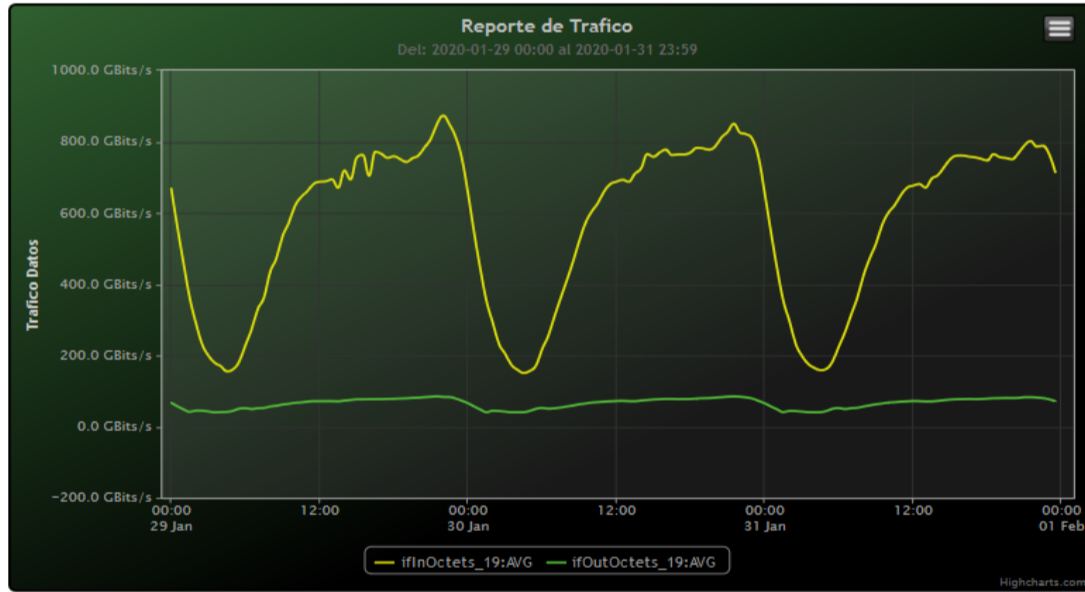

Speed:

Period : 01/15/2020 00:00 - 01/22/2020 00:00

SUMA:	ENTRADA	SALIDA
Minimo (Mbits/s):	128063.05	39849.77
Maximo (Mbits/s):	879925.65	92487.29
Promedio (Mbits/s):	572065.88	66756.61
Carga (Mbyte):	141690611.16	15458727.33

Speed:

Period : 01/22/2020 00:00 - 01/28/2020 00:00

SUMA:	ENTRADA	SALIDA
Minimo (Mbits/s):	132036.65	39644.13
Maximo (Mbits/s):	929898.28	90835.44
Promedio (Mbits/s):	576272.69	67203.94
Carga (Mbyte):	148568548.73	15251824.32

Speed:

Period : 01/29/2020 00:00 - 02/01/2020 00:00

SUMA:	ENTRADA	SALIDA
Minimo (Mbits/s):	150491.95	40100.31
Maximo (Mbits/s):	873473.61	85108.79
Promedio (Mbits/s):	572374.96	65413.58
Carga (Mbyte):	145463829.63	14335158.81