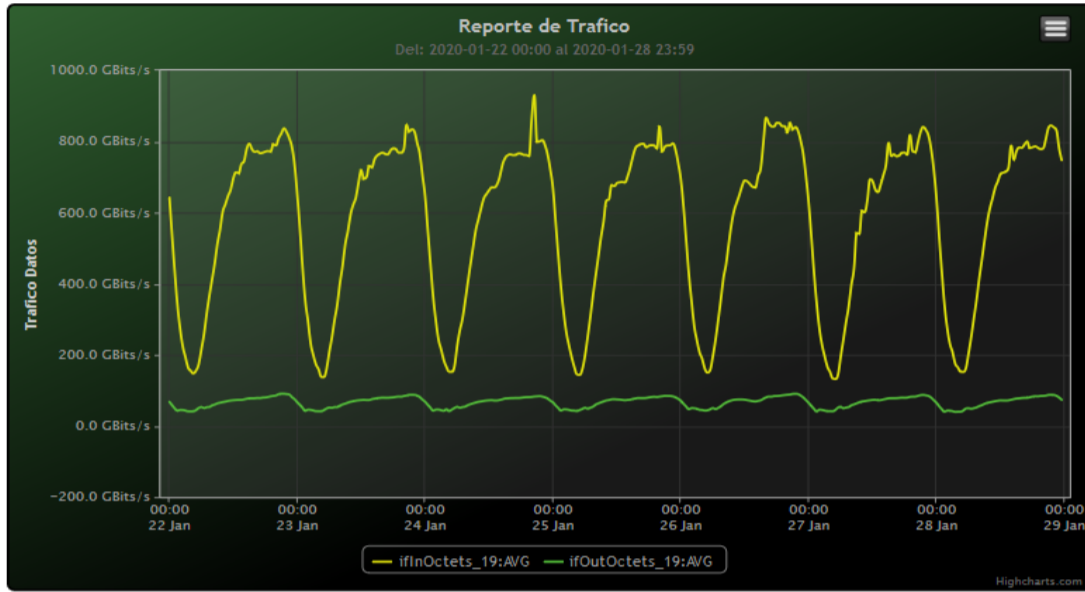

Speed:

Period : 01/08/2020 00:00 - 01/15/2020 00:00

SUMA:	ENTRADA	SALIDA
Minimo (Mbits/s):	128063.05	39849.77
Maximo (Mbits/s):	879925.65	92487.29
Promedio (Mbits/s):	572065.88	66756.61
Carga (Mbyte):	141690611.16	15458727.33

Speed:

Period : 01/15/2020 00:00 - 01/22/2020 00:00

SUMA:	ENTRADA	SALIDA
Minimo (Mbits/s):	128063.05	39849.77
Maximo (Mbits/s):	879925.65	92487.29
Promedio (Mbits/s):	572065.88	66756.61
Carga (Mbyte):	141690611.16	15458727.33

Speed:

Period : 01/22/2020 00:00 - 01/28/2020 00:00

SUMA:	ENTRADA	SALIDA
Minimo (Mbits/s):	132036.65	39644.13
Maximo (Mbits/s):	929898.28	90835.44
Promedio (Mbits/s):	576272.69	67203.94
Carga (Mbyte):	148568548.73	15251824.32

Speed:

Period : 01/29/2020 00:00 - 02/01/2020 00:00

SUMA:	ENTRADA	SALIDA
Minimo (Mbits/s):	150491.95	40100.31
Maximo (Mbits/s):	873473.61	85108.79
Promedio (Mbits/s):	572374.96	65413.58
Carga (Mbyte):	145463829.63	14335158.81