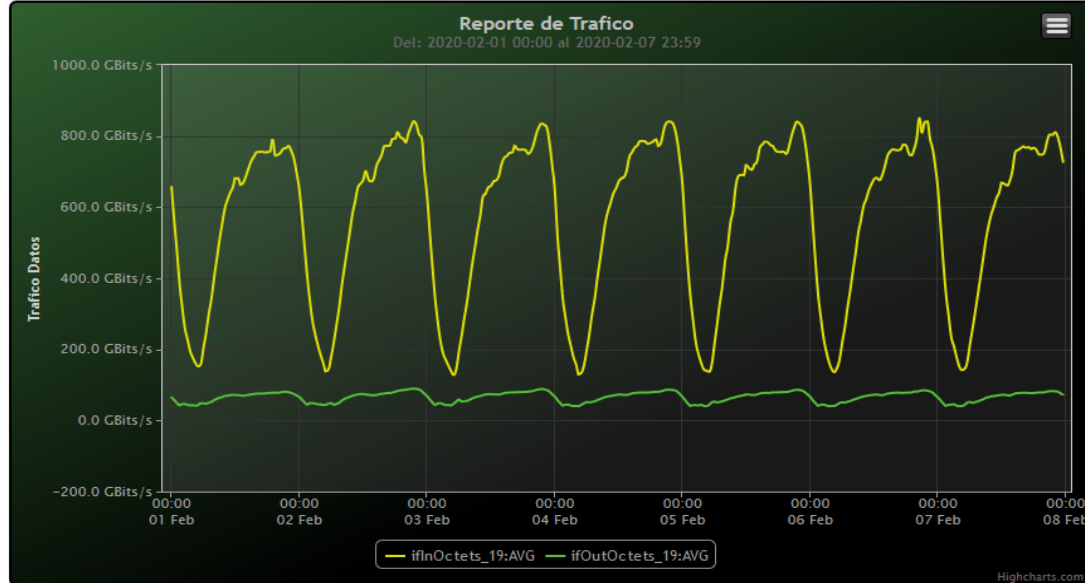

## TOE: Enlaces Internacionales

Speed:

Period : 02/01/2020 00:00 - 02/08/2020 00:00

SUMA:	ENTRADA	SALIDA
Minimo (Mbits/s):	128216.64	40158.02
Maximo (Mbits/s):	850434.78	89221.71
Promedio (Mbits/s):	568038.84	66208.56
Carga (Mbyte):	141079632.19	14962916.62

Speed:

Period : 02/08/2020 00:00 - 02/15/2020 00:00

SUMA:	ENTRADA	SALIDA
Minimo (Mbits/s):	127696.56	39309.95
Maximo (Mbits/s):	888029.95	90076.08
Promedio (Mbits/s):	576226.03	66143.69
Carga (Mbyte):	144642952.8	15173918.74

Speed:

Period : 02/15/2020 00:00 - 02/22/2020 00:00

SUMA:	ENTRADA	SALIDA
Minimo (Mbits/s):	119458.61	37658.6
Maximo (Mbits/s):	806438.12	83592.68
Promedio (Mbits/s):	537039.72	61545.76
Carga (Mbyte):	136025133.25	14030545.21

Speed:

Period : 02/22/2020 00:00 - 02/29/2020 00:00

SUMA:	ENTRADA	SALIDA
Minimo (Mbits/s):	133416.45	38968.36
Maximo (Mbits/s):	766854.48	90723.47
Promedio (Mbits/s):	524571.31	65188.82
Carga (Mbyte):	126192259.27	15021098.99