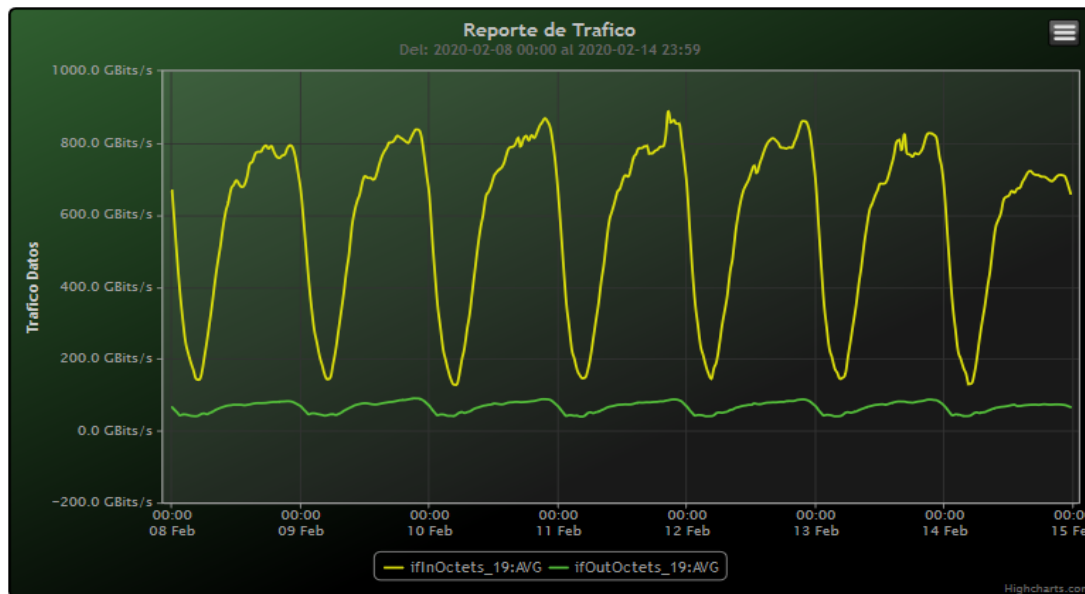

## TOE: Enlaces Internacionales

Speed:

Period : 02/01/2020 00:00 - 02/08/2020 00:00

SUMA:	ENTRADA	SALIDA
Minimo (Mbits/s):	128216.64	40158.02
Maximo (Mbits/s):	850434.78	89221.71
Promedio (Mbits/s):	568038.84	66208.56
Carga (Mbyte):	141079632.19	14962916.62

Speed:

Period : 02/08/2020 00:00 - 02/15/2020 00:00

SUMA:	ENTRADA	SALIDA
Minimo (Mbits/s):	127696.56	39309.95
Maximo (Mbits/s):	888029.95	90076.08
Promedio (Mbits/s):	576226.03	66143.69
Carga (Mbyte):	144642952.8	15173918.74

Speed:

Period : 02/15/2020 00:00 - 02/22/2020 00:00

SUMA:	ENTRADA	SALIDA
Minimo (Mbits/s):	119458.61	37658.6
Maximo (Mbits/s):	806438.12	83592.68
Promedio (Mbits/s):	537039.72	61545.76
Carga (Mbyte):	136025133.25	14030545.21

Speed:

Period : 02/22/2020 00:00 - 02/29/2020 00:00

SUMA:	ENTRADA	SALIDA
Minimo (Mbits/s):	133416.45	38968.36
Maximo (Mbits/s):	766854.48	90723.47
Promedio (Mbits/s):	524571.31	65188.82
Carga (Mbyte):	126192259.27	15021098.99