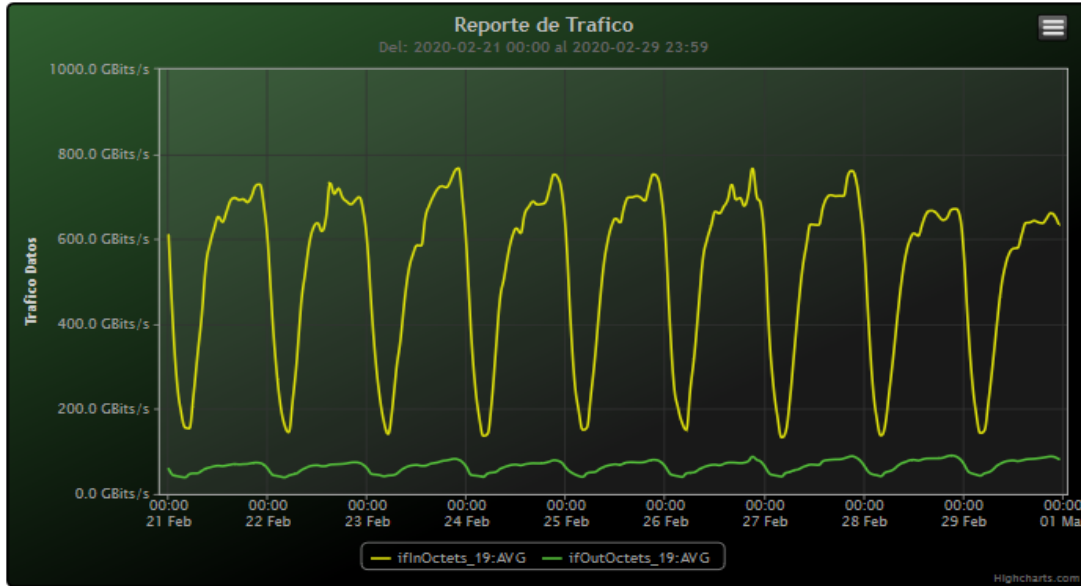

Speed:

Period : 02/08/2020 00:00 - 02/15/2020 00:00

SUMA:	ENTRADA	SALIDA
Minimo (Mbits/s):	127696.56	39309.95
Maximo (Mbits/s):	888029.95	90076.08
Promedio (Mbits/s):	576226.03	66143.69
Carga (Mbyte):	144642952.8	15173918.74

Speed:

Period : 02/15/2020 00:00 - 02/22/2020 00:00

SUMA:	ENTRADA	SALIDA
Minimo (Mbits/s):	119458.61	37658.6
Maximo (Mbits/s):	806438.12	83592.68
Promedio (Mbits/s):	537039.72	61545.76
Carga (Mbyte):	136025133.25	14030545.21

Speed:

Period : 02/22/2020 00:00 - 02/29/2020 00:00

SUMA:	ENTRADA	SALIDA
Minimo (Mbits/s):	133416.45	38968.36
Maximo (Mbits/s):	766854.48	90723.47
Promedio (Mbits/s):	524571.31	65188.82
Carga (Mbyte):	126192259.27	15021098.99