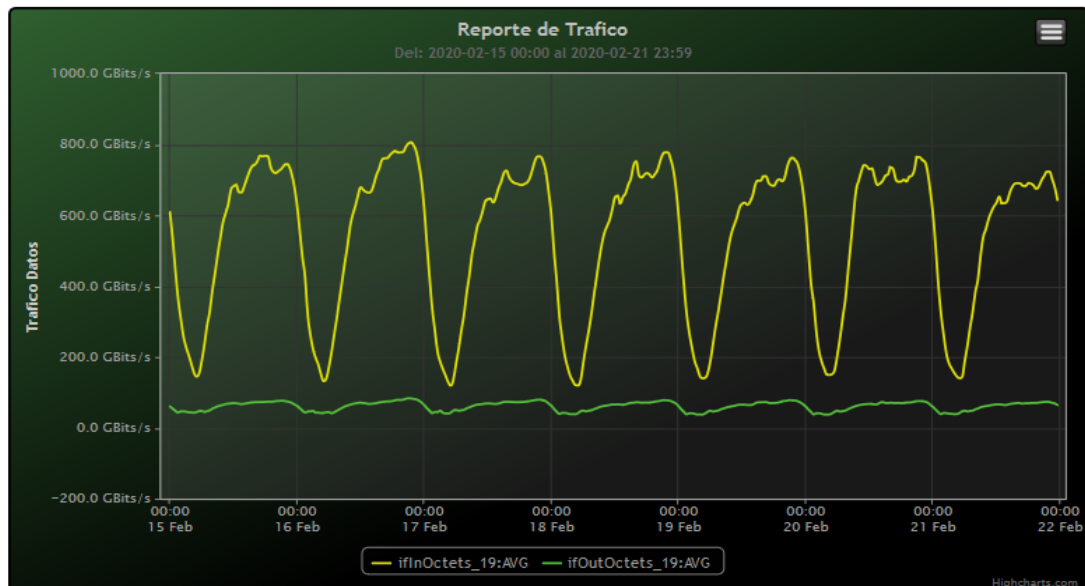

## TOE: Enlaces Internacionales

Speed:

Period : 02/01/2020 00:00 - 02/08/2020 00:00

SUMA:	ENTRADA	SALIDA
Minimo (Mbits/s):	128216.64	40158.02
Maximo (Mbits/s):	850434.78	89221.71
Promedio (Mbits/s):	568038.84	66208.56
Carga (Mbyte):	141079632.19	14962916.62

Speed:

Period : 02/08/2020 00:00 - 02/15/2020 00:00

SUMA:	ENTRADA	SALIDA
Minimo (Mbits/s):	127696.56	39309.95
Maximo (Mbits/s):	888029.95	90076.08
Promedio (Mbits/s):	576226.03	66143.69
Carga (Mbyte):	144642952.8	15173918.74

Speed:

Period : 02/15/2020 00:00 - 02/22/2020 00:00

SUMA:	ENTRADA	SALIDA
Minimo (Mbits/s):	119458.61	37658.6
Maximo (Mbits/s):	806438.12	83592.68
Promedio (Mbits/s):	537039.72	61545.76
Carga (Mbyte):	136025133.25	14030545.21

Speed:

Period : 02/22/2020 00:00 - 02/29/2020 00:00

SUMA:	ENTRADA	SALIDA
Minimo (Mbits/s):	133416.45	38968.36
Maximo (Mbits/s):	766854.48	90723.47
Promedio (Mbits/s):	524571.31	65188.82
Carga (Mbyte):	126192259.27	15021098.99