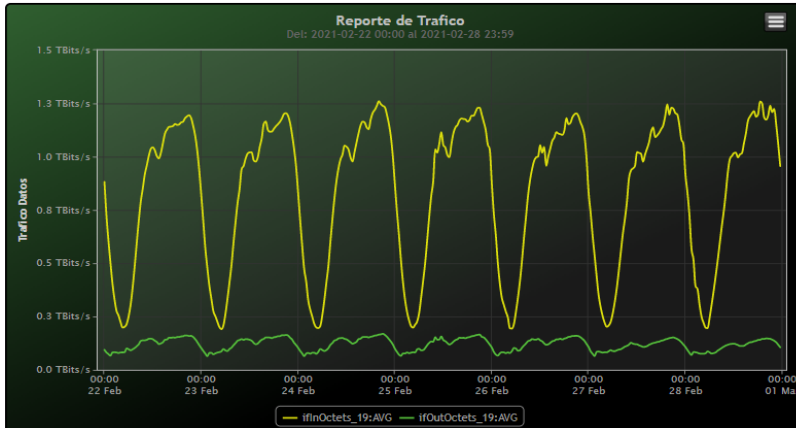

Activa
Ve a Cor

Period: 02/08/2021 00:00 - 02/15/2021 00:00

SUMA:	ENTRADA	SALIDA
Minimo (Mbits/s):	181616.04	58198.37
Maximo (Mbits/s):	1231961.49	184578.21
Promedio (Mbits/s):	832487.55	118397.88
Carga (Mbyte):	204642794.91	28818288.47

Activa
Ve a Cor

Period: 02/15/2021 00:00 - 02/22/2021 00:00

SUMA:	ENTRADA	SALIDA
Minimo (Mbits/s):	188821.38	58537.3
Maximo (Mbits/s):	1281314.98	170785.11
Promedio (Mbits/s):	832298.38	119884.28
Carga (Mbyte):	207085518.76	28448854.8

Activa
Ve a Cor

Period : 02/22/2021 00:00 - 03/01/2021 00:00

SUMA:	ENTRADA	SALIDA
Minimo (Mbits/s):	100733.45	53628.32
Maximo (Mbits/s):	1280589.22	189109.59
Promedio (Mbits/s):	833891.53	120176.87
Carga (Mbyte):	209470269.57	27887748.47