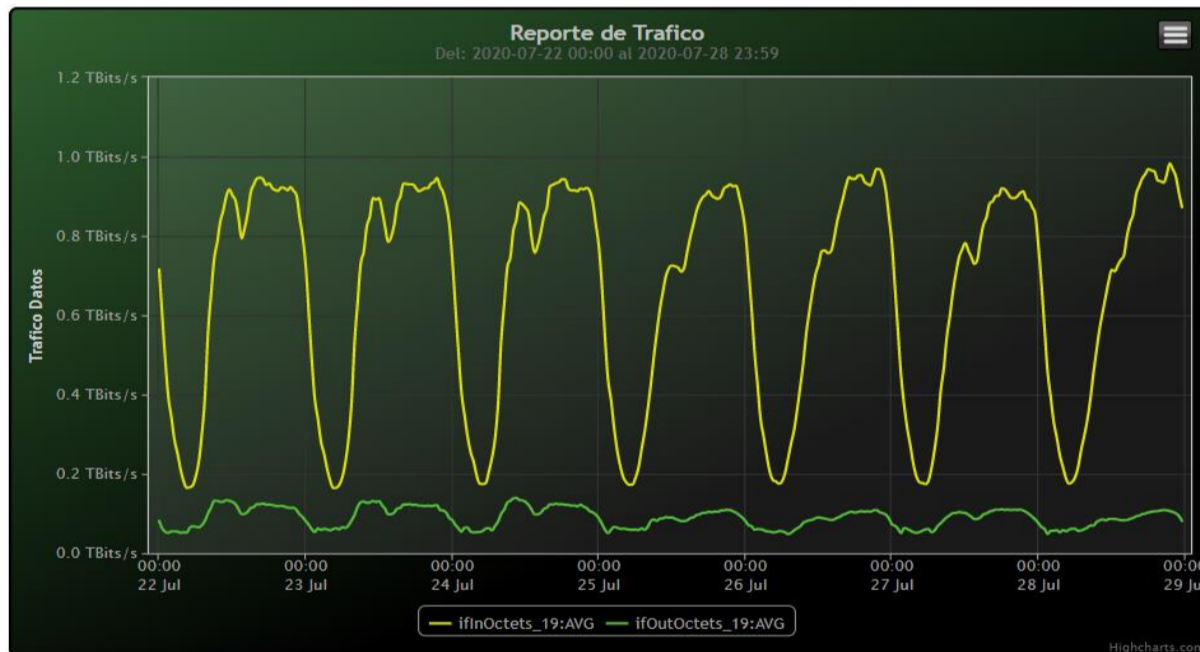

Period: 07/08/2020 00:00 - 07/15/2020 00:00

SUMA:	ENTRADA	SALIDA
Minimo (Mbits/s):	156505.95	56779.08
Maximo (Mbits/s):	1037926.7	178453.55
Promedio (Mbits/s):	653186.94	116392.89
Carga (Mbyte):	173953889.5	30097511.52

Period : 07/15/2020 00:00 - 07/22/2020 00:00

SUMA:	ENTRADA	SALIDA
Minimo (Mbits/s):	151422.61	45571.83
Maximo (Mbits/s):	1020388.65	179940.1
Promedio (Mbits/s):	666932.22	96382.99
Carga (Mbyte):	170260975.17	30275071.38

Period : 07/22/2020 00:00 - 07/29/2020 00:00

SUMA:	ENTRADA	SALIDA
Minimo (Mbits/s):	164518.86	48242.09
Maximo (Mbits/s):	982517.59	139304.93
Promedio (Mbits/s):	657364.34	89694.99
Carga (Mbyte):	162751753.31	23507706.99

Period : 07/29/2020 00:00 - 08/01/2020 00:00

SUMA:	ENTRADA	SALIDA
Minimo (Mbits/s):	170735.25	45596.19
Maximo (Mbits/s):	952869.16	112600.4
Promedio (Mbits/s):	650762.62	84547.79
Carga (Mbyte):	159417756.3	18878069.77