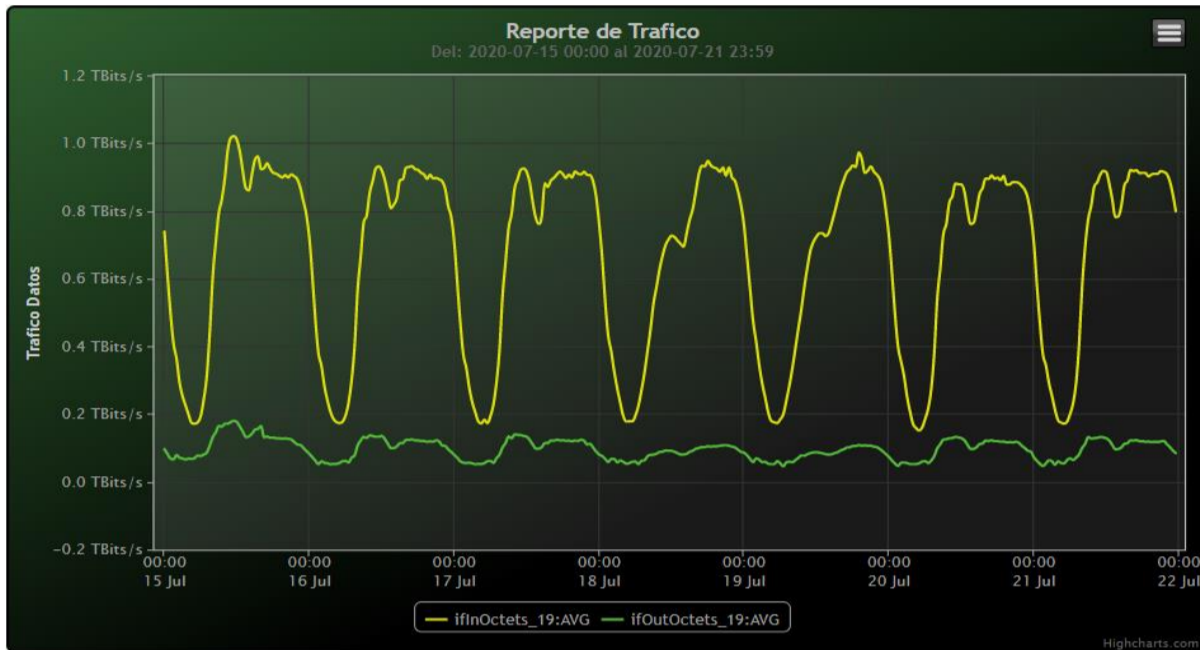

TOE: Enlaces Internacionales

Speed:

Period: 07/01/2020 00:00 - 07/08/2020 00:00

SUMA:	ENTRADA	SALIDA
Minimo (Mbits/s):	159093.3	55402.25
Maximo (Mbits/s):	986034.65	173194.28
Promedio (Mbits/s):	642104.26	113197.82
Carga (Mbyte):	158177857.74	29001870.2

Period: 07/08/2020 00:00 - 07/15/2020 00:00

SUMA:	ENTRADA	SALIDA
Minimo (Mbits/s):	156505.95	56779.08
Maximo (Mbits/s):	1037926.7	178453.55
Promedio (Mbits/s):	653186.94	116392.89
Carga (Mbyte):	173953889.5	30097511.52

Period : 07/15/2020 00:00 - 07/22/2020 00:00

SUMA:	ENTRADA	SALIDA
Minimo (Mbits/s):	151422.61	45571.83
Maximo (Mbits/s):	1020388.65	179940.1
Promedio (Mbits/s):	666932.22	96382.99
Carga (Mbyte):	170260975.17	30275071.38

Period : 07/22/2020 00:00 - 07/29/2020 00:00

SUMA:	ENTRADA	SALIDA
Minimo (Mbits/s):	164518.86	48242.09
Maximo (Mbits/s):	982517.59	139304.93
Promedio (Mbits/s):	657364.34	89694.99
Carga (Mbyte):	162751753.31	23507706.99