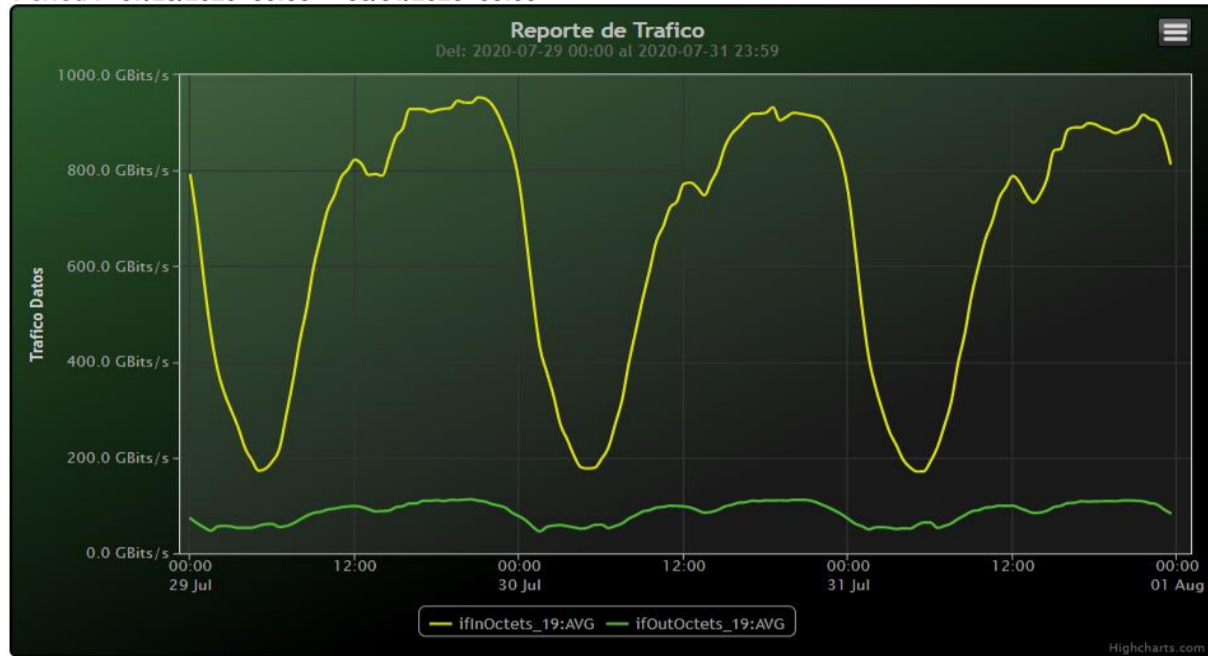

Period: 07/08/2020 00:00 - 07/15/2020 00:00

SUMA:	ENTRADA	SALIDA
Minimo (Mbits/s):	156505.95	56779.08
Maximo (Mbits/s):	1037926.7	178453.55
Promedio (Mbits/s):	653186.94	116392.89
Carga (Mbyte):	173953889.5	30097511.52

Period : 07/15/2020 00:00 - 07/22/2020 00:00

SUMA:	ENTRADA	SALIDA
Minimo (Mbits/s):	151422.61	45571.83
Maximo (Mbits/s):	1020388.65	179940.1
Promedio (Mbits/s):	666932.22	96382.99
Carga (Mbyte):	170260975.17	30275071.38

Period : 07/22/2020 00:00 - 07/29/2020 00:00

SUMA:	ENTRADA	SALIDA
Minimo (Mbits/s):	164518.86	48242.09
Maximo (Mbits/s):	982517.59	139304.93
Promedio (Mbits/s):	657364.34	89694.99
Carga (Mbyte):	162751753.31	23507706.99

Period : 07/29/2020 00:00 - 08/01/2020 00:00

SUMA:	ENTRADA	SALIDA
Minimo (Mbits/s):	170735.25	45596.19
Maximo (Mbits/s):	952869.16	112600.4
Promedio (Mbits/s):	650762.62	84547.79
Carga (Mbyte):	159417756.3	18878069.77