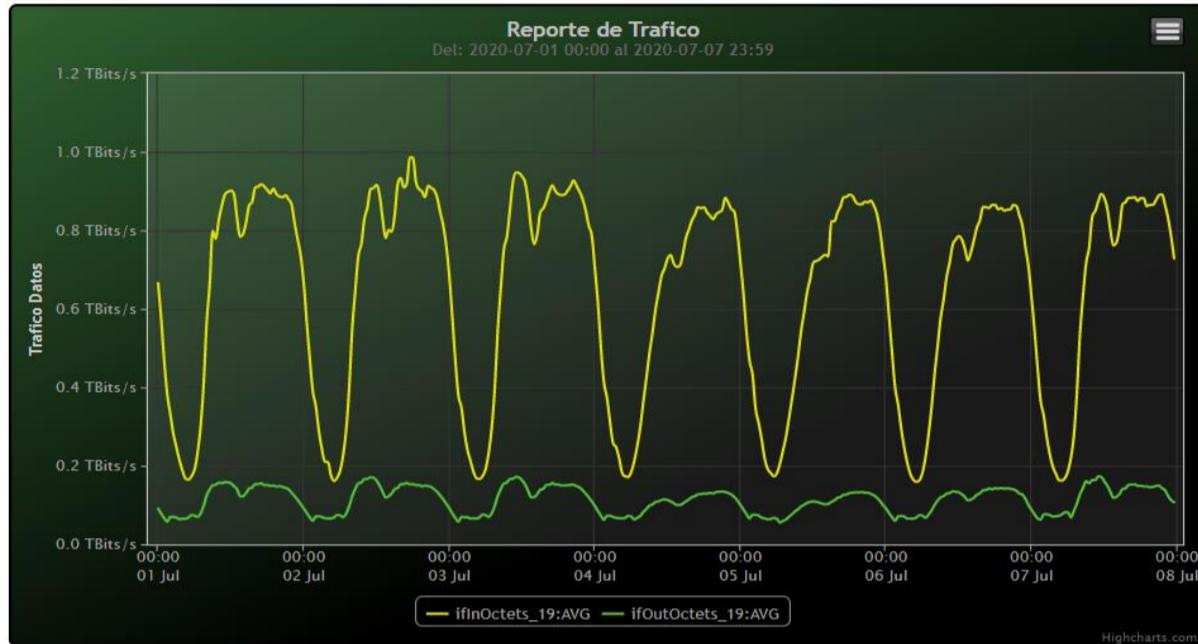

TOE: Enlaces Internacionales

Speed:

Period: 07/01/2020 00:00 - 07/08/2020 00:00

SUMA:	ENTRADA	SALIDA
Minimo (Mbits/s):	159093.3	55402.25
Maximo (Mbits/s):	986034.65	173194.28
Promedio (Mbits/s):	642104.26	113197.82
Carga (Mbyte):	158177857.74	29001870.2

Period: 07/08/2020 00:00 - 07/15/2020 00:00

SUMA:	ENTRADA	SALIDA
Minimo (Mbits/s):	156505.95	56779.08
Maximo (Mbits/s):	1037926.7	178453.55
Promedio (Mbits/s):	653186.94	116392.89
Carga (Mbyte):	173953889.5	30097511.52

Period : 07/15/2020 00:00 - 07/22/2020 00:00

SUMA:	ENTRADA	SALIDA
Minimo (Mbits/s):	151422.61	45571.83
Maximo (Mbits/s):	1020388.65	179940.1
Promedio (Mbits/s):	666932.22	96382.99
Carga (Mbyte):	170260975.17	30275071.38

Period : 07/22/2020 00:00 - 07/29/2020 00:00

SUMA:	ENTRADA	SALIDA
Minimo (Mbits/s):	164518.86	48242.09
Maximo (Mbits/s):	982517.59	139304.93
Promedio (Mbits/s):	657364.34	89694.99
Carga (Mbyte):	162751753.31	23507706.99