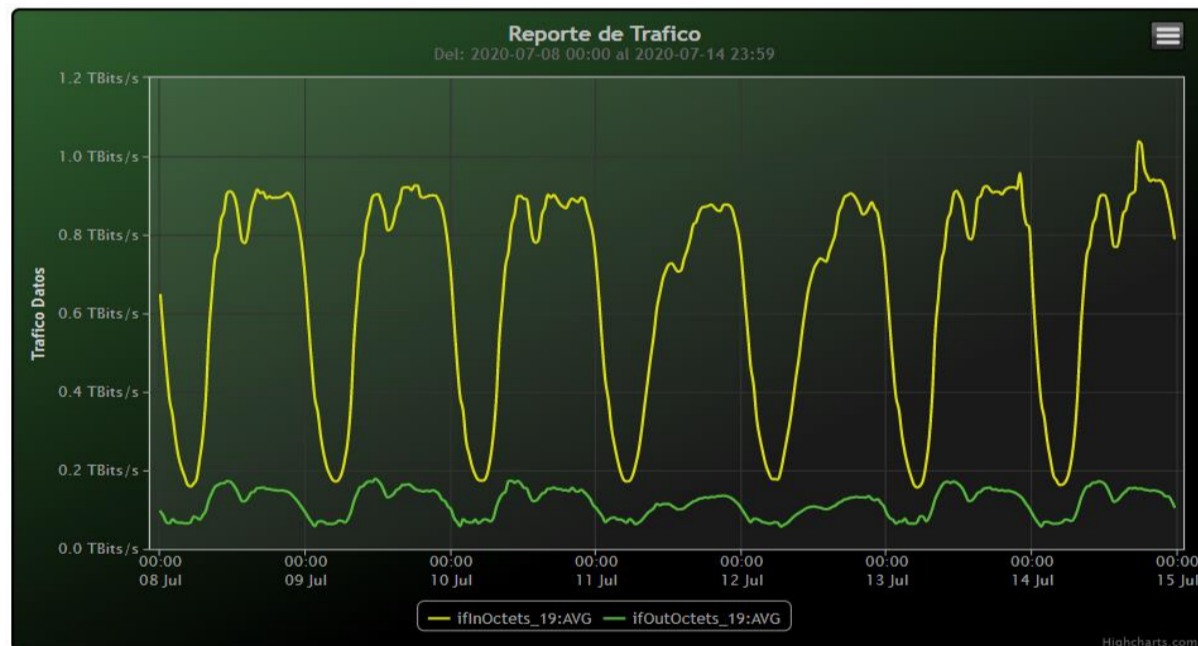

TOE: Enlaces Internacionales

Speed:

Period: 07/01/2020 00:00 - 07/08/2020 00:00

SUMA:	ENTRADA	SALIDA
Minimo (Mbits/s):	159093.3	55402.25
Maximo (Mbits/s):	986034.65	173194.28
Promedio (Mbits/s):	642104.26	113197.82
Carga (Mbyte):	158177857.74	29001870.2

Period: 07/08/2020 00:00 - 07/15/2020 00:00

SUMA:	ENTRADA	SALIDA
Minimo (Mbits/s):	156505.95	56779.08
Maximo (Mbits/s):	1037926.7	178453.55
Promedio (Mbits/s):	653186.94	116392.89
Carga (Mbyte):	173953889.5	30097511.52

Period : 07/15/2020 00:00 - 07/22/2020 00:00

SUMA:	ENTRADA	SALIDA
Minimo (Mbits/s):	151422.61	45571.83
Maximo (Mbits/s):	1020388.65	179940.1
Promedio (Mbits/s):	666932.22	96382.99
Carga (Mbyte):	170260975.17	30275071.38

Period : 07/22/2020 00:00 - 07/29/2020 00:00

SUMA:	ENTRADA	SALIDA
Minimo (Mbits/s):	164518.86	48242.09
Maximo (Mbits/s):	982517.59	139304.93
Promedio (Mbits/s):	657364.34	89694.99
Carga (Mbyte):	162751753.31	23507706.99