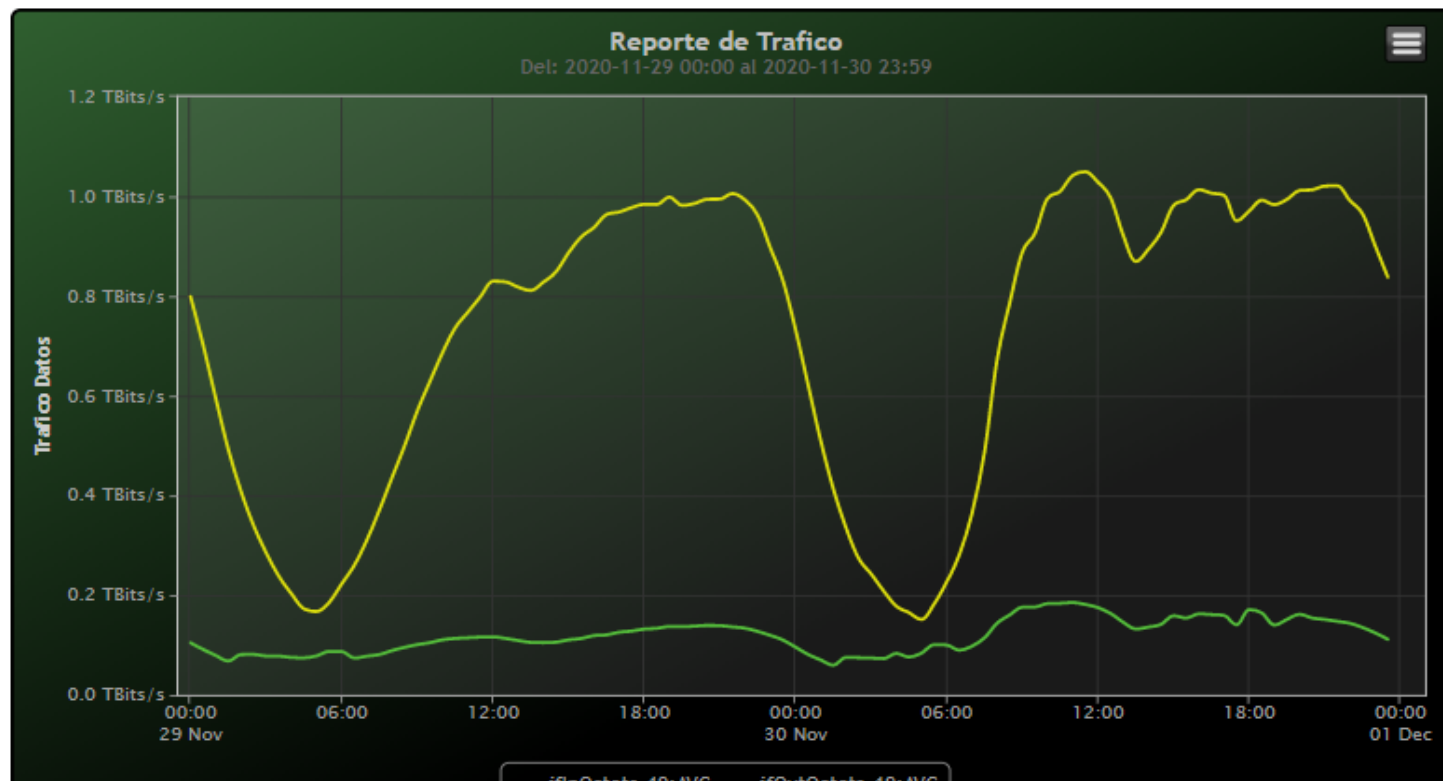

Period : 11/08/2020 00:00 - 11/15/2020 00:00

SUMA:	ENTRADA	SALIDA
Minimo (Mbits/s):	154663.83	57776.01
Maximo (Mbits/s):	1107474.71	195307.55
Promedio (Mbits/s):	727925.36	126717.34
Carga (Mbyte):	185282128.46	32908354.37

Period : 11/15/2020 00:00 - 11/22/2020 00:00

SUMA:	ENTRADA	SALIDA
Minimo (Mbits/s):	145426.32	55851.26
Maximo (Mbits/s):	1140141.92	184829.67
Promedio (Mbits/s):	735286.39	122477.66
Carga (Mbyte):	188888081.81	30690303.98

Period : 11/22/2020 00:00 - 11/29/2020 00:00

SUMA:	ENTRADA	SALIDA
Minimo (Mbits/s):	159139.89	58035.45
Maximo (Mbits/s):	1097474.77	208041.71
Promedio (Mbits/s):	756425.98	124724.81
Carga (Mbyte):	182424031.36	33894749.53

Period : 11/29/2020 00:00 - 12/01/2020 00:00

SUMA:	ENTRADA	SALIDA
Minimo (Mbits/s):	151192.43	59544.56
Maximo (Mbits/s):	1049554.69	185278.17
Promedio (Mbits/s):	720294.63	118995.56
Carga (Mbyte):	175895175.77	31163117.08