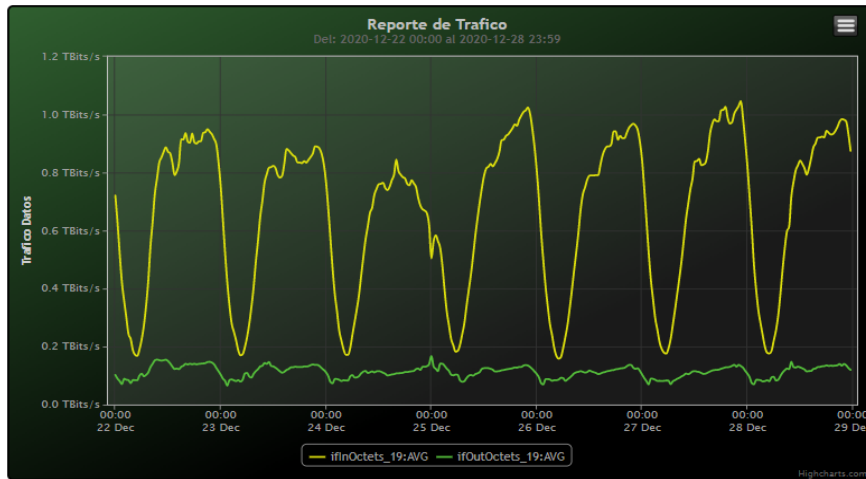

TOE: Enlaces Internacionales

Speed:

Period : 12/01/2020 00:00 - 12/08/2020 00:00

SUMA:	ENTRADA	SALIDA
Minimo (Mbits/s):	165904.83	59530.34
Maximo (Mbits/s):	1218898.87	187084.91
Promedio (Mbits/s):	772813.11	124361.04
Carga (Mbyte):	202248403.52	31420638.80

Period : 12/08/2020 00:00 - 12/15/2020 00:00

SUMA:	ENTRADA	SALIDA
Minimo (Mbits/s):	165455.17	58871.92
Maximo (Mbits/s):	1284520.04	189033.83
Promedio (Mbits/s):	745530.47	123121.95
Carga (Mbyte):	205132443.57	31869718.07

Period : 12/15/2020 00:00 - 12/22/2020 00:00

SUMA:	ENTRADA	SALIDA
Minimo (Mbits/s):	161111.17	62523.21
Maximo (Mbits/s):	1430182.86	189051.67
Promedio (Mbits/s):	733720.58	125383.36
Carga (Mbyte):	239753585.88	31349283.07

Period : 12/22/2020 00:00 - 12/29/2020 00:00

SUMA:	ENTRADA	SALIDA
Minimo (Mbits/s):	158249.09	85238.92
Maximo (Mbits/s):	1048479.03	187500.54
Promedio (Mbits/s):	863403.93	112887.29
Carga (Mbyte):	170024578.74	27440598.39