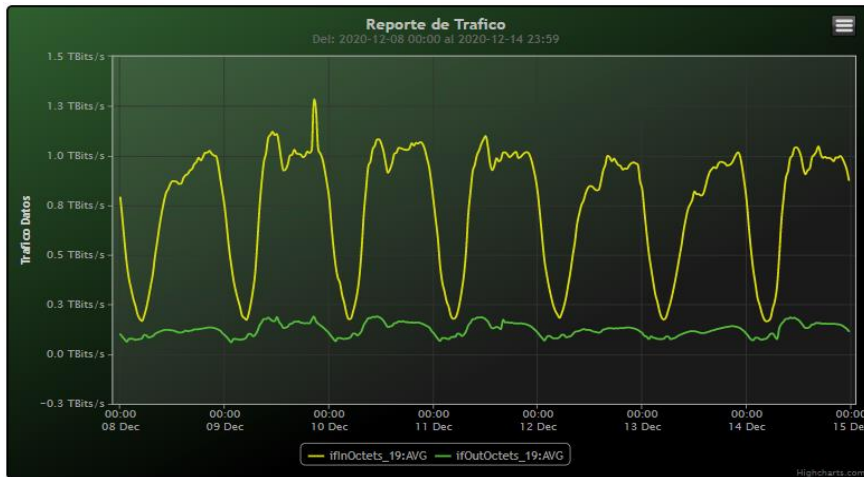

TOE: Enlaces Internacionales

Speed:

Period : 12/01/2020 00:00 - 12/08/2020 00:00

SUMA:	ENTRADA	SALIDA
Minimo (Mbits/s):	165904.83	59530.34
Maximo (Mbits/s):	1218898.87	187084.91
Promedio (Mbits/s):	772813.11	124361.04
Carga (Mbyte):	202248403.52	31420638.80

Period : 12/08/2020 00:00 - 12/15/2020 00:00

SUMA:	ENTRADA	SALIDA
Minimo (Mbits/s):	165455.17	58871.92
Maximo (Mbits/s):	1284520.04	189033.83
Promedio (Mbits/s):	745530.47	123121.95
Carga (Mbyte):	205132443.57	31869718.07

Period : 12/15/2020 00:00 - 12/22/2020 00:00

SUMA:	ENTRADA	SALIDA
Minimo (Mbits/s):	161111.17	62523.21
Maximo (Mbits/s):	1430182.86	189051.67
Promedio (Mbits/s):	733720.58	125383.36
Carga (Mbyte):	239753585.88	31349283.07

Period : 12/22/2020 00:00 - 12/29/2020 00:00

SUMA:	ENTRADA	SALIDA
Minimo (Mbits/s):	158249.09	85238.92
Maximo (Mbits/s):	1048479.03	187500.54
Promedio (Mbits/s):	863403.93	112887.29
Carga (Mbyte):	170024578.74	27440598.39