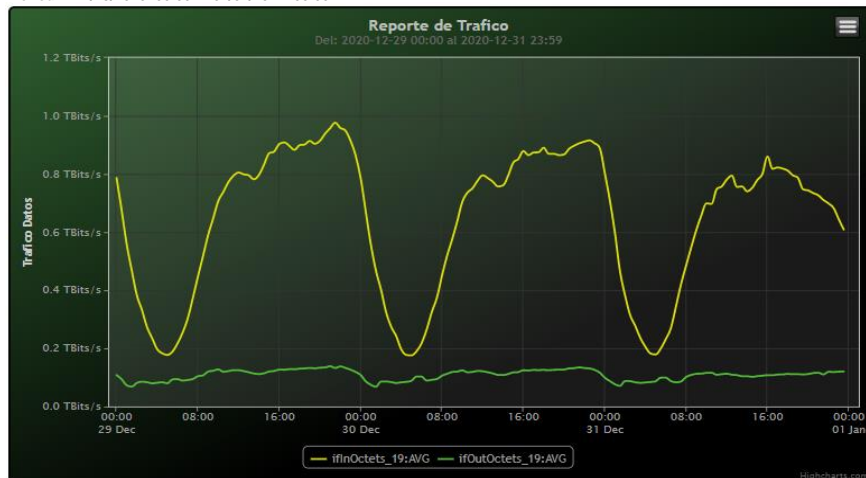

Period : 12/15/2020 00:00 - 12/22/2020 00:00

SUMA:	ENTRADA	SALIDA
Minimo (Mbits/s):	161111.17	62523.21
Maximo (Mbits/s):	1430182.86	189051.67
Promedio (Mbits/s):	733720.58	125383.36
Carga (Mbyte):	239753585.88	31349283.07

Period : 12/22/2020 00:00 - 12/29/2020 00:00

SUMA:	ENTRADA	SALIDA
Minimo (Mbits/s):	158249.09	85238.92
Maximo (Mbits/s):	1048479.03	187500.54
Promedio (Mbits/s):	863403.93	112887.29
Carga (Mbyte):	170024578.74	27440598.39

Activa

Period : 12/29/2020 00:00 - 01/01/2021 00:00

SUMA:	ENTRADA	SALIDA
Minimo (Mbits/s):	179170.28	88112.84
Maximo (Mbits/s):	978771.54	138704.71
Promedio (Mbits/s):	842852.44	108888.98
Carga (Mbyte):	180190840.71	23118348.87