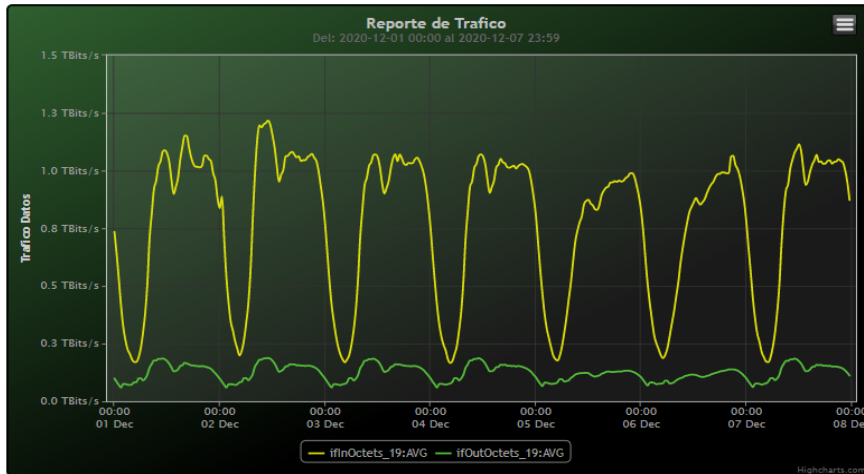

TOE: Enlaces Internacionales

Speed:

Period : 12/01/2020 00:00 - 12/08/2020 00:00

SUMA:	ENTRADA	SALIDA
Minimo (Mbits/s):	165904.83	59530.34
Maximo (Mbits/s):	1218898.87	187084.91
Promedio (Mbits/s):	772813.11	124361.04
Carga (Mbyte):	202248403.52	31420638.80

Period : 12/08/2020 00:00 - 12/15/2020 00:00

SUMA:	ENTRADA	SALIDA
Minimo (Mbits/s):	165455.17	58871.92
Maximo (Mbits/s):	1284520.04	189033.83
Promedio (Mbits/s):	745530.47	123121.95
Carga (Mbyte):	205132443.57	31869718.07

Period : 12/15/2020 00:00 - 12/22/2020 00:00

SUMA:	ENTRADA	SALIDA
Minimo (Mbits/s):	161111.17	62523.21
Maximo (Mbits/s):	1430182.86	189051.67
Promedio (Mbits/s):	733720.58	125383.36
Carga (Mbyte):	239753585.88	31349283.07

Period : 12/22/2020 00:00 - 12/29/2020 00:00

SUMA:	ENTRADA	SALIDA
Minimo (Mbits/s):	158249.09	85238.92
Maximo (Mbits/s):	1048479.03	187500.54
Promedio (Mbits/s):	863403.93	112887.29
Carga (Mbyte):	170024578.74	27440598.39