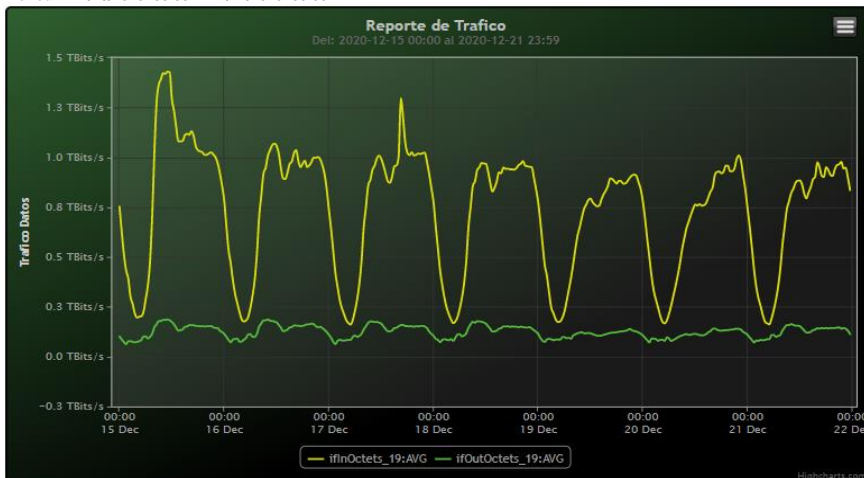

TOE: Enlaces Internacionales

Speed:

Period : 12/01/2020 00:00 - 12/08/2020 00:00

SUMA:	ENTRADA	SALIDA
Minimo (Mbits/s):	165904.83	59530.34
Maximo (Mbits/s):	1218898.87	187084.91
Promedio (Mbits/s):	772813.11	124361.04
Carga (Mbyte):	202248403.52	31420638.80

Period : 12/08/2020 00:00 - 12/15/2020 00:00

SUMA:	ENTRADA	SALIDA
Minimo (Mbits/s):	165455.17	58871.92
Maximo (Mbits/s):	1284520.04	189033.83
Promedio (Mbits/s):	745530.47	123121.95
Carga (Mbyte):	205132443.57	31869718.07

Period : 12/15/2020 00:00 - 12/22/2020 00:00

SUMA:	ENTRADA	SALIDA
Minimo (Mbits/s):	161111.17	62523.21
Maximo (Mbits/s):	1430182.86	189051.67
Promedio (Mbits/s):	733720.58	125383.36
Carga (Mbyte):	239753585.88	31349283.07

Period : 12/22/2020 00:00 - 12/29/2020 00:00

SUMA:	ENTRADA	SALIDA
Minimo (Mbits/s):	158249.09	85238.92
Maximo (Mbits/s):	1048479.03	187500.54
Promedio (Mbits/s):	863403.93	112887.29
Carga (Mbyte):	170024578.74	27440598.39