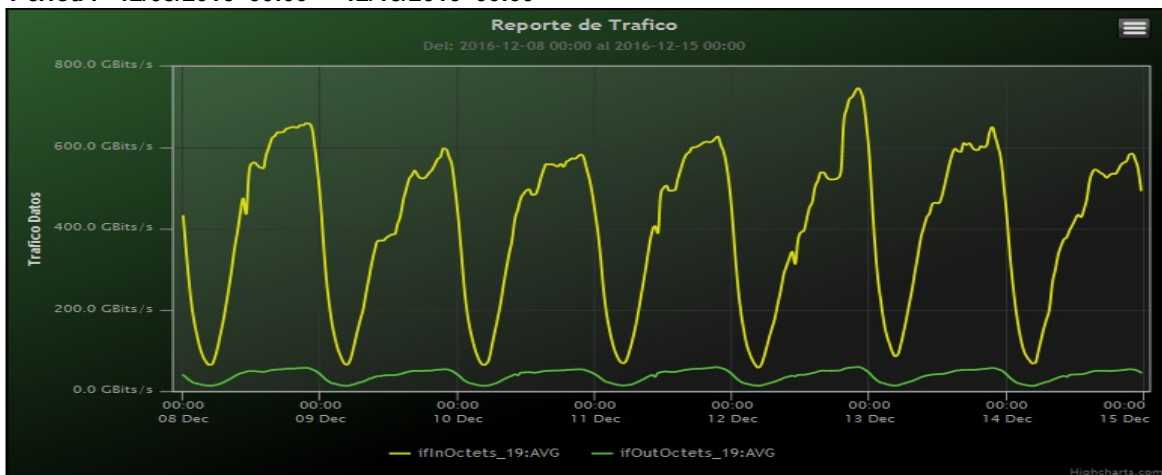

## TOE: Enlaces Internacionales

Speed:

Period : 12/01/2016 00:00 - 12/08/2016 00:00

SUMA:	ENTRADA	SALIDA
Minimo (Mbits/s):	57161.1	12274.37
Maximo (Mbits/s):	606714.73	56305.76
Promedio (Mbits/s):	340793.39	36648.4
Carga (Mbyte):	100651416.84	9355758.38

Speed:

Period : 12/08/2016 00:00 - 12/15/2016 00:00

SUMA:	ENTRADA	SALIDA
Minimo (Mbits/s):	58447.21	13035.47
Maximo (Mbits/s):	746293.26	59706.86
Promedio (Mbits/s):	398911.36	38544.98
Carga (Mbyte):	124275678.41	9859494.3

Speed:

Period : 12/15/2016 00:00 - 12/22/2016 00:00

SUMA:	ENTRADA	SALIDA
Minimo (Mbits/s):	59801.08	13200.94
Maximo (Mbits/s):	578879.92	56554.06
Promedio (Mbits/s):	360118.72	37903.97
Carga (Mbyte):	97447974.75	9431630.98

Speed:

Period : 12/29/2016 00:00 - 01/01/2017 00:00

SUMA:	ENTRADA	SALIDA
Minimo (Mbits/s):	64404.05	13398.02
Maximo (Mbits/s):	553121.73	52590.1
Promedio (Mbits/s):	353113.15	37208.35
Carga (Mbyte):	91810266.26	8672397.48