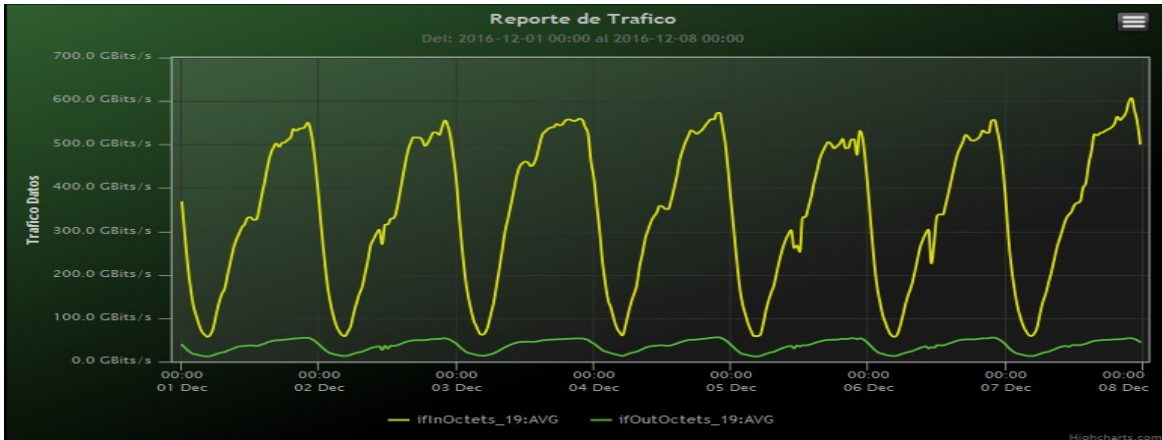

## TOE: Enlaces Internacionales

Speed:

Period : 12/01/2016 00:00 - 12/08/2016 00:00

SUMA:	ENTRADA	SALIDA
Minimo (Mbits/s):	57161.1	12274.37
Maximo (Mbits/s):	606714.73	56305.76
Promedio (Mbits/s):	340793.39	36648.4
Carga (Mbyte):	100651416.84	9355758.38

Speed:

Period : 12/08/2016 00:00 - 12/15/2016 00:00

SUMA:	ENTRADA	SALIDA
Minimo (Mbits/s):	58447.21	13035.47
Maximo (Mbits/s):	746293.26	59706.86
Promedio (Mbits/s):	398911.36	38544.98
Carga (Mbyte):	124275678.41	9859494.3

Speed:

Period : 12/15/2016 00:00 - 12/22/2016 00:00

SUMA:	ENTRADA	SALIDA
Minimo (Mbits/s):	59801.08	13200.94
Maximo (Mbits/s):	578879.92	56554.06
Promedio (Mbits/s):	360118.72	37903.97
Carga (Mbyte):	97447974.75	9431630.98

Speed:

Period : 12/29/2016 00:00 - 01/01/2017 00:00

SUMA:	ENTRADA	SALIDA
Minimo (Mbits/s):	64404.05	13398.02
Maximo (Mbits/s):	553121.73	52590.1
Promedio (Mbits/s):	353113.15	37208.35
Carga (Mbyte):	91810266.26	8672397.48