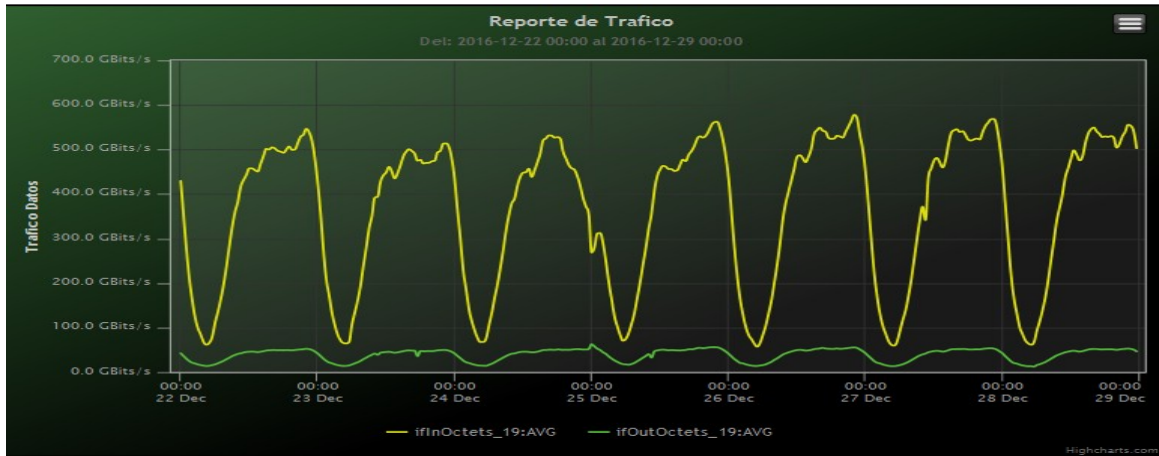

Speed:

Period : 12/15/2016 00:00 - 12/22/2016 00:00

SUMA:	ENTRADA	SALIDA
Minimo (Mbits/s):	59801.08	13200.94
Maximo (Mbits/s):	578879.92	56554.06
Promedio (Mbits/s):	360118.72	37903.97
Carga (Mbyte):	97447974.75	9431630.98

Speed:

Period : 12/22/2016 00:00 - 12/29/2016 00:00

SUMA:	ENTRADA	SALIDA
Minimo (Mbits/s):	57409.45	12474.8
Maximo (Mbits/s):	577963.55	62716.27
Promedio (Mbits/s):	363744.51	39161.19
Carga (Mbyte):	95438006.6	9782645.45