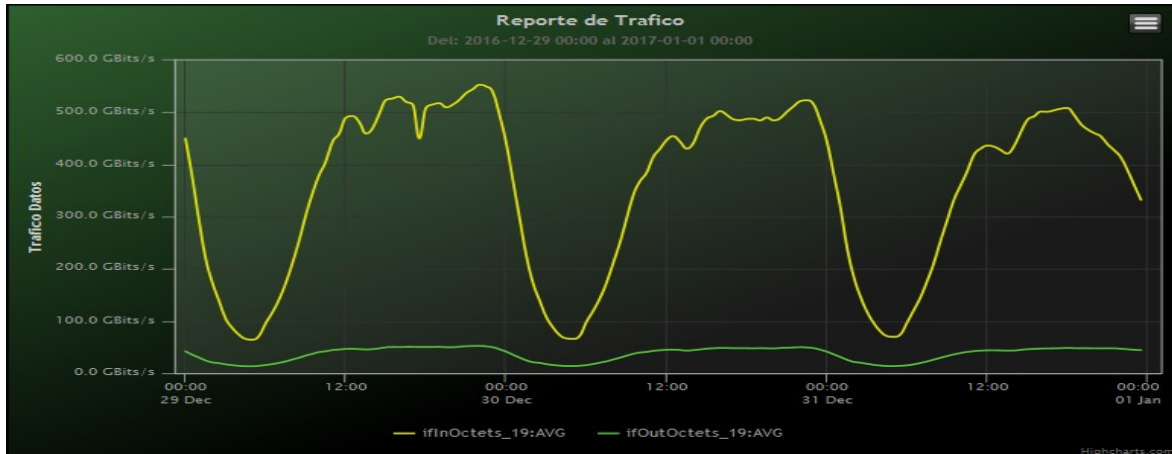

Speed:

Period : 12/22/2016 00:00 - 12/29/2016 00:00

SUMA:	ENTRADA	SALIDA
Minimo (Mbits/s):	57409.45	12474.8
Maximo (Mbits/s):	577963.55	62716.27
Promedio (Mbits/s):	363744.51	39161.19
Carga (Mbyte):	95438006.6	9782645.45

Speed:

Period : 12/29/2016 00:00 - 01/01/2017 00:00

SUMA:	ENTRADA	SALIDA
Minimo (Mbits/s):	64404.05	13398.02
Maximo (Mbits/s):	553121.73	52590.1
Promedio (Mbits/s):	353113.15	37208.35
Carga (Mbyte):	91810266.26	8672397.48