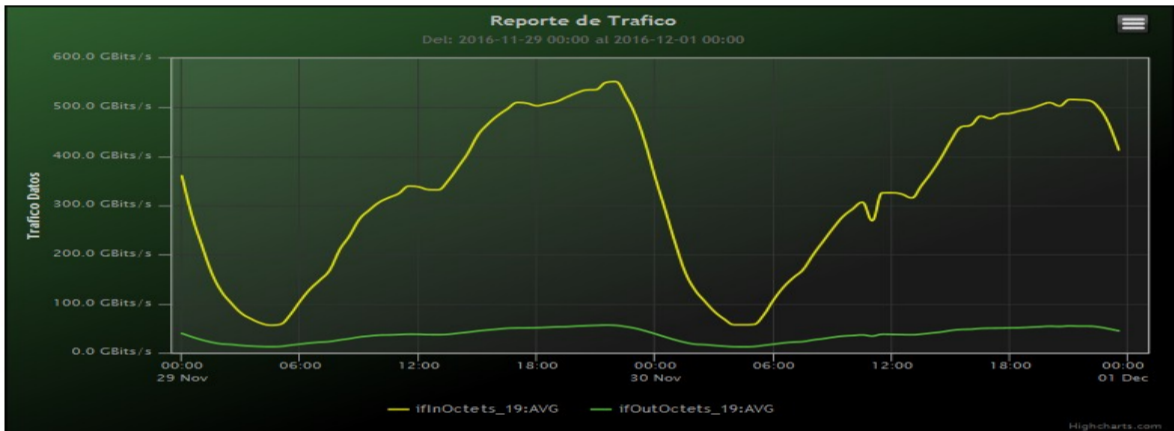

Speed:

Period : 11/22/2016 00:00 - 11/29/2016 00:00

SUMA:	ENTRADA	SALIDA
Minimo (Mbits/s):	51820.31	12185.34
Maximo (Mbits/s):	575039.47	59923.89
Promedio (Mbits/s):	329238.9	37119.74
Carga (Mbyte):	95993557.49	10047384.33

Speed:

Period : 11/29/2016 00:00 - 12/01/2016 00:00

SUMA:	ENTRADA	SALIDA
Minimo (Mbits/s):	56337.96	12332.94
Maximo (Mbits/s):	552517.41	56539.05
Promedio (Mbits/s):	322497.98	36356.71
Carga (Mbyte):	92326670.96	9404569.26