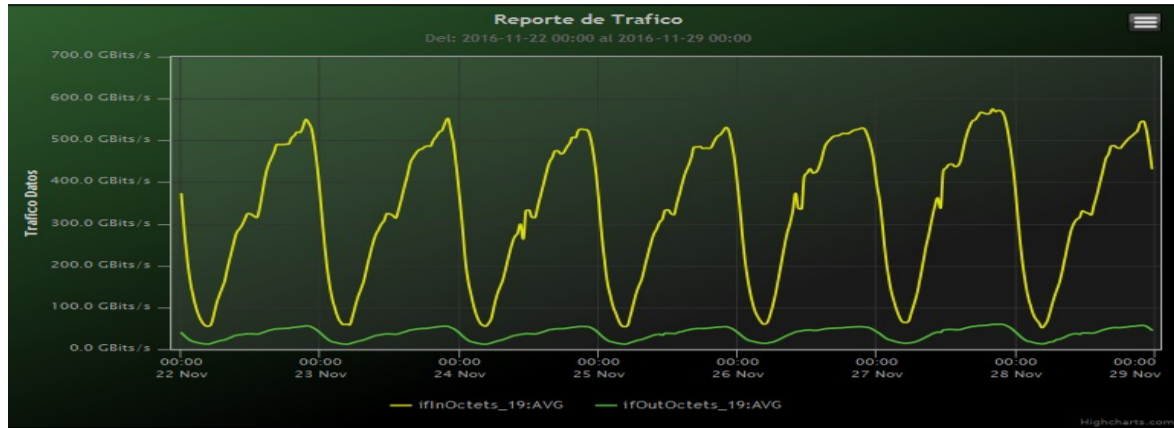

Speed:

Period : 11/15/2016 00:00 - 11/22/2016 00:00

SUMA:	ENTRADA	SALIDA
Minimo (Mbits/s):	48351.11	12087.15
Maximo (Mbits/s):	588181.13	59289.96
Promedio (Mbits/s):	344094.09	37218.84
Carga (Mbyte):	96585334.42	9936648.55

Speed:

Period : 11/22/2016 00:00 - 11/29/2016 00:00

SUMA:	ENTRADA	SALIDA
Minimo (Mbits/s):	51820.31	12185.34
Maximo (Mbits/s):	575039.47	59923.89
Promedio (Mbits/s):	329238.9	37119.74
Carga (Mbyte):	95993557.49	10047384.33